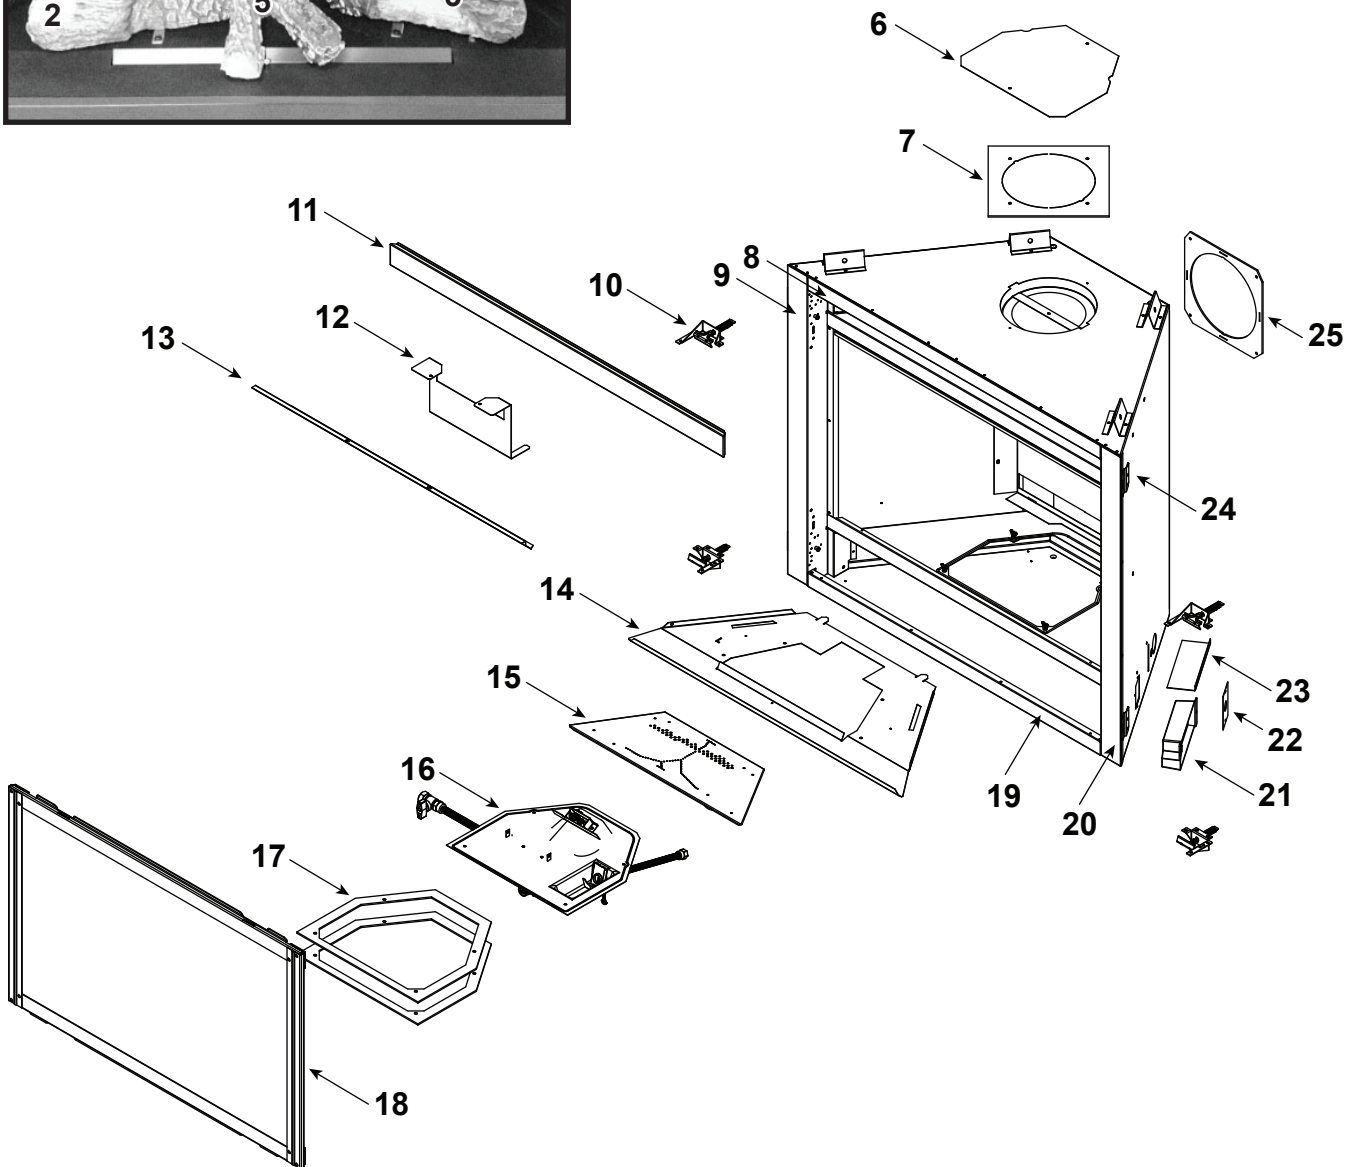

### Log Set Assembly

Part number list on following page.

IMPORTANT: THIS IS DATED INFORMATION. Parts must be ordered from a dealer or distributor. **Hearth and Home Technologies does not sell directly to consumers.** Provide model number and serial number when requesting service parts from your dealer or distributor.

**Stocked  
at Depot**

ITEM	DESCRIPTION	COMMENTS	PART NUMBER	
	Log Set Assembly		SRV2383-070	Y
1	Rear Log		SRV2383-071	
2	Front Left Log		SRV2383-072	
3	Front Right Log		SRV2383-073	
4	Top Log		SRV2382-074	
5	Middle Log		SRV2383-075	
6	Intake Cover Plate		2166-450	
7	Intake Cover Gasket		4031-239	
8	Not replaceable must order overlay (CUST4018-001)		4055-197	
9			4055-133	
10	Glass Latch Assembly	Qty 4 req	2382-400	Y
11	Dry Wall Lip		4031-208	
12	Exhaust Shield		2382-129	
13	Glass Shield		4031-220	
14	Hearth Pan		2383-111	
15	Burner Assembly		2383-007	Y
16	Valve Assembly		<b>Refer to valve page</b>	
17	Gasket, Valve Plate	Qty 2 req	4055-135	
18	Glass Frame Assembly		GLA2383-018	
19	Not replaceable must order overlay (CUST4018-001)		4055-197	
20			4055-133	
21	Junction box		SRV4021-013	Y
22	Cover Plate		SRV4031-222	
23	Shield Junction Box		4031-193	
24	Nailing Flange	Qty 4 req	SRV4044-161	
25	Back Gasket		SRV4000-225	
	Touch-up Paint, Interior		SRV4021-110	
	Touch-up Paint, Exterior		TUP-GBK-12	
	Battery Pack		SRV593-594	Y
	Cord Clip		14218	
	Thumb Screws	Pkg of 25	4021-558/25	Y
	Lava Rock Bag Assembly		4040-094	
	Lava Rock, 3 Lbs		4021-297	
	Mineral Wool		SRV14333	
	Vermiculite		28746	