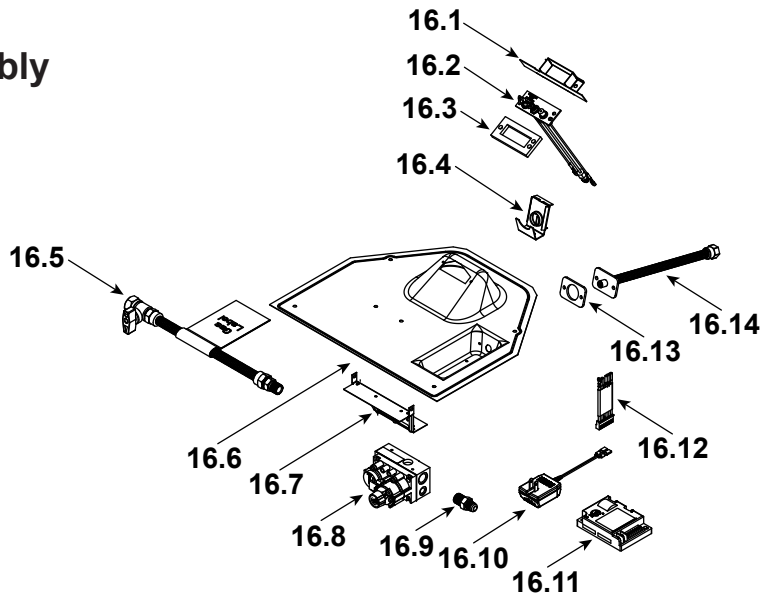

### Log Set Assembly

Part number list on following page.

IMPORTANT: THIS IS DATED INFORMATION. Parts must be ordered from a dealer or distributor. **Hearth and Home Technologies does not sell directly to consumers.** Provide model number and serial number when requesting service parts from your dealer or distributor.

**Stocked  
at Depot**

ITEM	DESCRIPTION	COMMENTS	PART NUMBER	
	Log Set Assembly		SRV2383-070	Y
1	Rear Log		SRV2383-071	
2	Front Left Log		SRV2383-072	
3	Front Right Log		SRV2383-073	
4	Top Log		SRV2382-074	
5	Middle Log		SRV2383-075	
6	Intake Cover Plate		2166-450	
7	Intake Cover Gasket		4031-239	
8	Not replaceable must order overlay (CUST4018-001)		4055-197	
9			4055-133	
10	Glass Latch Assembly	Qty 4 req	2382-400	Y
11	Dry Wall Lip		4031-208	
12	Exhaust Shield		2382-129	
13	Glass Shield		4031-220	
14	Hearth Pan		2383-111	
15	Burner Assembly		2383-007	Y
16	Valve Assembly		<b>Refer to valve page</b>	
17	Gasket, Valve Plate	Qty 2 req	4055-135	
18	Glass Frame Assembly		GLA2383-018	
19	Not replaceable must order overlay (CUST4018-001)		4055-197	
20			4055-133	
21	Junction box		SRV4021-013	Y
22	Cover Plate		SRV4031-222	
23	Shield Junction Box		4031-193	
24	Nailing Flange	Qty 4 req	SRV4044-161	
25	Back Gasket		SRV4000-225	
	Touch-up Paint, Interior		SRV4021-110	
	Touch-up Paint, Exterior		TUP-GBK-12	
	Battery Pack		SRV593-594	Y
	Cord Clip		14218	
	Thumb Screws	Pkg of 25	4021-558/25	Y
	Lava Rock Bag Assembly		4040-094	
	Lava Rock, 3 Lbs		4021-297	
	Mineral Wool		SRV14333	
	Vermiculite		28746	

Additional service part numbers appear on following page.

**#16 Valve Assembly**

IMPORTANT: THIS IS DATED INFORMATION. Parts must be ordered from a dealer or distributor. **Hearth and Home Technologies does not sell directly to consumers.** Provide model number and serial number when requesting service parts from your dealer or distributor.