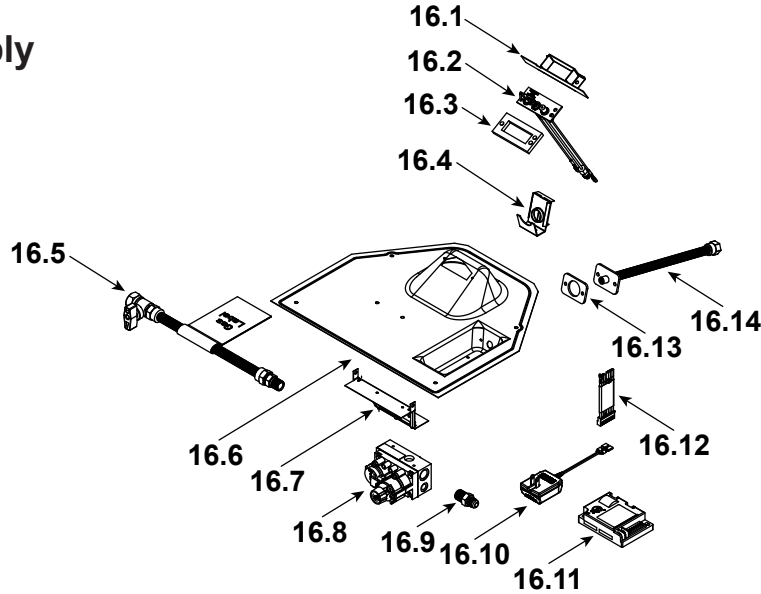

#16 Valve Assembly

IMPORTANT: THIS IS DATED INFORMATION. Parts must be ordered from a dealer or distributor. **Hearth and Home Technologies does not sell directly to consumers.** Provide model number and serial number when requesting service parts from your dealer or distributor.

Stocked at Depot

ITEM	DESCRIPTION	COMMENTS	PART NUMBER	
16.1	Pilot Shield		2382-131	
16.2	Pilot Assembly NG		SRV2090-012	Y
	Pilot Assembly Propane		2090-013	Y
16.3	Gasket, Pilot Assembly		4021-042	
16.4	Air Shutter Assembly		SRV4055-202	Y
16.5	Flex Ball Valve Assembly		SRV302-320	Y
16.6	Seal Plate Assembly		2382-584	
16.7	Valve Bracket		4055-205	
16.8	Valve NG		750-500	Y
	Valve Propane		2155-501	Y
16.9	Brass Fitting	Pkg of 5	303-315/5	Y
16.10	3 Volt Transformer		SRV593-593	Y
16.11	Module		SRV593-592	Y
16.12	Module Wire Assembly		SRV593-590	Y
16.13	Gasket, Bulkhead		4021-429	
16.14	Bulkhead, Flexible		4021-512	Y
	Wire Assembly , Wall Switch		SRV2118-170	Y
	Orifice NG (#42C)		582-842	Y
	Orifice Propane (#54C)		SRV582-854	Y
	Conversion Kit NG		DCKVN-NOVUS	Y
	Conversion Kit Propane		DCKVP-NOVUS	Y
	Pilot Orifice NG		SRV593-528	Y
	Pilot Orifice Propane		SRV593-527	Y
	Regulator NG		SRVNGK-DXV	Y
	Regulator Propane	Not Available - Must Replace Valve