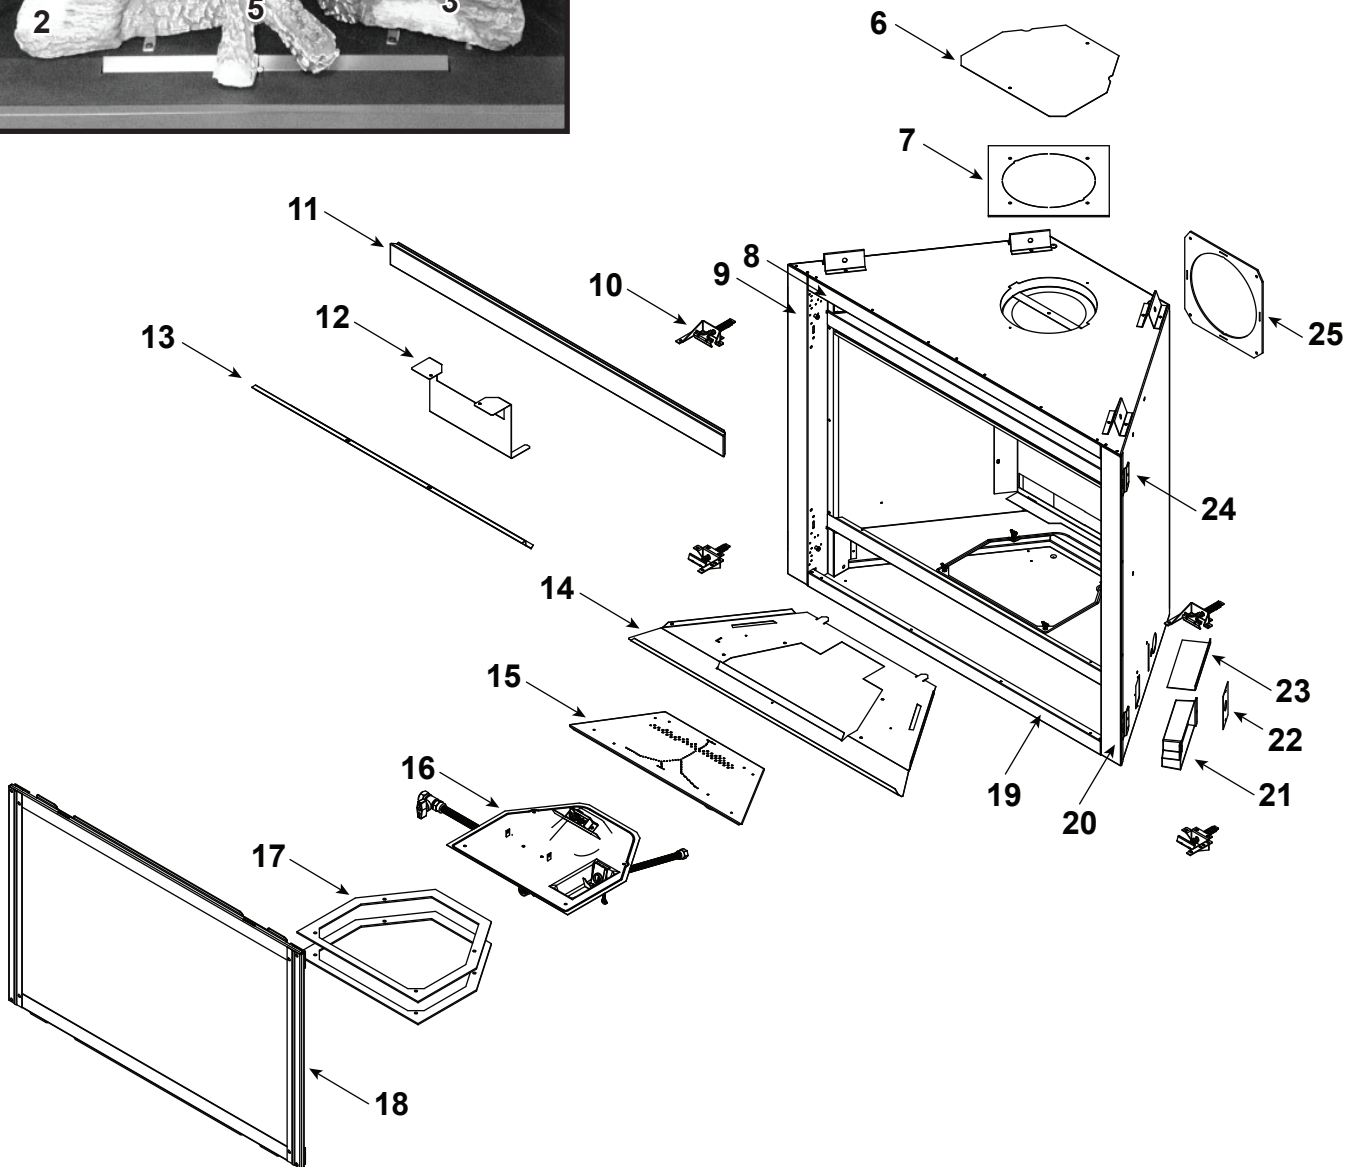

**Log Set Assembly**

Part number list on following page.

IMPORTANT: THIS IS DATED INFORMATION. Parts must be ordered from a dealer or distributor. **Hearth and Home Technologies does not sell directly to consumers.** Provide model number and serial number when requesting service parts from your dealer or distributor.

**Stocked  
at Depot**

ITEM	DESCRIPTION	COMMENTS	PART NUMBER	
	Log Set Assembly		SRV2382-070	Y
1	Rear Log		SRV2382-071	
2	Front Left Log		SRV2381-072	
3	Front Right Log		SRV2381-073	
4	Top Log		SRV2382-074	
5	Middle Log		SRV2380-075	
6	Intake Cover Plate		2166-450	
7	Intake Cover Gasket		4031-239	
8	Not replaceable must order overlay (CUST4018-001)		4055-196	
9			4055-133	
10	Glass Latch Assembly	Qty 4 req	2382-400	Y
11	Dry Wall Lip		4031-207	
12	Exhaust Baffle		2382-129	
13	Glass Shield		4031-219	
14	Hearth Pan		2382-111	
15	Burner Assembly		2382-007	Y
16	Valve Assembly		<b>Refer to valve page</b>	
17	Gasket, Valve Plate	Qty 2 req	4055-135	
18	Glass Frame Assembly		GLA2382-018	Y
19	Not replaceable must order overlay (CUST4018-001)		4055-196	
20			4055-133	
21	Junction Box (For -B Units)	Pre LC5475379	SRV4021-013	Y
		Post LC5475379	SRV2326-013	Y
	Junction Box (Corded, Only for NDV4236I-NVR)	Pre LC5475379	2382-013	Y
		Post LC5475379	2326-014	Y
22	Cover Plate		SRV4031-222	
23	Shield Junction Box	Pre LC5475379	4031-193	
24	Nailing Flange	Qty 4 req	SRV4044-161	
25	Back Gasket		SRV4000-225	
	Touch-up Paint, Interior	Pre LC5475379	SRV4021-110	
		Post LC5475379	TUPB-12	
	Touch-up Paint, Exterior		TUPB-12	
	Battery Pack		SRV593-594	Y
	Thumb Screws	Pkg of 25	4021-558/25	Y
	Lava Rock Bag Assembly		4040-094	
	Lava Rock, 3 Lbs		4021-297	
	Mineral Wool		SRV14333	