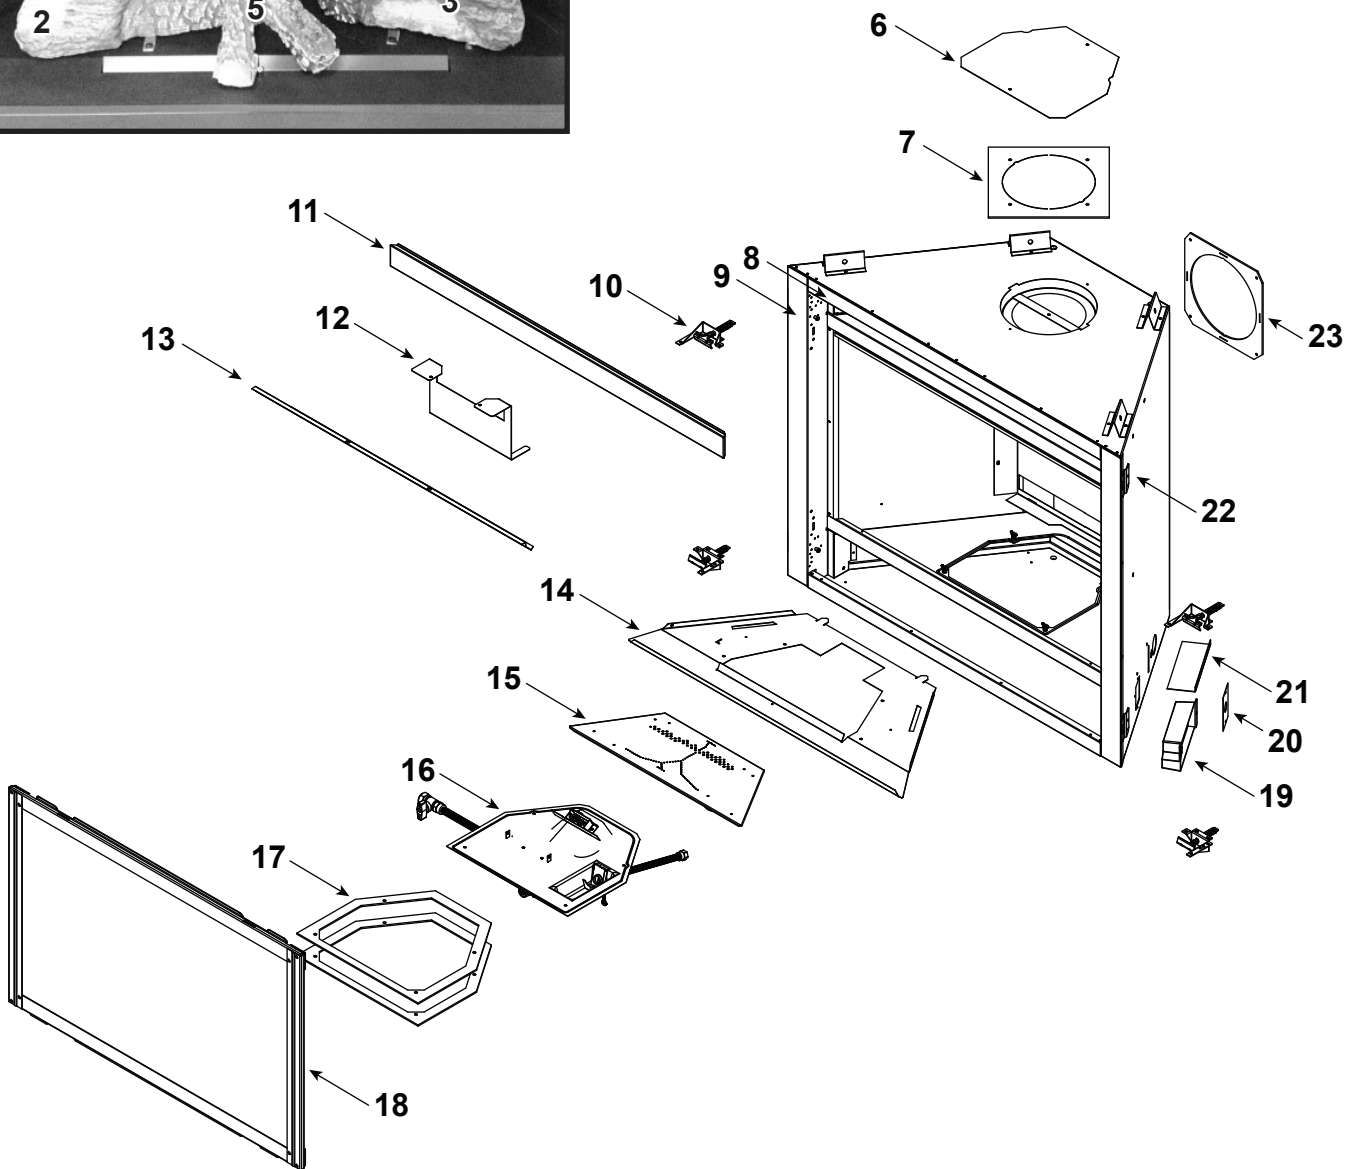

Log Set Assembly

Part number list on following page.

NDV4236I-B, NDV4236IL-B, NDV4236I-NVR

Service Parts

Beginning Manufacturing Date: Feb 2016
 Ending Manufacturing Date: Oct 2020
 Manufacturing Reactivation Date: May 2022

Stocked at Depot

ITEM	DESCRIPTION	COMMENTS	PART NUMBER	
	Log Set Assembly		SRV2382-070	Y
1	Rear Log		SRV2382-071	
2	Front Left Log		SRV2381-072	
3	Front Right Log		SRV2381-073	
4	Top Log		SRV2382-074	
5	Middle Log		SRV2380-075	
6	Intake Cover Plate		2166-450	
7	Intake Cover Gasket		4031-239	
8	Top and Bottom Front Face		SRV4055-196	
9	Left and Right Front Face		SRV4055-133	
10	Glass Latch Assembly	Qty 4 req	2382-400	Y
11	Dry Wall Lip		4031-207	
12	Exhaust Baffle		2382-129	
13	Glass Shield		4031-219	
14	Hearth Pan		2382-111	
15	Burner Assembly		2382-007	Y
16	Valve Assembly		Refer to valve page	
17	Gasket, Valve Plate	Qty 2 req	4055-135	
18	Glass Frame Assembly		GLA2382-018	Y
19	Junction Box (For -B Units)	Pre LC5475379	SRV4021-013	Y
		Post LC5475379	SRV2326-013	Y
	Junction Box (Corded, Only for NDV4236I-NVR)	Pre LC5475379	2382-013	Y
		Post LC5475379	2326-014	Y
20	Cover Plate		SRV4031-222	
21	Shield Junction Box	Pre LC5475379	4031-193	
22	Nailing Flange	Qty 4 req	SRV4044-161	
23	Back Gasket		SRV4000-225	
	Firebox Overlay Kit		OVERLAY-NDV4236	
	Touch-up Paint, Interior	Pre LC5475379	SRV4021-110	
		Post LC5475379	TUPB-12	
	Touch-up Paint, Exterior		TUPB-12	
	Battery Pack		SRV593-594	Y
	Thumb Screws	Pkg of 25	4021-558/25	Y
	Lava Rock Bag Assembly		SRV4040-094	
	Lava Rock, 3 Lbs		4021-297	
	Mineral Wool		SRV14333	