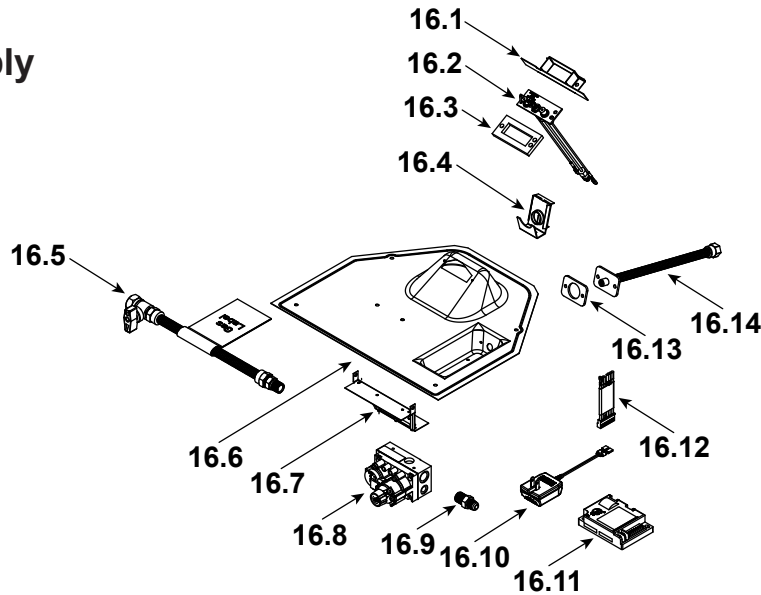

#16 Valve Assembly

IMPORTANT: THIS IS DATED INFORMATION. Parts must be ordered from a dealer or distributor. **Hearth and Home Technologies does not sell directly to consumers.** Provide model number and serial number when requesting service parts from your dealer or distributor.

Stocked at Depot

ITEM	DESCRIPTION	COMMENTS	PART NUMBER	
16.1	Pilot Shield		2382-131	
16.2	Pilot Assembly NG		SRV2090-012	Y
	Pilot Assembly Propane		2090-013	Y
16.3	Gasket, Pilot Assembly		4021-042	
16.4	Air Shutter Assembly		SRV4055-202	Y
16.5	Flex Ball Valve Assembly		SRV302-320	Y
16.6	Seal Plate Assembly		2382-584	
16.7	Valve Bracket		4055-205	
16.8	Valve NG		750-500	Y
	Valve Propane		2155-501	Y
16.9	Brass Fitting	Pkg of 5	303-315/5	Y
16.10	3 Volt Transformer		SRV593-593	Y
16.11	Module		SRV593-592	Y
16.12	Module Wire Assembly		SRV593-590	Y
16.13	Gasket, Bulkhead		4021-429	
16.14	Bulkhead, Flexible		4021-512	Y
	Wire Assembly , Wall Switch		SRV2118-170	Y
	Orifice NG (#42C)		582-842	Y
	Orifice Propane (#54C)		SRV582-854	Y
	Conversion Kit NG		DCKVN-NOVUS	Y
	Conversion Kit Propane		DCKVP-NOVUS	Y
	Pilot Orifice NG		SRV593-528	Y
	Pilot Orifice Propane		SRV593-527	Y
	Regulator NG		SRVNGK-DXV	Y
	Regulator Propane	Not Available - Must Replace Valve