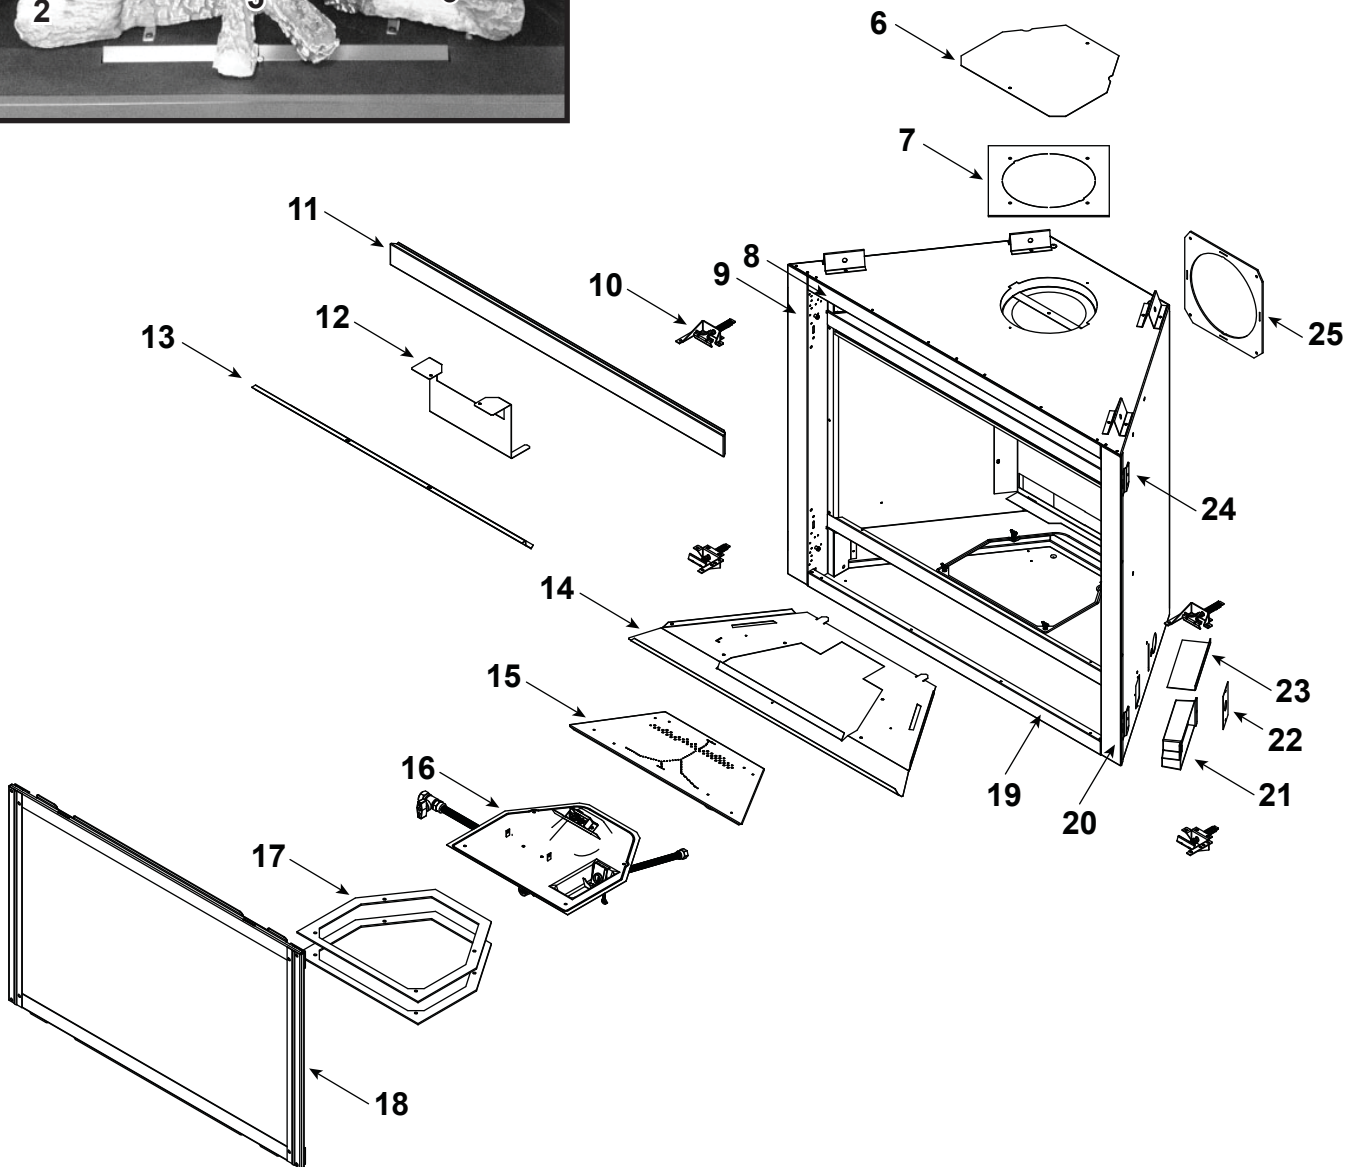

Log Set Assembly

Part number list on following page.

IMPORTANT: THIS IS DATED INFORMATION. Parts must be ordered from a dealer or distributor. **Hearth and Home Technologies does not sell directly to consumers.** Provide model number and serial number when requesting service parts from your dealer or distributor.

**Stocked
at Depot**

ITEM	DESCRIPTION	COMMENTS	PART NUMBER	
	Log Set Assembly		SRV2382-070	Y
1	Rear Log		SRV2382-071	
2	Front Left Log		SRV2381-072	
3	Front Right Log		SRV2381-073	
4	Top Log		SRV2382-074	
5	Middle Log		SRV2380-075	
6	Intake Cover Plate		2166-450	
7	Intake Cover Gasket		4031-239	
8	Not replaceable must order overlay (CUST4018-001)		4055-196	
9			4055-133	
10	Glass Latch Assembly	Qty 4 req	2382-400	Y
11	Dry Wall Lip		4031-207	
12	Exhaust Baffle		2382-129	
13	Glass Shield		4031-219	
14	Hearth Pan		2382-111	
15	Burner Assembly		2382-007	Y
16	Valve Assembly		Refer to valve page	
17	Gasket, Valve Plate	Qty 2 req	4055-135	
18	Glass Frame Assembly		GLA2382-018	Y
19	Not replaceable must order overlay (CUST4018-001)		4055-196	
20			4055-133	
21	Junction Box	For -B Units	SRV4021-013	Y
		Corded, Only for NDV4236I-NVR	2382-013	Y
22	Cover Plate		SRV4031-222	
23	Shield Junction Box		4031-193	
24	Nailing Flange	Qty 4 req	SRV4044-161	
25	Back Gasket		SRV4000-225	
	Touch-up Paint, Interior		4021-110	
	Touch-up Paint, Exterior		TUP-GBK-12	
	Cord Clip		14218	
	Battery Pack		SRV593-594	Y
	Thumb Screws	Pkg of 25	4021-558/25	Y
	Lava Rock Bag Assembly		4040-094	
	Lava Rock, 3 Lbs		4021-297	
	Mineral Wool		SRV14333	
	Vermiculite		28746	