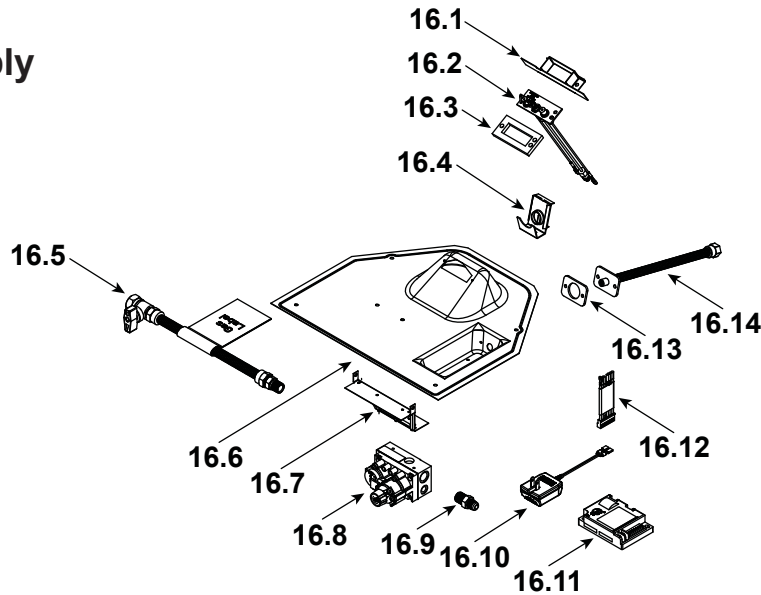

#16 Valve Assembly

IMPORTANT: THIS IS DATED INFORMATION. Parts must be ordered from a dealer or distributor. **Hearth and Home Technologies does not sell directly to consumers.** Provide model number and serial number when requesting service parts from your dealer or distributor.

Stocked at Depot

ITEM	DESCRIPTION	COMMENTS	PART NUMBER	
16.1	Pilot Shield		2382-131	
16.2	Pilot Assembly NG		SRV2090-012	Y
	Pilot Assembly Propane		2090-013	Y
16.3	Gasket, Pilot Assembly		4021-042	
16.4	Air Shutter Assembly		SRV4055-202	Y
16.5	Flex Ball Valve Assembly		SRV302-320	Y
16.6	Seal Plate Assembly		2382-584	
16.7	Valve Bracket		4055-205	
16.8	Valve NG		750-500	Y
	Valve Propane		2155-501	Y
16.9	Brass Fitting	Pkg of 5	303-315/5	Y
16.10	3 Volt Transformer		SRV593-593	Y
16.11	Module		593-592	Y
16.12	Module Wire Assembly		SRV593-590	Y
16.13	Gasket, Bulkhead		4021-429	
16.14	Bulkhead, Flexible		4021-512	Y
	Wire Assembly , Wall Switch		SRV2118-170	Y
	Orifice NG (#42C)		582-842	Y
	Orifice Propane (#54C)		SRV582-854	Y
	Conversion Kit NG		DCKVN-NOVUS	Y
	Conversion Kit Propane		DCKVP-NOVUS	Y
	Pilot Orifice NG		SRV593-528	Y
	Pilot Orifice Propane		SRV593-527	Y
	Regulator NG		SRVNGK-DXV	Y
	Regulator Propane		SRVLPK-DXV	Y