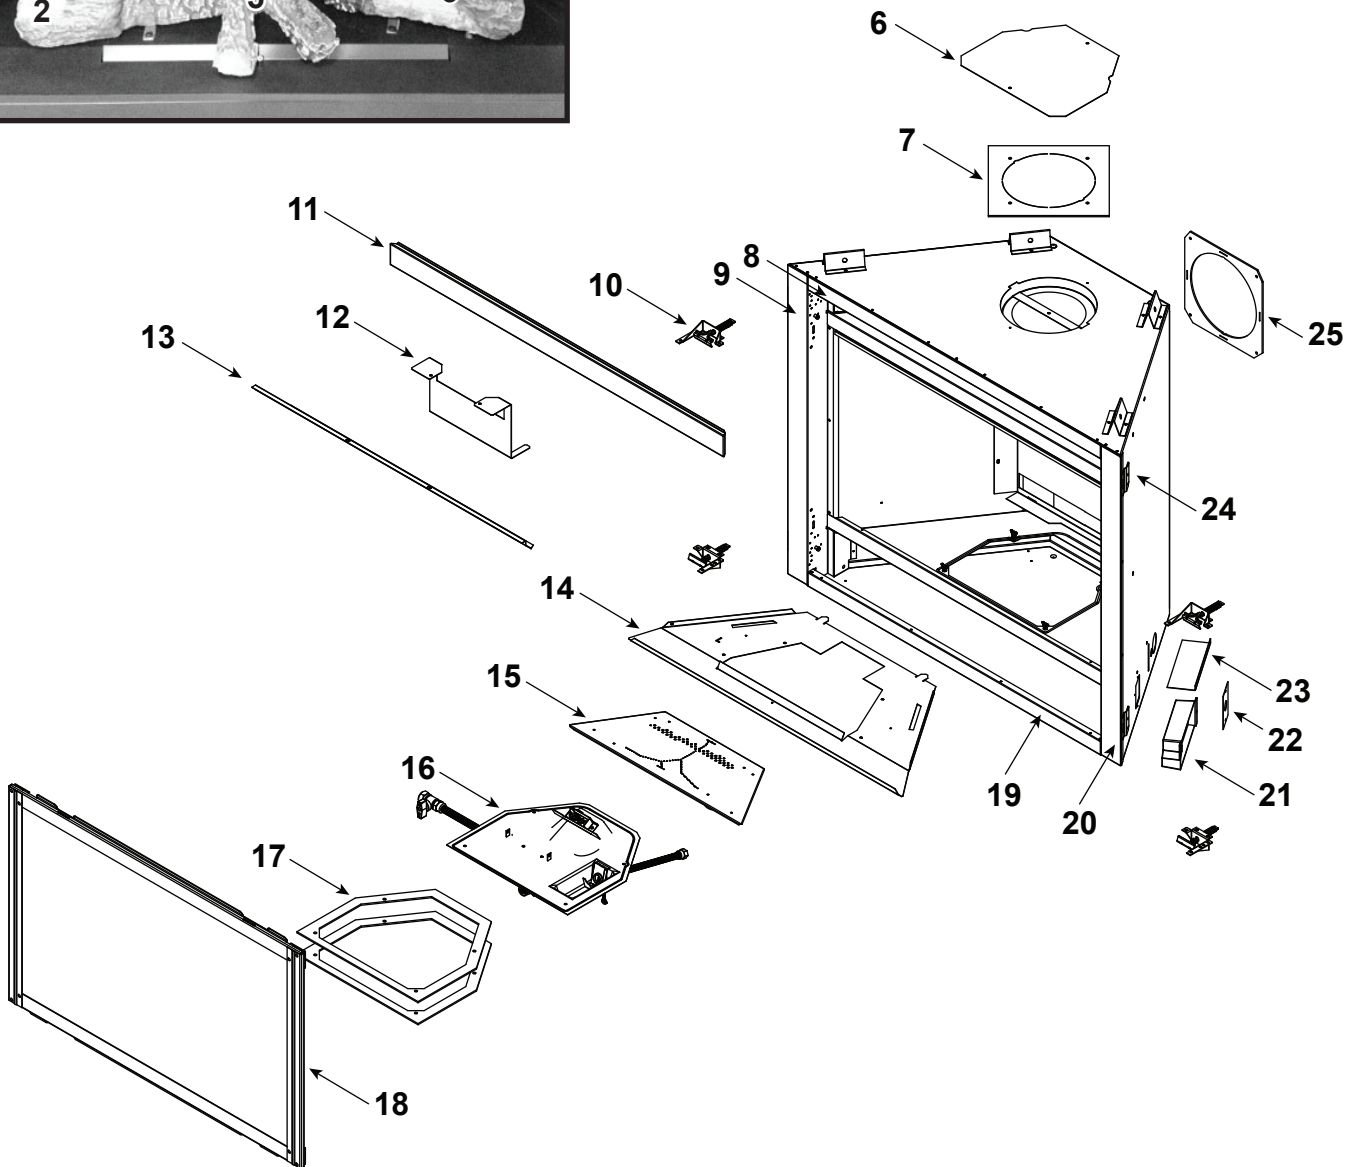

Log Set Assembly

Part number list on following page.

IMPORTANT: THIS IS DATED INFORMATION. Parts must be ordered from a dealer or distributor. **Hearth and Home Technologies does not sell directly to consumers.** Provide model number and serial number when requesting service parts from your dealer or distributor.

**Stocked
at Depot**

ITEM	DESCRIPTION	COMMENTS	PART NUMBER	
	Log Set Assembly		SRV2382-070	Y
1	Rear Log		SRV2382-071	
2	Front Left Log		SRV2381-072	
3	Front Right Log		SRV2381-073	
4	Top Log		SRV2382-074	
5	Middle Log		SRV2380-075	
6	Intake Cover Plate		2166-450	
7	Intake Cover Gasket		4031-239	
8	Not replaceable must order overlay (CUST4018-001)		4055-196	
9			4055-133	
10	Glass Latch Assembly	Qty 4 req	2382-400	Y
11	Dry Wall Lip		4031-207	
12	Exhaust Baffle		2382-129	
13	Glass Shield		4031-219	
14	Hearth Pan		2382-111	
15	Burner Assembly		2382-007	Y
16	Valve Assembly		Refer to valve page	
17	Gasket, Valve Plate	Qty 2 req	4055-135	
18	Glass Frame Assembly		GLA2382-018	Y
19	Not replaceable must order overlay (CUST4018-001)		4055-196	
20			4055-133	
21	Junction Box	For -B Units	SRV4021-013	Y
		Corded, Only for NDV4236I-NVR	2382-013	Y
22	Cover Plate		SRV4031-222	
23	Shield Junction Box		4031-193	
24	Nailing Flange	Qty 4 req	SRV4044-161	
25	Back Gasket		SRV4000-225	
	Touch-up Paint, Interior		SRV4021-110	
	Touch-up Paint, Exterior		TUP-GBK-12	
	Cord Clip		14218	
	Battery Pack		SRV593-594	Y
	Thumb Screws	Pkg of 25	4021-558/25	Y
	Lava Rock Bag Assembly		4040-094	
	Lava Rock, 3 Lbs		4021-297	
	Mineral Wool		SRV14333	
	Vermiculite		28746	