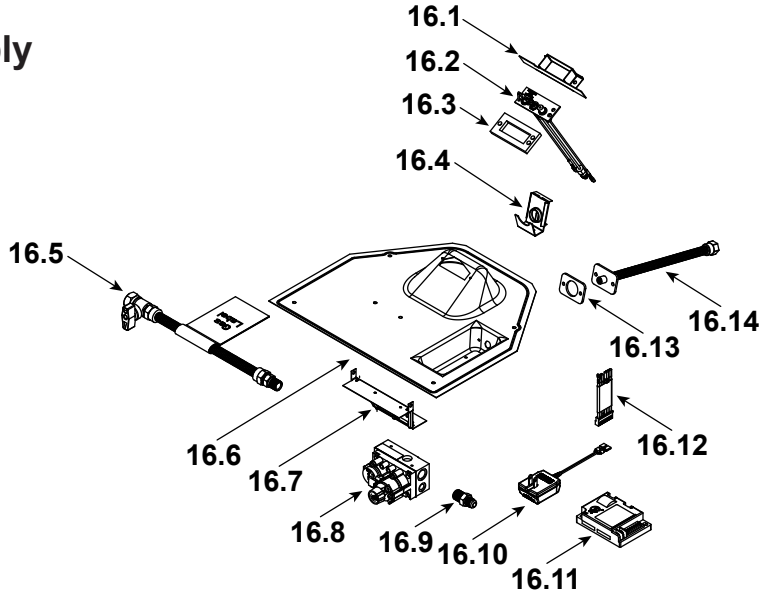

#16 Valve Assembly

IMPORTANT: THIS IS DATED INFORMATION. Parts must be ordered from a dealer or distributor. **Hearth and Home Technologies does not sell directly to consumers.** Provide model number and serial number when requesting service parts from your dealer or distributor.

Stocked at Depot

ITEM	DESCRIPTION	COMMENTS	PART NUMBER	
16.1	Pilot Shield		2382-131	
16.2	Pilot Assembly NG		SRV2090-012	Y
	Pilot Assembly Propane		2090-013	Y
16.3	Gasket, Pilot Assembly		4021-042	
16.4	Air Shutter Assembly		SRV4055-202	Y
16.5	Flex Ball Valve Assembly		SRV302-320	Y
16.6	Seal Plate Assembly		2382-584	
16.7	Valve Bracket		4055-205	
16.8	Valve NG		750-500	Y
	Valve Propane		2155-501	Y
16.9	Brass Fitting	Pkg of 5	303-315/5	Y
16.10	3 Volt Transformer		SRV593-593	Y
16.11	Module		SRV593-592	Y
16.12	Module Wire Assembly		SRV593-590	Y
16.13	Gasket, Bulkhead		SRV4021-429	
16.14	Bulkhead, Flexible		4021-512	Y
	Wire Assembly , Wall Switch		SRV2118-170	Y
	Orifice NG (#42C)		582-842	Y
	Orifice Propane (#54C)		SRV582-854	Y
	Conversion Kit NG		DCKVN-NOVUS	Y
	Conversion Kit Propane		DCKVP-NOVUS	Y
	Pilot Orifice NG		SRV593-528	Y
	Pilot Orifice Propane		SRV593-527	Y
	Regulator NG		SRVNGK-DXV	Y
	Regulator Propane	Not Available - Must Replace Valve