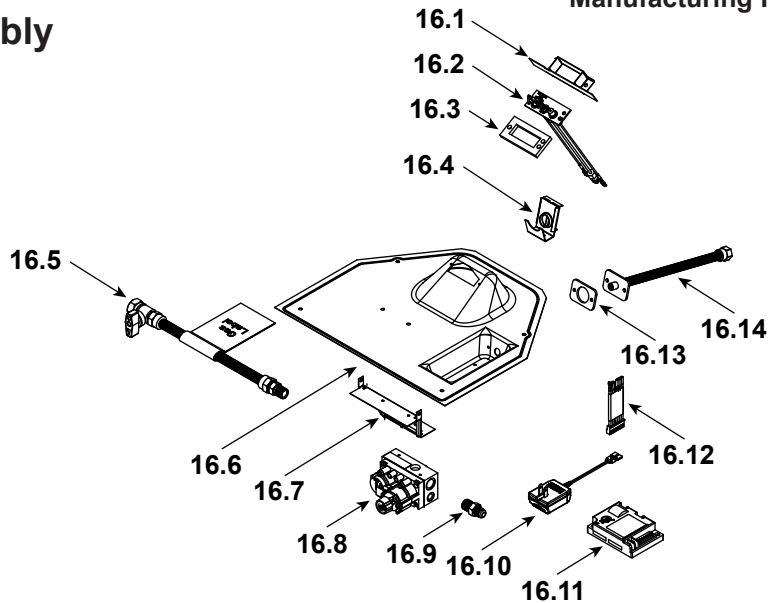

Log Set Assembly

Part number list on following page.

IMPORTANT: THIS IS DATED INFORMATION. Parts must be ordered from a dealer or distributor. **Hearth and Home Technologies does not sell directly to consumers.** Provide model number and serial number when requesting service parts from your dealer or distributor.

**Stocked
at Depot**

ITEM	DESCRIPTION	COMMENTS	PART NUMBER	
	Log Set Assembly		SRV2381-070	Y
1	Rear Log		SRV2380-071	
2	Front Left Log		SRV2381-072	
3	Front Right Log		SRV2381-073	
4	Top Log		SRV2380-074	
5	Middle Log		SRV2380-075	
6	Intake Cover Plate		2166-450	
7	Intake Cover Gasket		4031-239	
8	Not replaceable must order overlay (CUST4018-001)		4055-195	
9			4055-133	
10	Glass Latch Assembly	Qty 4 req	2382-400	Y
11	Dry Wall Lip		4031-206	
12	Exhaust Baffle		2382-129	
13	Glass Shield		4031-218	
14	Hearth Pan		2381-111	
15	Burner Assembly		2381-007	Y
16	Valve Assembly		Refer to Valve page	
17	Gasket, Valve Plate	Qty 2 req	4055-135	
18	Glass Frame Assembly		GLA2381-018	Y
19	Not replaceable must order overlay (CUST4018-001)		4055-195	
20			4055-133	
21	Junction box	Pre LC5475379	SRV4021-013	Y
		Post LC5475379	SRV2326-013	Y
22	Cover Plate		SRV4031-222	
23	Shield Junction Box	Pre LC5475379	4031-193	
24	Nailing Flange	Qty 4 req	SRV4044-161	
25	Back Gasket		SRV4000-225	
	Firebox Overlay Kit		OVERLAY-NDV3933	
	Touch-up Paint, Interior	Pre LC5475379	SRV4021-110	
		Post LC5475379	TUPB-12	
	Touch-up Paint, Exterior		TUPB-12	
	Battery Pack		SRV593-594	Y
	Thumb Screws	Pkg of 25	4021-558/25	Y
	Lava Rock Bag Assembly		SRV4040-094	
	Lava Rock, 3 Lbs		4021-297	
	Mineral Wool		SRV14333	

Additional service part numbers appear on following page.

#16 Valve Assembly

IMPORTANT: THIS IS DATED INFORMATION. Parts must be ordered from a dealer or distributor. **Hearth and Home Technologies does not sell directly to consumers.** Provide model number and serial number when requesting service parts from your dealer or distributor.