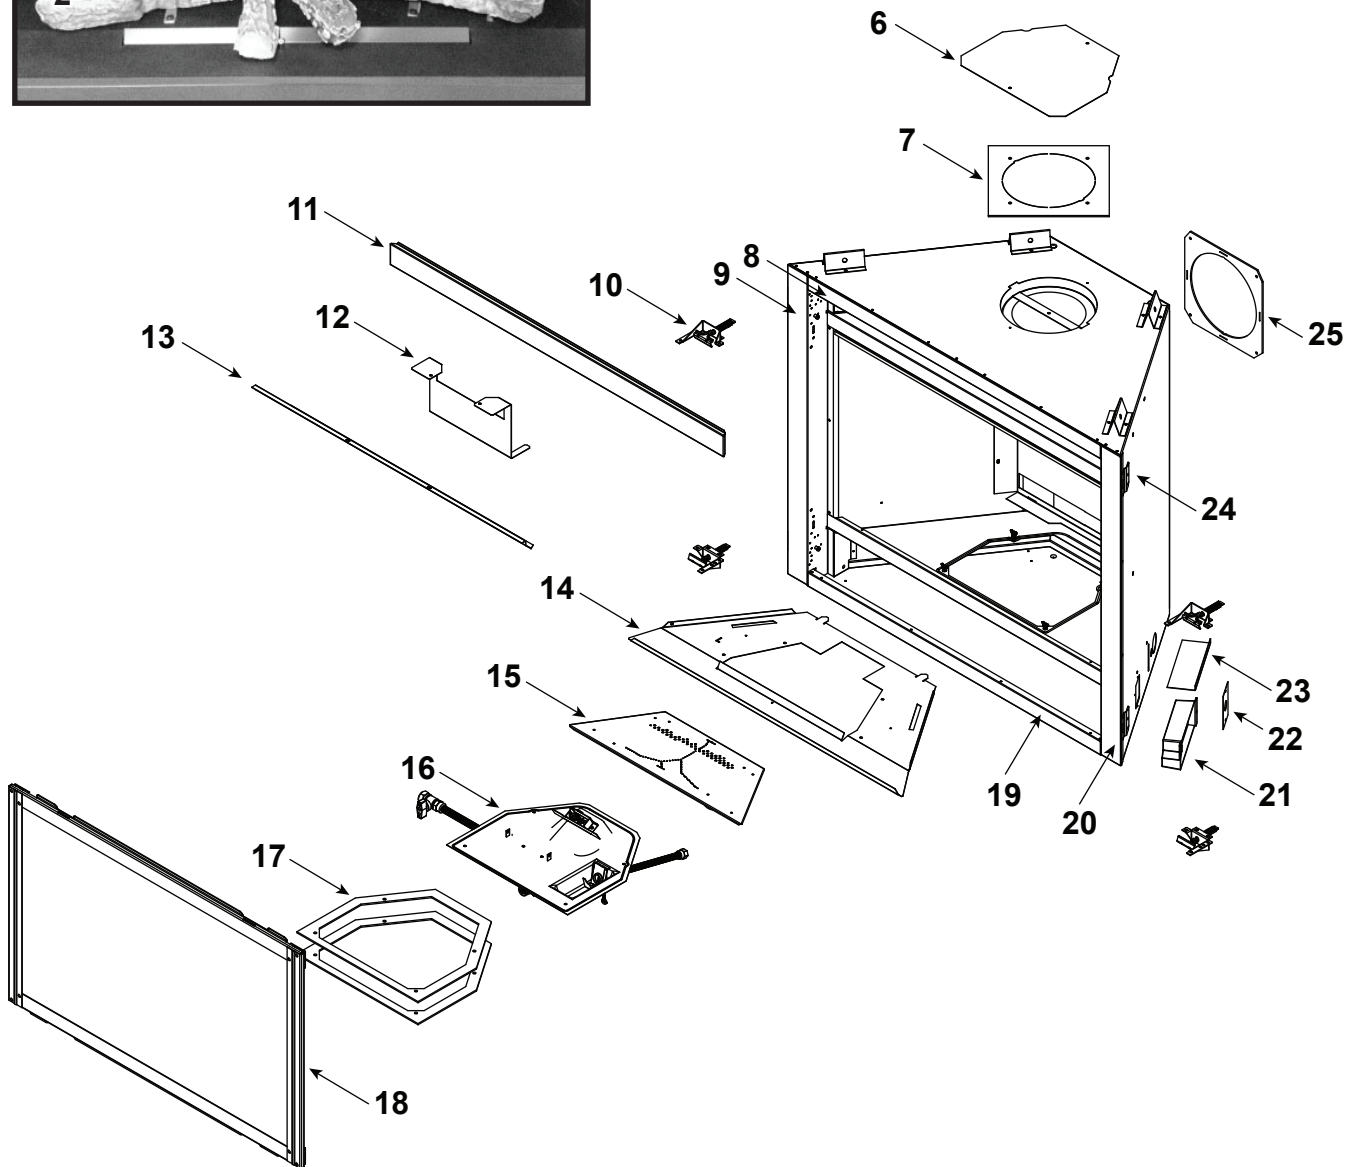

Log Set Assembly

Part number list on following page.

IMPORTANT: THIS IS DATED INFORMATION. Parts must be ordered from a dealer or distributor. **Hearth and Home Technologies does not sell directly to consumers.** Provide model number and serial number when requesting service parts from your dealer or distributor.

**Stocked
at Depot**

ITEM	DESCRIPTION	COMMENTS	PART NUMBER	
	Log Set Assembly		SRV2381-070	Y
1	Rear Log		SRV2380-071	
2	Front Left Log		SRV2381-072	
3	Front Right Log		SRV2381-073	
4	Top Log		SRV2380-074	
5	Middle Log		SRV2380-075	
6	Intake Cover Plate		2166-450	
7	Intake Cover Gasket		4031-239	
8	Not replaceable must order overlay (CUST4018-001)		4055-195	
9			4055-133	
10	Glass Latch Assembly	Qty 4 req	2382-400	Y
11	Dry Wall Lip		4031-206	
12	Exhaust Baffle		2382-129	
13	Glass Shield		4031-218	
14	Hearth Pan		2381-111	
15	Burner Assembly		2381-007	Y
16	Valve Assembly		Refer to Valve page	
17	Gasket, Valve Plate	Qty 2 req	4055-135	
18	Glass Frame Assembly		GLA2381-018	Y
19	Not replaceable must order overlay (CUST4018-001)		4055-195	
20			4055-133	
21	Junction box	Pre LC5475379	SRV4021-013	Y
		Post LC5475379	SRV2326-013	Y
22	Cover Plate		SRV4031-222	
23	Shield Junction Box	Pre LC5475379	4031-193	
24	Nailing Flange	Qty 4 req	SRV4044-161	
25	Back Gasket		SRV4000-225	
	Firebox Overlay Kit		OVERLAY-NDV3933	
	Touch-up Paint, Interior	Pre LC5475379	SRV4021-110	
		Post LC5475379	TUPB-12	
	Touch-up Paint, Exterior		TUPB-12	
	Battery Pack		SRV593-594	Y
	Thumb Screws	Pkg of 25	4021-558/25	Y
	Lava Rock Bag Assembly		SRV4040-094	
	Lava Rock, 3 Lbs		4021-297	
	Mineral Wool		SRV14333	