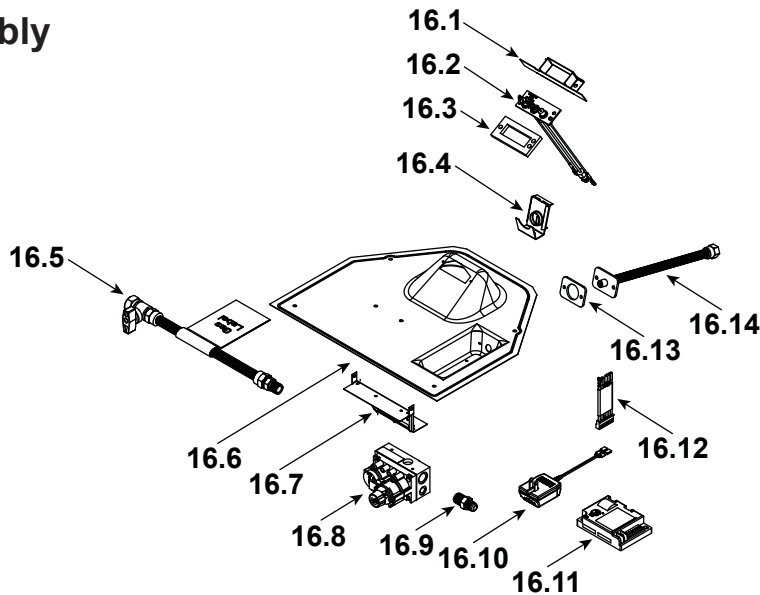

#16 Valve Assembly

IMPORTANT: THIS IS DATED INFORMATION. Parts must be ordered from a dealer or distributor. **Hearth and Home Technologies does not sell directly to consumers.** Provide model number and serial number when requesting service parts from your dealer or distributor.

Stocked at Depot

ITEM	DESCRIPTION	COMMENTS	PART NUMBER	
16.1	Pilot Shield		2382-131	
16.2	Pilot Assembly NG		SRV2090-012	Y
	Pilot Assembly Propane		2090-013	Y
16.3	Gasket, Pilot Assembly		4021-042	
16.4	Air Shutter Assembly		SRV4055-202	Y
16.5	Flex Ball Valve Assembly		SRV302-320	Y
16.6	Seal Plate Assembly		2382-584	
16.7	Valve Bracket		4055-205	
16.8	Valve NG		750-500	Y
	Valve Propane		2155-501	Y
16.9	Brass Fitting	Pkg of 5	303-315/5	Y
16.10	3 Volt Transformer		SRV593-593	Y
16.11	Module		593-592	Y
16.12	Module Wire Assembly		SRV593-590	Y
16.13	Gasket, Bulkhead		4021-429	
16.14	Bulkhead, Flexible		4021-512	Y
	Wire Assembly , Wall Switch		SRV2118-170	Y
	Orifice NG (#43C)		582-843	Y
	Orifice Propane (#55C)		582-855	Y
	Conversion Kit NG		DCKVN-NOVUS	Y
	Conversion Kit Propane		DCKVP-NOVUS	Y
	Pilot Orifice NG		SRV593-528	Y
	Pilot Orifice Propane		SRV593-527	Y
	Regulator NG		SRVNGK-DXV	Y
	Regulator Propane		SRVLPK-DXV	Y