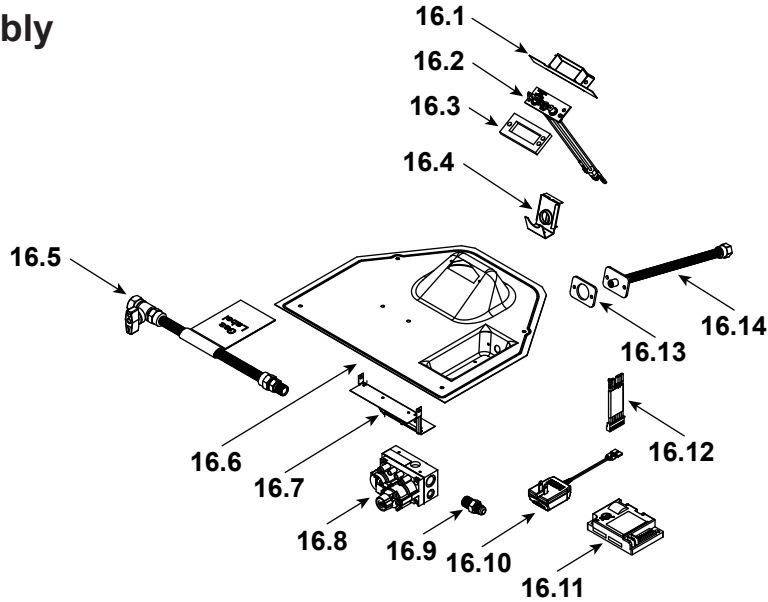

#16 Valve Assembly

IMPORTANT: THIS IS DATED INFORMATION. Parts must be ordered from a dealer or distributor. **Hearth and Home Technologies does not sell directly to consumers.** Provide model number and serial number when requesting service parts from your dealer or distributor.

Stocked at Depot

ITEM	DESCRIPTION	COMMENTS	PART NUMBER	
16.1	Pilot Shield		2382-131	
16.2	Pilot Assembly NG		SRV2090-012	Y
	Pilot Assembly Propane		2090-013	Y
16.3	Gasket, Pilot Assembly		4021-042	
16.4	Air Shutter Assembly		SRV4055-202	Y
16.5	Flex Ball Valve Assembly		SRV302-320	Y
16.6	Seal Plate Assembly		2382-584	
16.7	Valve Bracket		4055-205	
16.8	Valve NG		750-500	Y
	Valve Propane		2155-501	Y
16.9	Brass Fitting	Pkg of 5	303-315/5	Y
16.10	3 Volt Transformer		SRV593-593	Y
16.11	Module		SRV593-592	Y
16.12	Module Wire Assembly		SRV593-590	Y
16.13	Gasket, Bulkhead		SRV4021-429	
16.14	Bulkhead, Flexible		4021-512	Y
	Wire Assembly , Wall Switch		SRV2118-170	Y
	Orifice NG (#43C)		SRV582-843	Y
	Orifice Propane (#55C)		582-855	Y
	Conversion Kit NG		DCKVN-NOVUS	Y
	Conversion Kit Propane		DCKVP-NOVUS	Y
	Pilot Orifice NG		SRV593-528	Y
	Pilot Orifice Propane		SRV593-527	Y
	Regulator NG		SRVNGK-DXV	Y
	Regulator Propane	Not Available - Must Replace Valve