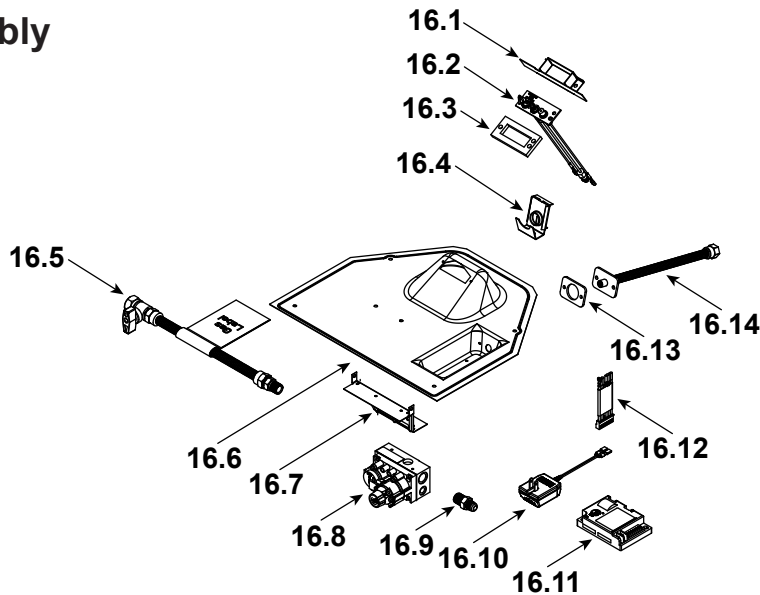

#16 Valve Assembly

IMPORTANT: THIS IS DATED INFORMATION. Parts must be ordered from a dealer or distributor. **Hearth and Home Technologies does not sell directly to consumers.** Provide model number and serial number when requesting service parts from your dealer or distributor.

Stocked at Depot

ITEM	DESCRIPTION	COMMENTS	PART NUMBER	
16.1	Pilot Shield		2382-131	
16.2	Pilot Assembly NG		SRV2090-012	Y
	Pilot Assembly Propane		2090-013	Y
16.3	Gasket, Pilot Assembly		4021-042	
16.4	Air Shutter Assembly		SRV4055-202	Y
16.5	Flex Ball Valve Assembly		SRV302-320	Y
16.6	Seal Plate Assembly		2382-584	
16.7	Valve Bracket		4055-205	
16.8	Valve NG		750-500	Y
	Valve Propane		2155-501	Y
16.9	Brass Fitting	Pkg of 5	303-315/5	Y
16.10	3 Volt Transformer		SRV593-593	Y
16.11	Module		SRV593-592	Y
16.12	Module Wire Assembly		SRV593-590	Y
16.13	Gasket, Bulkhead		4021-429	
16.14	Bulkhead, Flexible		4021-512	Y
	Wire Assembly , Wall Switch		SRV2118-170	Y
	Orifice NG (#43C)		SRV582-843	Y
	Orifice Propane (#55C)		582-855	Y
	Conversion Kit NG		DCKVN-NOVUS	Y
	Conversion Kit Propane		DCKVP-NOVUS	Y
	Pilot Orifice NG		SRV593-528	Y
	Pilot Orifice Propane		SRV593-527	Y
	Regulator NG		SRVNGK-DXV	Y
	Regulator Propane	Not Available - Must Replace Valve