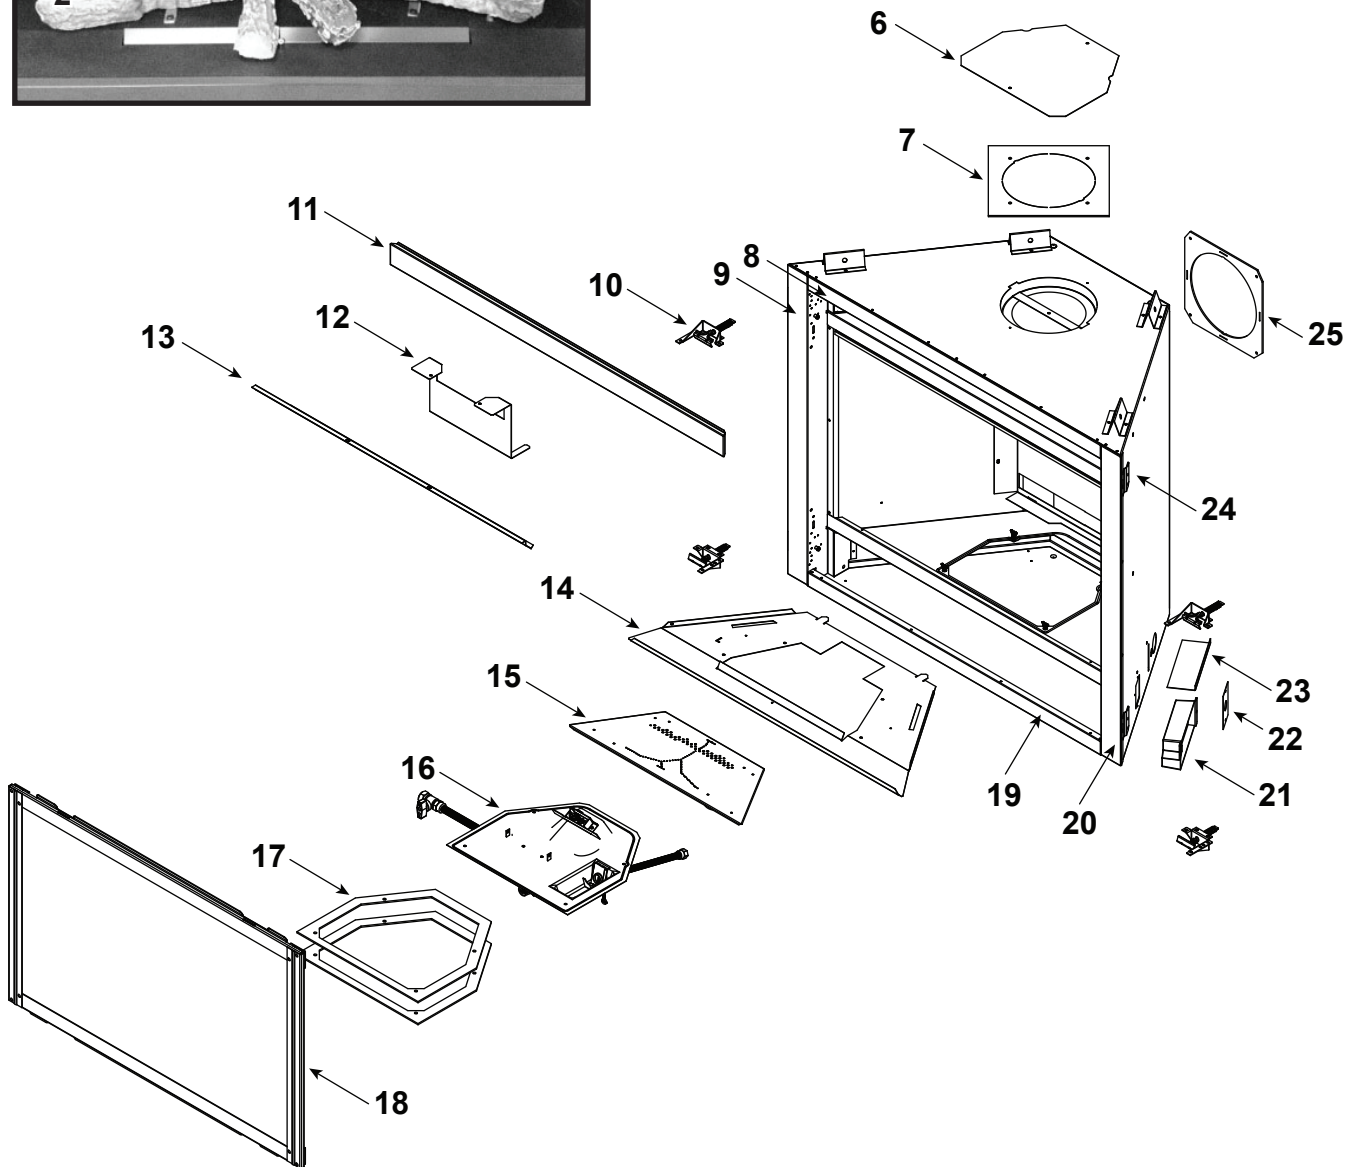

Log Set Assembly

Part number list on following page.

IMPORTANT: THIS IS DATED INFORMATION. Parts must be ordered from a dealer or distributor. **Hearth and Home Technologies does not sell directly to consumers.** Provide model number and serial number when requesting service parts from your dealer or distributor.

**Stocked
at Depot**

ITEM	DESCRIPTION	COMMENTS	PART NUMBER	
	Log Set Assembly		SRV2381-070	Y
1	Rear Log		SRV2380-071	
2	Front Left Log		SRV2381-072	
3	Front Right Log		SRV2381-073	
4	Top Log		SRV2380-074	
5	Middle Log		SRV2380-075	
6	Intake Cover Plate		2166-450	
7	Intake Cover Gasket		4031-239	
8	Not replaceable must order overlay (CUST4018-001)		4055-195	
9			4055-133	
10	Glass Latch Assembly	Qty 4 req	2382-400	Y
11	Dry Wall Lip		4031-206	
12	Exhaust Baffle		2382-129	
13	Glass Shield		4031-218	
14	Hearth Pan		2381-111	
15	Burner Assembly		2381-007	Y
16	Valve Assembly		Refer to Valve page	
17	Gasket, Valve Plate	Qty 2 req	4055-135	
18	Glass Frame Assembly		GLA2381-018	Y
19	Not replaceable must order overlay (CUST4018-001)		4055-195	
20			4055-133	
21	Junction box		SRV4021-013	Y
22	Cover Plate		SRV4031-222	
23	Shield Junction Box		4031-193	
24	Nailing Flange	Qty 4 req	SRV4044-161	
25	Back Gasket		SRV4000-225	
	Touch-up Paint, Interior		SRV4021-110	
	Touch-up Paint, Exterior		TUP-GBK-12	
	Battery Pack		SRV593-594	Y
	Cord Clip		14218	
	Thumb Screws	Pkg of 25	4021-558/25	Y
	Lava Rock Bag Assembly		4040-094	
	Lava Rock, 3 Lbs		4021-297	
	Mineral Wool		SRV14333	
	Vermiculite		28746	