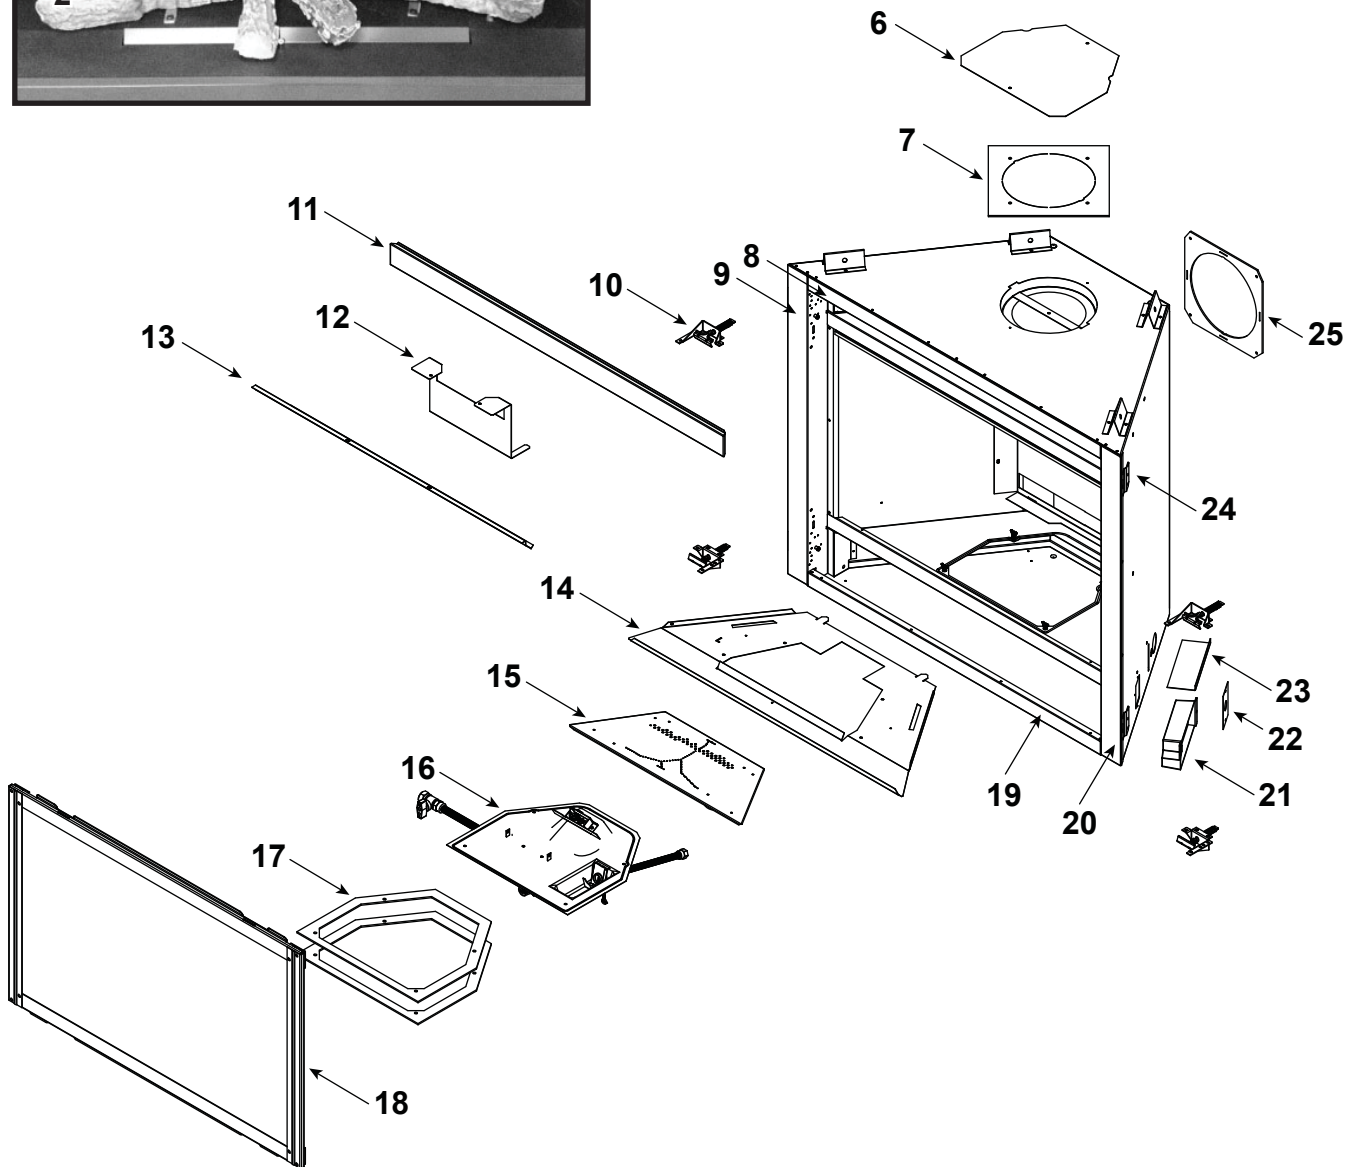

Log Set Assembly

Part number list on following page.

IMPORTANT: THIS IS DATED INFORMATION. Parts must be ordered from a dealer or distributor. **Hearth and Home Technologies does not sell directly to consumers.** Provide model number and serial number when requesting service parts from your dealer or distributor.

**Stocked
at Depot**

ITEM	DESCRIPTION	COMMENTS	PART NUMBER	
	Log Set Assembly		SRV2381-070	Y
1	Rear Log		SRV2380-071	
2	Front Left Log		SRV2381-072	
3	Front Right Log		SRV2381-073	
4	Top Log		SRV2380-074	
5	Middle Log		SRV2380-075	
6	Intake Cover Plate		2166-450	
7	Intake Cover Gasket		4031-239	
8	Not replaceable must order overlay (CUST4018-001)		4055-195	
9			4055-133	
10	Glass Latch Assembly	Qty 4 req	2382-400	Y
11	Dry Wall Lip		4031-206	
12	Exhaust Baffle		2382-129	
13	Glass Shield		4031-218	
14	Hearth Pan		2381-111	
15	Burner Assembly		2381-007	Y
16	Valve Assembly		Refer to Valve page	
17	Gasket, Valve Plate	Qty 2 req	4055-135	
18	Glass Frame Assembly		GLA2381-018	Y
19	Not replaceable must order overlay (CUST4018-001)		4055-195	
20			4055-133	
21	Junction box		SRV4021-013	Y
22	Cover Plate		SRV4031-222	
23	Shield Junction Box		4031-193	
24	Nailing Flange	Qty 4 req	SRV4044-161	
25	Back Gasket		SRV4000-225	
	Touch-up Paint, Interior		4021-110	
	Touch-up Paint, Exterior		TUP-GBK-12	
	Battery Pack		SRV593-594	Y
	Cord Clip		14218	
	Thumb Screws	Pkg of 25	4021-558/25	Y
	Lava Rock Bag Assembly		4040-094	
	Lava Rock, 3 Lbs		4021-297	
	Mineral Wool		SRV14333	
	Vermiculite		28746	