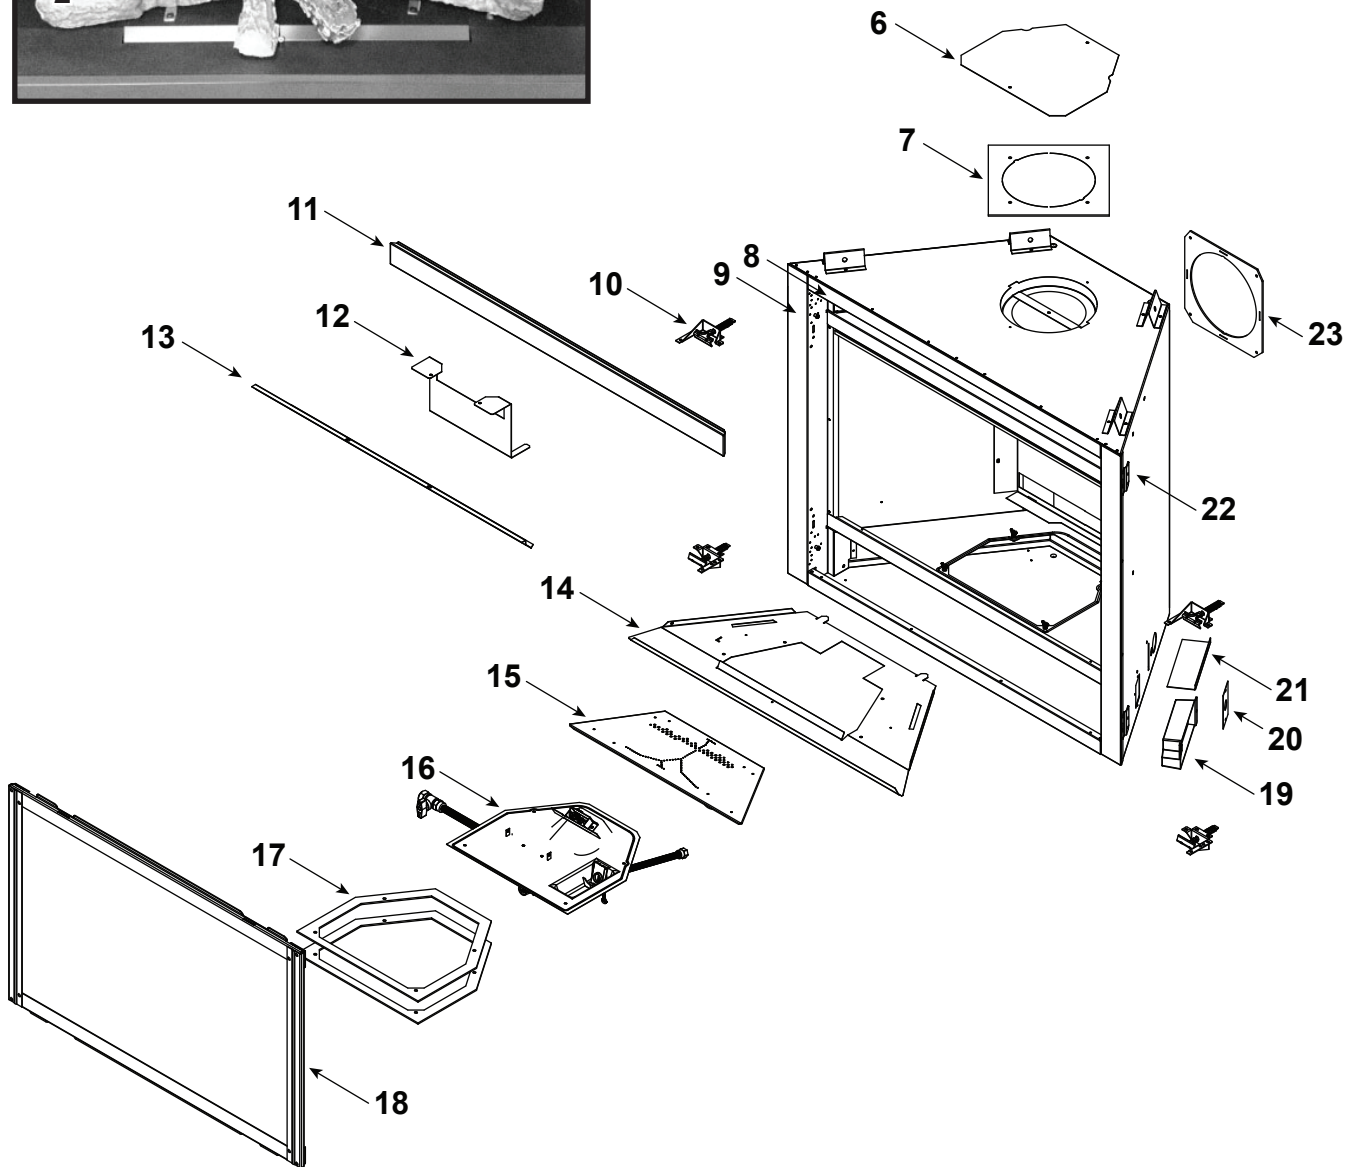

Log Set Assembly

Part number list on following page.

IMPORTANT: THIS IS DATED INFORMATION. Parts must be ordered from a dealer or distributor. **Hearth and Home Technologies does not sell directly to consumers.** Provide model number and serial number when requesting service parts from your dealer or distributor.

**Stocked
at Depot**

ITEM	DESCRIPTION	COMMENTS	PART NUMBER	
	Log Set Assembly		SRV2381-070	Y
1	Rear Log		SRV2380-071	
2	Front Left Log		SRV2381-072	
3	Front Right Log		SRV2381-073	
4	Top Log		SRV2380-074	
5	Middle Log		SRV2380-075	
6	Intake Cover Plate		2166-450	
7	Intake Cover Gasket		4031-239	
8	Top and Bottom Front Face		SRV4055-195	
9	Left and Right Front Face		SRV4055-133	
10	Glass Latch Assembly	Qty 4 req	2382-400	Y
11	Dry Wall Lip		4031-206	
12	Exhaust Baffle		2382-129	
13	Glass Shield		4031-218	
14	Hearth Pan		2381-111	
15	Burner Assembly		2381-007	Y
16	Valve Assembly		Refer to Valve page	
17	Gasket, Valve Plate	Qty 2 req	4055-135	
18	Glass Frame Assembly		GLA2381-018	Y
19	Junction box	Pre LC5475379	SRV4021-013	Y
		Post LC5475379	SRV2326-013	Y
20	Cover Plate		SRV4031-222	
21	Shield Junction Box	Pre LC5475379	4031-193	
22	Nailing Flange	Qty 4 req	SRV4044-161	
23	Back Gasket		SRV4000-225	
	Firebox Overlay Kit		OVERLAY-NDV3933	
	Touch-up Paint, Interior	Pre LC5475379	SRV4021-110	
		Post LC5475379	TUPB-12	
	Touch-up Paint, Exterior		TUPB-12	
	Battery Pack		SRV593-594	Y
	Thumb Screws	Pkg of 25	4021-558/25	Y
	Lava Rock Bag Assembly		SRV4040-094	
	Lava Rock, 3 Lbs		4021-297	
	Mineral Wool		SRV14333	