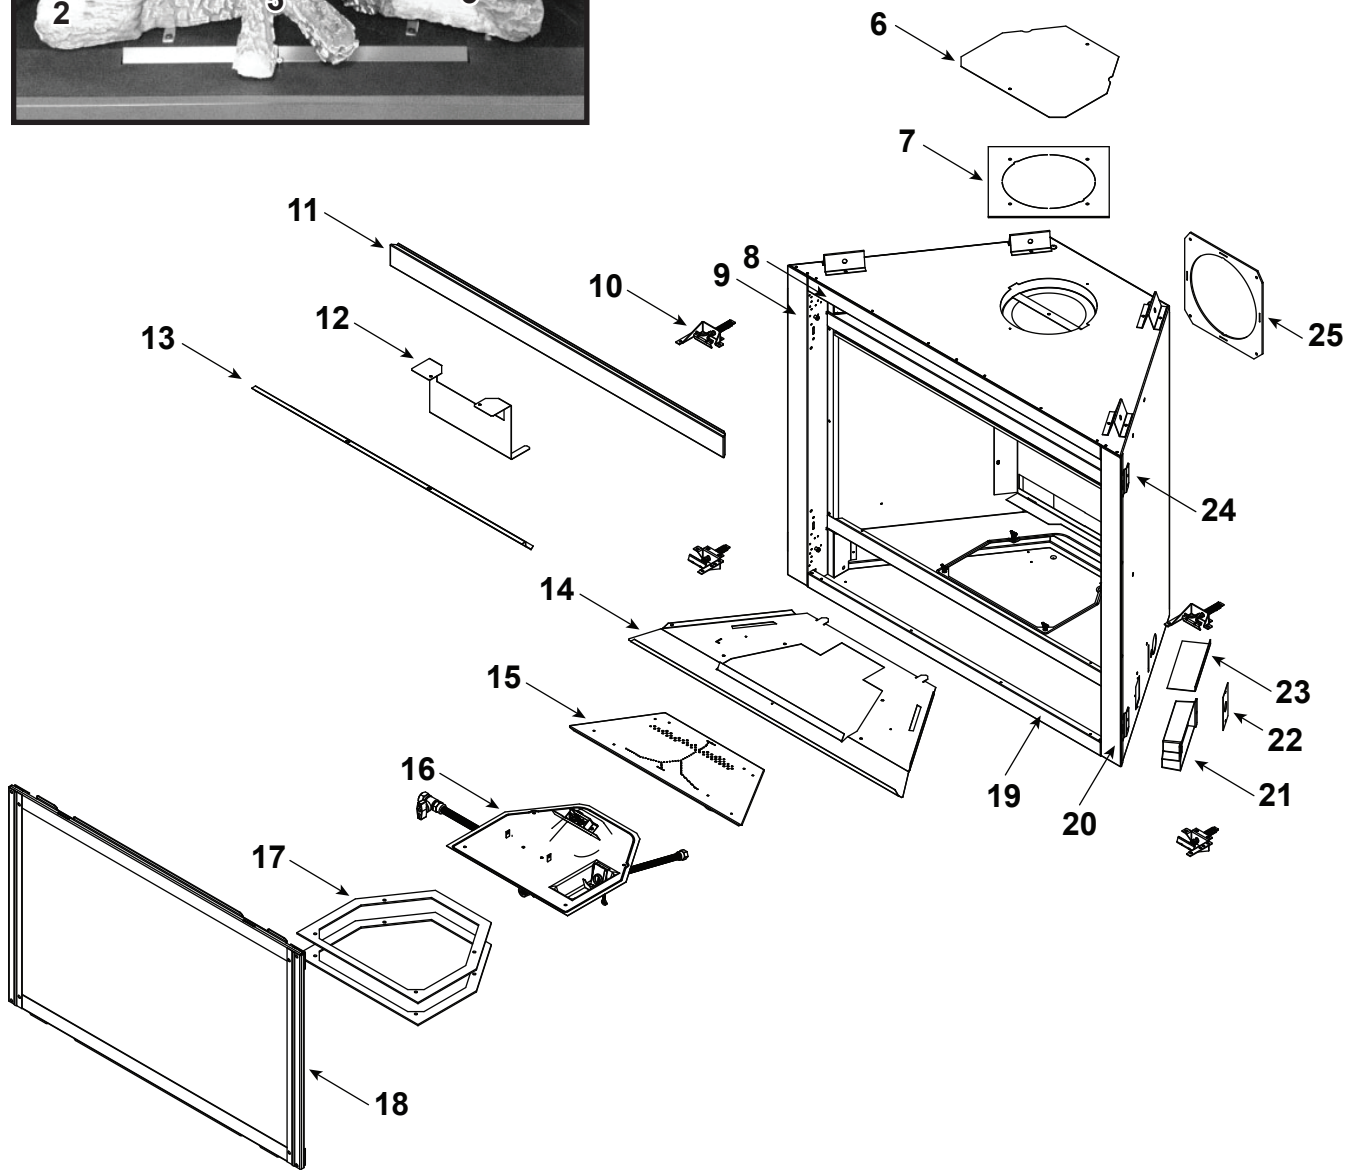

### Log Set Assembly

Part number list on following page.

IMPORTANT: THIS IS DATED INFORMATION. Parts must be ordered from a dealer or distributor. **Hearth and Home Technologies does not sell directly to consumers.** Provide model number and serial number when requesting service parts from your dealer or distributor.

**Stocked  
at Depot**

ITEM	DESCRIPTION	COMMENTS	PART NUMBER	
	Log Set Assembly		SRV2380-070	Y
1	Rear Log		SRV2380-071	
2	Front Left Log		SRV2380-072	
3	Front Right Log		SRV2380-073	
4	Top Log		SRV2380-074	
5	Middle Log		SRV2380-075	
6	Intake Cover Plate		2166-450	
7	Intake Cover Gasket		4031-239	
8	Not replaceable must order overlay (CUST4018-001)		4055-194	
9			4055-133	
10	Glass Latch Assembly	Qty 4 req	2382-400	Y
11	Dry Wall Lip		4031-205	
12	Exhaust Baffle		2382-129	
13	Glass Shield		4031-217	
14	Hearth Pan		2380-111	
15	Burner Assembly		2380-007	Y
16	Valve Assembly		<b>Refer to valve page</b>	
17	Gasket, Valve Plate	Qty 2 req	4055-135	
18	Glass Frame Assembly		GLA2380-018	Y
19	Not replaceable must order overlay (CUST4018-001)		4055-194	
20			4055-133	
21	Junction box	Pre LC5475379	SRV4021-013	Y
		Post LC5475379	SRV2326-013	Y
22	Cover Plate		SRV4031-222	
23	Shield Junction Box	Pre LC5475379	4031-193	
24	Nailing Flange	Qty 4 req	SRV4044-161	
25	Back Gasket		SRV4000-225	
	Touch-up Paint, Interior	Pre LC5475379	SRV4021-110	
		Post LC5475379	TUPB-12	
	Touch-up Paint, Exterior		TUPB-12	
	Battery Pack		SRV593-594	Y
	Thumb Screws	Pkg of 25	4021-558/25	Y
	Lava Rock Bag Assembly		SRV4040-094	
	Lava Rock, 3 Lbs		4021-297	
	Mineral Wool		SRV14333	