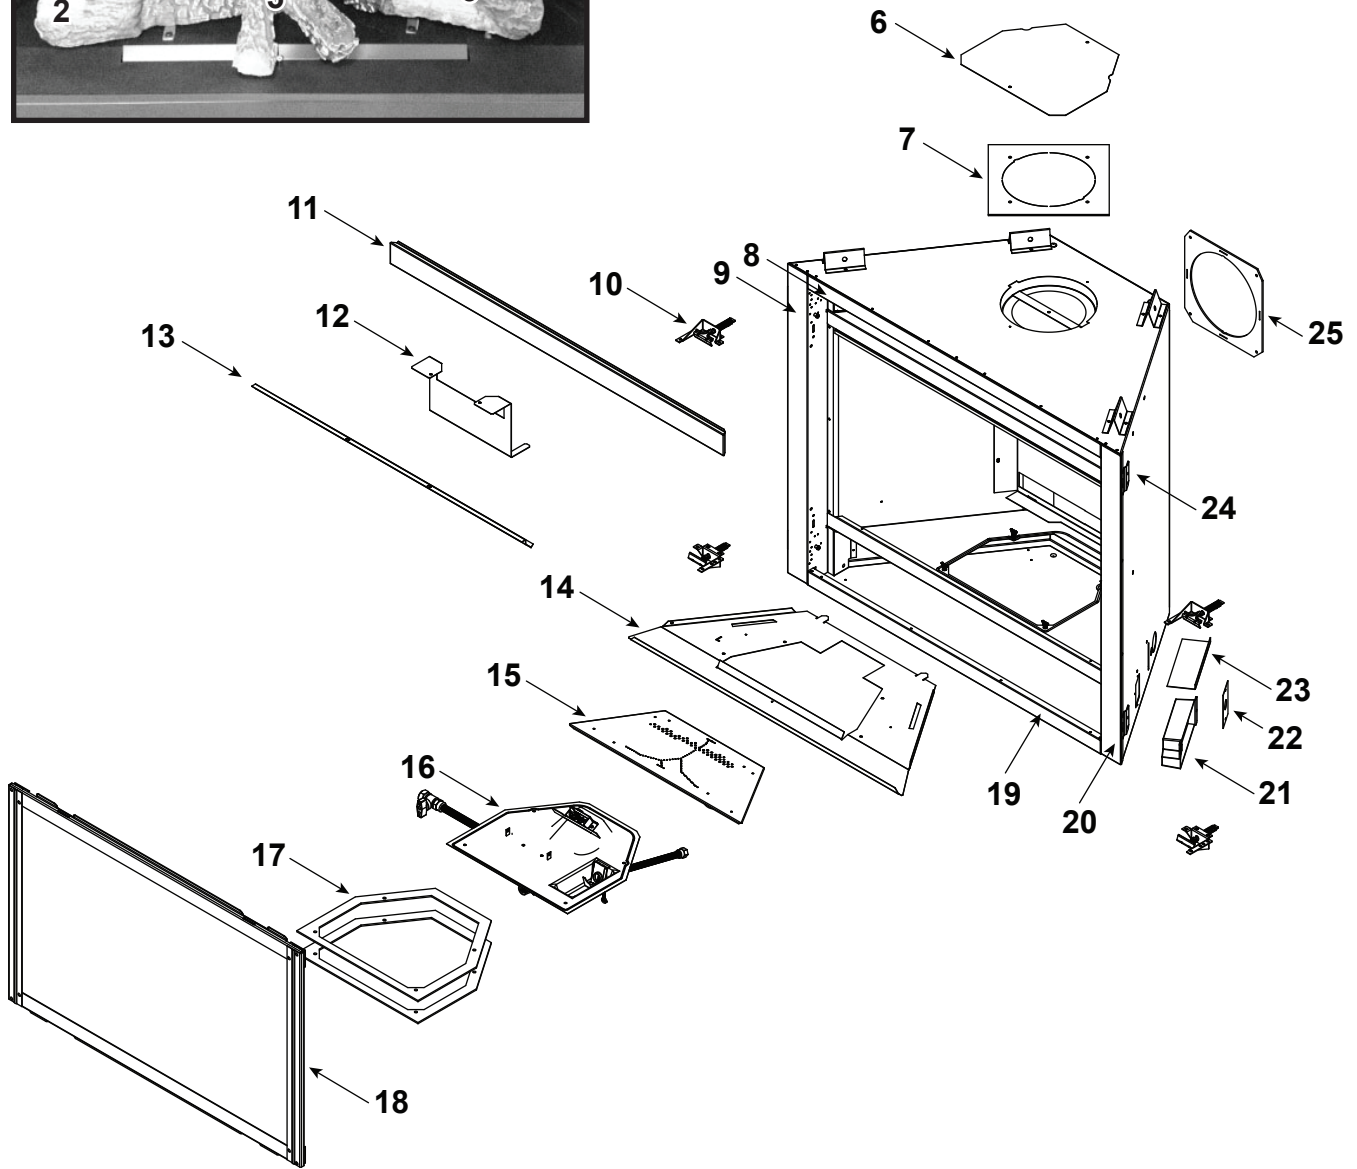

### Log Set Assembly

Part number list on following page.

IMPORTANT: THIS IS DATED INFORMATION. Parts must be ordered from a dealer or distributor. **Hearth and Home Technologies does not sell directly to consumers.** Provide model number and serial number when requesting service parts from your dealer or distributor.

Stocked  
at Depot

ITEM	DESCRIPTION	COMMENTS	PART NUMBER	
	Log Set Assembly		SRV2380-070	Y
1	Rear Log		SRV2380-071	
2	Front Left Log		SRV2380-072	
3	Front Right Log		SRV2380-073	
4	Top Log		SRV2380-074	
5	Middle Log		SRV2380-075	
6	Intake Cover Plate		2166-450	
7	Intake Cover Gasket		4031-239	
8	Not replaceable must order overlay (CUST4018-001)		4055-194	
9			4055-133	
10	Glass Latch Assembly	Qty 4 req	2382-400	Y
11	Dry Wall Lip		4031-205	
12	Exhaust Baffle		2382-129	
13	Glass Shield		4031-217	
14	Hearth Pan		2380-111	
15	Burner Assembly		2380-007	Y
16	Valve Assembly		<b>Refer to valve page</b>	
17	Gasket, Valve Plate	Qty 2 req	4055-135	
18	Glass Frame Assembly		GLA2380-018	Y
19	Not replaceable must order overlay (CUST4018-001)		4055-194	
20			4055-133	
21	Junction box		SRV4021-013	Y
22	Cover Plate		SRV4031-222	
23	Shield Junction Box		4031-193	
24	Nailing Flange	Qty 4 req	SRV4044-161	
25	Back Gasket		SRV4000-225	
	Touch-up Paint, Interior		SRV4021-110	
	Touch-up Paint, Exterior		TUP-GBK-12	
	Battery Pack		SRV593-594	Y
	Cord Clip		14218	
	Thumb Screws	Pkg of 25	4021-558/25	Y
	Lava Rock Bag Assembly		4040-094	
	Lava Rock, 3 Lbs		4021-297	
	Mineral Wool		SRV14333	
	Vermiculite		28746	