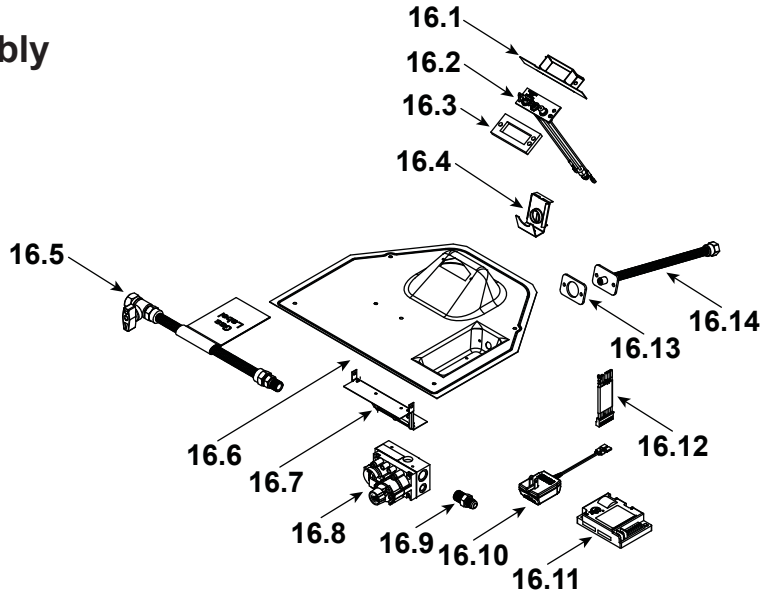

#16 Valve Assembly

IMPORTANT: THIS IS DATED INFORMATION. Parts must be ordered from a dealer or distributor. **Hearth and Home Technologies does not sell directly to consumers.** Provide model number and serial number when requesting service parts from your dealer or distributor.

Stocked at Depot

ITEM	DESCRIPTION	COMMENTS	PART NUMBER	
16.1	Pilot Shield		2382-131	
16.2	Pilot Assembly NG		SRV2090-012	Y
	Pilot Assembly Propane		2090-013	Y
16.3	Gasket, Pilot Assembly		4021-042	
16.4	Air Shutter Assembly		SRV4055-202	Y
16.5	Flex Ball Valve Assembly		SRV302-320	Y
16.6	Seal Plate Assembly		2382-584	
16.7	Valve Bracket		4055-205	
16.8	Valve NG		750-500	Y
	Valve Propane		2155-501	Y
16.9	Brass Fitting	Pkg of 5	303-315/5	Y
16.10	3 Volt Transformer		SRV593-593	Y
16.11	Module		593-592	Y
16.12	Module Wire Assembly		SRV593-590	Y
16.13	Gasket, Bulkhead		4021-429	
16.14	Bulkhead, Flexible		4021-512	Y
	Wire Assembly , Wall Switch		SRV2118-170	Y
	Orifice NG (.083)		4021-435	Y
	Orifice Propane (1.25mmC)		582-8125	Y
	Conversion Kit NG		DCKVN-Novus	Y
	Conversion Kit Propane		DCKVP-Novus	Y
	Pilot Orifice NG		SRV593-528	Y
	Pilot Orifice Propane		SRV593-527	Y
	Regulator NG		SRVNGK-DXV	Y
	Regulator Propane		SRVLPK-DXV	Y