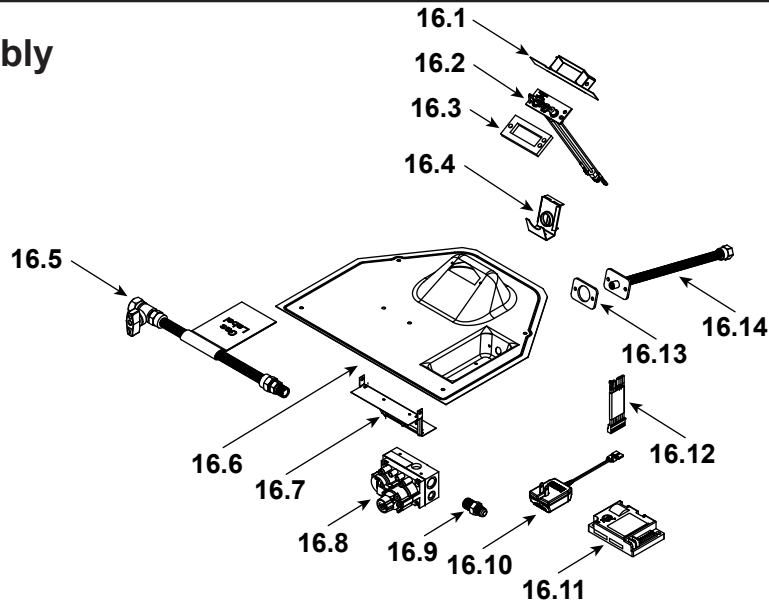

#16 Valve Assembly

IMPORTANT: THIS IS DATED INFORMATION. Parts must be ordered from a dealer or distributor. **Hearth and Home Technologies does not sell directly to consumers.** Provide model number and serial number when requesting service parts from your dealer or distributor.

Stocked at Depot

ITEM	DESCRIPTION	COMMENTS	PART NUMBER	
16.1	Pilot Shield		2382-131	
16.2	Pilot Assembly NG		SRV2090-012	Y
	Pilot Assembly Propane		2090-013	Y
16.3	Gasket, Pilot Assembly		4021-042	
16.4	Air Shutter Assembly		SRV4055-202	Y
16.5	Flex Ball Valve Assembly		SRV302-320	Y
16.6	Seal Plate Assembly		2382-584	
16.7	Valve Bracket		4055-205	
16.8	Valve NG		750-500	Y
	Valve Propane		2155-501	Y
16.9	Brass Fitting	Pkg of 5	303-315/5	Y
16.10	3 Volt Transformer		SRV593-593	Y
16.11	Module		SRV593-592	Y
16.12	Module Wire Assembly		SRV593-590	Y
16.13	Gasket, Bulkhead		4021-429	
16.14	Bulkhead, Flexible		4021-512	Y
	Wire Assembly , Wall Switch		SRV2118-170	Y
	Orifice NG (.083)		4021-435	Y
	Orifice Propane (1.25mmC)		582-8125	Y
	Conversion Kit NG		DCKVN-Novus	Y
	Conversion Kit Propane		DCKVP-Novus	Y
	Pilot Orifice NG		SRV593-528	Y
	Pilot Orifice Propane		SRV593-527	Y
	Regulator NG		SRVNGK-DXV	Y
	Regulator Propane	Not Available - Must Replace Valve