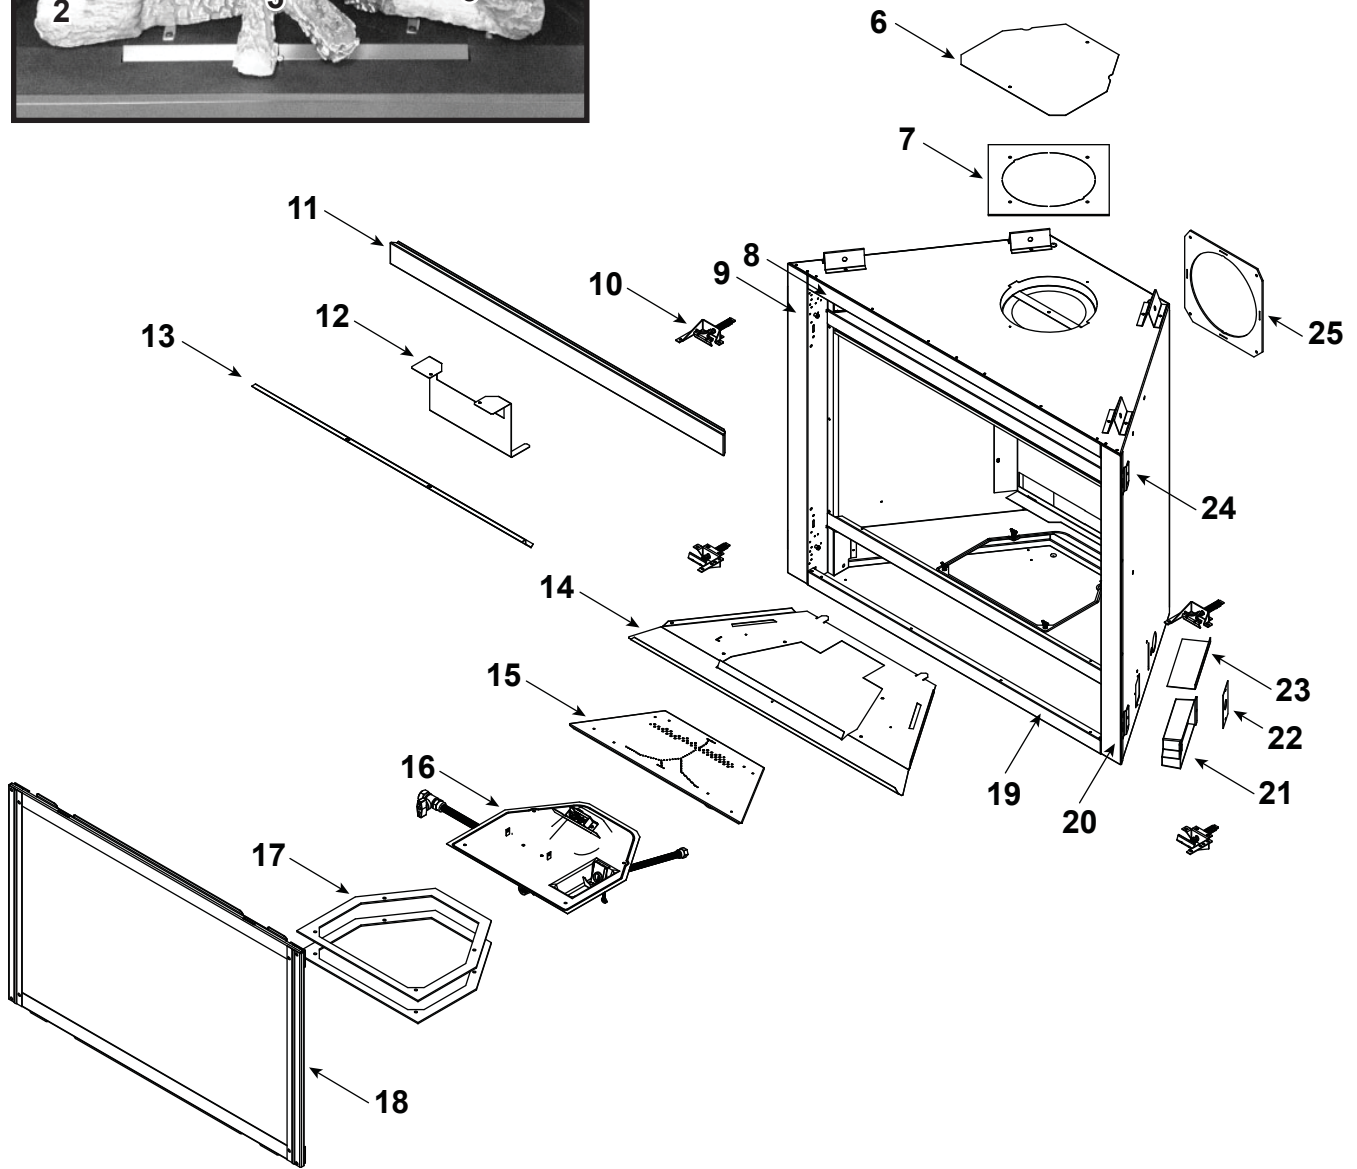

Log Set Assembly

Part number list on following page.

IMPORTANT: THIS IS DATED INFORMATION. Parts must be ordered from a dealer or distributor. **Hearth and Home Technologies does not sell directly to consumers.** Provide model number and serial number when requesting service parts from your dealer or distributor.

**Stocked
at Depot**

ITEM	DESCRIPTION	COMMENTS	PART NUMBER	
	Log Set Assembly		SRV2380-070	Y
1	Rear Log		SRV2380-071	
2	Front Left Log		SRV2380-072	
3	Front Right Log		SRV2380-073	
4	Top Log		SRV2380-074	
5	Middle Log		SRV2380-075	
6	Intake Cover Plate		2166-450	
7	Intake Cover Gasket		4031-239	
8	Not replaceable must order overlay (CUST4018-001)		4055-194	
9			4055-133	
10	Glass Latch Assembly	Qty 4 req	2382-400	Y
11	Dry Wall Lip		4031-205	
12	Exhaust Baffle		2382-129	
13	Glass Shield		4031-217	
14	Hearth Pan		2380-111	
15	Burner Assembly		2380-007	Y
16	Valve Assembly		Refer to valve page	
17	Gasket, Valve Plate	Qty 2 req	4055-135	
18	Glass Frame Assembly		GLA2380-018	Y
19	Not replaceable must order overlay (CUST4018-001)		4055-194	
20			4055-133	
21	Junction box		SRV4021-013	Y
22	Cover Plate		SRV4031-222	
23	Shield Junction Box		4031-193	
24	Nailing Flange	Qty 4 req	SRV4044-161	
25	Back Gasket		SRV4000-225	
	Touch-up Paint, Interior		4021-110	
	Touch-up Paint, Exterior		TUP-GBK-12	
	Battery Pack		SRV593-594	Y
	Cord Clip		14218	
	Thumb Screws	Pkg of 25	4021-558/25	Y
	Lava Rock Bag Assembly		4040-094	
	Lava Rock, 3 Lbs		4021-297	
	Mineral Wool		SRV14333	
	Vermiculite		28746	