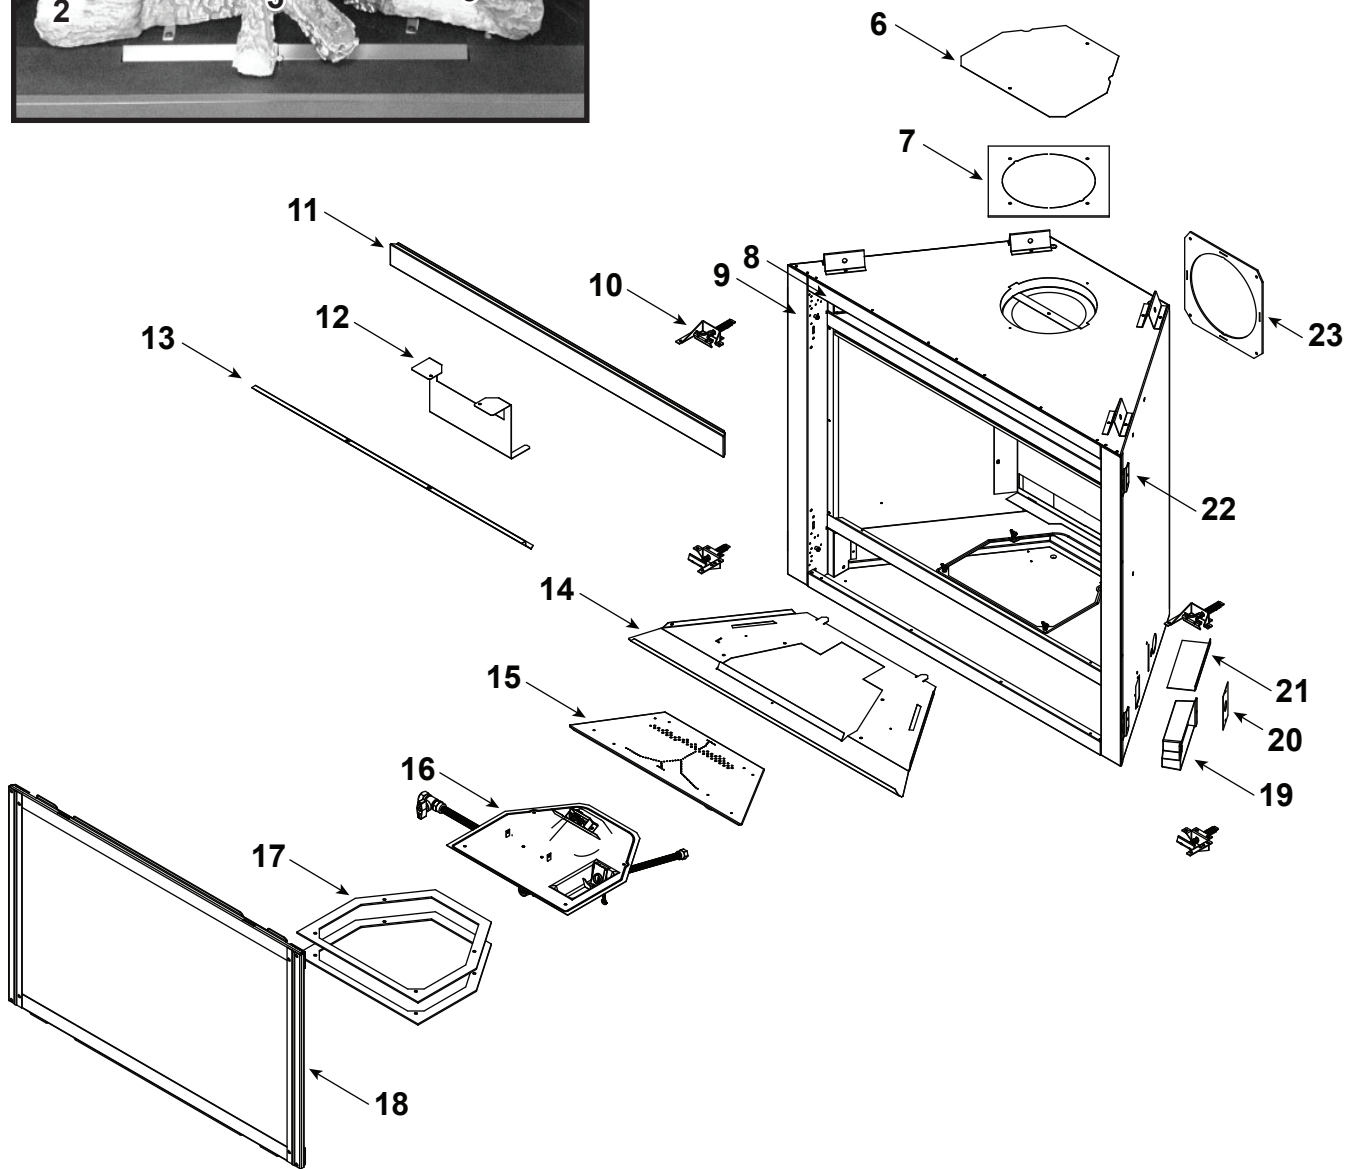

Log Set Assembly

Part number list on following page.

IMPORTANT: THIS IS DATED INFORMATION. Parts must be ordered from a dealer or distributor. **Hearth and Home Technologies does not sell directly to consumers.** Provide model number and serial number when requesting service parts from your dealer or distributor.

**Stocked
at Depot**

ITEM	DESCRIPTION	COMMENTS	PART NUMBER	
	Log Set Assembly		SRV2380-070	Y
1	Rear Log		SRV2380-071	
2	Front Left Log		SRV2380-072	
3	Front Right Log		SRV2380-073	
4	Top Log		SRV2380-074	
5	Middle Log		SRV2380-075	
6	Intake Cover Plate		2166-450	
7	Intake Cover Gasket		4031-239	
8	Top and Bottom Front Face		SRV4055-194	
9	Left and Right Front Face		SRV4055-133	
10	Glass Latch Assembly	Qty 4 req	2382-400	Y
11	Dry Wall Lip		4031-205	
12	Exhaust Baffle		2382-129	
13	Glass Shield		4031-217	
14	Hearth Pan		2380-111	
15	Burner Assembly		2380-007	Y
16	Valve Assembly		Refer to valve page	
17	Gasket, Valve Plate	Qty 2 req	4055-135	
18	Glass Frame Assembly		GLA2380-018	Y
19	Junction box	Pre LC5475379	SRV4021-013	Y
		Post LC5475379	SRV2326-013	Y
20	Cover Plate		SRV4031-222	
21	Shield Junction Box	Pre LC5475379	4031-193	
22	Nailing Flange	Qty 4 req	SRV4044-161	
23	Back Gasket		SRV4000-225	
	Firebox Overlay Kit		OVERLAY-NDV3630	
	Touch-up Paint, Interior	Pre LC5475379	SRV4021-110	
		Post LC5475379	TUPB-12	
	Touch-up Paint, Exterior		TUPB-12	
	Battery Pack		SRV593-594	Y
	Thumb Screws	Pkg of 25	4021-558/25	Y
	Lava Rock Bag Assembly		SRV4040-094	
	Lava Rock, 3 Lbs		4021-297	
	Mineral Wool		SRV14333	