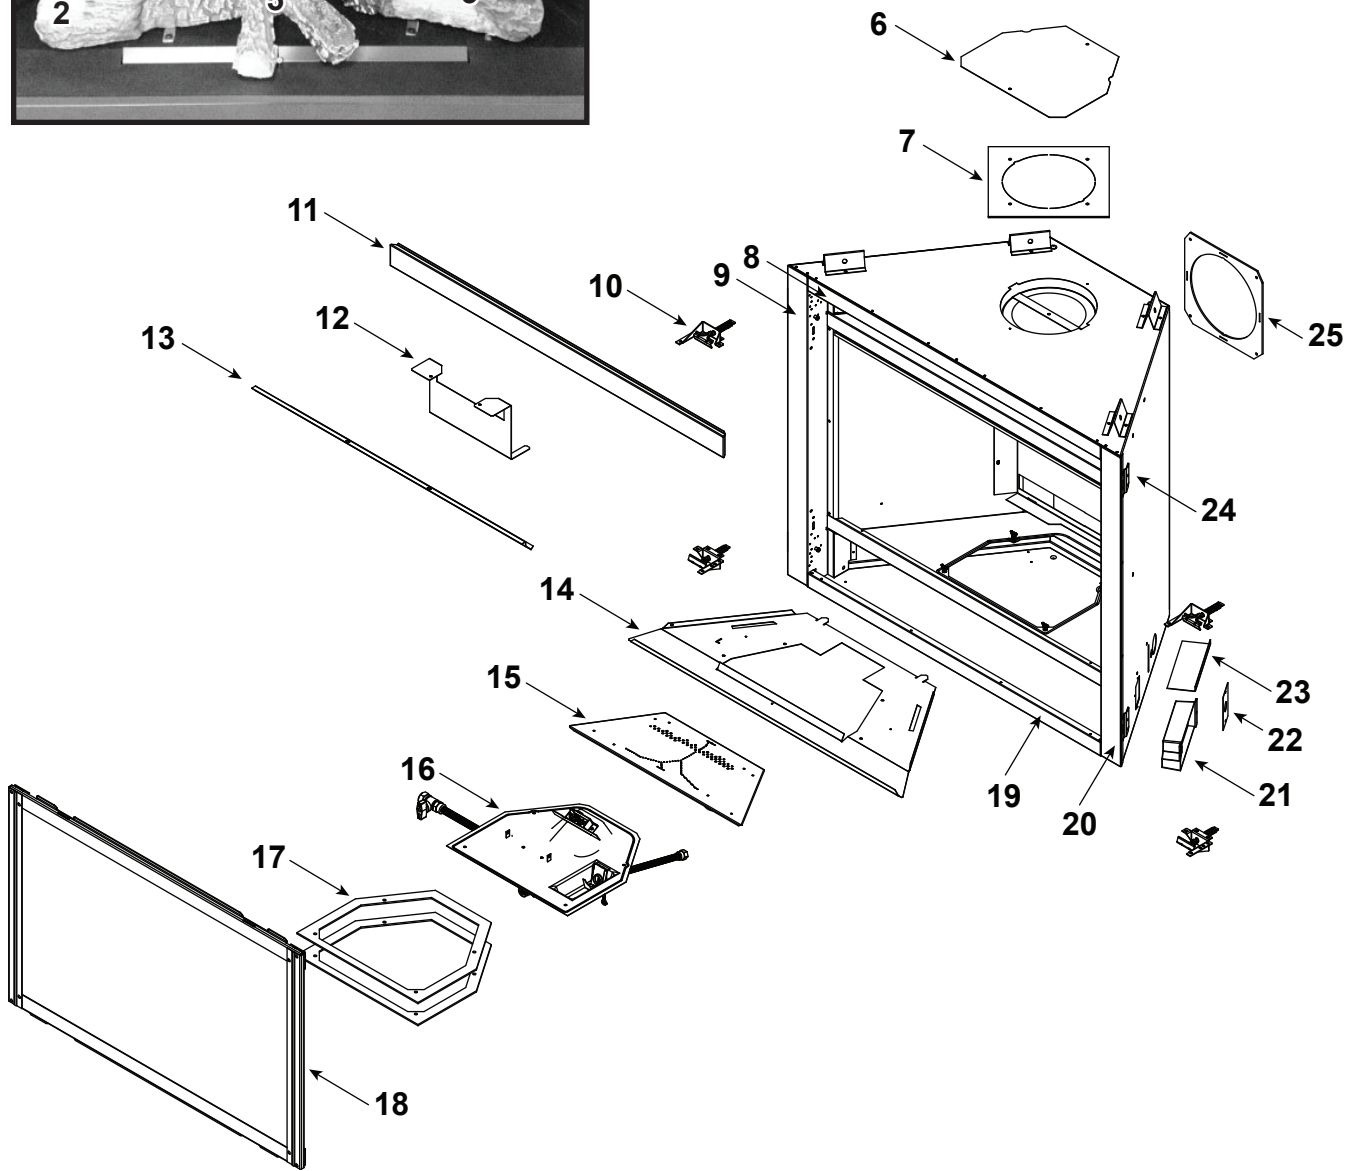

### Log Set Assembly

Part number list on following page.

IMPORTANT: THIS IS DATED INFORMATION. Parts must be ordered from a dealer or distributor. **Hearth and Home Technologies does not sell directly to consumers.** Provide model number and serial number when requesting service parts from your dealer or distributor.

Stocked  
at Depot

ITEM	DESCRIPTION	COMMENTS	PART NUMBER	
	Log Set Assembly		SRV2380-070	Y
1	Rear Log		SRV2380-071	
2	Front Left Log		SRV2380-072	
3	Front Right Log		SRV2380-073	
4	Top Log		SRV2380-074	
5	Middle Log		SRV2380-075	
6	Intake Cover Plate		2166-450	
7	Intake Cover Gasket		4031-239	
8	Not replaceable must order overlay (CUST4018-001)		4055-194	
9			4055-133	
10	Glass Latch Assembly	Qty 4 req	2382-400	Y
11	Dry Wall Lip		4031-205	
12	Exhaust Baffle		2382-129	
13	Glass Shield		4031-217	
14	Hearth Pan		2380-111	
15	Burner Assembly		2380-007	Y
16	Valve Assembly		<b>Refer to valve page</b>	
17	Gasket, Valve Plate	Qty 2 req	4055-135	
18	Glass Frame Assembly		GLA2380-018	Y
19	Not replaceable must order overlay (CUST4018-001)		4055-194	
20			4055-133	
21	Junction box	Pre LC5475379	SRV4021-013	Y
		Post LC5475379	SRV2326-013	Y
22	Cover Plate		SRV4031-222	
23	Shield Junction Box	Pre LC5475379	4031-193	
24	Nailing Flange	Qty 4 req	SRV4044-161	
25	Back Gasket		SRV4000-225	
	Firebox Overlay Kit		<b>OVERLAY-NDV3630</b>	
	Touch-up Paint, Interior	Pre LC5475379	SRV4021-110	
		Post LC5475379	TUPB-12	
	Touch-up Paint, Exterior		TUPB-12	
	Battery Pack		SRV593-594	Y
	Thumb Screws	Pkg of 25	4021-558/25	Y
	Lava Rock Bag Assembly		SRV4040-094	
	Lava Rock, 3 Lbs		4021-297	
	Mineral Wool		SRV14333	