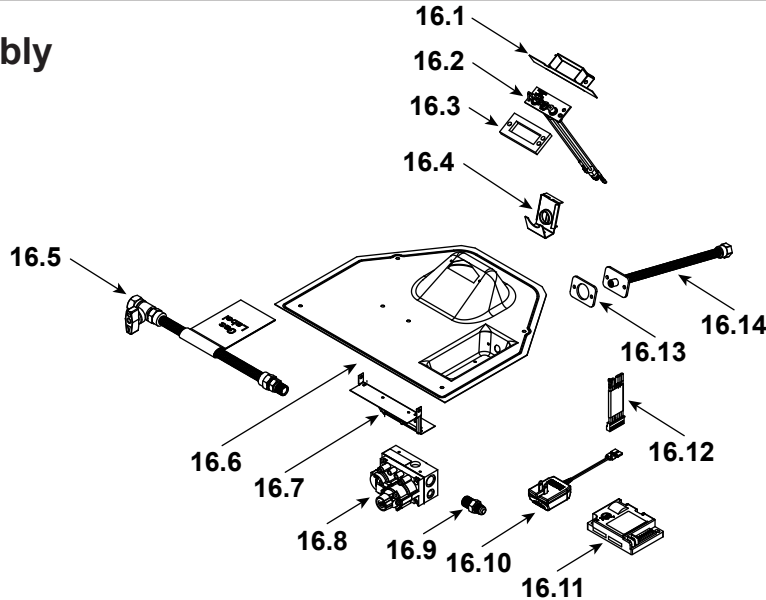

#16 Valve Assembly

IMPORTANT: THIS IS DATED INFORMATION. Parts must be ordered from a dealer or distributor. **Hearth and Home Technologies does not sell directly to consumers.** Provide model number and serial number when requesting service parts from your dealer or distributor.

Stocked at Depot

ITEM	DESCRIPTION	COMMENTS	PART NUMBER	
16.1	Pilot Shield		2382-131	
16.2	Pilot Assembly NG		SRV2090-012	Y
	Pilot Assembly Propane		2090-013	Y
16.3	Gasket, Pilot Assembly		4021-042	
16.4	Air Shutter Assembly		SRV4055-202	Y
16.5	Flex Ball Valve Assembly		SRV302-320	Y
16.6	Seal Plate Assembly		2382-584	
16.7	Valve Bracket		4055-205	
16.8	Valve NG		750-500	Y
	Valve Propane		2155-501	Y
16.9	Brass Fitting	Pkg of 5	303-315/5	Y
16.10	3 Volt Transformer		SRV593-593	Y
16.11	Module		SRV593-592	Y
16.12	Module Wire Assembly		SRV593-590	Y
16.13	Gasket, Bulkhead		SRV4021-429	
16.14	Bulkhead, Flexible		4021-512	Y
	Wire Assembly , Wall Switch		SRV2118-170	Y
	Orifice NG (.083)		4021-435	Y
	Orifice Propane (1.25mmC)		582-8125	Y
	Conversion Kit NG		DCKVN-Novus	Y
	Conversion Kit Propane		DCKVP-Novus	Y
	Pilot Orifice NG		SRV593-528	Y
	Pilot Orifice Propane		SRV593-527	Y
	Regulator NG		SRVNGK-DXV	Y
	Regulator Propane	Not Available - Must Replace Valve