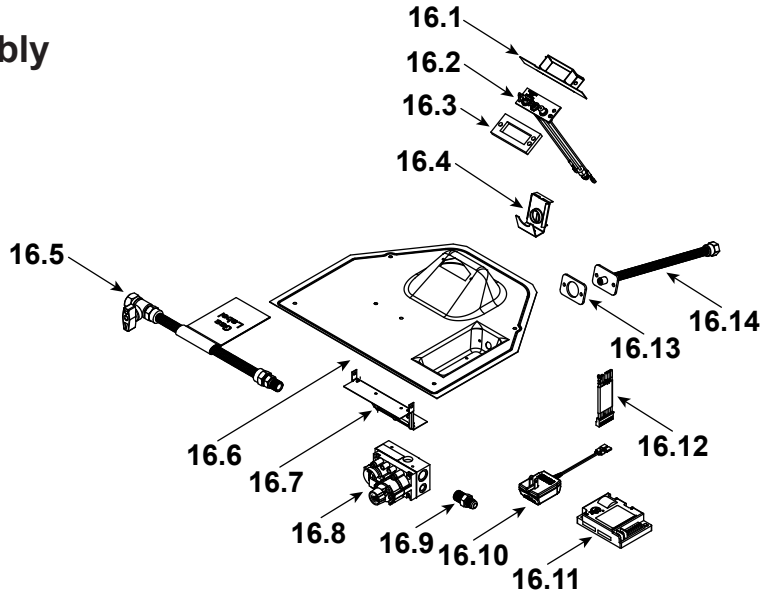

### Log Set Assembly

Part number list on following page.

IMPORTANT: THIS IS DATED INFORMATION. Parts must be ordered from a dealer or distributor. **Hearth and Home Technologies does not sell directly to consumers.** Provide model number and serial number when requesting service parts from your dealer or distributor.

Stocked  
at Depot

ITEM	DESCRIPTION	COMMENTS	PART NUMBER	
	Log Set Assembly		SRV2380-070	Y
1	Rear Log		SRV2380-071	
2	Front Left Log		SRV2380-072	
3	Front Right Log		SRV2380-073	
4	Top Log		SRV2380-074	
5	Middle Log		SRV2380-075	
6	Intake Cover Plate		2166-450	
7	Intake Cover Gasket		4031-239	
8	Not replaceable must order overlay (CUST4018-001)		4055-194	
9			4055-133	
10	Glass Latch Assembly	Qty 4 req	2382-400	Y
11	Dry Wall Lip		4031-205	
12	Exhaust Baffle		2382-129	
13	Glass Shield		4031-217	
14	Hearth Pan		2380-111	
15	Burner Assembly		2380-007	Y
16	Valve Assembly		<b>Refer to valve page</b>	
17	Gasket, Valve Plate	Qty 2 req	4055-135	
18	Glass Frame Assembly		GLA2380-018	Y
19	Not replaceable must order overlay (CUST4018-001)		4055-194	
20			4055-133	
21	Junction box		SRV4021-013	Y
22	Cover Plate		SRV4031-222	
23	Shield Junction Box		4031-193	
24	Nailing Flange	Qty 4 req	SRV4044-161	
25	Back Gasket		SRV4000-225	
	Touch-up Paint, Interior		SRV4021-110	
	Touch-up Paint, Exterior		TUP-GBK-12	
	Battery Pack		SRV593-594	Y
	Cord Clip		14218	
	Thumb Screws	Pkg of 25	4021-558/25	Y
	Lava Rock Bag Assembly		4040-094	
	Lava Rock, 3 Lbs		4021-297	
	Mineral Wool		SRV14333	
	Vermiculite		28746	

Additional service part numbers appear on following page.

**#16 Valve Assembly**

IMPORTANT: THIS IS DATED INFORMATION. Parts must be ordered from a dealer or distributor. **Hearth and Home Technologies does not sell directly to consumers.** Provide model number and serial number when requesting service parts from your dealer or distributor.