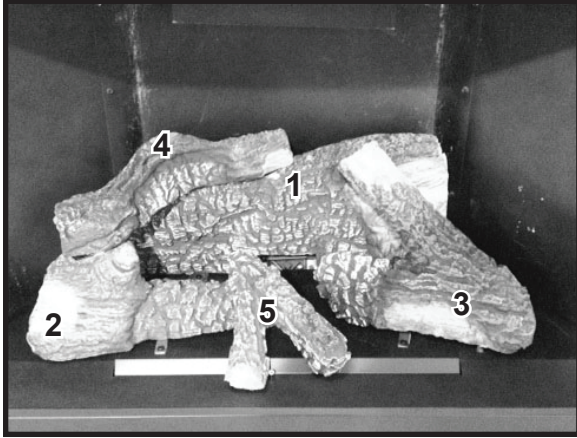

Log Set Assembly

Part number list on following page.

IMPORTANT: THIS IS DATED INFORMATION. Parts must be ordered from a dealer or distributor. **Hearth and Home Technologies does not sell directly to consumers.** Provide model number and serial number when requesting service parts from your dealer or distributor.

Stocked
at Depot

ITEM	DESCRIPTION	COMMENTS	PART NUMBER	
	Log Set Assembly		SRV2380-070	Y
1	Rear Log		SRV2380-071	
2	Front Left Log		SRV2380-072	
3	Front Right Log		SRV2380-073	
4	Top Log		SRV2380-074	
5	Middle Log		SRV2380-075	
6	Intake Cover Plate		2166-450	
7	Intake Cover Gasket		4031-239	
8	Not replaceable must order overlay (CUST4018-001)		4055-194	
9			4055-133	
10	Glass Latch Assembly	Qty 4 req	2382-400	Y
11	Dry Wall Lip		4031-205	
12	Exhaust Baffle		2382-129	
13	Glass Shield		4031-217	
14	Hearth Pan		2380-111	
15	Burner Assembly		2380-007	Y
16	Valve Assembly		Refer to valve page	
17	Gasket, Valve Plate	Qty 2 req	4055-135	
18	Glass Frame Assembly		GLA2380-018	Y
19	Not replaceable must order overlay (CUST4018-001)		4055-194	
20			4055-133	
21	Junction box		SRV4021-013	Y
22	Cover Plate		SRV4031-222	
23	Shield Junction Box		4031-193	
24	Nailing Flange	Qty 4 req	SRV4044-161	
25	Back Gasket		SRV4000-225	
	Touch-up Paint, Interior		SRV4021-110	
	Touch-up Paint, Exterior		TUP-GBK-12	
	Battery Pack		SRV593-594	Y
	Cord Clip		14218	
	Thumb Screws	Pkg of 25	4021-558/25	Y
	Lava Rock Bag Assembly		4040-094	
	Lava Rock, 3 Lbs		4021-297	
	Mineral Wool		SRV14333	
	Vermiculite		28746	

Additional service part numbers appear on following page.