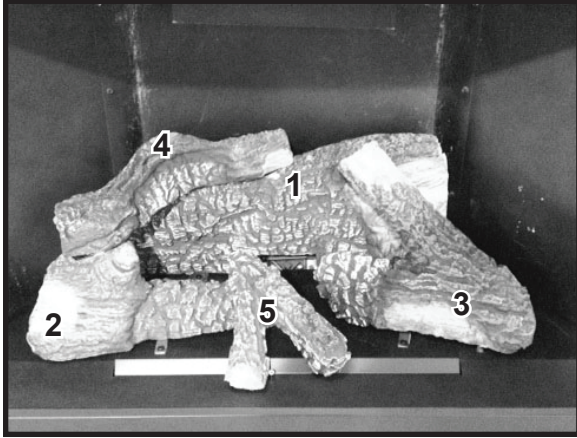

Log Set Assembly

Part number list on following page.

IMPORTANT: THIS IS DATED INFORMATION. Parts must be ordered from a dealer or distributor. **Hearth and Home Technologies does not sell directly to consumers.** Provide model number and serial number when requesting service parts from your dealer or distributor.

**Stocked
at Depot**

ITEM	DESCRIPTION	COMMENTS	PART NUMBER	
	Log Set Assembly		SRV2380-070	Y
1	Rear Log		SRV2380-071	
2	Front Left Log		SRV2380-072	
3	Front Right Log		SRV2380-073	
4	Top Log		SRV2380-074	
5	Middle Log		SRV2380-075	
6	Intake Cover Plate		2166-450	
7	Intake Cover Gasket		4031-239	
8	Top and Bottom Front Face		SRV4055-194	
9	Left and Right Front Face		SRV4055-133	
10	Glass Latch Assembly	Qty 4 req	2382-400	Y
11	Dry Wall Lip		4031-205	
12	Exhaust Baffle		2382-129	
13	Glass Shield		4031-217	
14	Hearth Pan		2380-111	
15	Burner Assembly		2380-007	Y
16	Valve Assembly		Refer to valve page	
17	Gasket, Valve Plate	Qty 2 req	4055-135	
18	Glass Frame Assembly		GLA2380-018	Y
19	Junction box	Pre LC5475379	SRV4021-013	Y
		Post LC5475379	SRV2326-013	Y
20	Cover Plate		SRV4031-222	
21	Shield Junction Box	Pre LC5475379	4031-193	
22	Nailing Flange	Qty 4 req	SRV4044-161	
23	Back Gasket		SRV4000-225	
	Firebox Overlay Kit		OVERLAY-NDV3630	
	Touch-up Paint, Interior	Pre LC5475379	SRV4021-110	
		Post LC5475379	TUPB-12	
	Touch-up Paint, Exterior		TUPB-12	
	Battery Pack		SRV593-594	Y
	Thumb Screws	Pkg of 25	4021-558/25	Y
	Lava Rock Bag Assembly		SRV4040-094	
	Lava Rock, 3 Lbs		4021-297	
	Mineral Wool		SRV14333	

Additional service part numbers appear on following page.