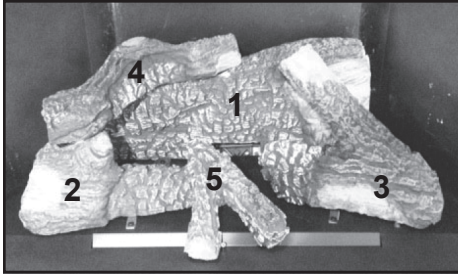

Log Set Assembly

Part number list on following page.

IMPORTANT: THIS IS DATED INFORMATION. Parts must be ordered from a dealer or distributor. **Hearth and Home Technologies does not sell directly to consumers.** Provide model number and serial number when requesting service parts from your dealer or distributor.

**Stocked
at Depot**

ITEM	DESCRIPTION	COMMENTS	PART NUMBER	
	Log Set Assembly		SRV2381-070	Y
1	Rear Log		SRV2380-071	
2	Front Left Log		SRV2381-072	
3	Front Right Log		SRV2381-073	
4	Top Log		SRV2380-074	
5	Middle Log		SRV2380-075	
6	Intake Cover Plate		2166-450	
7	Intake Cover Gasket		4031-239	
8	Not replaceable must order overlay (CUST4018-001)		4055-195	
9			4055-133	
10	Glass Latch Assembly	Qty 4 req	2382-400	Y
11	Dry Wall Lip		4031-206	
12	Exhaust Baffle		2382-129	
13	Glass Shield		4031-218	
14	Hearth Pan		2381-111	
15	Burner Assembly		2381-007	Y
16	Valve Assembly		Refer to Valve page	
17	Gasket, Valve Plate	Qty 2 req	4055-135	
18	Glass Frame Assembly		GLA2381-018	Y
19	Not replaceable must order overlay (CUST4018-001)		4055-195	
20			4055-133	
21	Junction box		SRV2326-013	Y
22	Cover Plate		SRV4031-222	
23	Nailing Flange	Qty 4 req	SRV4044-161	
24	Back Gasket		SRV4000-225	
	Touch-up Paint, Interior	Pre LC6013112	SRV4021-110	
		Post LC6013111	TUPB-12	
	Touch-up Paint, Exterior		TUPB-12	
	Thumb Screws	Pkg of 25	4021-558/25	Y
	Lava Rock Bag Assembly		SRV4040-094	
	Lava Rock, 3 Lbs		4021-297	
	Mineral Wool		SRV14333	