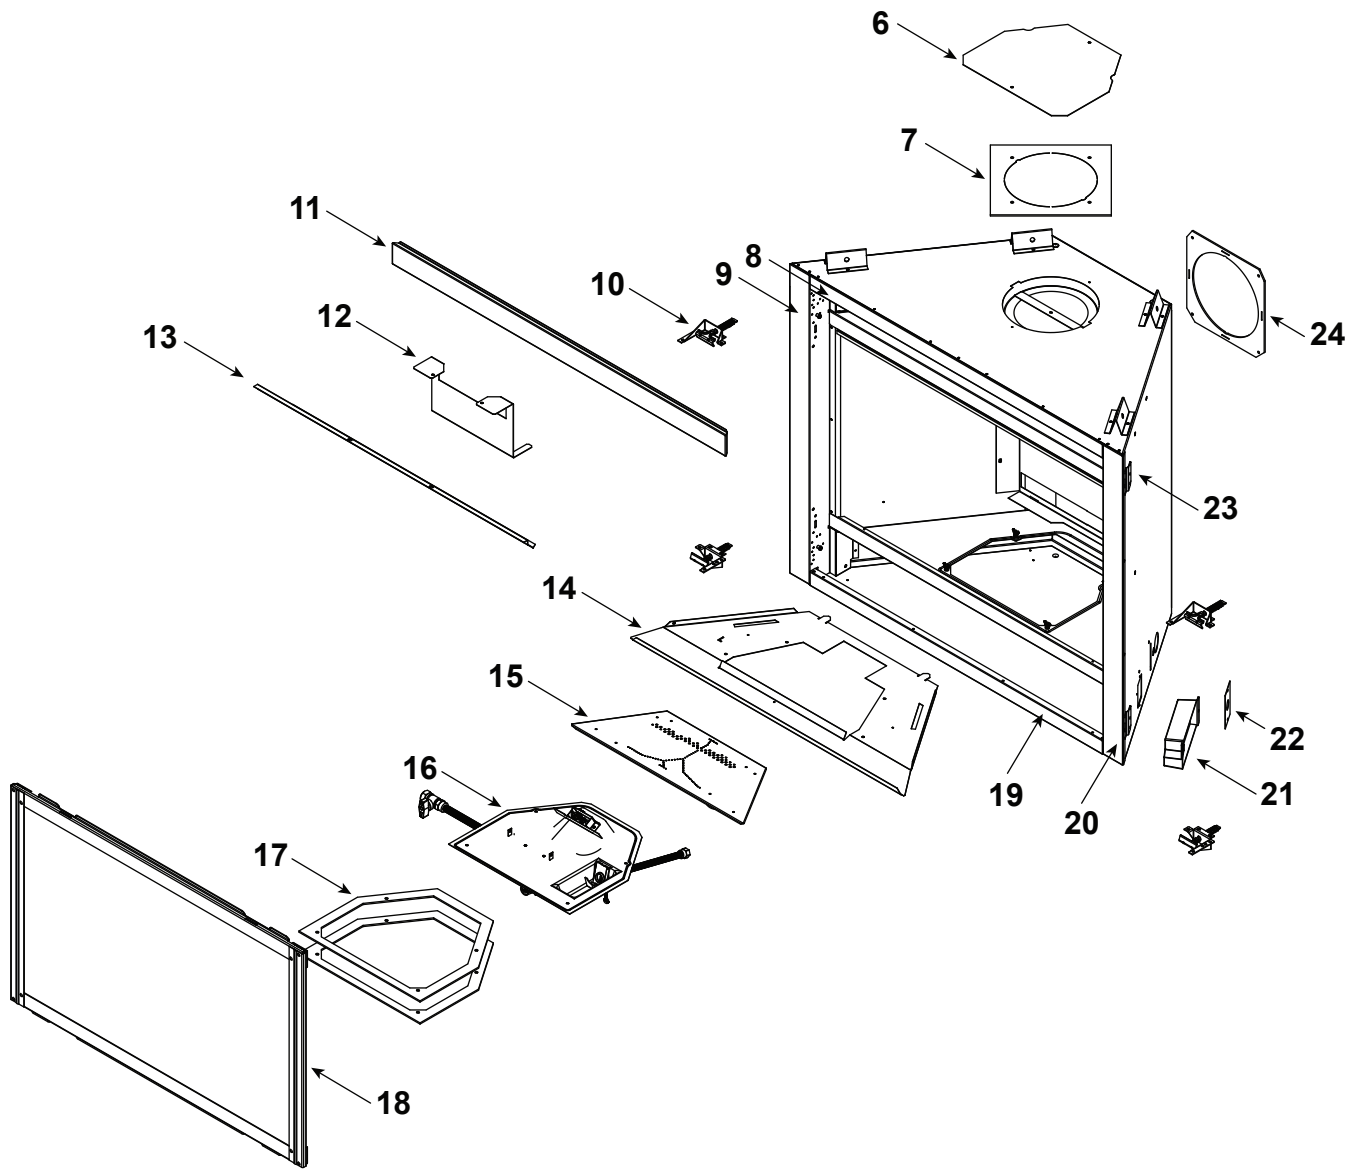

Log Set Assembly

Part number list on following page.

IMPORTANT: THIS IS DATED INFORMATION. Parts must be ordered from a dealer or distributor. **Hearth and Home Technologies does not sell directly to consumers.** Provide model number and serial number when requesting service parts from your dealer or distributor.

**Stocked
at Depot**

ITEM	DESCRIPTION	COMMENTS	PART NUMBER	
	Log Set Assembly		SRV2381-070	Y
1	Rear Log		SRV2380-071	
2	Front Left Log		SRV2381-072	
3	Front Right Log		SRV2381-073	
4	Top Log		SRV2380-074	
5	Middle Log		SRV2380-075	
6	Intake Cover Plate		2166-450	
7	Intake Cover Gasket		4031-239	
8	Not replaceable must order overlay (CUST4018-001)		4055-195	
9			4055-133	
10	Glass Latch Assembly	Qty 4 req	2382-400	Y
11	Dry Wall Lip		4031-206	
12	Exhaust Baffle		2382-129	
13	Glass Shield		4031-218	
14	Hearth Pan		2381-111	
15	Burner Assembly		2381-007	Y
16	Valve Assembly		Refer to Valve page	
17	Gasket, Valve Plate	Qty 2 req	4055-135	
18	Glass Frame Assembly		GLA2381-018	Y
19	Not replaceable must order overlay (CUST4018-001)		4055-195	
20			4055-133	
21	Junction box		SRV2326-013	Y
22	Cover Plate		SRV4031-222	
23	Nailing Flange	Qty 4 req	SRV4044-161	
24	Back Gasket		SRV4000-225	
	Touch-up Paint, Interior	Pre LC6013112	SRV4021-110	
		Post LC6013111	TUPB-12	
	Touch-up Paint, Exterior		TUPB-12	
	Thumb Screws	Pkg of 25	4021-558/25	Y
	Lava Rock Bag Assembly		SRV4040-094	
	Lava Rock, 3 Lbs		4021-297	
	Mineral Wool		SRV14333	