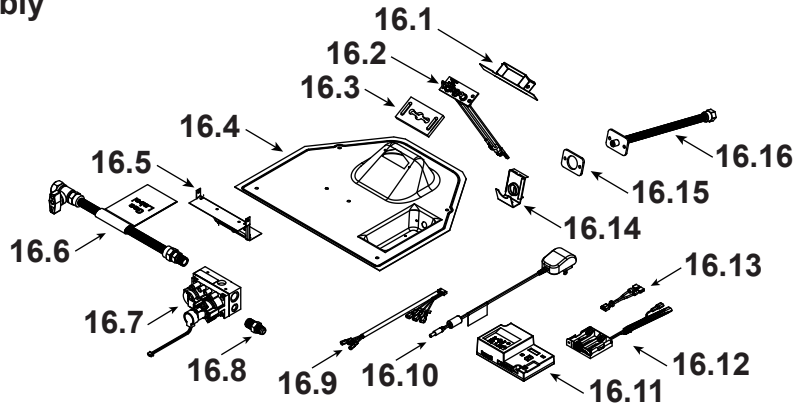

#16 Valve Assembly

IMPORTANT: THIS IS DATED INFORMATION. Parts must be ordered from a dealer or distributor. **Hearth and Home Technologies does not sell directly to consumers.** Provide model number and serial number when requesting service parts from your dealer or distributor.

**Stocked
at Depot**

ITEM	DESCRIPTION	COMMENTS	PART NUMBER	
16.1	Pilot Shield		2382-131	
16.2	Pilot Assembly NG		SRV2090-012	Y
	Pilot Assembly Propane		2090-013	Y
16.3	Gasket, Pilot Assembly		4021-042	
16.4	Seal Plate Assembly		2382-584	
16.5	Valve Bracket		4055-205	
16.6	Flex Ball Valve Assembly		SRV302-320	Y
16.7	Valve NG		SRV2166-302	Y
	Valve Propane		2166-303	Y
16.8	Brass Fitting	Pkg of 5	303-315/5	Y
16.9	Wire Harness, IFT 6 Pin		SRV2326-132	Y
16.10	Transformer		SRV2326-131	Y
16.11	Module, IFT Control		SRV2326-130	Y
16.12	Battery Pack**		SRV2326-134	Y
16.13	Jumper Wire		SRV2187-198	Y
16.14	Air Shutter Assembly		SRV4055-202	Y
16.15	Gasket, Bulkhead		4021-429	
16.16	Bulkhead, Flexible		4021-512	Y
	Wire Assembly , Wall Switch		SRV2118-170	Y
	Orifice NG (#43C)		SRV582-843	Y
	Orifice Propane (#55C)		582-855	Y
	Conversion Kit NG		NGK-NOVUS-IFT	Y
	Conversion Kit Propane		LPK-NOVUS-IFT	Y
	Pilot Orifice NG		SRV593-528	Y
	Pilot Orifice Propane		SRV593-527	Y
	Regulator NG		NGK-DXV-50	Y
	Regulator Propane		SRVLPK-DXV-50	Y

**Fuse for battery pack can be sourced locally, not a warranty item. Specs are 250v, 3A fuse, 3/4" long