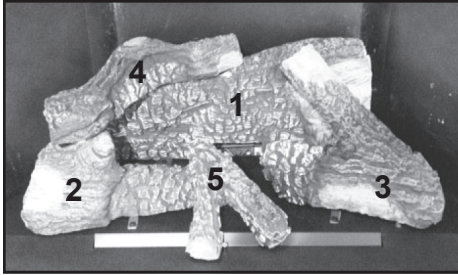

Log Set Assembly

Part number list on following page.

IMPORTANT: THIS IS DATED INFORMATION. Parts must be ordered from a dealer or distributor. **Hearth and Home Technologies does not sell directly to consumers.** Provide model number and serial number when requesting service parts from your dealer or distributor.

**Stocked
at Depot**

ITEM	DESCRIPTION	COMMENTS	PART NUMBER	
	Log Set Assembly		SRV2380-070	Y
1	Rear Log		SRV2380-071	
2	Front Left Log		SRV2380-072	
3	Front Right Log		SRV2380-073	
4	Top Log		SRV2380-074	
5	Middle Log		SRV2380-075	
6	Intake Cover Plate		2166-450	
7	Intake Cover Gasket		4031-239	
8	Not replaceable must order overlay (CUST4018-001)		4055-194	
9			4055-133	
10	Glass Latch Assembly	Qty 4 req	2382-400	Y
11	Dry Wall Lip		4031-205	
12	Exhaust Baffle		2382-129	
13	Glass Shield		4031-217	
14	Hearth Pan		2380-111	
15	Burner Assembly		2380-007	Y
16	Valve Assembly		Refer to valve page	
17	Gasket, Valve Plate	Qty 2 req	4055-135	
18	Glass Frame Assembly		GLA2380-018	Y
19	Not replaceable must order overlay (CUST4018-001)		4055-194	
20			4055-133	
21	Junction box		SRV2326-013	Y
22	Cover Plate		SRV4031-222	
23	Nailing Flange	Qty 4 req	SRV4044-161	
24	Back Gasket		SRV4000-225	
	Touch-up Paint, Interior	Pre LC6013112	SRV4021-110	
		Post LC6013111	TUPB-12	
	Touch-up Paint, Exterior		TUPB-12	
	Thumb Screws	Pkg of 25	4021-558/25	Y
	Lava Rock Bag Assembly		SRV4040-094	
	Lava Rock, 3 Lbs		4021-297	
	Mineral Wool		SRV14333	