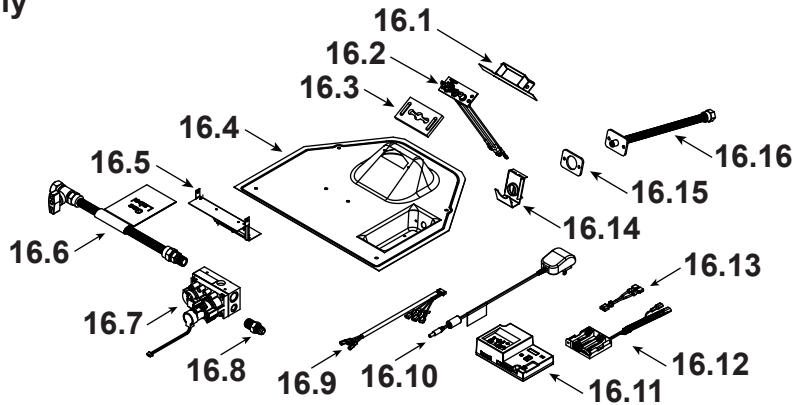

#16 Valve Assembly

IMPORTANT: THIS IS DATED INFORMATION. Parts must be ordered from a dealer or distributor. **Hearth and Home Technologies does not sell directly to consumers.** Provide model number and serial number when requesting service parts from your dealer or distributor.

Stocked at Depot

ITEM	DESCRIPTION	COMMENTS	PART NUMBER	
16.1	Pilot Shield		2382-131	
16.2	Pilot Assembly NG		SRV2090-012	Y
	Pilot Assembly Propane		2090-013	Y
16.3	Gasket, Pilot Assembly		4021-042	
16.4	Seal Plate Assembly		2382-584	
16.5	Valve Bracket		4055-205	
16.6	Flex Ball Valve Assembly		SRV302-320	Y
16.7	Valve NG		SRV2166-302	Y
	Valve Propane		2166-303	Y
16.8	Brass Fitting	Pkg of 5	303-315/5	Y
16.9	Wire Harness, IFT 6 Pin		SRV2326-132	Y
16.10	Transformer		SRV2326-131	Y
16.11	Module, IFT Control		SRV2326-130	Y
16.12	Battery Pack**		SRV2326-134	Y
16.13	Jumper Wire		SRV2187-198	Y
16.14	Air Shutter Assembly		SRV4055-202	Y
16.15	Gasket, Bulkhead		4021-429	
16.16	Bulkhead, Flexible		4021-512	Y
	Wire Assembly , Wall Switch		SRV2118-170	Y
	Orifice NG (.083)		4021-435	Y
	Orifice Propane (1.25mmC)		582-8125	Y
	Conversion Kit NG		NGK-NOVUS-IFT	Y
	Conversion Kit Propane		LPK-NOVUS-IFT	Y
	Pilot Orifice NG		SRV593-528	Y
	Pilot Orifice Propane		SRV593-527	Y
	Regulator NG		NGK-DXV-50	Y
	Regulator Propane		SRVLPK-DXV-50	Y

**Fuse for battery pack can be sourced locally, not a warranty item. Specs are 250v, 3A fuse, 3/4" long