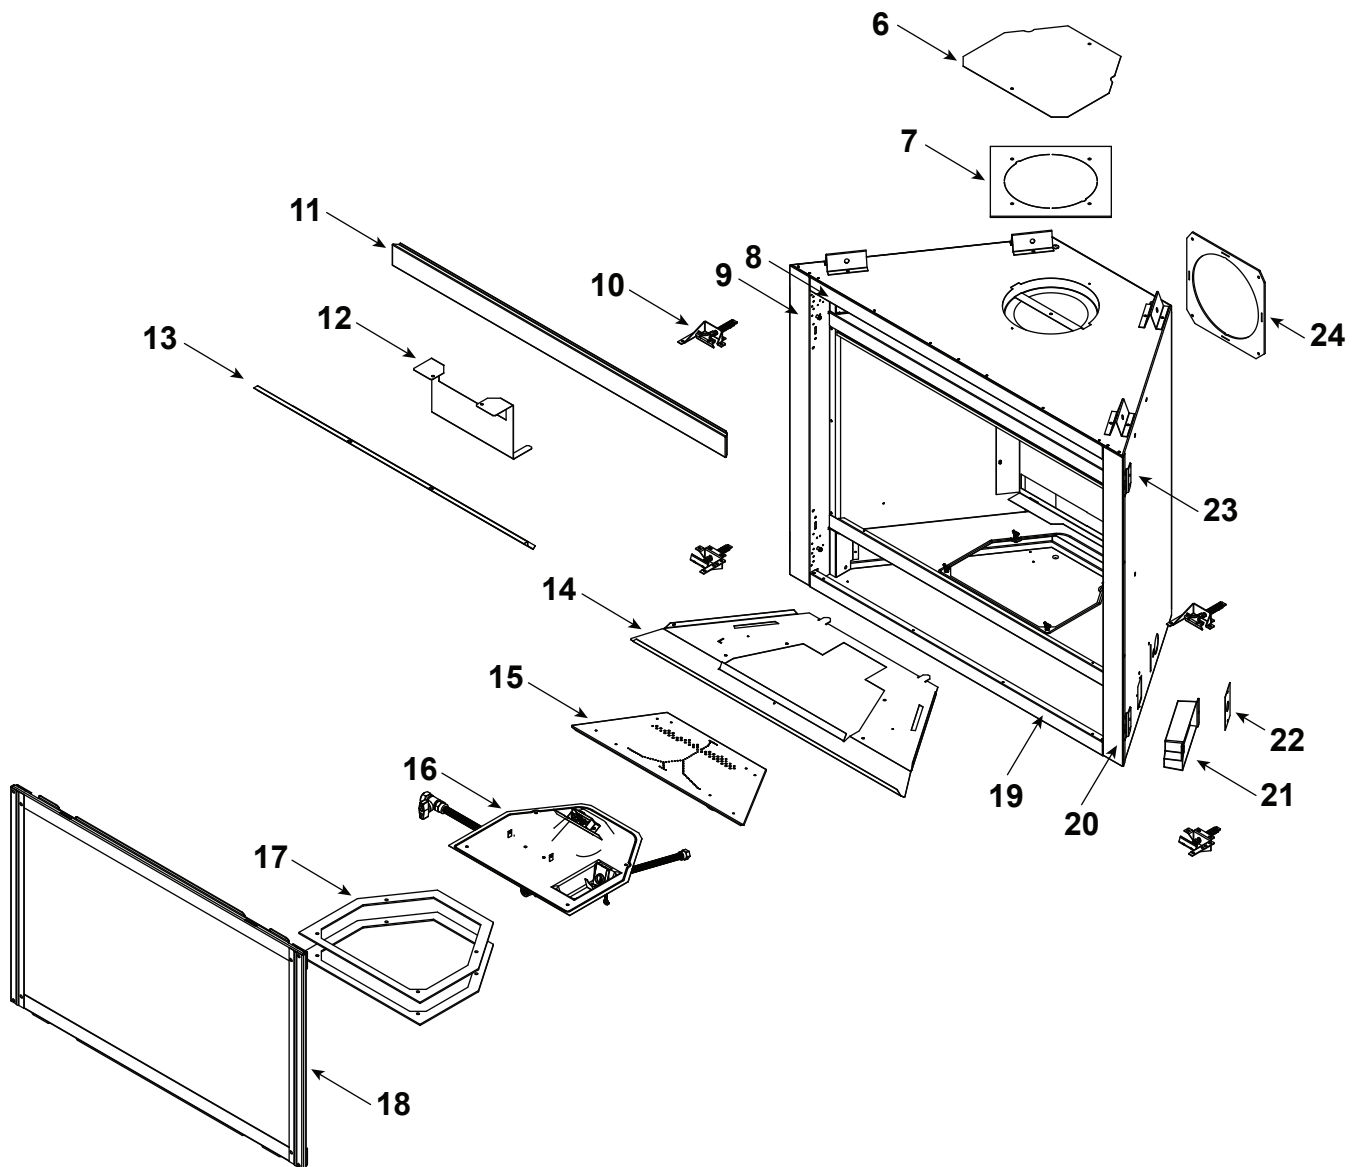

Log Set Assembly

Part number list on following page.

IMPORTANT: THIS IS DATED INFORMATION. Parts must be ordered from a dealer or distributor. **Hearth and Home Technologies does not sell directly to consumers.** Provide model number and serial number when requesting service parts from your dealer or distributor.

**Stocked
at Depot**

ITEM	DESCRIPTION	COMMENTS	PART NUMBER	
	Log Set Assembly		SRV2380-070	Y
1	Rear Log		SRV2380-071	
2	Front Left Log		SRV2380-072	
3	Front Right Log		SRV2380-073	
4	Top Log		SRV2380-074	
5	Middle Log		SRV2380-075	
6	Intake Cover Plate		2166-450	
7	Intake Cover Gasket		4031-239	
8	Not replaceable must order overlay (CUST4018-001)		4055-194	
9			4055-133	
10	Glass Latch Assembly	Qty 4 req	2382-400	Y
11	Dry Wall Lip		4031-205	
12	Exhaust Baffle		2382-129	
13	Glass Shield		4031-217	
14	Hearth Pan		2380-111	
15	Burner Assembly		2380-007	Y
16	Valve Assembly		Refer to valve page	
17	Gasket, Valve Plate	Qty 2 req	4055-135	
18	Glass Frame Assembly		GLA2380-018	Y
19	Not replaceable must order overlay (CUST4018-001)		4055-194	
20			4055-133	
21	Junction box		SRV2326-013	Y
22	Cover Plate		SRV4031-222	
23	Nailing Flange	Qty 4 req	SRV4044-161	
24	Back Gasket		SRV4000-225	
	Touch-up Paint, Interior	Pre LC6013112	SRV4021-110	
		Post LC6013111	TUPB-12	
	Touch-up Paint, Exterior		TUPB-12	
	Thumb Screws	Pkg of 25	4021-558/25	Y
	Lava Rock Bag Assembly		SRV4040-094	
	Lava Rock, 3 Lbs		4021-297	
	Mineral Wool		SRV14333	