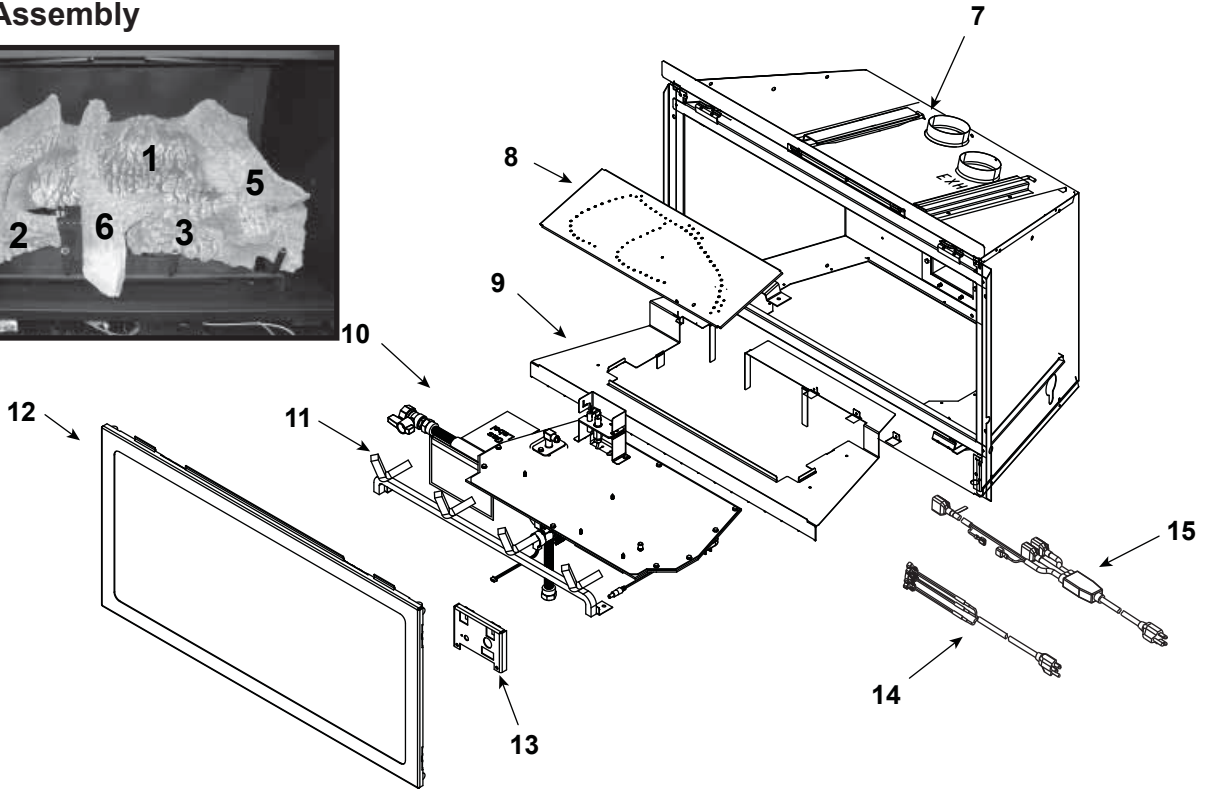

Log Set Assembly

IMPORTANT: THIS IS DATED INFORMATION. When requesting service or replacement parts for your appliance please provide model number and serial number. All parts listed in this manual may be ordered from an authorized dealer.

Stocked at Depot

ITEM	DESCRIPTION	COMMENTS	PART NUMBER	
	Log Assembly		LOGS-NDI35	Y
1	Log 1	No longer available, Must order complete assembly	SRV2224-701	
2	Log 2		SRV2224-706	
3	Log 3		SRV2224-702	
4	Log 4		SRV2224-703	
5	Log 5		SRV2224-704	
6	Log 6		SRV2224-705	
7	Fireplace Termination Assembly		2205-012	
	Flex Pipe Handle		438-351	
	Gasket		2206-401	
8	Burner Assembly		2224-007	Y
9	Base Pan	No Longer Available	2205-106	
10	Valve Assembly		Refer to valve page.	
11	Grate Assembly		2224-016	
12	Glass Door Assembly		GLA-2205	Y
13	Control Panel		2205-129	
14	Cord Assembly		2226-017	Y
15	Wire Assembly		2206-068	Y

Additional service part numbers appear on following page.