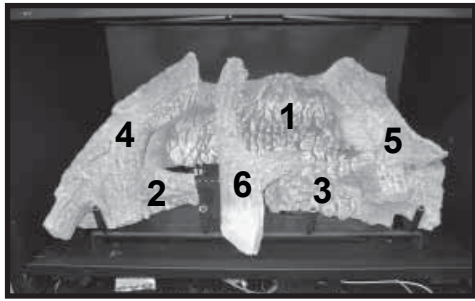

Log Set Assembly

IMPORTANT: THIS IS DATED INFORMATION. When requesting service or replacement parts for your appliance please provide model number and serial number. All parts listed in this manual may be ordered from an authorized dealer.

Stocked at Depot

ITEM	DESCRIPTION	COMMENTS	PART NUMBER	
	Log Assembly		LOGS-NDI35	Y
1	Log 1	No longer available, Must order complete assembly	SRV2224-701	
2	Log 2		SRV2224-706	
3	Log 3		SRV2224-702	
4	Log 4		SRV2224-703	
5	Log 5		SRV2224-704	
6	Log 6		SRV2224-705	
7	Fireplace Termination Assembly		2205-012	
	Flex Pipe Handle		438-351	
	Gasket		2206-401	
8	Burner Assembly		2224-007	Y
9	Base Pan	No Longer Available	2205-106	
10	Valve Assembly		Refer to valve page.	
11	Grate Assembly		2224-016	
12	Glass Door Assembly		GLA-2205	Y
13	Control Panel		2205-129	
14	Cord Assembly		2226-017	Y
15	Wire Assembly		2206-068	Y

Additional service part numbers appear on following page.