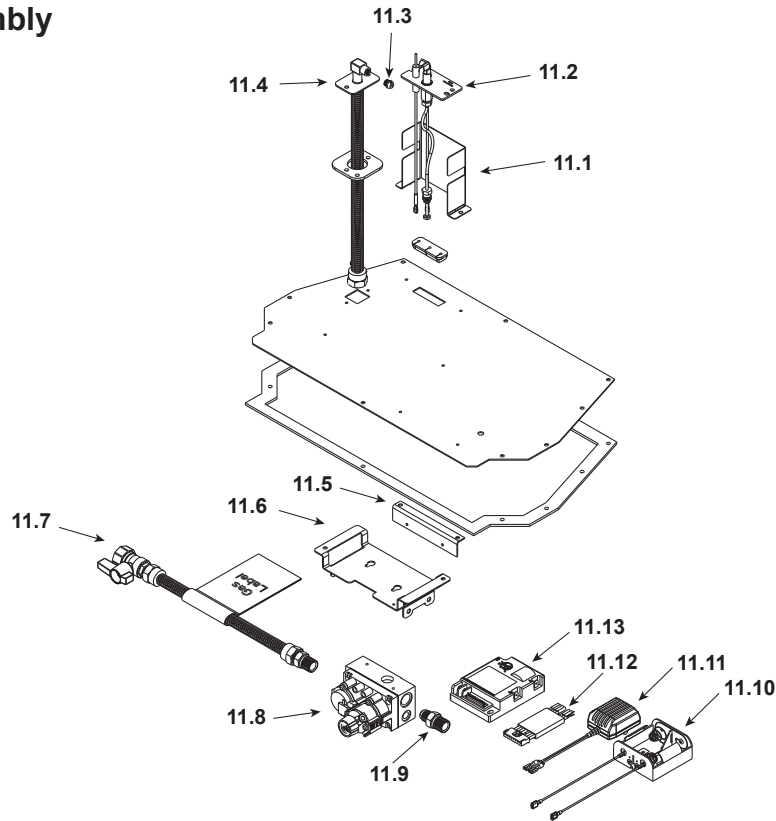

#10 Valve Assembly

IMPORTANT: THIS IS DATED INFORMATION. When requesting service or replacement parts for your appliance please provide model number and serial number. All parts listed in this manual may be ordered from an authorized dealer.

Stocked at Depot

ITEM	DESCRIPTION	COMMENTS	PART NUMBER	
10.1	*Pilot Bracket	Call Tech Service with Serial number		
10.2	*Pilot Assembly NG		Call Tech Service with Serial number	
	*Pilot Assembly LP			
10.3	Orifice NG (#33C)		582-833	Y
	Orifice LP (#50C)		582-850	Y
10.4	18" Flex Tube Assembly		530-302A	Y
10.5	Bracket		2205-128	
10.6	Valve Bracket		2205-146	
10.7	Flex Ball Valve Assembly		SRV302-320	Y
10.8	Valve NG		750-500	Y
	Valve LP		750-501	Y
10.9	Brass Connector	Pkg of 5	303-315/5	Y
10.10	Battery Pack		SRV593-594	Y
10.11	Wire Harness		SRV593-590	Y
10.12	Power Supply		SRV593-593	Y
10.13	Module		593-592	Y

*Call Tech Service with serial number for correct conversion and/or possible upgrade pilot kit

Additional service part numbers appear on following page.