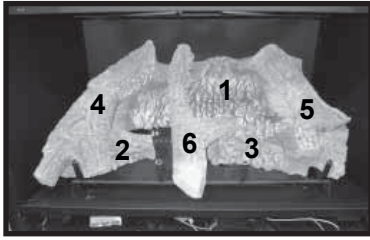

Log Set Assembly

IMPORTANT: THIS IS DATED INFORMATION. Parts must be ordered from a dealer or distributor. **Hearth and Home Technologies does not sell directly to consumers.** Provide model number and serial number when requesting service parts from your dealer or distributor.

Stocked at Depot

ITEM	DESCRIPTION	COMMENTS	PART NUMBER	
	Log Assembly		LOGS-NDI35	Y
1	Log 1	Pre 5/15/16, Must order complete assembly	SRV2224-701	
2	Log 2		SRV2224-706	
3	Log 3		SRV2224-702	
4	Log 4		SRV2224-703	
5	Log 5		SRV2224-704	
6	Log 6		SRV2224-705	
7	Termination Plate Assembly	Pre 0023696931	2205-012	
		Post 0023696931	2205-013	
	Flex Pipe Handle		438-351	
	Gasket	Pre 0023696931	2206-401	
		Post 0023696931	2206-178	
8	Grate Assembly		2224-016	
9	Burner Assembly		2224-008	Y
10	Base Pan		2205-127	
11	Valve Assembly		Refer to valve page.	
12	Glass Door Assembly		GLA-2205	Y
13	Rheostat Knob		SRV100-512	Y
14	Control Panel		2205-129	
15	Rheostat		2206-800	Y
16	Blower Assembly		GFK-210-C	
17	Wire Assembly		2206-068	Y
18	Cord Assembly		2201-017	Y
	Fuse Wire Assembly		2206-085