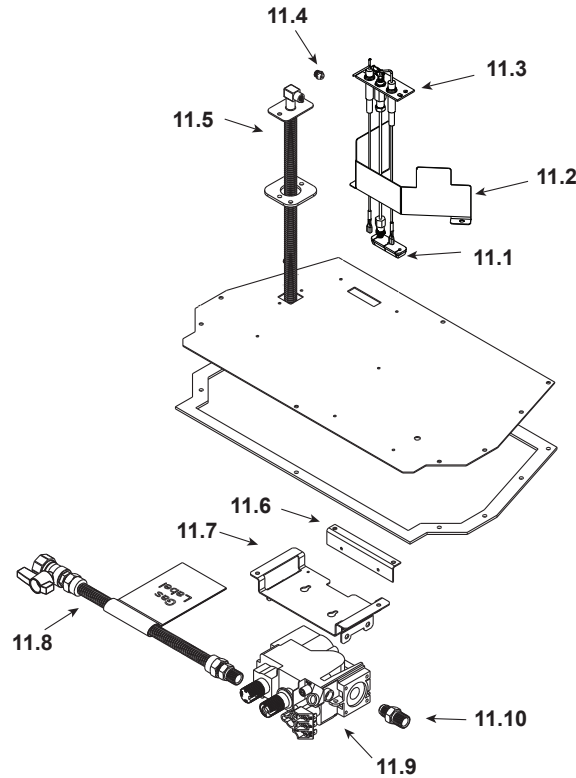

#11 Valve Assembly

IMPORTANT: THIS IS DATED INFORMATION. Parts must be ordered from a dealer or distributor. **Hearth and Home Technologies does not sell directly to consumers.** Provide model number and serial number when requesting service parts from your dealer or distributor.

**Stocked
at Depot**

ITEM	DESCRIPTION	COMMENTS	PART NUMBER	
11.1	Grommet, 3 Hole		SRV2118-420	
11.2	Pilot Bracket		SRV2206-128-BK	
11.3	Pilot Assembly NG		2103-010	Y
	Pilot Assembly Propane		2103-011	Y
	Pilot Tube		SRV485-301	Y
	Thermocouple		446-511	Y
	Thermopile		2103-512	Y
11.4	Orifice NG (#33C)		582-833	Y
	Orifice Propane (#50C)		582-850	Y
11.5	18" Flex Tube Assembly		530-302A	Y
11.6	Control Panel Bracket		SRV2205-128	
11.7	Valve Bracket		SRV2205-146	
11.8	Flex Ball Valve Assembly		SRV302-320	Y
11.9	Valve NG		SRV230-0710	Y
	Valve Propane		SRV230-0720	Y
11.10	Brass Connector	Pkg of 5	303-315/5	Y

Additional service part numbers appear on following page.