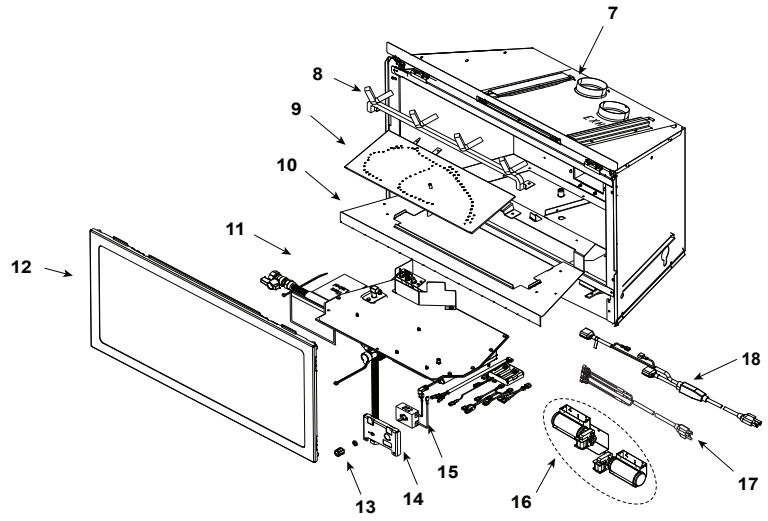

Log Set Assembly

IMPORTANT: THIS IS DATED INFORMATION. Parts must be ordered from a dealer or distributor. **Hearth and Home Technologies does not sell directly to consumers.** Provide model number and serial number when requesting service parts from your dealer or distributor.

Stocked at Depot

ITEM	DESCRIPTION	COMMENTS	PART NUMBER	
	Log Assembly		LOGS-NDI35	Y
1	Log 1	Pre 5/15/16, Must order complete assembly	SRV2224-701	
2	Log 2		SRV2224-706	
3	Log 3		SRV2224-702	
4	Log 4		SRV2224-703	
5	Log 5		SRV2224-704	
6	Log 6		SRV2224-705	
7	Termination Plate Assembly	Pre 0023696931	2205-012	
		Post 0023696931	2205-013	
	Flex Pipe Handle		438-351	
	Gasket	Pre 0023696931	2206-401	
		Post 0023696931	2206-178	
8	Grate Assemby		SRV2224-016-BK	
9	Burner Assembly		SRV2224-008-BK	Y
10	Base Pan		SRV2205-127-BK	
11	Valve Assembly		Refer to valve page.	
12	Glass Door Assembly		GLA-2205	Y
13	Rheostat Knob		SRV100-512	Y
14	Control Panel		SRV2205-129-BK	
15	Rheostat		2206-800	Y
16	Blower Assembly		GFK-210-C	
17	Wire Assembly		2206-068	Y
18	Cord Assembly		2201-017	Y
	Fuse Wire Assembly		2206-085