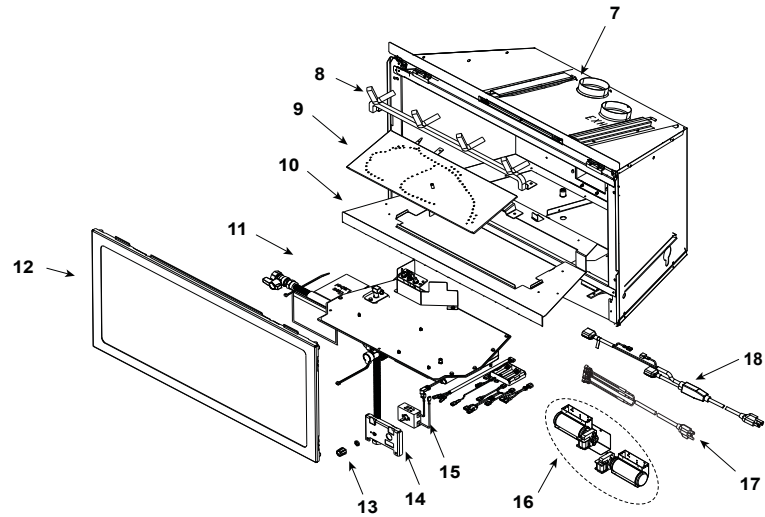

Log Set Assembly

IMPORTANT: THIS IS DATED INFORMATION. Parts must be ordered from a dealer or distributor. **Hearth and Home Technologies does not sell directly to consumers.** Provide model number and serial number when requesting service parts from your dealer or distributor.

Stocked at Depot

ITEM	DESCRIPTION	COMMENTS	PART NUMBER	
	Log Assembly		LOGS-NDI35	Y
1	Log 1	Pre 5/15/16, Must order complete assembly	SRV2224-701	
2	Log 2		SRV2224-706	
3	Log 3		SRV2224-702	
4	Log 4		SRV2224-703	
5	Log 5		SRV2224-704	
6	Log 6		SRV2224-705	
7	Termination Plate Assembly	Pre 0023696931	2205-012	
		Post 0023696931	2205-013	
	Flex Pipe Handle		438-351	
	Gasket	Pre 0023696931	2206-401	
		Post 0023696931	2206-178	
8	Grate Assembly		2224-016	
9	Burner Assembly		2224-008	Y
10	Base Pan		2205-127	
11	Valve Assembly		Refer to valve page.	
12	Glass Door Assembly		GLA-2205	Y
13	Rheostat Knob		SRV100-512	Y
14	Control Panel		2205-129	
15	Rheostat		2206-800	Y
16	Blower Assembly		GFK-210-C	
17	Wire Assembly		2206-068	Y
18	Cord Assembly		2201-017	Y
	Fuse Wire Assembly		2206-085