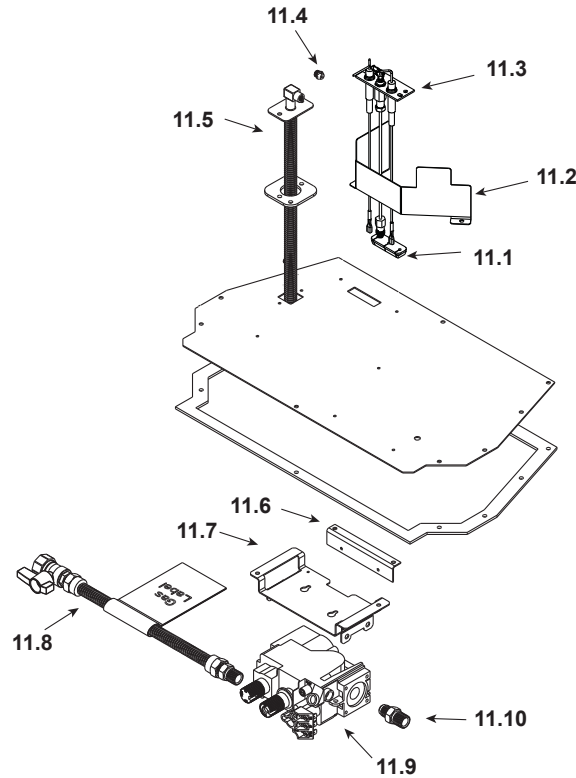

#11 Valve Assembly

IMPORTANT: THIS IS DATED INFORMATION. Parts must be ordered from a dealer or distributor. **Hearth and Home Technologies does not sell directly to consumers.** Provide model number and serial number when requesting service parts from your dealer or distributor.

**Stocked
at Depot**

ITEM	DESCRIPTION	COMMENTS	PART NUMBER	
11.1	Grommet, 3 Hole		SRV2118-420	
11.2	Pilot Bracket		2206-128	
11.3	Pilot Assembly NG		2103-010	Y
	Pilot Assembly Propane		2103-011	Y
	Pilot Tube		SRV485-301	Y
	Thermocouple		446-511	Y
	Thermopile		2103-512	Y
11.4	Orifice NG (#33C)		582-833	Y
	Orifice Propane (#50C)		582-850	Y
11.5	18" Flex Tube Assembly		530-302A	Y
11.6	Control Panel Bracket		2205-128	
11.7	Valve Bracket		2205-146	
11.8	Flex Ball Valve Assembly		SRV302-320	Y
11.9	Valve NG		230-0710	Y
	Valve Propane		230-0720	Y
11.10	Brass Connector	Pkg of 5	303-315/5	Y

Additional service part numbers appear on following page.