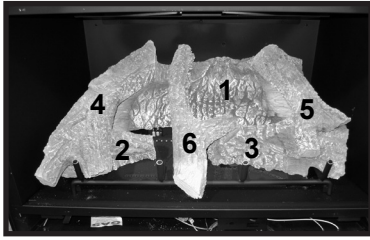

Log Set Assembly

IMPORTANT: THIS IS DATED INFORMATION. Parts must be ordered from a dealer or distributor. **Hearth and Home Technologies does not sell directly to consumers.** Provide model number and serial number when requesting service parts from your dealer or distributor.

Stocked at Depot

ITEM	DESCRIPTION	COMMENTS	PART NUMBER	
	Log Assembly		LOGS-NDI35	Y
1	Log 1	Pre 5/15/16, Must order complete assembly	SRV2224-701	
2	Log 2		SRV2224-706	
3	Log 3		SRV2224-702	
4	Log 4		SRV2224-703	
5	Log 5		SRV2224-704	
6	Log 6		SRV2224-705	
7	Termination Plate Assembly	Pre 0023696931	2205-012	
		Post 0023696931	2205-013	
	Flex Pipe Handle		438-351	
	Gasket	Pre 0023696931	2206-401	
		Post 0023696931	2206-178	
8	Grate Assembly		2224-016	
9	Burner Assembly		2224-008	Y
10	Base Pan		2205-127	
11	Valve Assembly		Refer to valve page.	
12	Glass Door Assembly		GLA-2205	Y
13	Rheostat Knob		SRV100-512	Y
14	Control Panel		2205-129	
15	Rheostat		2206-800	Y
16	Blower Assembly		GFK-210-C	
17	Wire Assembly		2206-068	Y
18	Cord Assembly		2201-017	Y
	Fuse Wire Assembly		2206-085