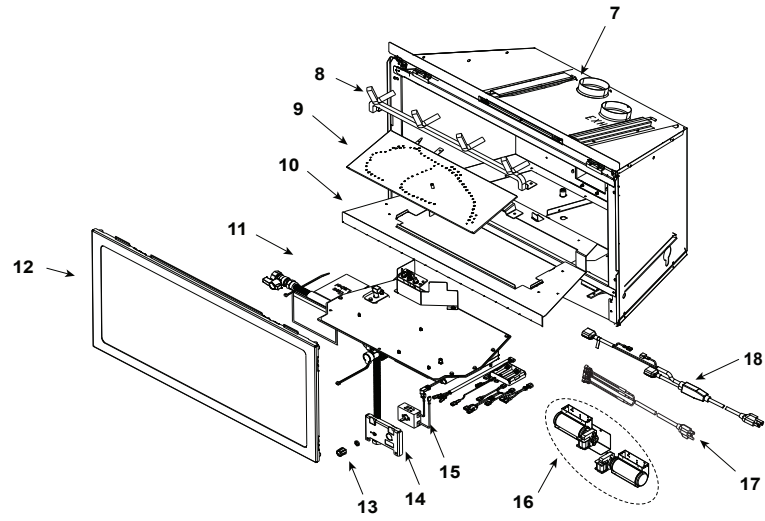

Log Set Assembly

IMPORTANT: THIS IS DATED INFORMATION. Parts must be ordered from a dealer or distributor. **Hearth and Home Technologies does not sell directly to consumers.** Provide model number and serial number when requesting service parts from your dealer or distributor.

Stocked at Depot

ITEM	DESCRIPTION	COMMENTS	PART NUMBER	
	Log Assembly		LOGS-NDI35	Y
1	Log 1	Pre 5/15/16, Must order complete assembly	SRV2224-701	
2	Log 2		SRV2224-706	
3	Log 3		SRV2224-702	
4	Log 4		SRV2224-703	
5	Log 5		SRV2224-704	
6	Log 6		SRV2224-705	
7	Termination Plate Assembly	Pre 0023696931	2205-012	
		Post 0023696931	2205-013	
	Flex Pipe Handle		438-351	
	Gasket	Pre 0023696931	2206-401	
		Post 0023696931	2206-178	
8	Grate Assembly		2224-016	
9	Burner Assembly		2224-008	Y
10	Base Pan		2205-127	
11	Valve Assembly		Refer to valve page.	
12	Glass Door Assembly		GLA-2205	Y
13	Rheostat Knob		SRV100-512	Y
14	Control Panel		2205-129	
15	Rheostat		2206-800	Y
16	Blower Assembly		GFK-210-C	
17	Wire Assembly		2206-068	Y
18	Cord Assembly		2201-017	Y
	Fuse Wire Assembly		2206-085