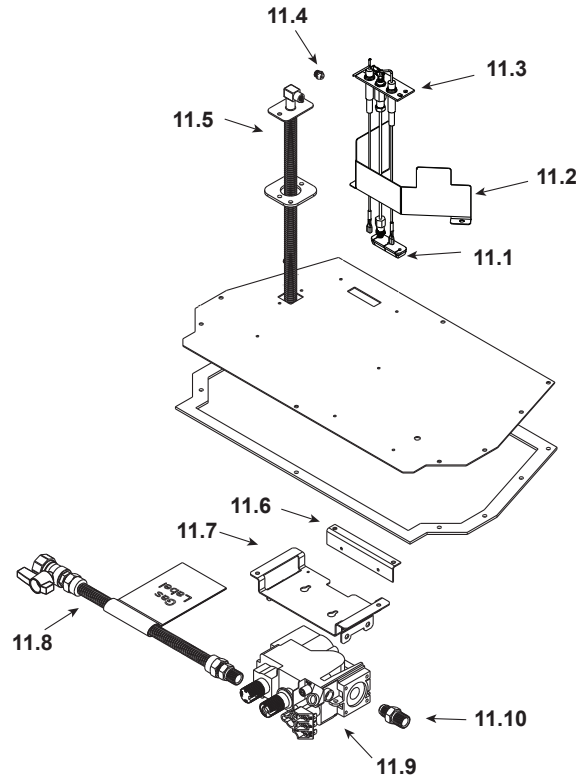

#11 Valve Assembly

IMPORTANT: THIS IS DATED INFORMATION. Parts must be ordered from a dealer or distributor. **Hearth and Home Technologies does not sell directly to consumers.** Provide model number and serial number when requesting service parts from your dealer or distributor.

Stocked at Depot

ITEM	DESCRIPTION	COMMENTS	PART NUMBER	
11.1	Grommet, 3 Hole		SRV2118-420	
11.2	Pilot Bracket		2206-128	
11.3	Pilot Assembly NG		2103-010	Y
	Pilot Assembly Propane		2103-011	Y
	Pilot Tube		SRV485-301	Y
	Thermocouple		446-511	Y
	Thermopile		2103-512	Y
11.4	Orifice NG (#33C)		582-833	Y
	Orifice Propane (#50C)		582-850	Y
11.5	18" Flex Tube Assembly		530-302A	Y
11.6	Control Panel Bracket		2205-128	
11.7	Valve Bracket		2205-146	
11.8	Flex Ball Valve Assembly		SRV302-320	Y
11.9	Valve NG		230-0710	Y
	Valve Propane		230-0720	Y
11.10	Brass Connector	Pkg of 5	303-315/5	Y

Additional service part numbers appear on following page.