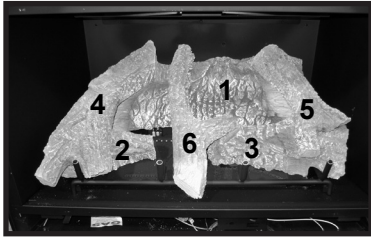

Log Set Assembly

IMPORTANT: THIS IS DATED INFORMATION. Parts must be ordered from a dealer or distributor. **Hearth and Home Technologies does not sell directly to consumers.** Provide model number and serial number when requesting service parts from your dealer or distributor.

Stocked at Depot

ITEM	DESCRIPTION	COMMENTS	PART NUMBER	
	Log Assembly		LOGS-NDI35	Y
1	Log 1	Pre 5/15/16, Must order complete assembly	SRV2224-701	
2	Log 2		SRV2224-706	
3	Log 3		SRV2224-702	
4	Log 4		SRV2224-703	
5	Log 5		SRV2224-704	
6	Log 6		SRV2224-705	
7	Termination Plate Assembly	Pre 0023696931	2205-012	
		Post 0023696931	2205-013	
	Flex Pipe Handle		438-351	
	Gasket	Pre 0023696931	2206-401	
		Post 0023696931	2206-178	
8	Grate Assemby		SRV2224-016-BK	
9	Burner Assembly		SRV2224-008-BK	Y
10	Base Pan		SRV2205-127-BK	
11	Valve Assembly		Refer to valve page.	
12	Glass Door Assembly		GLA-2205	Y
13	Rheostat Knob		SRV100-512	Y
14	Control Panel		SRV2205-129-BK	
15	Rheostat		2206-800	Y
16	Blower Assembly		GFK-210-C	
17	Wire Assembly		2206-068	Y
18	Cord Assembly		2201-017	Y
	Fuse Wire Assembly		2206-085