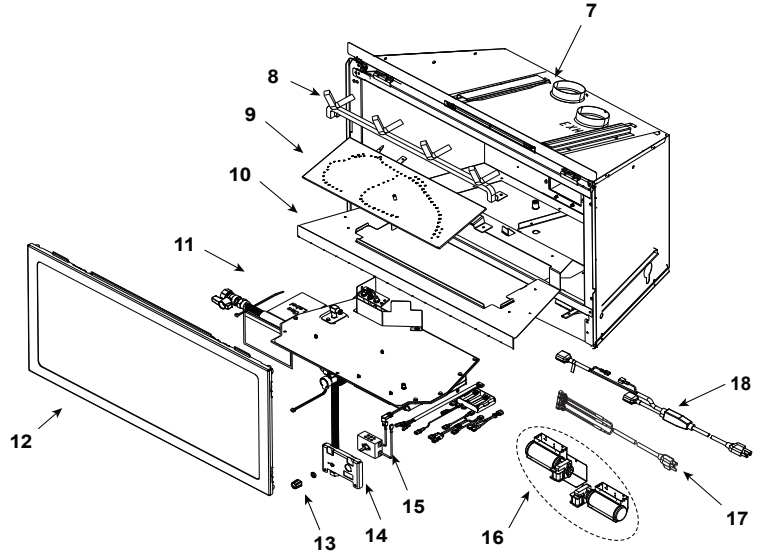

Log Set Assembly

IMPORTANT: THIS IS DATED INFORMATION. Parts must be ordered from a dealer or distributor. **Hearth and Home Technologies does not sell directly to consumers.** Provide model number and serial number when requesting service parts from your dealer or distributor.

Stocked at Depot

ITEM	DESCRIPTION	COMMENTS	PART NUMBER	Stocked at Depot
	Log Assembly		LOGS-NDI30	Y
1	Log 1	Pre 5/15/16, Must order complete assembly	SRV2226-701	
2	Log 2		SRV2226-702	
3	Log 3		SRV2226-706	
4	Log 4		SRV2226-703	
5	Log 5		SRV2226-705	
6	Log 6		SRV2226-704	
7	Termination Plate Assembly	Pre 0023696931	2206-012	
		Post 0023696931	2206-013	
	Flex Pipe Handle		438-351	
	Gasket	Pre 0023696931	2206-401	
		Post 0023696931	2206-178	
8	Grate Assembly		SRV2226-016-BK	
9	Burner Assembly		SRV2226-008-BK	Y
10	Base Pan		SRV2206-127-BK	
11	Valve Assembly		Refer to valve page	
12	Glass Door Assembly		GLA-2206	Y
13	Rheostat Knob		SRV100-512	Y
14	Control Panel		SRV2205-129-BK	
15	Rheostat		2206-800	Y
16	Blower Assembly		GFK-210-C	
17	Wire Assembly		2206-068	Y
18	Cord Assembly		2201-017	Y
	Fuse Wire Assembly	Qty 2 req	2206-085