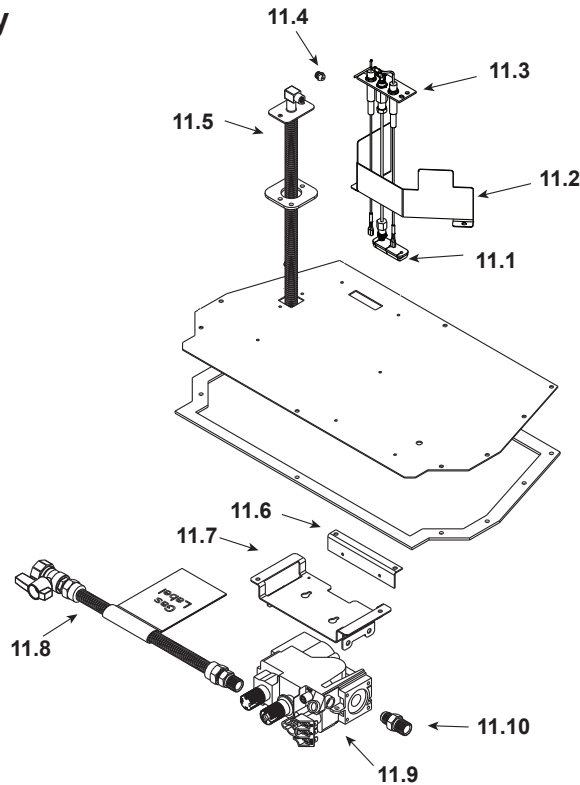

#11 Valve Assembly

IMPORTANT: THIS IS DATED INFORMATION. Parts must be ordered from a dealer or distributor. **Hearth and Home Technologies does not sell directly to consumers.** Provide model number and serial number when requesting service parts from your dealer or distributor.

Stocked at Depot

ITEM	DESCRIPTION	COMMENTS	PART NUMBER	
11.1	Grommet, 3 hole		SRV2118-420	
11.2	Pilot Bracket		SRV2206-128-BK	
11.3	Pilot Assembly NG		2103-010	Y
	Pilot Assembly Propane		2103-011	Y
	Pilot Tube		SRV485-301	Y
	Thermocouple		446-511	Y
	Thermopile		2103-512	Y
11.4	Orifice NG (#35C)		SRV582-835	Y
	Orifice Propane (#51C)		SRV582-851	Y
11.5	18" Flex Tube Assembly		530-302A	Y
11.6	Control Panel Bracket		SRV2205-128	
11.7	Valve Bracket		SRV2205-146	
11.8	Flex Ball Valve Assembly		SRV302-320	Y
11.9	Valve NG		SRV230-0710	Y
	Valve Propane		SRV230-0720	Y
11.10	Brass Connector	Pkg of 5	303-315/5	Y

Additional service part numbers appear on following page.