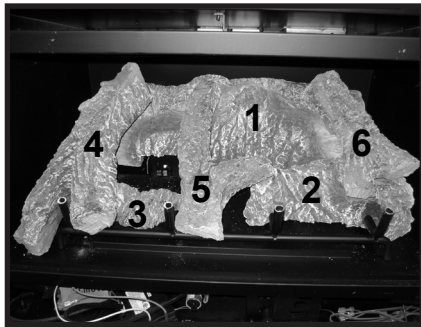

Log Set Assembly

IMPORTANT: THIS IS DATED INFORMATION. Parts must be ordered from a dealer or distributor. **Hearth and Home Technologies does not sell directly to consumers.** Provide model number and serial number when requesting service parts from your dealer or distributor.

Stocked at Depot

ITEM	DESCRIPTION	COMMENTS	PART NUMBER	Stocked at Depot
	Log Assembly		LOGS-NDI30	Y
1	Log 1	Pre 5/15/16, Must order complete assembly	SRV2226-701	
2	Log 2		SRV2226-702	
3	Log 3		SRV2226-706	
4	Log 4		SRV2226-703	
5	Log 5		SRV2226-705	
6	Log 6		SRV2226-704	
7	Termination Plate Assembly	Pre 0023696931	2206-012	
		Post 0023696931	2206-013	
	Flex Pipe Handle		438-351	
	Gasket	Pre 0023696931	2206-401	
		Post 0023696931	2206-178	
8	Grate Assembly		SRV2226-016-BK	
9	Burner Assembly		SRV2226-008-BK	Y
10	Base Pan		SRV2206-127-BK	
11	Valve Assembly		Refer to valve page	
12	Glass Door Assembly		GLA-2206	Y
13	Rheostat Knob		SRV100-512	Y
14	Control Panel		SRV2205-129-BK	
15	Rheostat		2206-800	Y
16	Blower Assembly		GFK-210-C	
17	Wire Assembly		2206-068	Y
18	Cord Assembly		2201-017	Y
	Fuse Wire Assembly	Qty 2 req	2206-085	

Stocked at Depot

ITEM	DESCRIPTION	COMMENTS	PART NUMBER	
11.1	Grommet, 3 hole		SRV2118-420	
11.2	Pilot Bracket		SRV2206-128-BK	
11.3	Pilot Assembly NG		2103-010	Y
	Pilot Assembly Propane		2103-011	Y
	Pilot Tube		SRV485-301	Y
	Thermocouple		446-511	Y
	Thermopile		2103-512	Y
11.4	Orifice NG (#35C)		SRV582-835	Y
	Orifice Propane (#51C)		SRV582-851	Y
11.5	18" Flex Tube Assembly		530-302A	Y
11.6	Control Panel Bracket		SRV2205-128	
11.7	Valve Bracket		SRV2205-146	
11.8	Flex Ball Valve Assembly		SRV302-320	Y
11.9	Valve NG		SRV230-0710	Y
	Valve Propane		SRV230-0720	Y
11.10	Brass Connector	Pkg of 5	303-315/5	Y