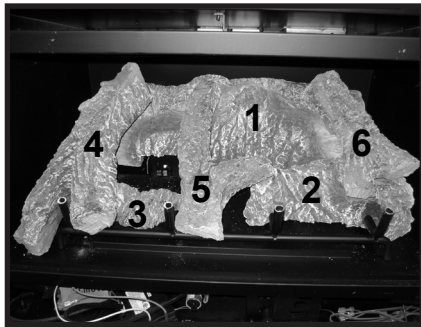

Log Set Assembly

IMPORTANT: THIS IS DATED INFORMATION. Parts must be ordered from a dealer or distributor. **Hearth and Home Technologies does not sell directly to consumers.** Provide model number and serial number when requesting service parts from your dealer or distributor.

Stocked at Depot

ITEM	DESCRIPTION	COMMENTS	PART NUMBER	Stocked at Depot
	Log Assembly		LOGS-NDI30	Y
1	Log 1	Pre 5/15/16, Must order complete assembly	SRV2226-701	
2	Log 2		SRV2226-702	
3	Log 3		SRV2226-706	
4	Log 4		SRV2226-703	
5	Log 5		SRV2226-705	
6	Log 6		SRV2226-704	
7	Termination Plate Assembly	Pre 0023696931	2206-012	
		Post 0023696931	2206-013	
	Flex Pipe Handle		438-351	
	Gasket	Pre 0023696931	2206-401	
		Post 0023696931	2206-178	
8	Grate Assembly		2226-016	
9	Burner Assembly		2226-008	Y
10	Base Pan		2206-127	
11	Valve Assembly		Refer to valve page	
12	Glass Door Assembly		GLA-2206	Y
13	Rheostat Knob		SRV100-512	Y
14	Control Panel		2205-129	
15	Rheostat		2206-800	Y
16	Blower Assembly		GFK-210-C	
17	Wire Assembly		2206-068	Y
18	Cord Assembly		2201-017	Y
	Fuse Wire Assembly	Qty 2 req	2206-085	

**Stocked
at Depot**

ITEM	DESCRIPTION	COMMENTS	PART NUMBER	
11.1	Grommet, 3 hole		SRV2118-420	
11.2	Pilot Bracket		2206-128	
11.3	Pilot Assembly NG		2103-010	Y
	Pilot Assembly Propane		2103-011	Y
	Pilot Tube		SRV485-301	Y
	Thermocouple		446-511	Y
	Thermopile		2103-512	Y
11.4	Orifice NG (#35C)		SRV582-835	Y
	Orifice Propane (#51C)		SRV582-851	Y
11.5	18" Flex Tube Assembly		530-302A	Y
11.6	Control Panel Bracket		2205-128	
11.7	Valve Bracket		2205-146	
11.8	Flex Ball Valve Assembly		SRV302-320	Y
11.9	Valve NG		230-0710	Y
	Valve Propane		230-0720	Y
11.10	Brass Connector	Pkg of 5	303-315/5	Y