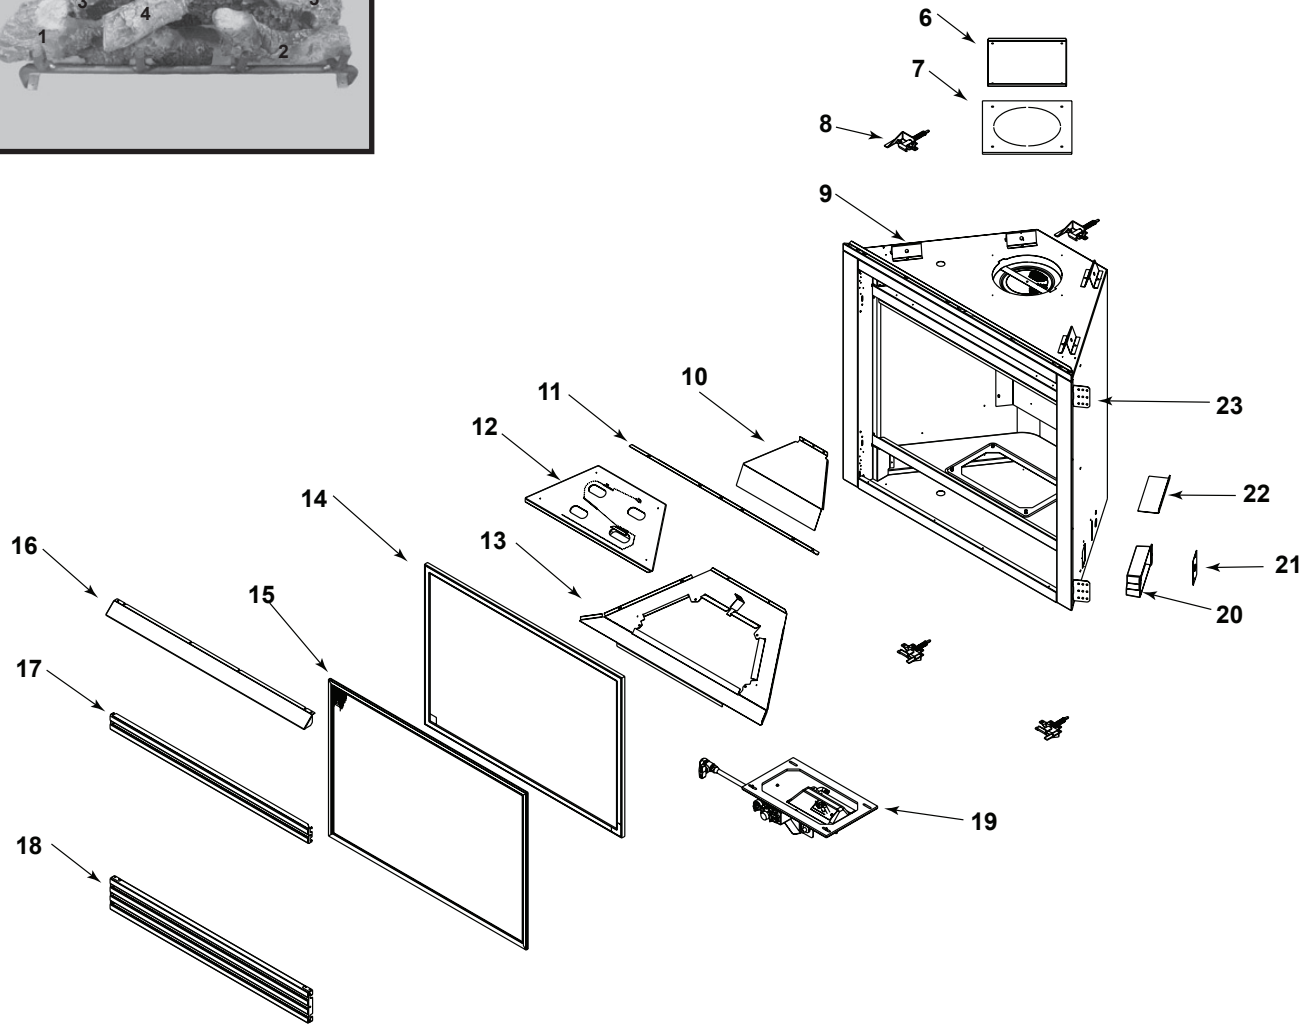

Log Set Assembly

Part number list on following page.

IMPORTANT: THIS IS DATED INFORMATION. Parts must be ordered from a dealer or distributor. **Hearth and Home Technologies does not sell directly to consumers.** Provide model number and serial number when requesting service parts from your dealer or distributor.

**Stocked
at Depot**

ITEM	DESCRIPTION	COMMENTS	PART NUMBER	
	Log/Grate Assembly		4031-091	Y
1	Front Left Log		SRV4031-273	
2	Front Right Log		SRV4031-274	
3	Middle Log		SRV4031-280	
4	Top Log		SRV4031-276	
5	Back Log		SRV4031-278	
6	Intake Cover Plate	No longer available	25844	
7	Intake Cover Gasket		4031-239	
8	Glass Latch Assembly	Pkg of 2	33858/2	Y
9	Top Standoff	Qty 4 req	31779	
10	42 in. Visor Shield	No longer available	4031-235	
11	42 in. Glass Shield		4031-220	
12	Burner Assembly		4031-062	Y
13	Hearth Pan	No longer available	4031-498	
14	Glass Frame Assembly		GLA4031-096	Y
15	Screen Assembly		25674	Y
16	42 in. Hood	No longer available	4031-212	
17	Upper Grille Assembly		4031-083	
18	Lower Grille Assembly	No longer available	4031-079	
19	Valve Assembly		Refer to valve page	
20	Junction Box (plastic)		SRV4021-013	Y
21	Cover Plate		SRV4031-222	
22	Junction Box Radiation Shield		4031-193	
23	Nailing Flange	Qty 4 req	SRV31190	
	Inner Firebox Overlay	No longer available	4006-012	
	42 in. Drywall Lip		4031-208	
	Shoulder Screws	Pkg of 25	501-836-25	Y
	Screen Bracket	No longer available	SRV28159	
	Wool, Rock Vermiculite		SRV4040-094	
	Lava Rock		SRV4021-296	
	Mineral Wool		SRV14333	
	Vermiculite		28746	
	Conversion Kit NG	Pre GA1587914	CKVN	Y
		Post GA1587914	SCKVN-B	Y
	Conversion Kit LP	Pre GA1587914	CKVP	Y
		No Longer Available	SCKVP-B	
	Installation Inst. & Owner's Manual	No longer available	4031-550	