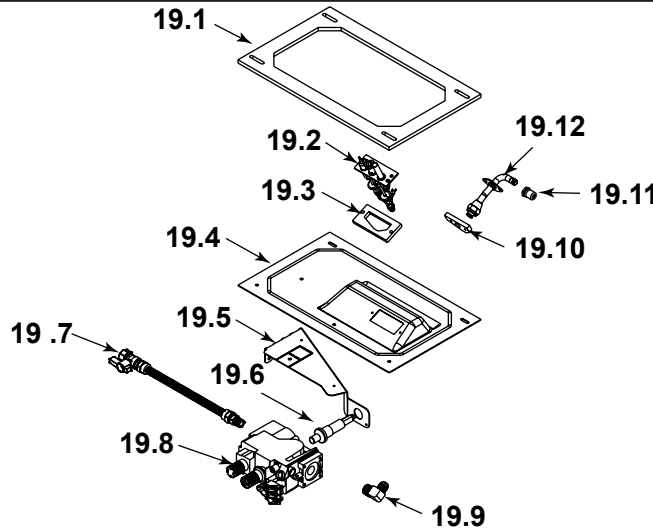

#19 Valve Assembly

IMPORTANT: THIS IS DATED INFORMATION. Parts must be ordered from a dealer or distributor. **Hearth and Home Technologies does not sell directly to consumers.** Provide model number and serial number when requesting service parts from your dealer or distributor.

Stocked at Depot

ITEM	DESCRIPTION	COMMENTS	PART NUMBER	
19.1	Valve Plate Gasket		4031-149	
19.2	Pilot Assembly NG	Pre GA1587914	4021-736	Y
		Post GA1587914	2103-010	Y
	Pilot Assembly LP	Pre GA1587914	4021-737	Y
		Post GA1587914	2103-011	Y
	Pilot Tube Assembly (24 in)		SRV4021-193	Y
19.3	Pilot Gasket		4021-042	
19.4	Valve Plate		SRV4031-146	
19.5	Valve Bracket	Pre GA1587914	4031-506	
		Post GA1587914	4031-507	
19.6	Push Button Ignitor		291-513	Y
19.7	Flex Ball Valve Assembly		SRV302-320	Y
19.8	Valve w/Regulator NG	Pre GA1587914	SRV24033	Y
		Post GA1587914	SRV230-0710	Y
	Valve w/Regulator LP	Pre GA1587914	SRV24034	Y
		Post GA1587914	SRV230-0720	Y
19.9	Brass Connector - 90 Flex		SRV4021-045	
19.10	Bulkhead Gasket	No longer available	4021-043	
19.11	Threaded Orifice (.104) - NG		SRV4031-158	Y
	Threaded Orifice (.0635) - LP		SRV4031-162	Y
19.12	Bulkhead	No longer available	4031-192	
		No longer available	4031-547	
	Wall Switch Wire Assembly	Pre GA1587914	SRV28602	Y
		Post GA1587914	SRV2118-170	Y
	Touch-up Paint, Interior		SRV4021-110	
	Touch-up Paint, Exterior	GA Serial #s	71479	
		002 Serial #s	Tup-GBK-12