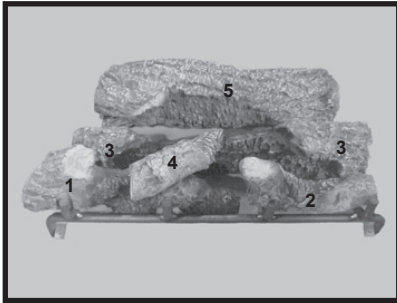

Log Set Assembly

Part number list on following page.

IMPORTANT: THIS IS DATED INFORMATION. Parts must be ordered from a dealer or distributor. **Hearth and Home Technologies does not sell directly to consumers.** Provide model number and serial number when requesting service parts from your dealer or distributor.

**Stocked
at Depot**

ITEM	DESCRIPTION	COMMENTS	PART NUMBER	
	Log/Grate Assembly		4031-091	Y
1	Front Left Log		SRV4031-273	
2	Front Right Log		SRV4031-274	
3	Middle Log		SRV4031-280	
4	Top Log		SRV4031-276	
5	Back Log		SRV4031-278	
6	Intake Cover Plate	No longer available	25844	
7	Intake Cover Gasket		4031-239	
8	Glass Latch Assembly	Pkg of 2	33858/2	Y
9	Top Standoff	Qty 4 req	31779	
10	42 in. Visor Shield	No longer available	4031-235	
11	42 in. Glass Shield		4031-220	
12	Burner Assembly		4031-062	Y
13	Hearth Pan	No longer available	4031-498	
14	Glass Frame Assembly		GLA4031-096	Y
15	Screen Assembly		25674	Y
16	42 in. Hood	No longer available	4031-212	
17	Upper Grille Assembly		4031-083	
18	Lower Grille Assembly	No longer available	4031-079	
19	Valve Assembly		Refer to valve page	
20	Junction Box (plastic)		SRV4021-013	Y
21	Cover Plate		SRV4031-222	
22	Junction Box Radiation Shield		4031-193	
23	Nailing Flange	Qty 4 req	SRV31190	
	Inner Firebox Overlay	No longer available	4006-012	
	42 in. Drywall Lip		4031-208	
	Shoulder Screws	Pkg of 25	501-836-25	Y
	Screen Bracket	No longer available	SRV28159	
	Wool, Rock Vermiculite		SRV4040-094	
	Lava Rock		SRV4021-296	
	Mineral Wool		SRV14333	
	Vermiculite		28746	
	Conversion Kit NG	Pre GA1587914	CKVN	Y
		Post GA1587914	SCKVN-B	Y
	Conversion Kit LP	Pre GA1587914	CKVP	Y
		No Longer Available	SCKVP-B	
	Installation Inst. & Owner's Manual	No longer available	4031-550	