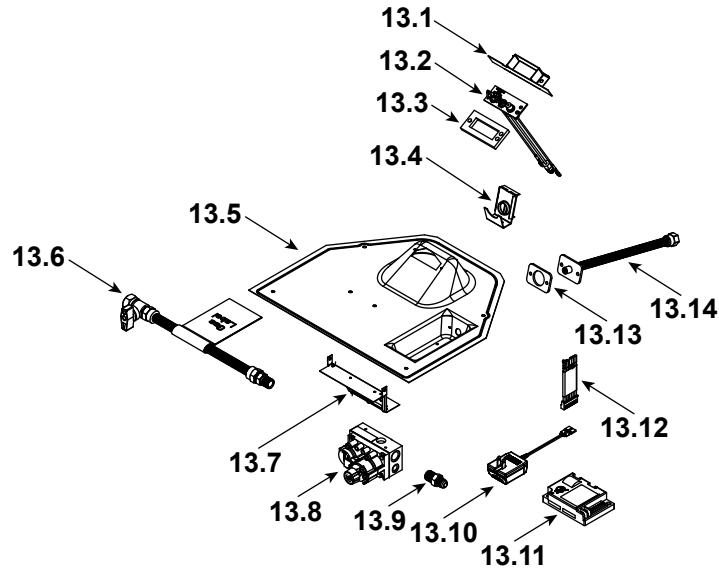

#13 Valve Assembly

IMPORTANT: THIS IS DATED INFORMATION. Parts must be ordered from a dealer or distributor. **Hearth and Home Technologies does not sell directly to consumers.** Provide model number and serial number when requesting service parts from your dealer or distributor.

Stocked at Depot

ITEM	DESCRIPTION	COMMENTS	PART NUMBER	Stocked at Depot
13.1	Pilot Shield		2382-131	
13.2	Pilot Assembly NG		SRV2090-012	Y
	Pilot Assembly Propane		2090-013	Y
13.3	Gasket, Pilot Assembly		4021-042	
13.4	Air Shutter Assembly		SRV4055-202	Y
13.5	Seal Plate Assembly		2382-584	
13.6	Flex Ball Valve Assembly		SRV302-320	Y
13.7	Valve Bracket		4055-205	
13.8	Valve NG		750-500	Y
	Valve Propane		750-501	Y
13.9	Brass Fitting	Pkg of 5	303-315/5	Y
13.10	3 Volt Transformer		SRV593-593	Y
13.11	Module		SRV593-592	Y
13.12	Module Wire Assembly		SRV593-590	Y
13.13	Gasket, Bulkhead		SRV4021-429	
13.14	Bulkhead, Flexible		4021-512	Y
	Wire Assembly , Wall Switch		SRV2118-170	Y
	Orifice NG (#37C)		582-837	Y
	Orifice Propane (#52C)		SRV582-852	Y