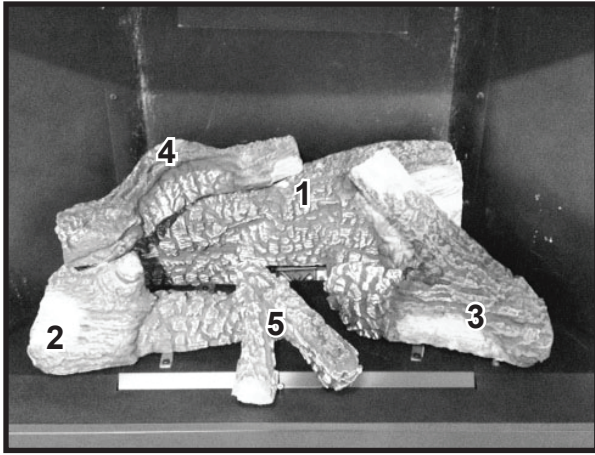

Log Set Assembly

Part number list on following page.

Beginning Manufacturing Date: Feb 2016
Ending Manufacturing Date: Oct 2020
Manufacturing Reactivation Date: May 2022
Ending Manufacturing Date: Mar 2023

IMPORTANT: THIS IS DATED INFORMATION. Parts must be ordered from a dealer or distributor. **Hearth and Home Technologies does not sell directly to consumers.** Provide model number and serial number when requesting service parts from your dealer or distributor.

**Stocked
at Depot**

ITEM	DESCRIPTION	COMMENTS	PART NUMBER	
	Log Set Assembly		SRV2383-070	Y
1	Rear Log		SRV2383-071	
2	Front Left Log		SRV2383-072	
3	Front Right Log		SRV2383-073	
4	Top Log		SRV2382-074	
5	Middle Log		SRV2383-075	
6	Not replaceable must order overlay (CUST4018-001)		4055-197	
7			4055-133	
8	Dry Wall Lip		4031-208	
9	Glass Shield		4031-220	
10	Glass Latch Assembly	Qty 4 req	2382-400	Y
11	Hearth Pan		2383-111	
12	Burner Assembly		2383-007	Y
13	Valve Assembly		Refer to valve page	
14	Gasket, Valve Plate	Qty 2 req	4055-135	
15	Glass Frame Assembly		GLA2383-018	
16	Fan Shield		4031-290	
17	Not replaceable must order overlay (CUST4018-001)		4055-197	
18			4055-133	
19	Junction box	Pre LC5475379	SRV4021-013	Y
		Post LC5475379	SRV2326-013	Y
20	Cover Plate		SRV4031-222	
21	Shield Junction Box	Pre LC5475379	4031-193	
22	Nailing Flange	Qty 4 req	SRV4044-161	
	High Limit Switch		SRV4021-383	Y
	Thumb Screws	Pkg of 25	4021-558/25	Y
	Touch-up Paint, Interior	Pre LC5475379	SRV4021-110	
		Post LC5475379	TUPB-12	
	Touch-up Paint, Exterior		TUPB-12	
	Firebox Overlay Kit		OVERLAY-NBV4842	
	Conversion Kit NG		DCKVN-Novus	Y
	Conversion Kit Propane		DCKVP-Novus	Y
	Pilot Orifice NG		SRV593-528	Y
	Pilot Orifice Propane		SRV593-527	Y
	Regulator NG		SRVNGK-DXV	Y
	Regulator Propane		SRVLPK-DXV	Y

Additional service part numbers appear on following page.