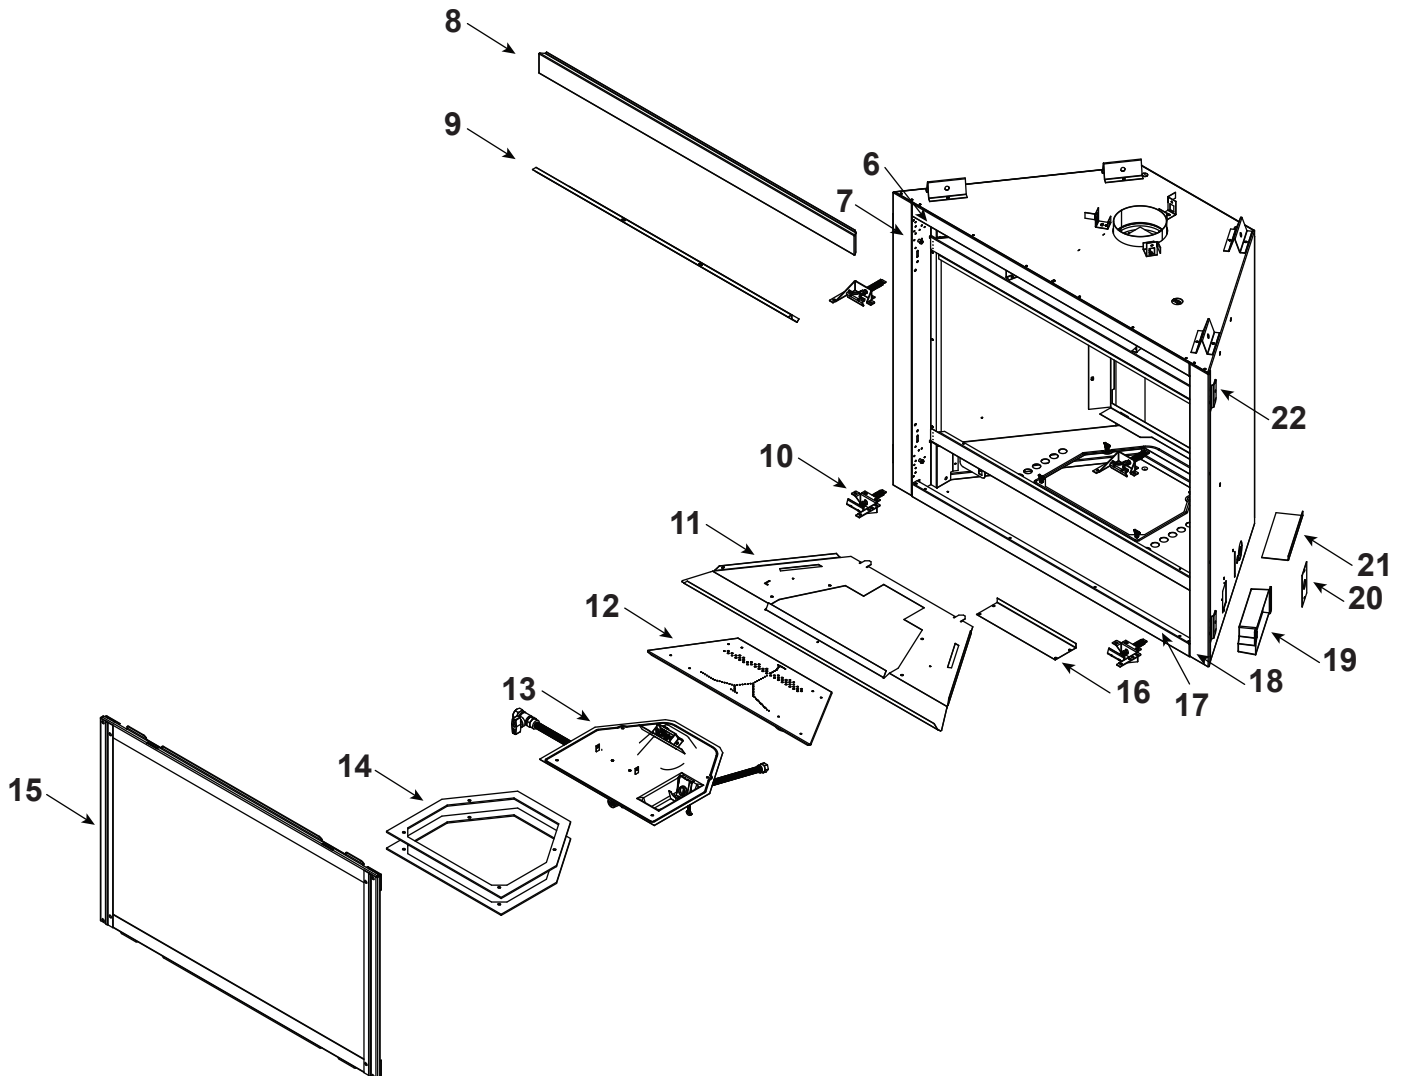

Log Set Assembly

Part number list on following page.

IMPORTANT: THIS IS DATED INFORMATION. Parts must be ordered from a dealer or distributor. **Hearth and Home Technologies does not sell directly to consumers.** Provide model number and serial number when requesting service parts from your dealer or distributor.

**Stocked
at Depot**

ITEM	DESCRIPTION	COMMENTS	PART NUMBER	
	Log Set Assembly		SRV2383-070	Y
1	Rear Log		SRV2383-071	
2	Front Left Log		SRV2383-072	
3	Front Right Log		SRV2383-073	
4	Top Log		SRV2382-074	
5	Middle Log		SRV2383-075	
6	Not replaceable must order overlay (CUST4018-001)		4055-197	
7			4055-133	
8	Dry Wall Lip		4031-208	
9	Glass Shield		4031-220	
10	Glass Latch Assembly	Qty 4 req	2382-400	Y
11	Hearth Pan		2383-111	
12	Burner Assembly		2383-007	Y
13	Valve Assembly		Refer to valve page	
14	Gasket, Valve Plate	Qty 2 req	4055-135	
15	Glass Frame Assembly		GLA2383-018	
16	Fan Shield		4031-290	
17	Not replaceable must order overlay (CUST4018-001)		4055-197	
18			4055-133	
19	Junction box		SRV4021-013	Y
20	Cover Plate		SRV4031-222	
21	Shield Junction Box		4031-193	
22	Nailing Flange	Qty 4 req	SRV4044-161	
	Cord Clip		14218	
	High Limit Switch		SRV4021-383	Y
	Thumb Screws	Pkg of 25	4021-558/25	Y
	Conversion Kit NG		DCKVN-Novus	Y
	Conversion Kit Propane		DCKVP-Novus	Y
	Pilot Orifice NG		SRV593-528	Y
	Pilot Orifice Propane		SRV593-527	Y
	Regulator NG		SRVNGK-DXV	Y
	Regulator Propane		SRVLPK-DXV	Y