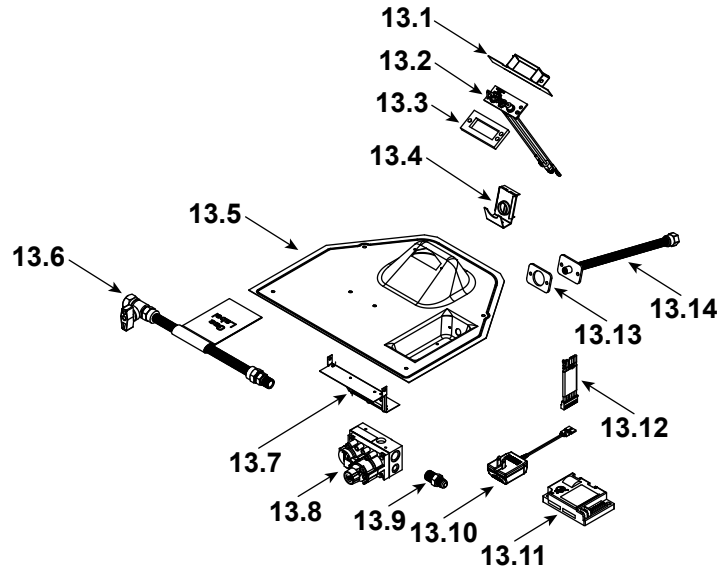

#13 Valve Assembly

IMPORTANT: THIS IS DATED INFORMATION. Parts must be ordered from a dealer or distributor. **Hearth and Home Technologies does not sell directly to consumers.** Provide model number and serial number when requesting service parts from your dealer or distributor.

Stocked at Depot

ITEM	DESCRIPTION	COMMENTS	PART NUMBER	
13.1	Pilot Shield		2382-131	
13.2	Pilot Assembly NG		SRV2090-012	Y
	Pilot Assembly Propane		2090-013	Y
13.3	Gasket, Pilot Assembly		4021-042	
13.4	Air Shutter Assembly		SRV4055-202	Y
13.5	Seal Plate Assembly		2382-584	
13.6	Flex Ball Valve Assembly		SRV302-320	Y
13.7	Valve Bracket		4055-205	
13.8	Valve NG		750-500	Y
	Valve Propane		750-501	Y
13.9	Brass Fitting	Pkg of 5	303-315/5	Y
13.10	3 Volt Transformer		SRV593-593	Y
13.11	Module		SRV593-592	Y
13.12	Module Wire Assembly		SRV593-590	Y
13.13	Gasket, Bulkhead		4021-429	
13.14	Bulkhead, Flexible		4021-512	Y
	Wire Assembly , Wall Switch		2118-170	Y
	Orifice NG (#37C)		582-837	Y
	Orifice Propane (#52C)		SRV582-852	Y