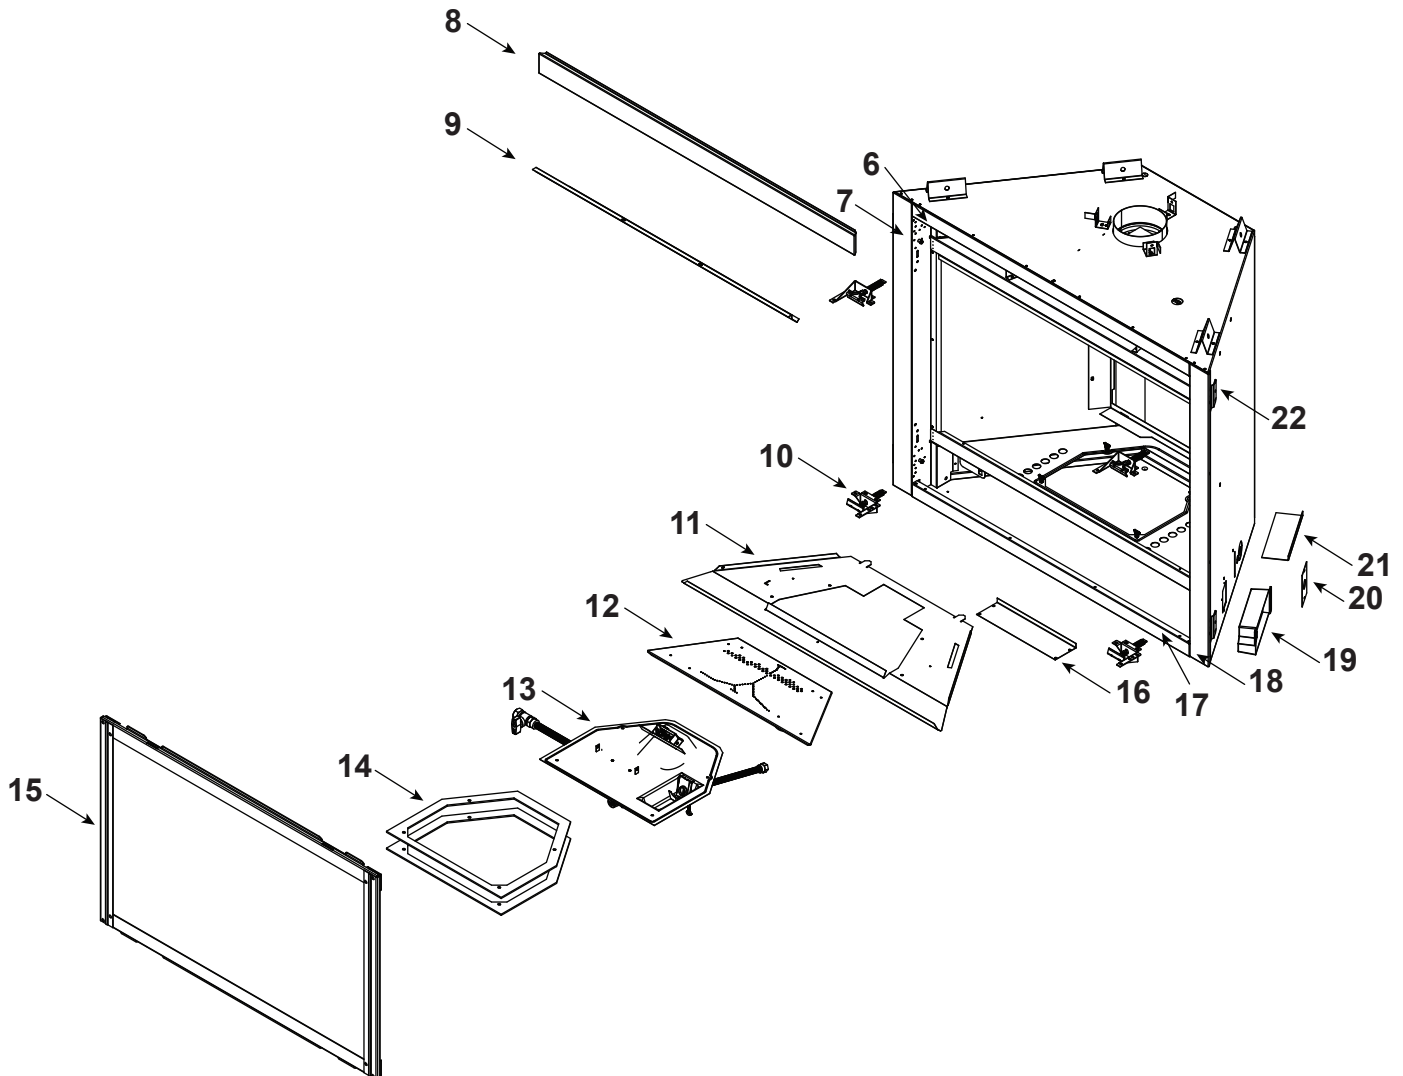

Log Set Assembly

Part number list on following page.

Beginning Manufacturing Date: Feb 2016
Ending Manufacturing Date: Oct 2020
Manufacturing Reactivation Date: May 2022
Ending Manufacturing Date: Mar 2023

IMPORTANT: THIS IS DATED INFORMATION. Parts must be ordered from a dealer or distributor. **Hearth and Home Technologies does not sell directly to consumers.** Provide model number and serial number when requesting service parts from your dealer or distributor.

**Stocked
at Depot**

ITEM	DESCRIPTION	COMMENTS	PART NUMBER	
	Log Set Assembly		SRV2383-070	Y
1	Rear Log		SRV2383-071	
2	Front Left Log		SRV2383-072	
3	Front Right Log		SRV2383-073	
4	Top Log		SRV2382-074	
5	Middle Log		SRV2383-075	
6	Not replaceable must order overlay (CUST4018-001)		4055-197	
7			4055-133	
8	Dry Wall Lip		4031-208	
9	Glass Shield		4031-220	
10	Glass Latch Assembly	Qty 4 req	2382-400	Y
11	Hearth Pan		2383-111	
12	Burner Assembly		2383-007	Y
13	Valve Assembly		Refer to valve page	
14	Gasket, Valve Plate	Qty 2 req	4055-135	
15	Glass Frame Assembly		GLA2383-018	
16	Fan Shield		4031-290	
17	Not replaceable must order overlay (CUST4018-001)		4055-197	
18			4055-133	
19	Junction box	Pre LC5475379	SRV4021-013	Y
		Post LC5475379	SRV2326-013	Y
20	Cover Plate		SRV4031-222	
21	Shield Junction Box	Pre LC5475379	4031-193	
22	Nailing Flange	Qty 4 req	SRV4044-161	
	High Limit Switch		SRV4021-383	Y
	Thumb Screws	Pkg of 25	4021-558/25	Y
	Touch-up Paint, Interior	Pre LC5475379	SRV4021-110	
		Post LC5475379	TUPB-12	
	Touch-up Paint, Exterior		TUPB-12	
	Firebox Overlay Kit		OVERLAY-NBV4842	
	Conversion Kit NG		DCKVN-Novus	Y
	Conversion Kit Propane		DCKVP-Novus	Y
	Pilot Orifice NG		SRV593-528	Y
	Pilot Orifice Propane		SRV593-527	Y
	Regulator NG		SRVNGK-DXV	Y
	Regulator Propane		SRVLPK-DXV	Y

Additional service part numbers appear on following page.