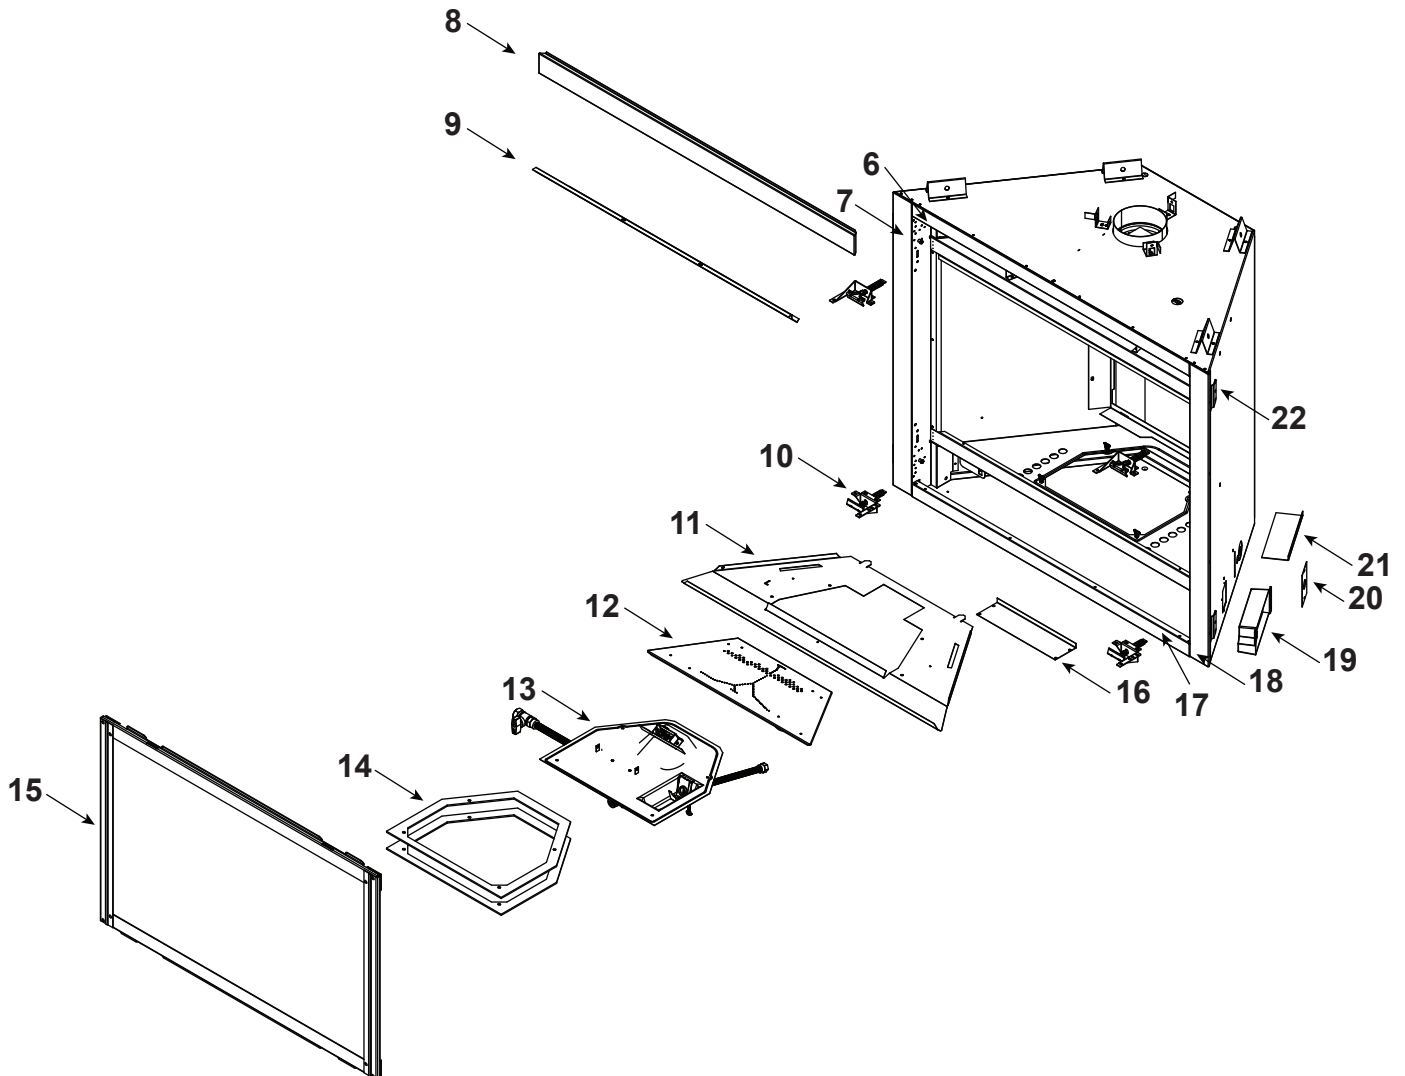

**Log Set Assembly**

Part number list on following page.

IMPORTANT: THIS IS DATED INFORMATION. Parts must be ordered from a dealer or distributor. **Hearth and Home Technologies does not sell directly to consumers.** Provide model number and serial number when requesting service parts from your dealer or distributor.

**Stocked  
at Depot**

ITEM	DESCRIPTION	COMMENTS	PART NUMBER	Stocked at Depot
	Log Set Assembly		SRV2382-070	Y
1	Rear Log		SRV2382-071	
2	Front Left Log		SRV2381-072	
3	Front Right Log		SRV2381-073	
4	Top Log		SRV2382-074	
5	Middle Log		SRV2380-075	
6	Not replaceable must order overlay (CUST4018-001)		4055-196	
7			4055-133	
8	Dry Wall Lip		4031-207	
9	Glass Shield		4031-219	
10	Glass Latch Assembly	Qty 4 req	2382-400	Y
11	Hearth Pan		2382-111	
12	Burner Assembly		2382-007	Y
13	Valve Assembly		<b>Refer to valve page</b>	
14	Gasket, Valve Plate	Qty 2 req	4055-135	
15	Glass Frame Assembly		GLA2382-018	Y
16	Fan Shield		4031-290	
17	Not replaceable must order overlay (CUST4018-001)		4055-196	
18			4055-133	
19	Junction box		SRV4021-013	Y
20	Cover Plate		SRV4031-222	
21	Shield Junction Box		4031-193	
22	Nailing Flange	Qty 4 req	SRV4044-161	
	Cord Clip		14218	
	High Limit Switch		SRV4021-383	Y
	Thumb Screws	Pkg of 25	4021-558/25	Y
	Conversion Kit NG		DCKVN-Novus	Y
	Conversion Kit Propane		DCKVP-Novus	Y
	Pilot Orifice NG		SRV593-528	Y
	Pilot Orifice Propane		SRV593-527	Y
	Regulator NG		SRVNGK-DXV	Y
	Regulator Propane		SRVLPK-DXV	Y