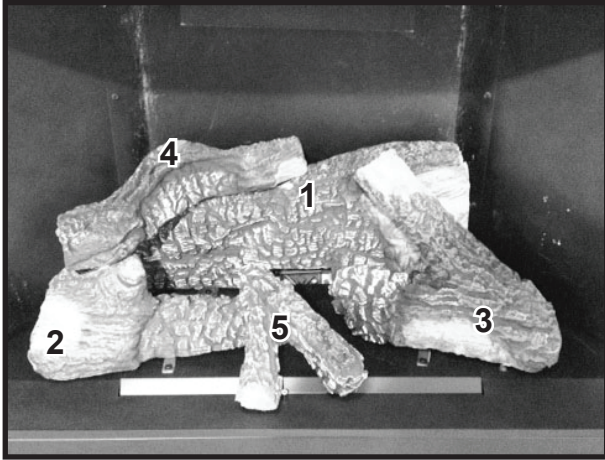

Log Set Assembly

Part number list on following page.

IMPORTANT: THIS IS DATED INFORMATION. Parts must be ordered from a dealer or distributor. **Hearth and Home Technologies does not sell directly to consumers.** Provide model number and serial number when requesting service parts from your dealer or distributor.

**Stocked
at Depot**

ITEM	DESCRIPTION	COMMENTS	PART NUMBER	Stocked at Depot
	Log Set Assembly		SRV2382-070	Y
1	Rear Log		SRV2382-071	
2	Front Left Log		SRV2381-072	
3	Front Right Log		SRV2381-073	
4	Top Log		SRV2382-074	
5	Middle Log		SRV2380-075	
6	Not replaceable must order overlay (CUST4018-001)		4055-196	
7			4055-133	
8	Dry Wall Lip		4031-207	
9	Glass Shield		4031-219	
10	Glass Latch Assembly	Qty 4 req	2382-400	Y
11	Hearth Pan		2382-111	
12	Burner Assembly		2382-007	Y
13	Valve Assembly		Refer to valve page	
14	Gasket, Valve Plate	Qty 2 req	4055-135	
15	Glass Frame Assembly		GLA2382-018	Y
16	Fan Shield		4031-290	
17	Not replaceable must order overlay (CUST4018-001)		4055-196	
18			4055-133	
19	Junction box		SRV4021-013	Y
20	Cover Plate		SRV4031-222	
21	Shield Junction Box		4031-193	
22	Nailing Flange	Qty 4 req	SRV4044-161	
	Cord Clip		14218	
	High Limit Switch		SRV4021-383	Y
	Thumb Screws	Pkg of 25	4021-558/25	Y
	Conversion Kit NG		DCKVN-Novus	Y
	Conversion Kit Propane		DCKVP-Novus	Y
	Pilot Orifice NG		SRV593-528	Y
	Pilot Orifice Propane		SRV593-527	Y
	Regulator NG		SRVNGK-DXV	Y
	Regulator Propane		SRVLPK-DXV	Y

Additional service part numbers appear on following page.