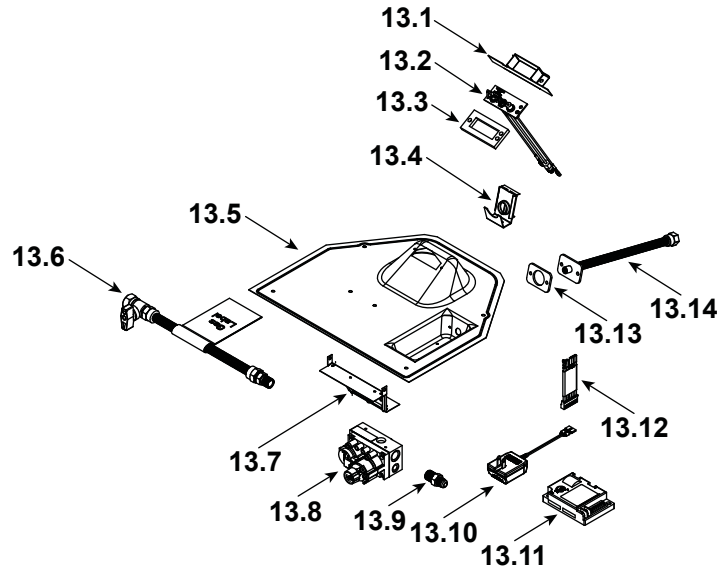

#13 Valve Assembly

IMPORTANT: THIS IS DATED INFORMATION. Parts must be ordered from a dealer or distributor. **Hearth and Home Technologies does not sell directly to consumers.** Provide model number and serial number when requesting service parts from your dealer or distributor.

Stocked at Depot

ITEM	DESCRIPTION	COMMENTS	PART NUMBER	
13.1	Pilot Shield		2382-131	
13.2	Pilot Assembly NG		SRV2090-012	Y
	Pilot Assembly Propane		2090-013	Y
13.3	Gasket, Pilot Assembly		4021-042	
13.4	Air Shutter Assembly		SRV4055-202	Y
13.5	Seal Plate Assembly		2382-584	
13.6	Flex Ball Valve Assembly		SRV302-320	Y
13.7	Valve Bracket		4055-205	
13.8	Valve NG		750-500	Y
	Valve Propane		750-501	Y
13.9	Brass Fitting	Pkg of 5	303-315/5	Y
13.10	3 Volt Transformer		SRV593-593	Y
13.11	Module		593-592	Y
13.12	Module Wire Assembly		SRV593-590	Y
13.13	Gasket, Bulkhead		4021-429	
13.14	Bulkhead, Flexible		4021-512	Y
	Wire Assembly , Wall Switch		SRV2118-170	Y
	Orifice NG (#42C)		582-842	Y
	Orifice Propane (0.058)		SRV4021-602	Y