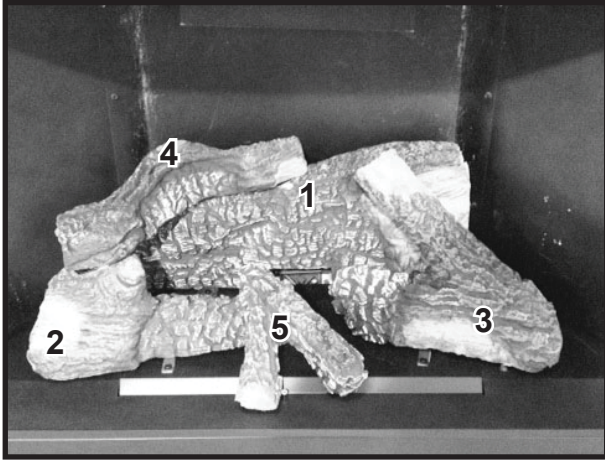

Log Set Assembly

Part number list on following page.

IMPORTANT: THIS IS DATED INFORMATION. Parts must be ordered from a dealer or distributor. **Hearth and Home Technologies does not sell directly to consumers.** Provide model number and serial number when requesting service parts from your dealer or distributor.

**Stocked
at Depot**

ITEM	DESCRIPTION	COMMENTS	PART NUMBER	Stocked at Depot
	Log Set Assembly		SRV2382-070	Y
1	Rear Log		SRV2382-071	
2	Front Left Log		SRV2381-072	
3	Front Right Log		SRV2381-073	
4	Top Log		SRV2382-074	
5	Middle Log		SRV2380-075	
6	Not replaceable must order overlay (CUST4018-001)		4055-196	
7			4055-133	
8	Dry Wall Lip		4031-207	
9	Glass Shield		4031-219	
10	Glass Latch Assembly	Qty 4 req	2382-400	Y
11	Hearth Pan		2382-111	
12	Burner Assembly		2382-007	Y
13	Valve Assembly		Refer to valve page	
14	Gasket, Valve Plate	Qty 2 req	4055-135	
15	Glass Frame Assembly		GLA2382-018	Y
16	Fan Shield		4031-290	
17	Not replaceable must order overlay (CUST4018-001)		4055-196	
18			4055-133	
19	Junction box		SRV4021-013	Y
20	Cover Plate		SRV4031-222	
21	Shield Junction Box		4031-193	
22	Nailing Flange	Qty 4 req	SRV4044-161	
	Cord Clip		14218	
	High Limit Switch		SRV4021-383	Y
	Thumb Screws	Pkg of 25	4021-558/25	Y
	Conversion Kit NG		DCKVN-Novus	Y
	Conversion Kit Propane		DCKVP-Novus	Y
	Pilot Orifice NG		SRV593-528	Y
	Pilot Orifice Propane		SRV593-527	Y
	Regulator NG		SRVNGK-DXV	Y
	Regulator Propane		SRVLPK-DXV	Y

Additional service part numbers appear on following page.