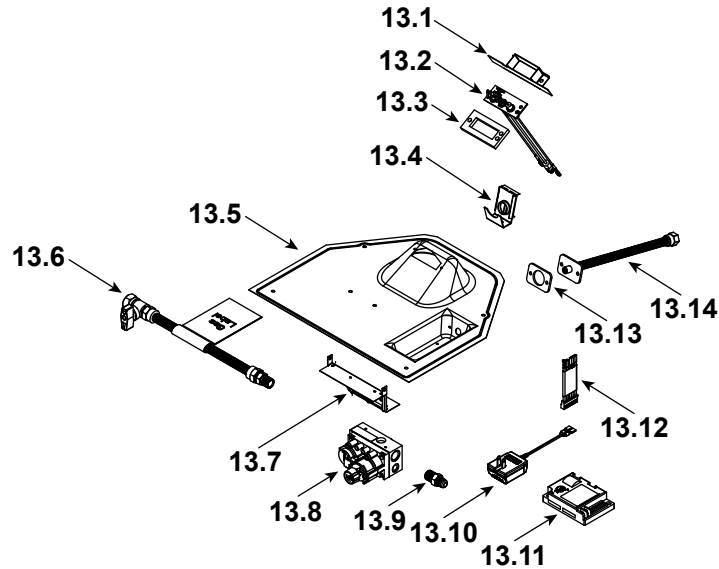

#13 Valve Assembly

IMPORTANT: THIS IS DATED INFORMATION. Parts must be ordered from a dealer or distributor. **Hearth and Home Technologies does not sell directly to consumers.** Provide model number and serial number when requesting service parts from your dealer or distributor.

Stocked at Depot

ITEM	DESCRIPTION	COMMENTS	PART NUMBER	
13.1	Pilot Shield		2382-131	
13.2	Pilot Assembly NG		SRV2090-012	Y
	Pilot Assembly Propane		2090-013	Y
13.3	Gasket, Pilot Assembly		4021-042	
13.4	Air Shutter Assembly		SRV4055-202	Y
13.5	Seal Plate Assembly		2382-584	
13.6	Flex Ball Valve Assembly		SRV302-320	Y
13.7	Valve Bracket		4055-205	
13.8	Valve NG		750-500	Y
	Valve Propane		750-501	Y
13.9	Brass Fitting	Pkg of 5	303-315/5	Y
13.10	3 Volt Transformer		SRV593-593	Y
13.11	Module		SRV593-592	Y
13.12	Module Wire Assembly		SRV593-590	Y
13.13	Gasket, Bulkhead		SRV4021-429	
13.14	Bulkhead, Flexible		4021-512	Y
	Wire Assembly , Wall Switch		SRV2118-170	Y
	Orifice NG (#42C)		582-842	Y
	Orifice Propane (0.058)		SRV4021-602	Y