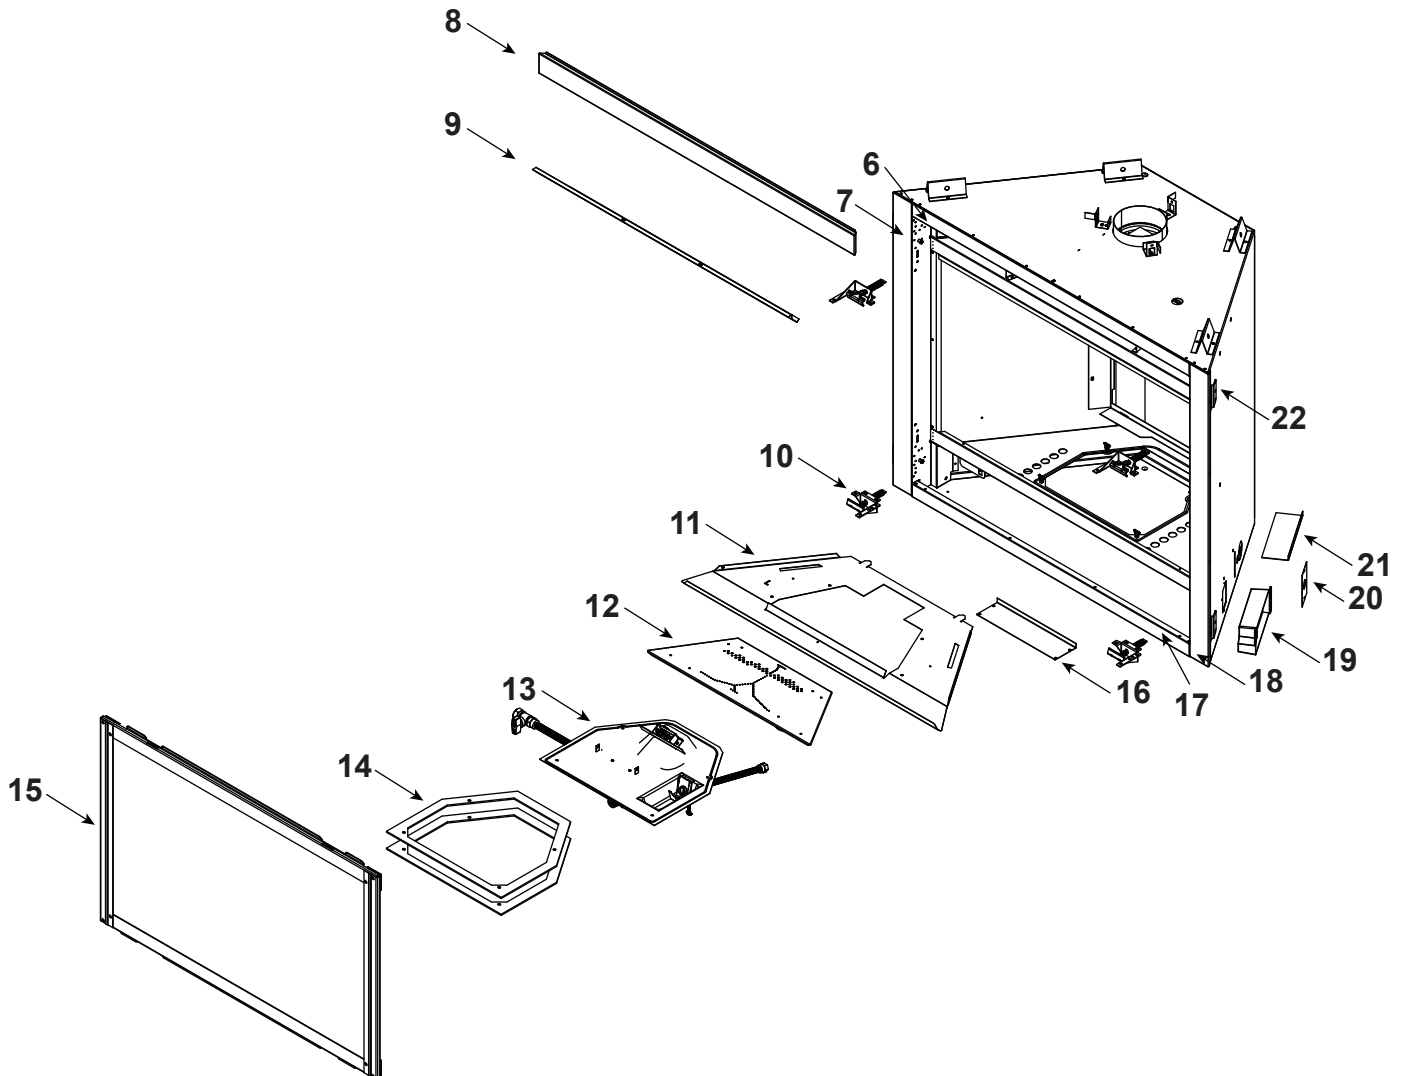

Log Set Assembly

Part number list on following page.

IMPORTANT: THIS IS DATED INFORMATION. Parts must be ordered from a dealer or distributor. **Hearth and Home Technologies does not sell directly to consumers.** Provide model number and serial number when requesting service parts from your dealer or distributor.

**Stocked
at Depot**

ITEM	DESCRIPTION	COMMENTS	PART NUMBER	Stocked at Depot
	Log Set Assembly		SRV2382-070	Y
1	Rear Log		SRV2382-071	
2	Front Left Log		SRV2381-072	
3	Front Right Log		SRV2381-073	
4	Top Log		SRV2382-074	
5	Middle Log		SRV2380-075	
6	Not replaceable must order overlay (CUST4018-001)		4055-196	
7			4055-133	
8	Dry Wall Lip		4031-207	
9	Glass Shield		4031-219	
10	Glass Latch Assembly	Qty 4 req	2382-400	Y
11	Hearth Pan		2382-111	
12	Burner Assembly		2382-007	Y
13	Valve Assembly		Refer to valve page	
14	Gasket, Valve Plate	Qty 2 req	4055-135	
15	Glass Frame Assembly		GLA2382-018	Y
16	Fan Shield		4031-290	
17	Not replaceable must order overlay (CUST4018-001)		4055-196	
18			4055-133	
19	Junction box		SRV4021-013	Y
20	Cover Plate		SRV4031-222	
21	Shield Junction Box		4031-193	
22	Nailing Flange	Qty 4 req	SRV4044-161	
	Cord Clip		14218	
	High Limit Switch		SRV4021-383	Y
	Thumb Screws	Pkg of 25	4021-558/25	Y
	Conversion Kit NG		DCKVN-Novus	Y
	Conversion Kit Propane		DCKVP-Novus	Y
	Pilot Orifice NG		SRV593-528	Y
	Pilot Orifice Propane		SRV593-527	Y
	Regulator NG		SRVNGK-DXV	Y
	Regulator Propane		SRVLPK-DXV	Y