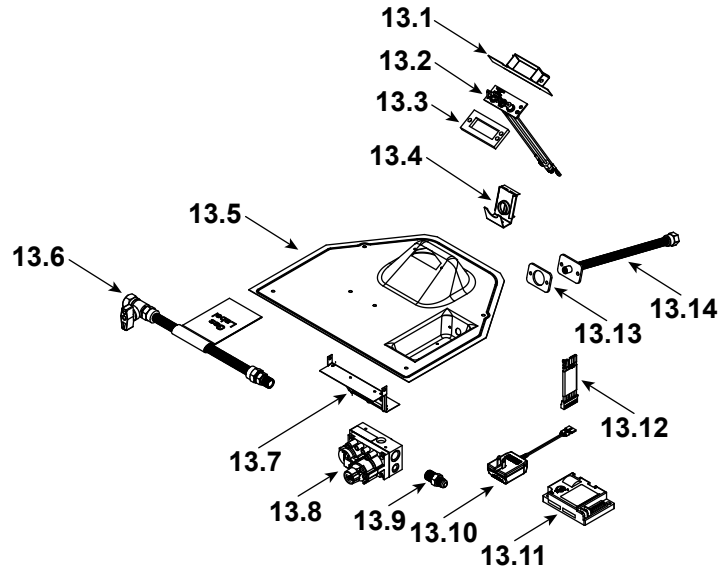

#13 Valve Assembly

IMPORTANT: THIS IS DATED INFORMATION. Parts must be ordered from a dealer or distributor. **Hearth and Home Technologies does not sell directly to consumers.** Provide model number and serial number when requesting service parts from your dealer or distributor.

Stocked at Depot

ITEM	DESCRIPTION	COMMENTS	PART NUMBER	
13.1	Pilot Shield		2382-131	
13.2	Pilot Assembly NG		SRV2090-012	Y
	Pilot Assembly Propane		2090-013	Y
13.3	Gasket, Pilot Assembly		4021-042	
13.4	Air Shutter Assembly		SRV4055-202	Y
13.5	Seal Plate Assembly		2382-584	
13.6	Flex Ball Valve Assembly		SRV302-320	Y
13.7	Valve Bracket		4055-205	
13.8	Valve NG		750-500	Y
	Valve Propane		750-501	Y
13.9	Brass Fitting	Pkg of 5	303-315/5	Y
13.10	3 Volt Transformer		SRV593-593	Y
13.11	Module		SRV593-592	Y
13.12	Module Wire Assembly		SRV593-590	Y
13.13	Gasket, Bulkhead		4021-429	
13.14	Bulkhead, Flexible		4021-512	Y
	Wire Assembly , Wall Switch		SRV2118-170	Y
	Orifice NG (#42C)		582-842	Y
	Orifice Propane (0.058)		SRV4021-602	Y