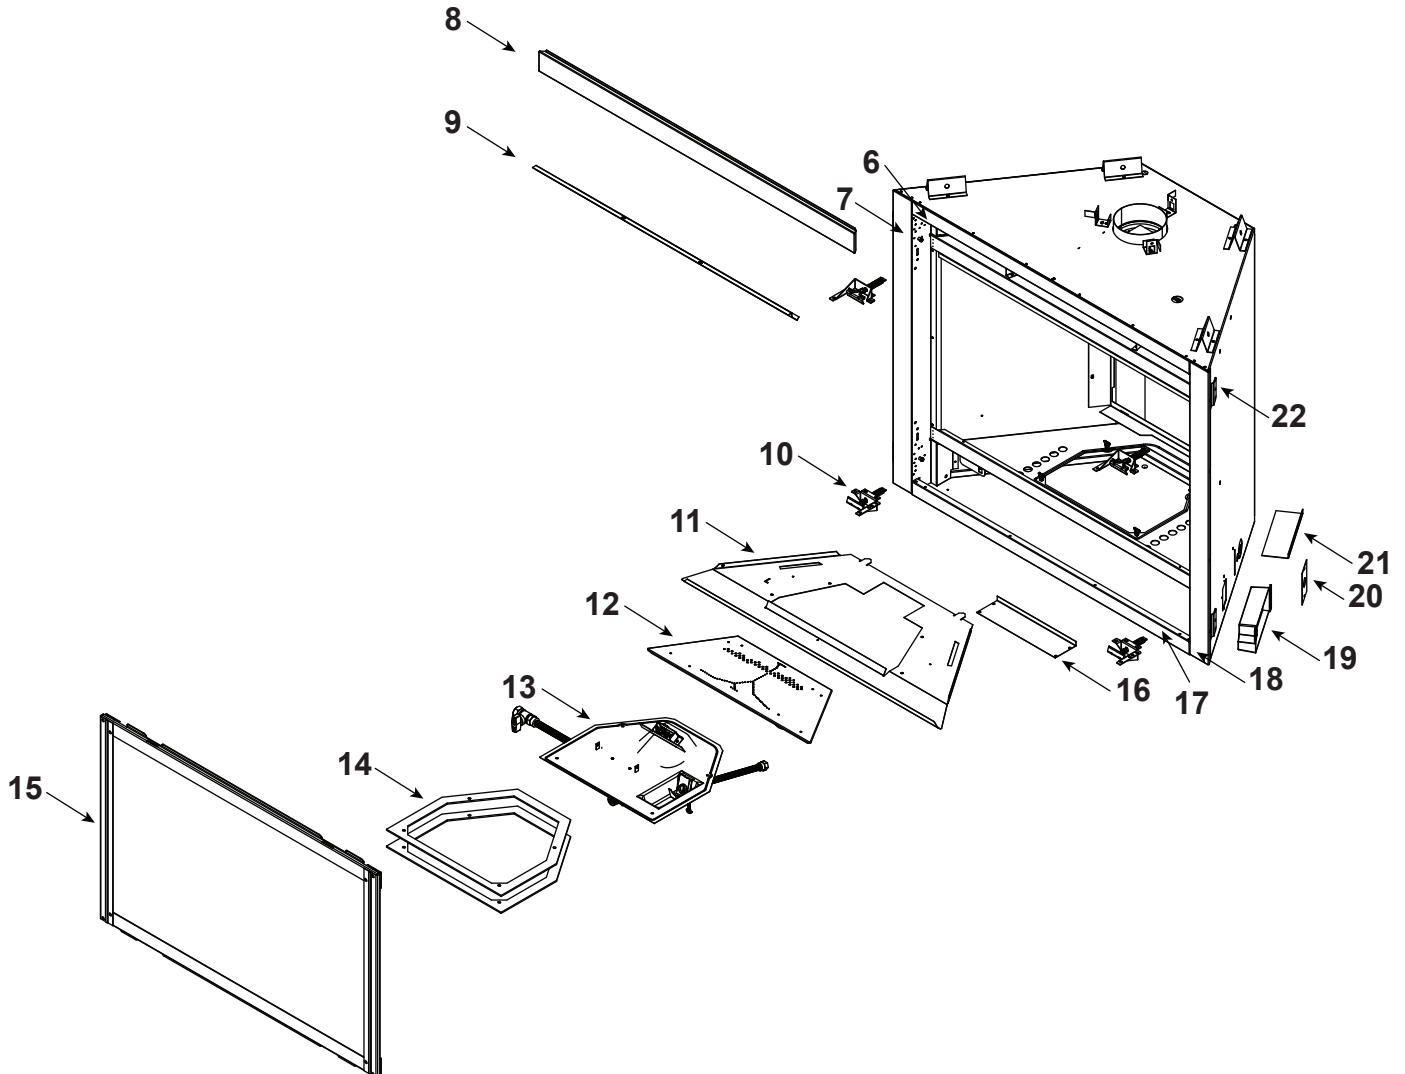

Log Set Assembly

Part number list on following page.

IMPORTANT: THIS IS DATED INFORMATION. Parts must be ordered from a dealer or distributor. **Hearth and Home Technologies does not sell directly to consumers.** Provide model number and serial number when requesting service parts from your dealer or distributor.

**Stocked
at Depot**

ITEM	DESCRIPTION	COMMENTS	PART NUMBER	
	Log Set Assembly		SRV2382-070	Y
1	Rear Log		SRV2382-071	
2	Front Left Log		SRV2381-072	
3	Front Right Log		SRV2381-073	
4	Top Log		SRV2382-074	
5	Middle Log		SRV2380-075	
6	Not replaceable must order overlay (CUST4018-001)		4055-196	
7			4055-133	
8	Dry Wall Lip		4031-207	
9	Glass Shield		4031-219	
10	Glass Latch Assembly	Qty 4 req	2382-400	Y
11	Hearth Pan		2382-111	
12	Burner Assembly		2382-007	Y
13	Valve Assembly		Refer to valve page	
14	Gasket, Valve Plate	Qty 2 req	4055-135	
15	Glass Frame Assembly		GLA2382-018	Y
16	Fan Shield		4031-290	
17	Not replaceable must order overlay (CUST4018-001)		4055-196	
18			4055-133	
19	Junction box	Pre LC5475379	SRV4021-013	Y
		Post LC5475379	SRV2326-013	Y
20	Cover Plate		SRV4031-222	
21	Shield Junction Box	Pre LC5475379	4031-193	
22	Nailing Flange	Qty 4 req	SRV4044-161	
	High Limit Switch		SRV4021-383	Y
	Thumb Screws	Pkg of 25	4021-558/25	Y
	Touch-up Paint, Interior	Pre LC5475379	SRV4021-110	
		Post LC5475379	TUPB-12	
	Touch-up Paint, Exterior		TUPB-12	
	Firebox Overlay Kit		OVERLAY-NBV4236	
	Conversion Kit NG		DCKVN-Novus	Y
	Conversion Kit Propane		DCKVP-Novus	Y
	Pilot Orifice NG		SRV593-528	Y
	Pilot Orifice Propane		SRV593-527	Y
	Regulator NG		SRVNGK-DXV	Y
	Regulator Propane		SRVLPK-DXV	Y