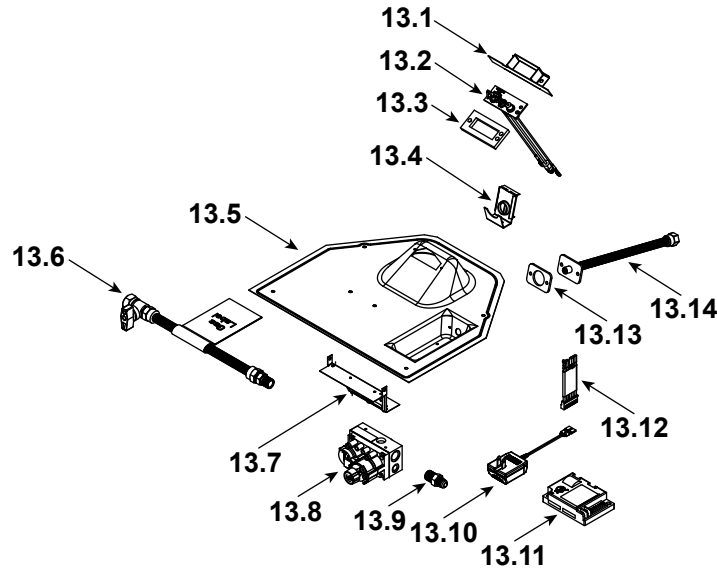

#13 Valve Assembly

IMPORTANT: THIS IS DATED INFORMATION. Parts must be ordered from a dealer or distributor. **Hearth and Home Technologies does not sell directly to consumers.** Provide model number and serial number when requesting service parts from your dealer or distributor.

Stocked at Depot

ITEM	DESCRIPTION	COMMENTS	PART NUMBER	
13.1	Pilot Shield		2382-131	
13.2	Pilot Assembly NG		SRV2090-012	Y
	Pilot Assembly Propane		2090-013	Y
13.3	Gasket, Pilot Assembly		4021-042	
13.4	Air Shutter Assembly		SRV4055-202	Y
13.5	Seal Plate Assembly		2382-584	
13.6	Flex Ball Valve Assembly		SRV302-320	Y
13.7	Valve Bracket		4055-205	
	Valve NG		750-500	Y
13.8	Valve Propane		750-501	Y
	Brass Fitting	Pkg of 5	303-315/5	Y
13.9	3 Volt Transformer		SRV593-593	Y
13.10	Module		SRV593-592	Y
13.11	Module Wire Assembly		SRV593-590	Y
13.12	Gasket, Bulkhead		4021-429	
13.13	Bulkhead, Flexible		4021-512	Y
	Wire Assembly , Wall Switch		SRV2118-170	Y
	Orifice NG (#43C)		SRV582-843	Y
	Orifice Propane (#54C)		SRV582-854	Y