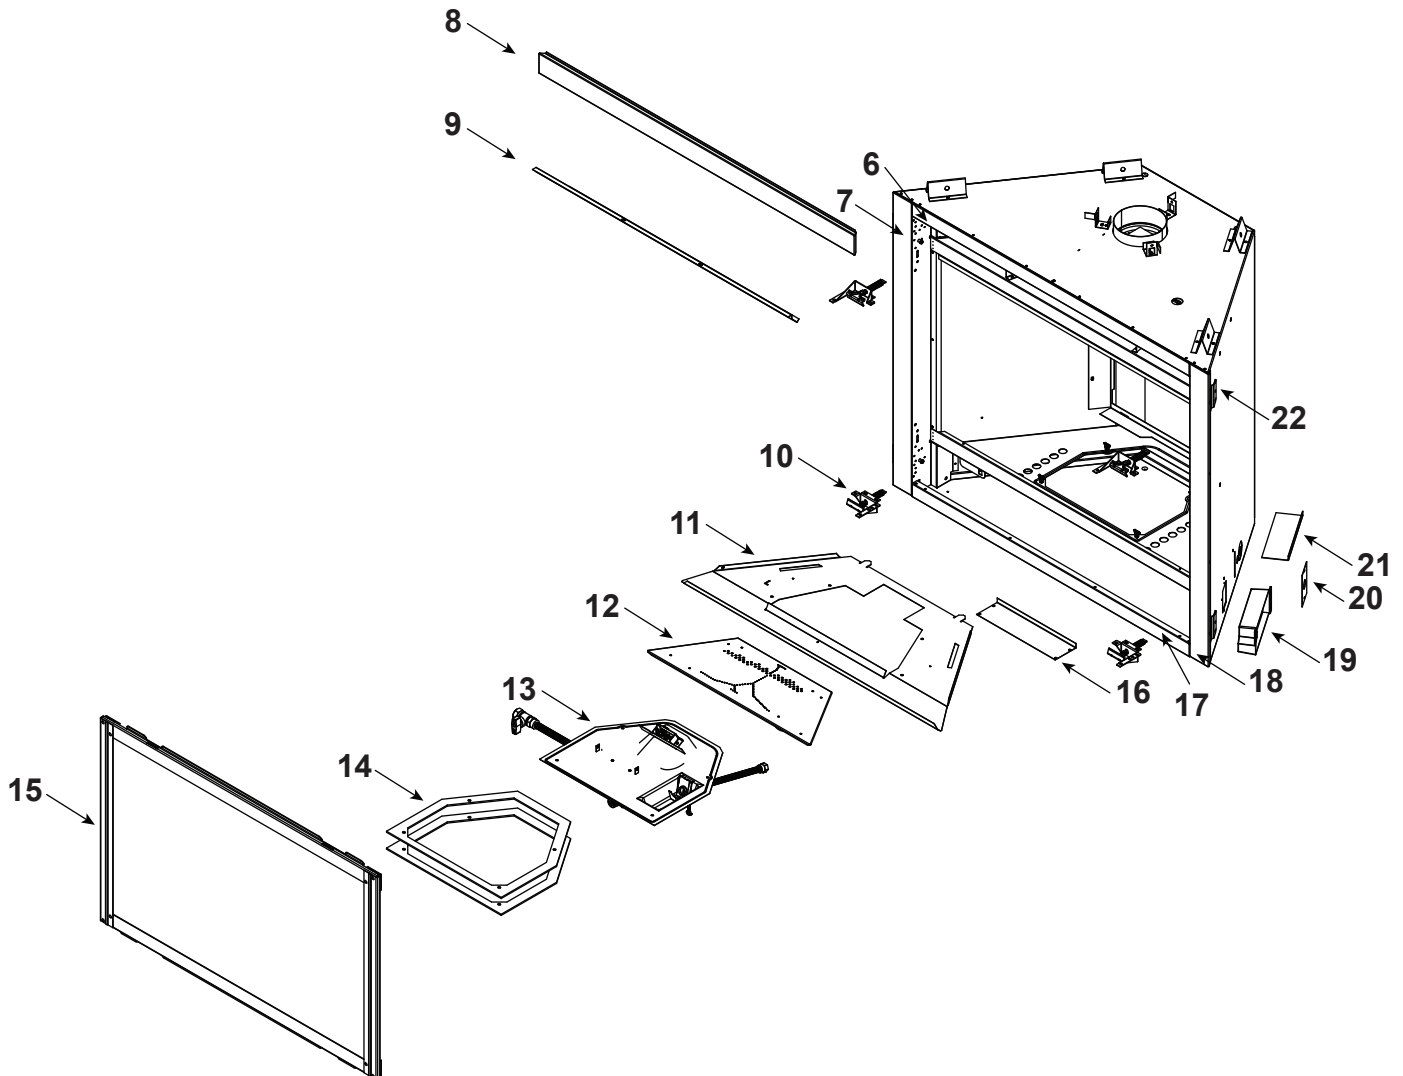

Log Set Assembly

Part number list on following page.

IMPORTANT: THIS IS DATED INFORMATION. Parts must be ordered from a dealer or distributor. **Hearth and Home Technologies does not sell directly to consumers.** Provide model number and serial number when requesting service parts from your dealer or distributor.

**Stocked
at Depot**

ITEM	DESCRIPTION	COMMENTS	PART NUMBER	
	Log Set Assembly		SRV2381-070	Y
1	Rear Log		SRV2380-071	
2	Front Left Log		SRV2381-072	
3	Front Right Log		SRV2381-073	
4	Top Log		SRV2380-074	
5	Middle Log		SRV2380-075	
6	Not replaceable must order overlay (CUST4018-001)		4055-195	
7			4055-133	
8	Dry Wall Lip		4031-206	
9	Glass Shield		4031-218	
10	Glass Latch Assembly	Qty 4 req	2382-400	Y
11	Hearth Pan		2381-111	
12	Burner Assembly		2381-007	Y
13	Valve Assembly		Refer to valve page	
14	Gasket, Valve Plate	Qty 2 req	4055-135	
15	Glass Frame Assembly		GLA2381-018	Y
16	Fan Shield		4031-290	
17	Not replaceable must order overlay (CUST4018-001)		4055-195	
18			4055-133	
19	Junction box		SRV4021-013	Y
20	Cover Plate		SRV4031-222	
21	Shield Junction Box		4031-193	
22	Nailing Flange	Qty 4 req	SRV4044-161	
	High Limit Switch		SRV4021-383	Y
	Simon Front	Black	SIM-3933	
	Thumb Screws	Pkg of 25	4021-558/25	Y
	Conversion Kit NG		DCKVN-Novus	Y
	Conversion Kit Propane		DCKVP-Novus	Y
	Pilot Orifice NG		SRV593-528	Y
	Pilot Orifice Propane		SRV593-527	Y
	Regulator NG		SRVNGK-DXV	Y
	Regulator Propane		SRVLPK-DXV	Y