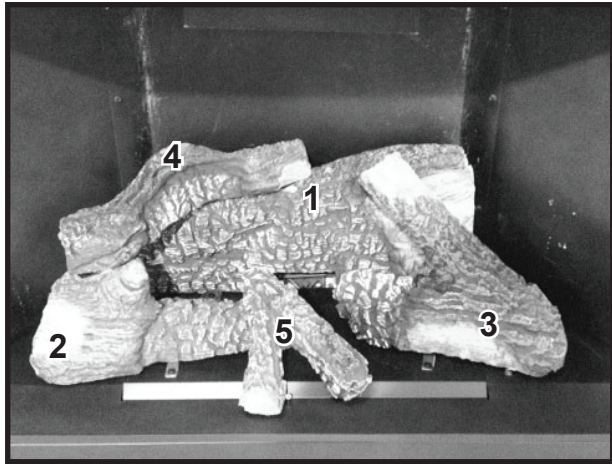

Log Set Assembly

Part number list on following page.

IMPORTANT: THIS IS DATED INFORMATION. Parts must be ordered from a dealer or distributor. **Hearth and Home Technologies does not sell directly to consumers.** Provide model number and serial number when requesting service parts from your dealer or distributor.

**Stocked
at Depot**

ITEM	DESCRIPTION	COMMENTS	PART NUMBER	
	Log Set Assembly		SRV2381-070	Y
1	Rear Log		SRV2380-071	
2	Front Left Log		SRV2381-072	
3	Front Right Log		SRV2381-073	
4	Top Log		SRV2380-074	
5	Middle Log		SRV2380-075	
6	Not replaceable must order overlay (CUST4018-001)		4055-195	
7			4055-133	
8	Dry Wall Lip		4031-206	
9	Glass Shield		4031-218	
10	Glass Latch Assembly	Qty 4 req	2382-400	Y
11	Hearth Pan		2381-111	
12	Burner Assembly		2381-007	Y
13	Valve Assembly		Refer to valve page	
14	Gasket, Valve Plate	Qty 2 req	4055-135	
15	Glass Frame Assembly		GLA2381-018	Y
16	Fan Shield		4031-290	
17	Not replaceable must order overlay (CUST4018-001)		4055-195	
18			4055-133	
19	Junction box		SRV4021-013	Y
20	Cover Plate		SRV4031-222	
21	Shield Junction Box		4031-193	
22	Nailing Flange	Qty 4 req	SRV4044-161	
	High Limit Switch		SRV4021-383	Y
	Thumb Screws	Pkg of 25	4021-558/25	Y
	Conversion Kit NG		DCKVN-Novus	Y
	Conversion Kit Propane		DCKVP-Novus	Y
	Pilot Orifice NG		SRV593-528	Y
	Pilot Orifice Propane		SRV593-527	Y
	Regulator NG		SRVNGK-DXV	Y
	Regulator Propane		SRVLPK-DXV	Y

Additional service part numbers appear on following page.