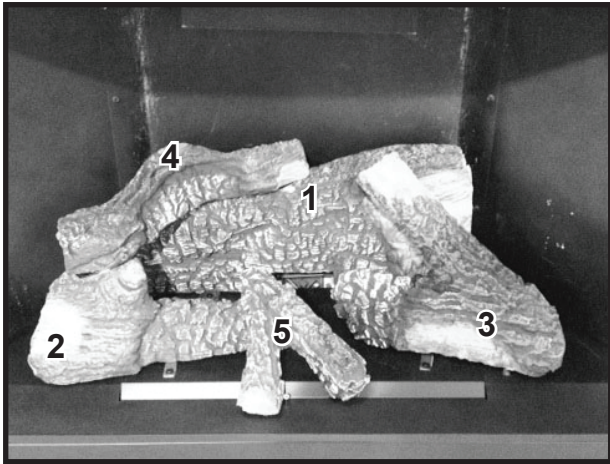

Log Set Assembly

Part number list on following page.

IMPORTANT: THIS IS DATED INFORMATION. Parts must be ordered from a dealer or distributor. **Hearth and Home Technologies does not sell directly to consumers.** Provide model number and serial number when requesting service parts from your dealer or distributor.

**Stocked
at Depot**

ITEM	DESCRIPTION	COMMENTS	PART NUMBER	
	Log Set Assembly		SRV2381-070	Y
1	Rear Log		SRV2380-071	
2	Front Left Log		SRV2381-072	
3	Front Right Log		SRV2381-073	
4	Top Log		SRV2380-074	
5	Middle Log		SRV2380-075	
6	Not replaceable must order overlay (CUST4018-001)		4055-195	
7			4055-133	
8	Dry Wall Lip		4031-206	
9	Glass Shield		4031-218	
10	Glass Latch Assembly	Qty 4 req	2382-400	Y
11	Hearth Pan		2381-111	
12	Burner Assembly		2381-007	Y
13	Valve Assembly		Refer to valve page	
14	Gasket, Valve Plate	Qty 2 req	4055-135	
15	Glass Frame Assembly		GLA2381-018	Y
16	Fan Shield		4031-290	
17	Not replaceable must order overlay (CUST4018-001)		4055-195	
18			4055-133	
19	Junction box		SRV4021-013	Y
20	Cover Plate		SRV4031-222	
21	Shield Junction Box		4031-193	
22	Nailing Flange	Qty 4 req	SRV4044-161	
	High Limit Switch		SRV4021-383	Y
	Simon Front	Black	SIM-3933	
	Thumb Screws	Pkg of 25	4021-558/25	Y
	Conversion Kit NG		DCKVN-Novus	Y
	Conversion Kit Propane		DCKVP-Novus	Y
	Pilot Orifice NG		SRV593-528	Y
	Pilot Orifice Propane		SRV593-527	Y
	Regulator NG		SRVNGK-DXV	Y
	Regulator Propane		SRVLPK-DXV	Y

Additional service part numbers appear on following page.