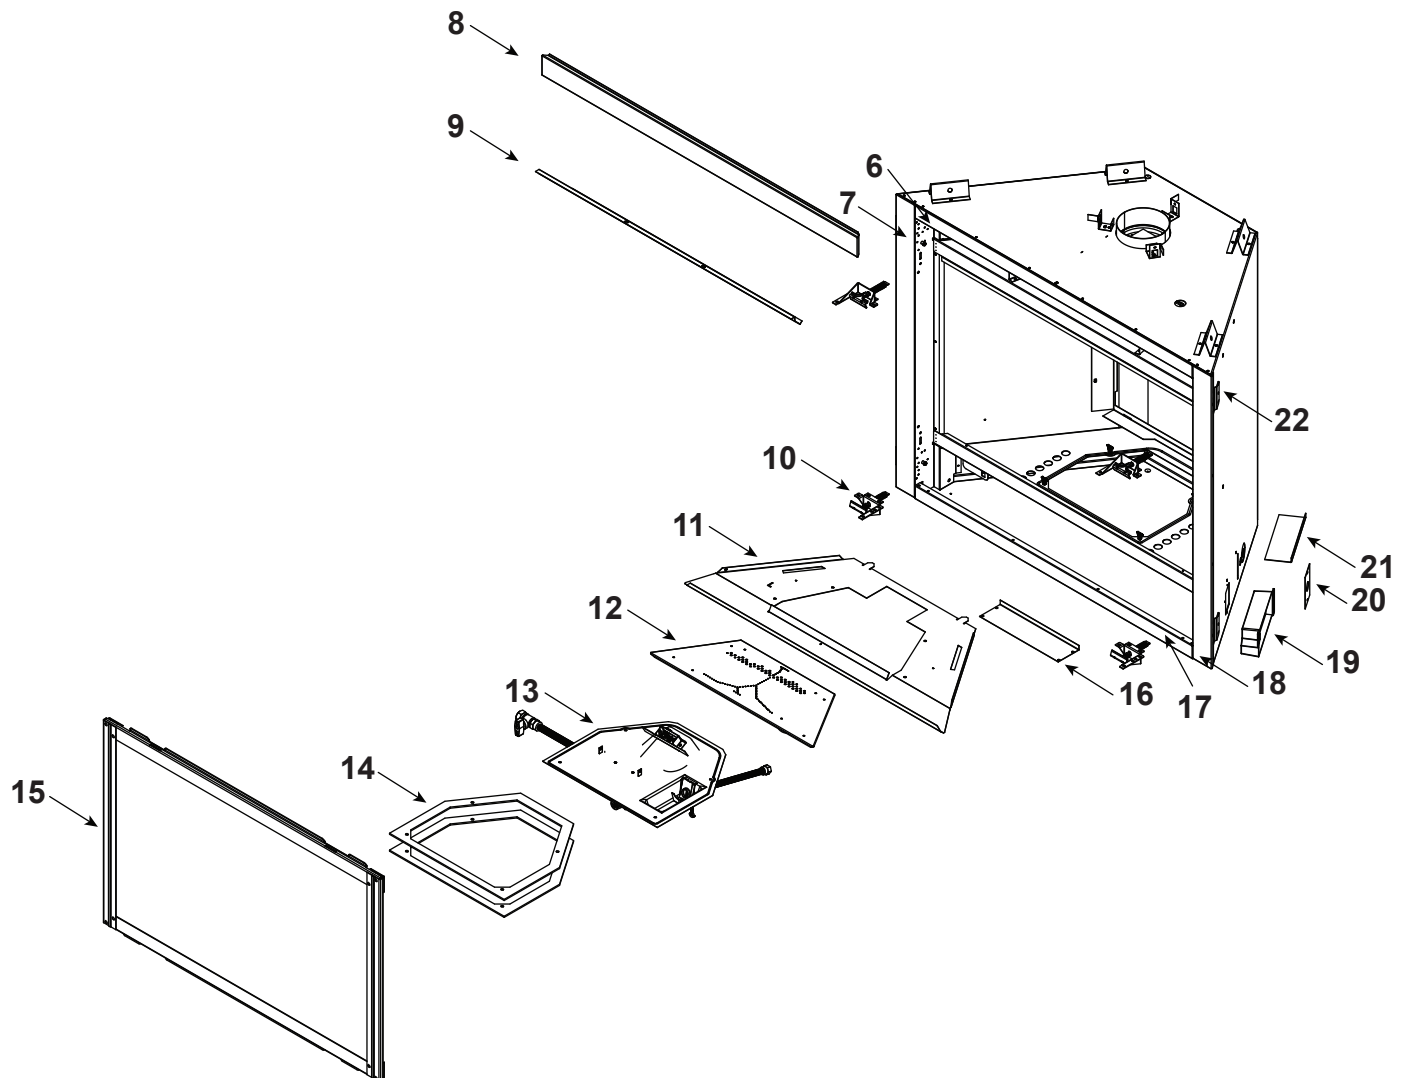

Log Set Assembly

Part number list on following page.

IMPORTANT: THIS IS DATED INFORMATION. Parts must be ordered from a dealer or distributor. **Hearth and Home Technologies does not sell directly to consumers.** Provide model number and serial number when requesting service parts from your dealer or distributor.

**Stocked
at Depot**

ITEM	DESCRIPTION	COMMENTS	PART NUMBER	
	Log Set Assembly		SRV2381-070	Y
1	Rear Log		SRV2380-071	
2	Front Left Log		SRV2381-072	
3	Front Right Log		SRV2381-073	
4	Top Log		SRV2380-074	
5	Middle Log		SRV2380-075	
6	Not replaceable must order overlay (CUST4018-001)		4055-195	
7			4055-133	
8	Dry Wall Lip		4031-206	
9	Glass Shield		4031-218	
10	Glass Latch Assembly	Qty 4 req	2382-400	Y
11	Hearth Pan		2381-111	
12	Burner Assembly		2381-007	Y
13	Valve Assembly		Refer to valve page	
14	Gasket, Valve Plate	Qty 2 req	4055-135	
15	Glass Frame Assembly		GLA2381-018	Y
16	Fan Shield		4031-290	
17	Not replaceable must order overlay (CUST4018-001)		4055-195	
18			4055-133	
19	Junction box		SRV4021-013	Y
20	Cover Plate		SRV4031-222	
21	Shield Junction Box		4031-193	
22	Nailing Flange	Qty 4 req	SRV4044-161	
	High Limit Switch		SRV4021-383	Y
	Thumb Screws	Pkg of 25	4021-558/25	Y
	Conversion Kit NG		DCKVN-Novus	Y
	Conversion Kit Propane		DCKVP-Novus	Y
	Pilot Orifice NG		SRV593-528	Y
	Pilot Orifice Propane		SRV593-527	Y
	Regulator NG		SRVNGK-DXV	Y
	Regulator Propane		SRVLPK-DXV	Y