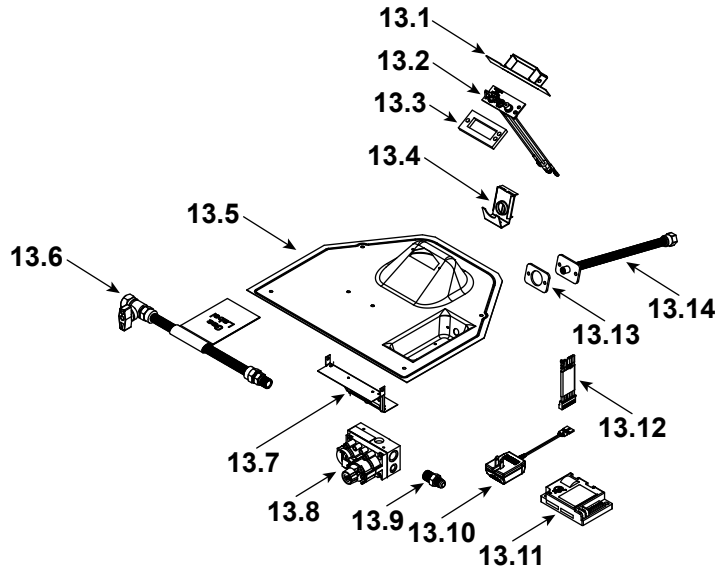

#13 Valve Assembly

IMPORTANT: THIS IS DATED INFORMATION. Parts must be ordered from a dealer or distributor. **Hearth and Home Technologies does not sell directly to consumers.** Provide model number and serial number when requesting service parts from your dealer or distributor.

Stocked at Depot

ITEM	DESCRIPTION	COMMENTS	PART NUMBER	
13.1	Pilot Shield		2382-131	
13.2	Pilot Assembly NG		SRV2090-012	Y
	Pilot Assembly Propane		2090-013	Y
13.3	Gasket, Pilot Assembly		4021-042	
13.4	Air Shutter Assembly		SRV4055-202	Y
13.5	Seal Plate Assembly		2382-584	
13.6	Flex Ball Valve Assembly		SRV302-320	Y
13.7	Valve Bracket		4055-205	
	Valve NG		750-500	Y
	Valve Propane		750-501	Y
13.9	Brass Fitting	Pkg of 5	303-315/5	Y
13.10	3 Volt Transformer		SRV593-593	Y
13.11	Module		SRV593-592	Y
13.12	Module Wire Assembly		SRV593-590	Y
13.13	Gasket, Bulkhead		4021-429	
13.14	Bulkhead, Flexible		4021-512	Y
	Wire Assembly , Wall Switch		SRV2118-170	Y
	Orifice NG (#43C)		SRV582-843	Y
	Orifice Propane (#54C)		SRV582-854	Y