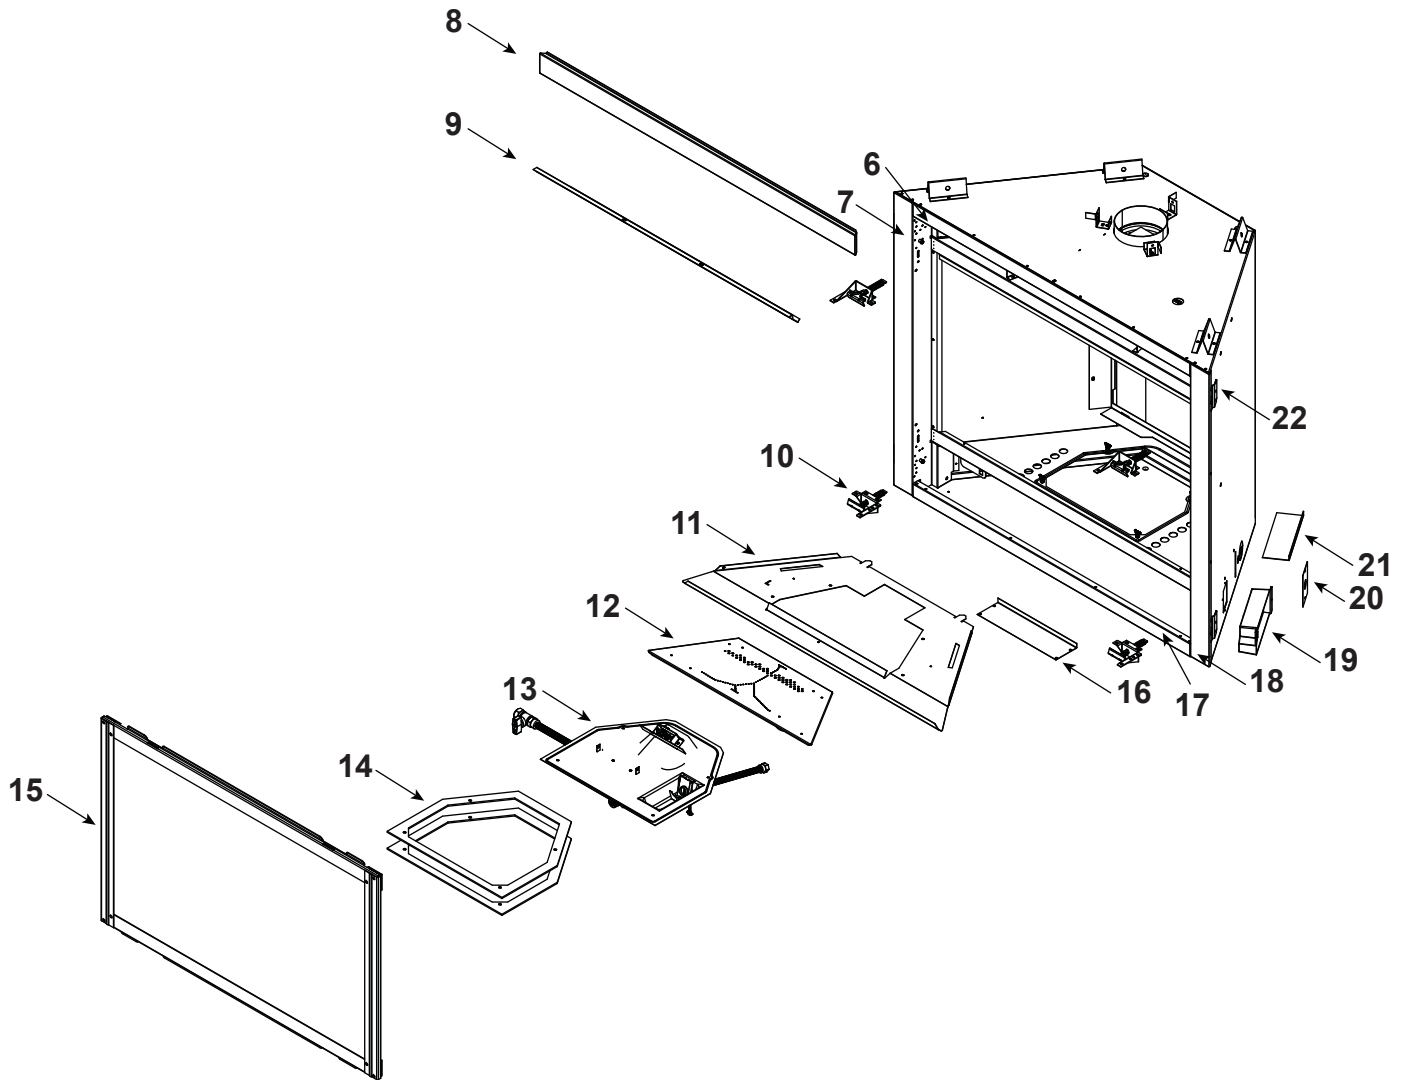

### Log Set Assembly

Part number list on following page.

IMPORTANT: THIS IS DATED INFORMATION. Parts must be ordered from a dealer or distributor. **Hearth and Home Technologies does not sell directly to consumers.** Provide model number and serial number when requesting service parts from your dealer or distributor.

**Stocked  
at Depot**

ITEM	DESCRIPTION	COMMENTS	PART NUMBER	
	<b>Log Set Assembly</b>		SRV2380-070	Y
1	Rear Log		SRV2380-071	
2	Front Left Log		SRV2380-072	
3	Front Right Log		SRV2380-073	
4	Top Log		SRV2380-074	
5	Middle Log		SRV2380-075	
6	Not replaceable must order overlay (CUST4018-001)		4055-194	
7			4055-133	
8	Dry Wall Lip		4031-205	
9	Glass Shield		4031-217	
10	Glass Latch Assembly	Qty 4 req	2382-400	Y
11	Hearth Pan		2380-111	
12	Burner Assembly		2380-007	Y
13	Valve Assembly		<b>Refer to valve page</b>	
14	Gasket, Valve Plate	Qty 2 req	4055-135	
15	Glass Frame Assembly		GLA2380-018	Y
16	Fan Shield		4031-289	
17	Not replaceable must order overlay (CUST4018-001)		4055-194	
18			4055-133	
19	Junction box		SRV4021-013	Y
20	Cover Plate		SRV4031-222	
21	Shield Junction Box		4031-193	
22	Nailing Flange	Qty 4 req	SRV4044-161	
	Cord Clip		14218	
	High Limit Switch		SRV4021-383	Y
	Thumb Screws	Pkg of 25	4021-558/25	Y
	Conversion Kit NG		DCKVN-Novus	Y
	Conversion Kit Propane		DCKVP-Novus	Y
	Pilot Orifice NG		SRV593-528	Y
	Pilot Orifice Propane		SRV593-527	Y
	Regulator NG		SRVNGK-DXV	Y
	Regulator Propane		SRVLPK-DXV	Y