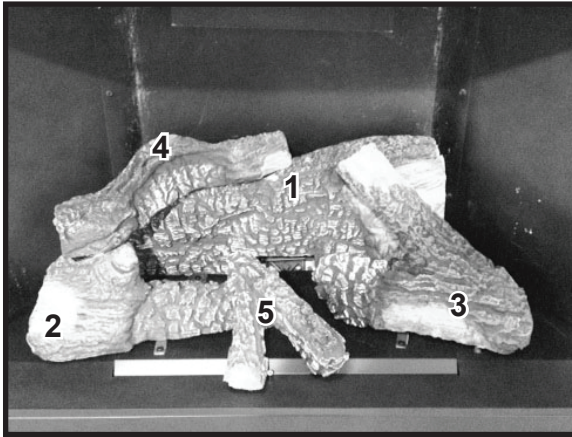

Log Set Assembly

Part number list on following page.

IMPORTANT: THIS IS DATED INFORMATION. Parts must be ordered from a dealer or distributor. **Hearth and Home Technologies does not sell directly to consumers.** Provide model number and serial number when requesting service parts from your dealer or distributor.

**Stocked
at Depot**

ITEM	DESCRIPTION	COMMENTS	PART NUMBER	
	Log Set Assembly		SRV2380-070	Y
1	Rear Log		SRV2380-071	
2	Front Left Log		SRV2380-072	
3	Front Right Log		SRV2380-073	
4	Top Log		SRV2380-074	
5	Middle Log		SRV2380-075	
6	Not replaceable must order overlay (CUST4018-001)		4055-194	
7			4055-133	
8	Dry Wall Lip		4031-205	
9	Glass Shield		4031-217	
10	Glass Latch Assembly	Qty 4 req	2382-400	Y
11	Hearth Pan		2380-111	
12	Burner Assembly		2380-007	Y
13	Valve Assembly		Refer to valve page	
14	Gasket, Valve Plate	Qty 2 req	4055-135	
15	Glass Frame Assembly		GLA2380-018	Y
16	Fan Shield		4031-289	
17	Not replaceable must order overlay (CUST4018-001)		4055-194	
18			4055-133	
19	Junction box		SRV4021-013	Y
20	Cover Plate		SRV4031-222	
21	Shield Junction Box		4031-193	
22	Nailing Flange	Qty 4 req	SRV4044-161	
	Cord Clip		14218	
	High Limit Switch		SRV4021-383	Y
	Thumb Screws	Pkg of 25	4021-558/25	Y
	Conversion Kit NG		DCKVN-Novus	Y
	Conversion Kit Propane		DCKVP-Novus	Y
	Pilot Orifice NG		SRV593-528	Y
	Pilot Orifice Propane		SRV593-527	Y
	Regulator NG		SRVNGK-DXV	Y
	Regulator Propane		SRVLPK-DXV	Y

Additional service part numbers appear on following page.