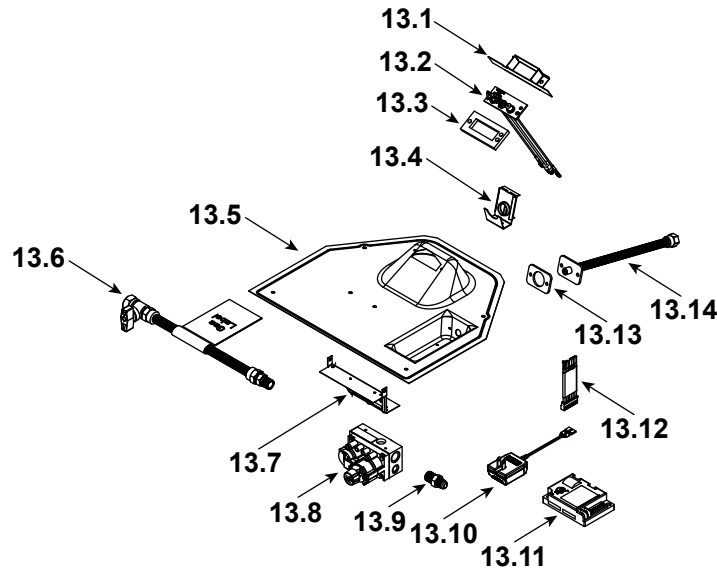

#13 Valve Assembly

IMPORTANT: THIS IS DATED INFORMATION. Parts must be ordered from a dealer or distributor. **Hearth and Home Technologies does not sell directly to consumers.** Provide model number and serial number when requesting service parts from your dealer or distributor.

Stocked at Depot

ITEM	DESCRIPTION	COMMENTS	PART NUMBER	Stocked at Depot
13.1	Pilot Shield		2382-131	
13.2	Pilot Assembly NG		SRV2090-012	Y
	Pilot Assembly Propane		2090-013	Y
13.3	Gasket, Pilot Assembly		4021-042	
13.4	Air Shutter Assembly		SRV4055-202	Y
13.5	Seal Plate Assembly		2382-584	
13.6	Flex Ball Valve Assembly		SRV302-320	Y
13.7	Valve Bracket		4055-205	
13.8	Valve NG		750-500	Y
	Valve Propane		750-501	Y
13.9	Brass Fitting	Pkg of 5	303-315/5	Y
13.10	3 Volt Transformer		SRV593-593	Y
13.11	Module		593-592	Y
13.12	Module Wire Assembly		SRV593-590	Y
13.13	Gasket, Bulkhead		4021-429	
13.14	Bulkhead, Flexible		4021-512	Y
	Wire Assembly , Wall Switch		SRV2118-170	Y
	Orifice NG (.083)		4021-435	Y
	Orifice Propane (.053)		4021-426	Y