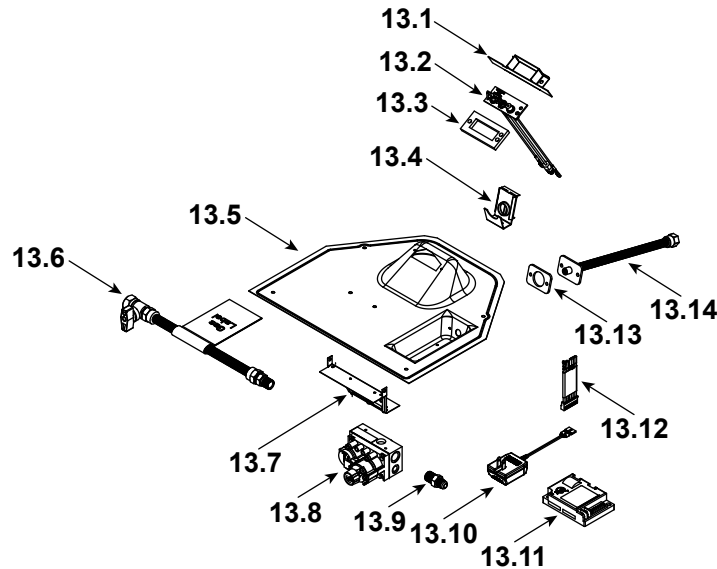

#13 Valve Assembly

IMPORTANT: THIS IS DATED INFORMATION. Parts must be ordered from a dealer or distributor. **Hearth and Home Technologies does not sell directly to consumers.** Provide model number and serial number when requesting service parts from your dealer or distributor.

Stocked at Depot

ITEM	DESCRIPTION	COMMENTS	PART NUMBER	
13.1	Pilot Shield		2382-131	
13.2	Pilot Assembly NG		SRV2090-012	Y
	Pilot Assembly Propane		2090-013	Y
13.3	Gasket, Pilot Assembly		4021-042	
13.4	Air Shutter Assembly		SRV4055-202	Y
13.5	Seal Plate Assembly		2382-584	
13.6	Flex Ball Valve Assembly		SRV302-320	Y
13.7	Valve Bracket		4055-205	
13.8	Valve NG		750-500	Y
	Valve Propane		750-501	Y
13.9	Brass Fitting	Pkg of 5	303-315/5	Y
13.10	3 Volt Transformer		SRV593-593	Y
13.11	Module		SRV593-592	Y
13.12	Module Wire Assembly		SRV593-590	Y
13.13	Gasket, Bulkhead		4021-429	
13.14	Bulkhead, Flexible		4021-512	Y
	Wire Assembly , Wall Switch		SRV2118-170	Y
	Orifice NG (.083)		4021-435	Y
	Orifice Propane (.053)		4021-426	Y