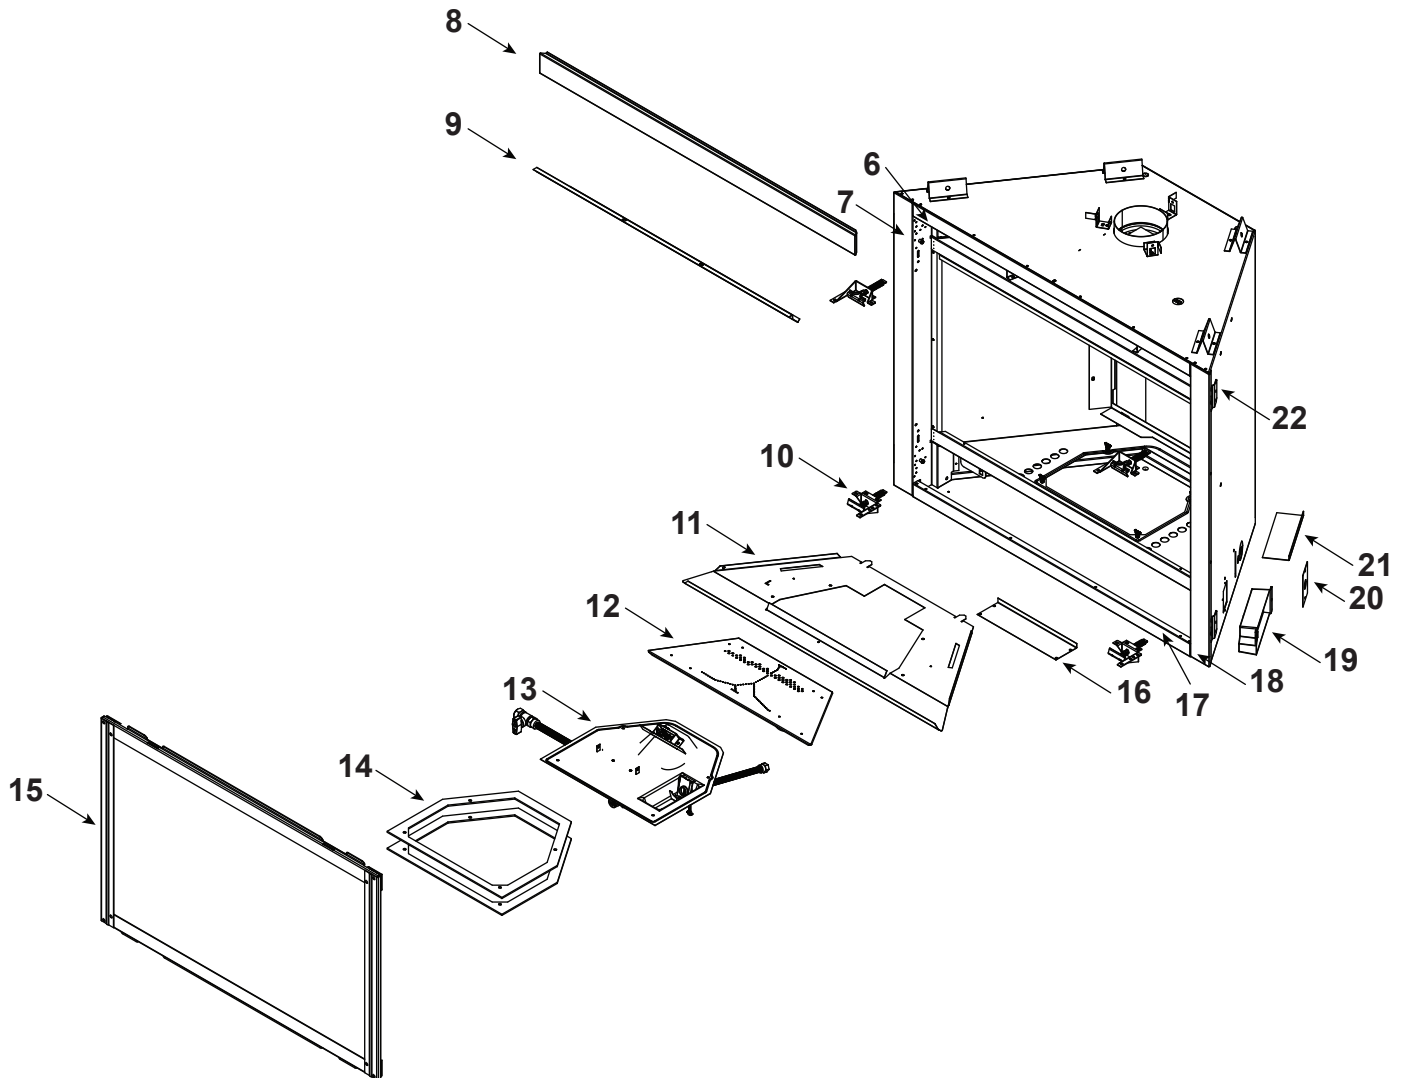

Log Set Assembly

Part number list on following page.

IMPORTANT: THIS IS DATED INFORMATION. Parts must be ordered from a dealer or distributor. **Hearth and Home Technologies does not sell directly to consumers.** Provide model number and serial number when requesting service parts from your dealer or distributor.

**Stocked
at Depot**

ITEM	DESCRIPTION	COMMENTS	PART NUMBER	
	Log Set Assembly		SRV2380-070	Y
1	Rear Log		SRV2380-071	
2	Front Left Log		SRV2380-072	
3	Front Right Log		SRV2380-073	
4	Top Log		SRV2380-074	
5	Middle Log		SRV2380-075	
6	Not replaceable must order overlay (CUST4018-001)		4055-194	
7			4055-133	
8	Dry Wall Lip		4031-205	
9	Glass Shield		4031-217	
10	Glass Latch Assembly	Qty 4 req	2382-400	Y
11	Hearth Pan		2380-111	
12	Burner Assembly		2380-007	Y
13	Valve Assembly		Refer to valve page	
14	Gasket, Valve Plate	Qty 2 req	4055-135	
15	Glass Frame Assembly		GLA2380-018	Y
16	Fan Shield		4031-289	
17	Not replaceable must order overlay (CUST4018-001)		4055-194	
18			4055-133	
19	Junction box		SRV4021-013	Y
20	Cover Plate		SRV4031-222	
21	Shield Junction Box		4031-193	
22	Nailing Flange	Qty 4 req	SRV4044-161	
	Cord Clip		14218	
	High Limit Switch		SRV4021-383	Y
	Thumb Screws	Pkg of 25	4021-558/25	Y
	Conversion Kit NG		DCKVN-Novus	Y
	Conversion Kit Propane		DCKVP-Novus	Y
	Pilot Orifice NG		SRV593-528	Y
	Pilot Orifice Propane		SRV593-527	Y
	Regulator NG		SRVNGK-DXV	Y
	Regulator Propane		SRVLPK-DXV	Y