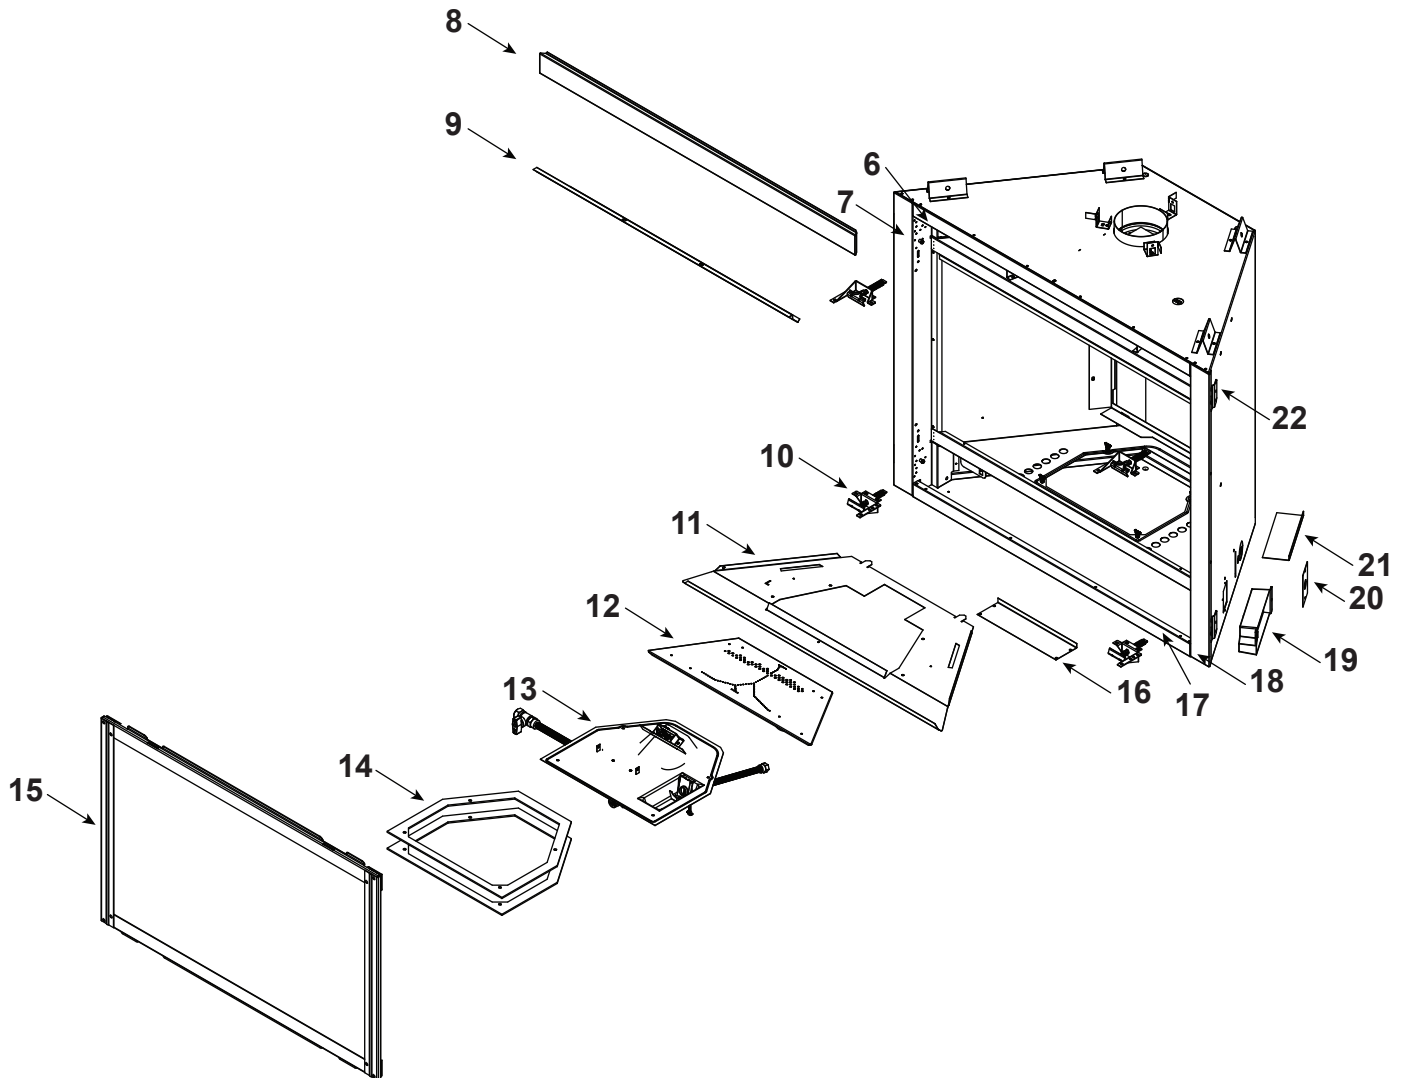

Log Set Assembly

Part number list on following page.

IMPORTANT: THIS IS DATED INFORMATION. Parts must be ordered from a dealer or distributor. **Hearth and Home Technologies does not sell directly to consumers.** Provide model number and serial number when requesting service parts from your dealer or distributor.

**Stocked
at Depot**

ITEM	DESCRIPTION	COMMENTS	PART NUMBER	
	Log Set Assembly		SRV2380-070	Y
1	Rear Log		SRV2380-071	
2	Front Left Log		SRV2380-072	
3	Front Right Log		SRV2380-073	
4	Top Log		SRV2380-074	
5	Middle Log		SRV2380-075	
6	Not replaceable must order overlay (CUST4018-001)		4055-194	
7			4055-133	
8	Dry Wall Lip		4031-205	
9	Glass Shield		4031-217	
10	Glass Latch Assembly	Qty 4 req	2382-400	Y
11	Hearth Pan		2380-111	
12	Burner Assembly		2380-007	Y
13	Valve Assembly		Refer to valve page	
14	Gasket, Valve Plate	Qty 2 req	4055-135	
15	Glass Frame Assembly		GLA2380-018	Y
16	Fan Shield		4031-289	
17	Not replaceable must order overlay (CUST4018-001)		4055-194	
18			4055-133	
19	Junction box		SRV4021-013	Y
20	Cover Plate		SRV4031-222	
21	Shield Junction Box		4031-193	
22	Nailing Flange	Qty 4 req	SRV4044-161	
	Cord Clip	No longer available	14218	
	High Limit Switch		SRV4021-383	Y
	Simon Front	Black	SIM-3630	
	Thumb Screws	Pkg of 25	4021-558/25	Y
	Conversion Kit NG		DCKVN-Novus	Y
	Conversion Kit Propane		DCKVP-Novus	Y
	Pilot Orifice NG		SRV593-528	Y
	Pilot Orifice Propane		SRV593-527	Y
	Regulator NG		SRVNGK-DXV	Y
	Regulator Propane		SRVLPK-DXV	Y