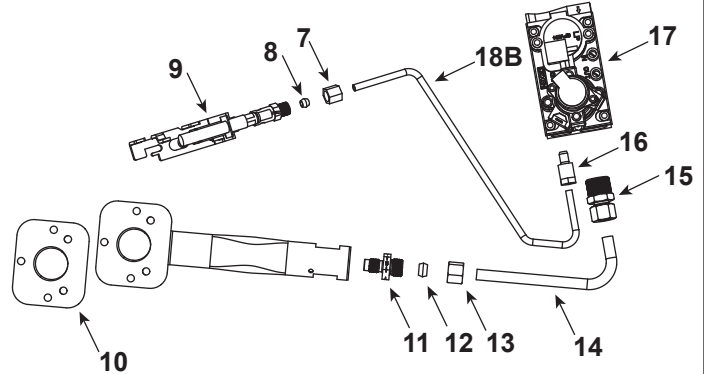

Propane Valve Components

IMPORTANT: THIS IS DATED INFORMATION. Parts must be ordered from a dealer or distributor. **Hearth and Home Technologies does not sell directly to consumers.** Provide model number and serial number when requesting service parts from your dealer or distributor.

Stocked at Depot

ITEM	DESCRIPTION	COMMENTS	PART NUMBER	
7	Nut, 3/8-24 UNF 3/16 Tube		SRV00F0077	
8	Ferrule, 3/16 Tube		SRV00F0078	
9	Pilot ODS	NG	SRV14D0473	Y
		Propane	SRV14D0477	Y
10	Venturi Gasket		SRV45D0032	Y
11	Injector	NG (3.00mm)	SRV20H3154	Y
		Propane (#49)	SRV57D0612	Y
12	Ferrule, 5/16 Tube		SRV00K0918	
13	Nut, 1/2-24 UNF 5/16 Tube		SRV00K0917	
14	Tube, 5/16 Valve to Burner		SRV4620-150	
15	Fitting, 5/16 Tube x 3/8 MPT		SRV11V0313	
16	Fitting, 3/16 Tube x 7/16-24 UNS		SRV71076	
17	Valve	NG	SRV4018-047	Y
		Propane	SRV4018-048	Y
18A	Tube, 3/16 Regulator to Pilot	NG	SRV4620-152	
18B	Tube, 3/16 Valve to Pilot	Propane	SRV4620-161	
19	Fitting, 3/16 Tube x 1/8 MPT	NG (Qty 2 req)	SRV20H0109	Y
20	Pilot Regulator	NG	SRV14D0469	Y
21	Tube, 3/16 Valve to Regulator	NG	SRV4619-151