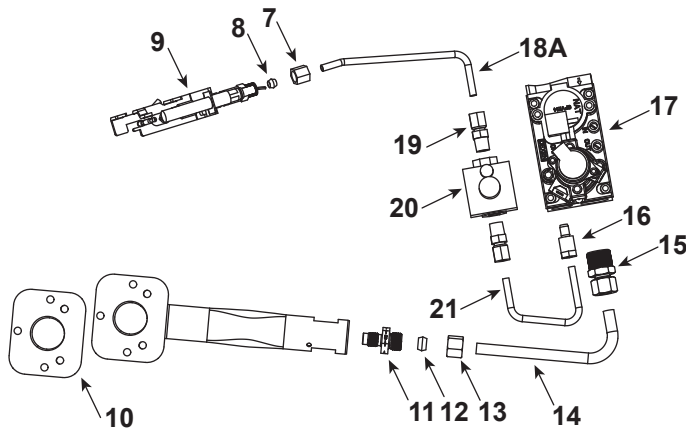

**Stocked at Depot**

ITEM	DESCRIPTION	COMMENTS	PART NUMBER	
1	Weldment, Grate		81D0502K	
2	Grate Assembly		20302502K	
3	Thermocouple Module		SRV20303179	Y
4	Control Module		SRV4018-069	Y
5	Battery Pack		SRV4018-323	Y
6	Component Cover		20302870K	
	Wire Assembly		SRV4604-304	Y
	Wire, Thermocouple Module		SRV20301890	Y
	Remote Control, RC300-MON-VFL		SRV4018-149	Y
	Lava Rock	2.5 .lbs	SRV00F0540	Y
	Rock Wool	3 grams	SRV59D0111	Y

### Natural Gas Valve Components

**Stocked at Depot**

ITEM	DESCRIPTION	COMMENTS	PART NUMBER	
7	Nut, 3/8-24 UNF 3/16 Tube		SRV00F0077	
8	Ferrule, 3/16 Tube		SRV00F0078	
9	Pilot ODS	NG	SRV14D0473	Y
		Propane	SRV14D0477	Y
10	Venturi Gasket		SRV45D0032	Y
11	Injector	NG (3.00mm)	SRV20H3154	Y
		Propane (#49)	SRV57D0612	Y
12	Ferrule, 5/16 Tube		SRV00K0918	
13	Nut, 1/2-24 UNF 5/16 Tube		SRV00K0917	
14	Tube, 5/16 Valve to Burner		SRV4620-150	
15	Fitting, 5/16 Tube x 3/8 MPT		SRV11V0313	
16	Fitting, 3/16 Tube x 7/16-24 UNS		SRV71076	
17	Valve	NG	SRV4018-047	Y
		Propane	SRV4018-048	Y
18A	Tube, 3/16 Regulator to Pilot	NG	SRV4620-152	
18B	Tube, 3/16 Valve to Pilot	Propane	SRV4620-161	
19	Fitting, 3/16 Tube x 1/8 MPT	NG (Qty 2 req)	SRV20H0109	Y
20	Pilot Regulator	NG	SRV14D0469	Y
21	Tube, 3/16 Valve to Regulator	NG	SRV4619-151	