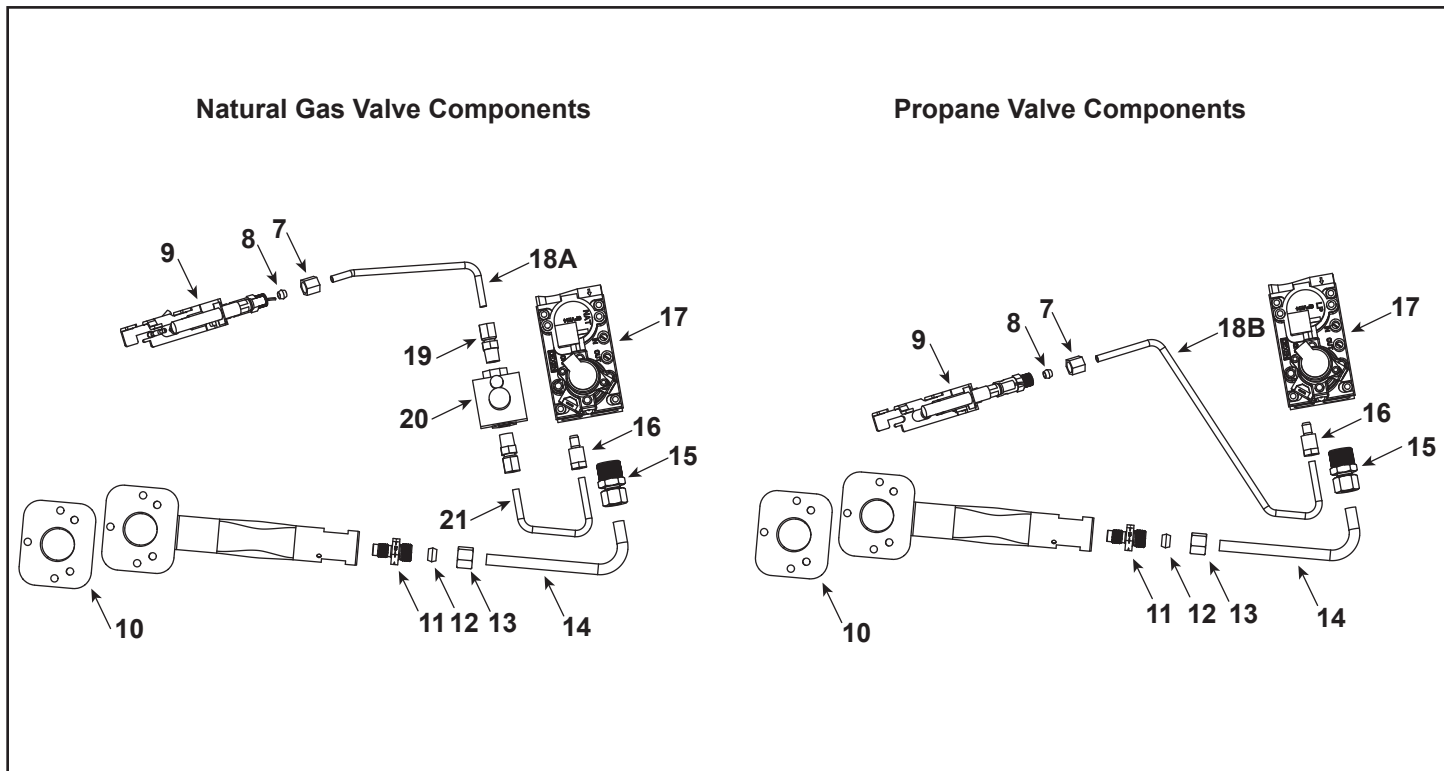

Stocked at Depot

| ITEM | DESCRIPTION | COMMENTS | PART NUMBER | |
|------|-------------------------------|----------|-------------|---|
| 1 | Weldment, Grate | | 81D2002K | |
| 2 | Grate Assembly | | 20304325K | |
| 3 | Thermocouple Module | | SRV20303179 | Y |
| 4 | Control Module | | SRV4018-069 | Y |
| 5 | Battery Pack | | SRV4018-323 | Y |
| 6 | Component Cover | | 20302870K | |
| | Wire Assembly | | SRV00k0632 | Y |
| | Wire, Thermocouple Module | | SRV20301890 | Y |
| | Remote Control, RC300-MON-VFL | | SRV4018-149 | Y |
| | Lava Rock | 2.5 .lbs | SRV00F0540 | Y |
| | Rock Wool | 2 grams | SRV81D2011 | Y |

**Stocked
at Depot**

| ITEM | DESCRIPTION | COMMENTS | PART NUMBER | |
|------|----------------------------------|----------------|-------------|---|
| 7 | Nut, 3/8-24 UNF 3/16 Tube | | SRV00F0077 | |
| 8 | Ferrule, 3/16 Tube | | SRV00F0078 | |
| 9 | Pilot ODS | NG | SRV14D0473 | Y |
| | | Propane | SRV14D0477 | Y |
| 10 | Venturi Gasket | | SRV45D0032 | Y |
| 11 | Injector | NG (#38) | SRV33D5040 | |
| | | Propane (#52) | SRV58D0052 | |
| 12 | Ferrule, 5/16 Tube | | SRV00K0918 | |
| 13 | Nut, 1/2-24 UNF 5/16 Tube | | SRV00K0917 | |
| 14 | Tube, 5/16 Valve to Burner | | SRV4619-150 | |
| 15 | Fitting, 5/16 Tube x 3/8 MPT | | SRV11V0313 | |
| 16 | Fitting, 3/16 Tube x 7/16-24 UNS | | SRV71076 | |
| 17 | Valve | NG | SRV4018-047 | Y |
| | | Propane | SRV4018-048 | Y |
| 18A | Tube, 3/16 Regulator to Pilot | NG | SRV4619-152 | |
| 18B | Tube, 3/16 Valve to Pilot | Propane | SRV4619-161 | |
| 19 | Fitting, 3/16 Tube x 1/8 MPT | NG (Qty 2 req) | SRV20H0109 | Y |
| 20 | Pilot Regulator | NG | SRV14D0469 | Y |
| 21 | Tube, 3/16 Valve to Regulator | NG | SRV4619-151 | |