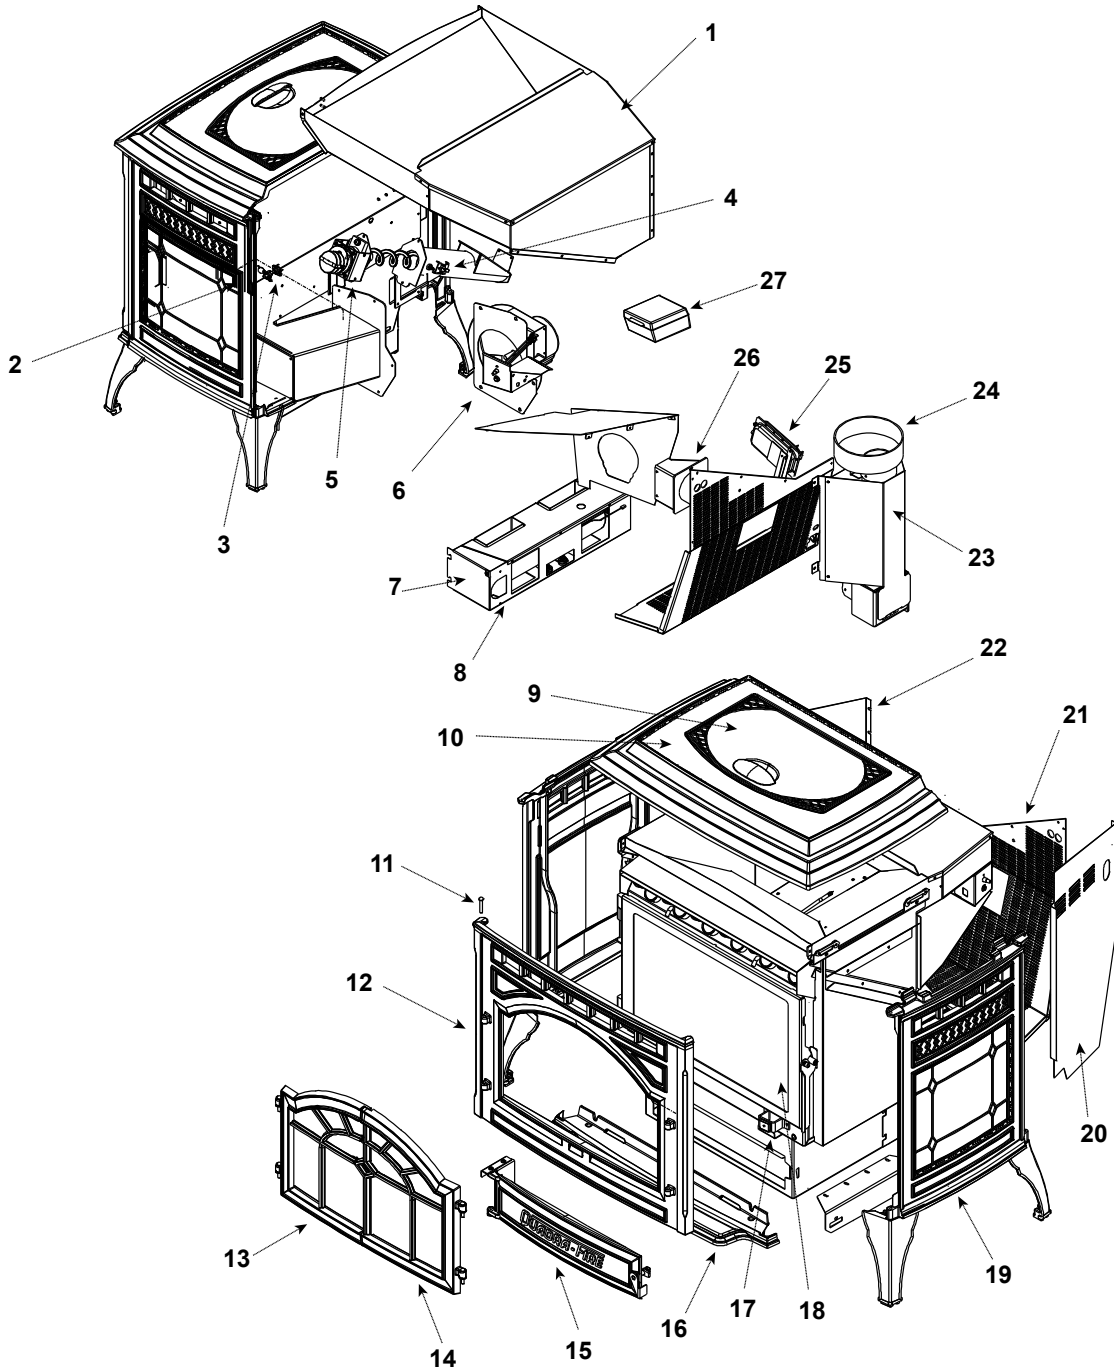

MTVERNON-CCR, MTVERNON-CLG, MTVERNON-MBK, MTVERNON-PCR, MTVERNON-PGR, MTVERNON-PMB, MTVERNON-PMH

Part number list on following page.