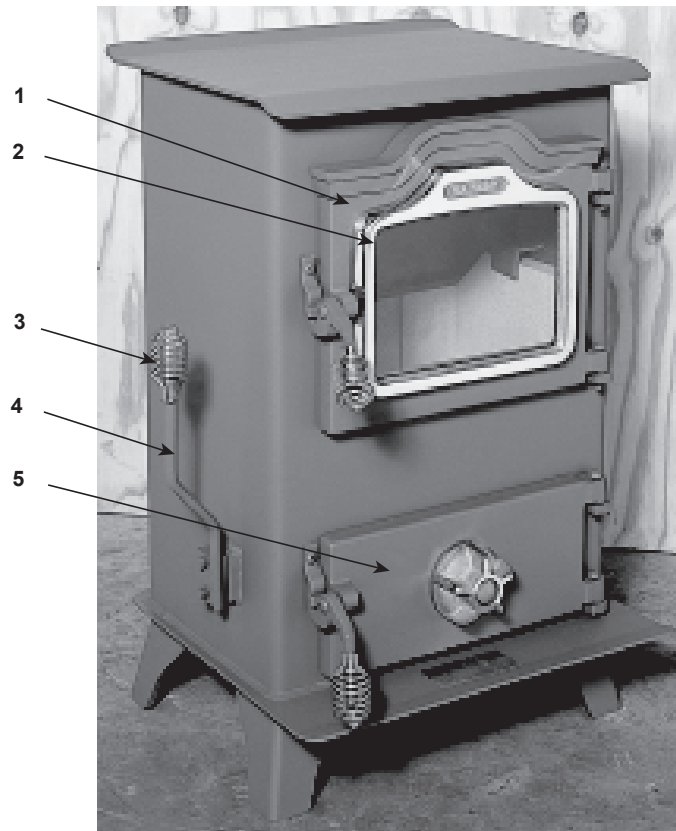

Retired Units

1-70-03224-1 (Black), Ending Manufacturing Date: June 2011
1-70-03224-2 (Charcoal) Ending Manufacturing Date: June 2011
1-70-03224-3 (Goldenfire) Ending Manufacturing Date: June 2011

1-70-03224-4 (Metallic Blue) Ending Manufacturing Date: Jan 2010
1-70-03224-10 (Mojave Red) Ending Manufacturing Date: Jan 2010,
1-70-03224-12 (Forest Green) Ending Manufacturing Date: Jan 2010

**Stocked
at Depot**

ITEM	DESCRIPTION	COMMENTS	PART NUMBER
1	Load Door - Roped	No longer available	1-10-08145A
	Door Kit Assembly	No longer available	1-00-00139-1
	Door Kit Assembly (Gold)	No longer available	1-00-00139-4
2	Glass Frame	No longer available	4-00-00038-1
	Glass Frame (Gold)	No longer available	3-00-00038-4
	Rect Glass 7-1/4" X 10-1/2"	No longer available	3-40-7251050
3	Spring Handle 1/2"	Pkg of 3	3-40-00086-3-3
4	Short Shaker Handle Weldment	No longer available	1-10-01001
5	Ash Door - Roped	No longer available	1-10-08143A
	Draft Control	No longer available	4-00-00109-1
	Draft Control (Gold)	No longer available	3-00-00109-4