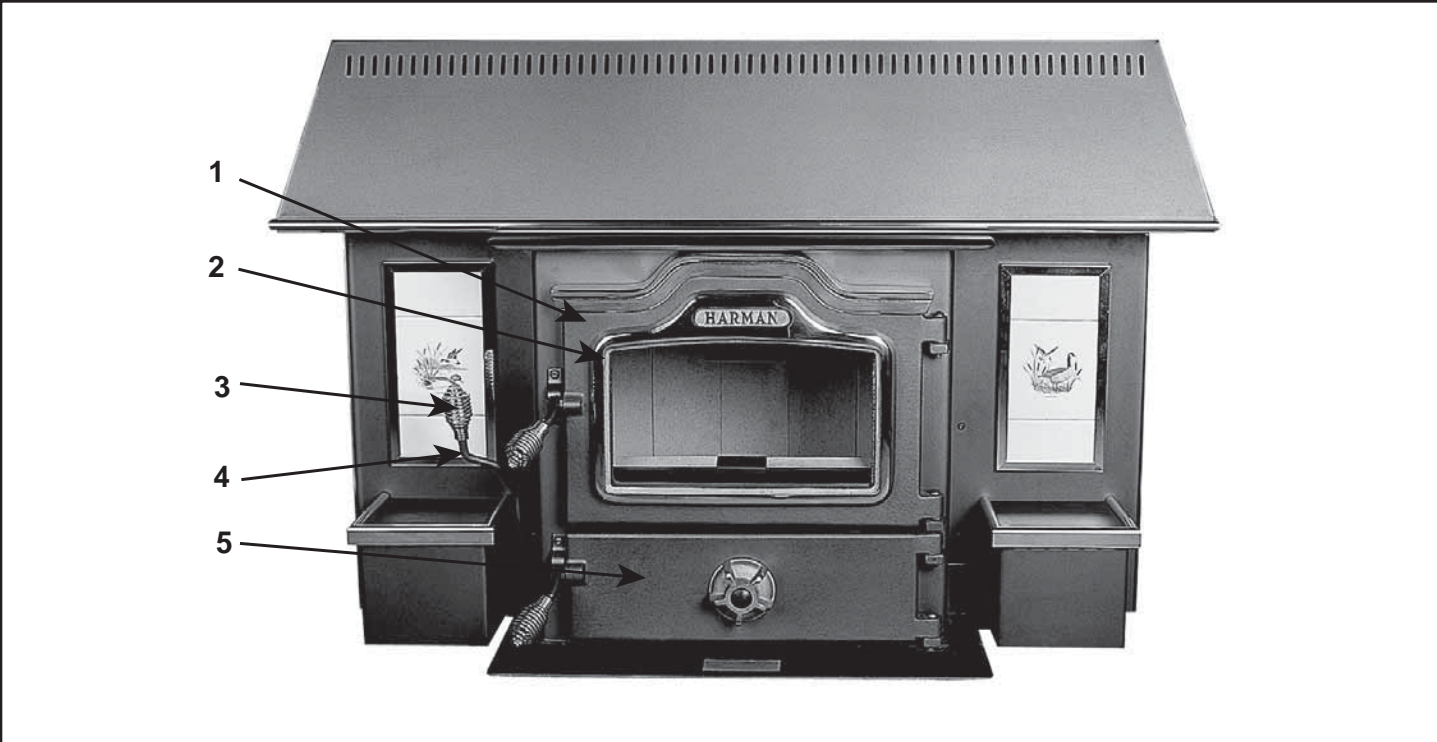

Active
1-90-03223-1 (Black W/Door), 1-70-03223-4 (Metallic Blue),
1-70-03223-10 (Mojave Red), 1-70-03223-12 (Forest Green), 1-90-03223-1 (Black W/Door)

Ending Manufacturing Date: June 2011
1-70-03223-1 (Black), 1-70-03223-2 (Charcoal) , 1-70-03223-3 (Goldenfire)

**Stocked
at Depot**

ITEM	DESCRIPTION	COMMENTS	PART NUMBER	
1	Load Door - Roped		1-10-08140A	Y
	Door Kit Assembly	Black classic	1-00-00141-1	
	Door Kit Assembly (Gold)	No longer available	1-00-00141-4	
2	Glass Frame	Cast	4-00-00037-1	
	Glass Frame (Gold)	No longer available	3-00-00037-4	
	Glass Rect 4-1/2" X 8-1/2" (Triple Frame)	Qty. 3 Req.	3-40-450850	Y
	Glass Rect 8-1/2" X 14-15/16"		3-40-8501494	Y
	Draft Control	Cast	4-00-00109-1	
	Draft Control (Gold)	No longer available	3-00-00109-4	
3	Spring Handle 1/2"	Pkg of 3	3-40-00086-3-3	
4	Shaker Handle Weldment		1-10-01002	Y
5	Ash Door	Cast	4-00-00213D	Y