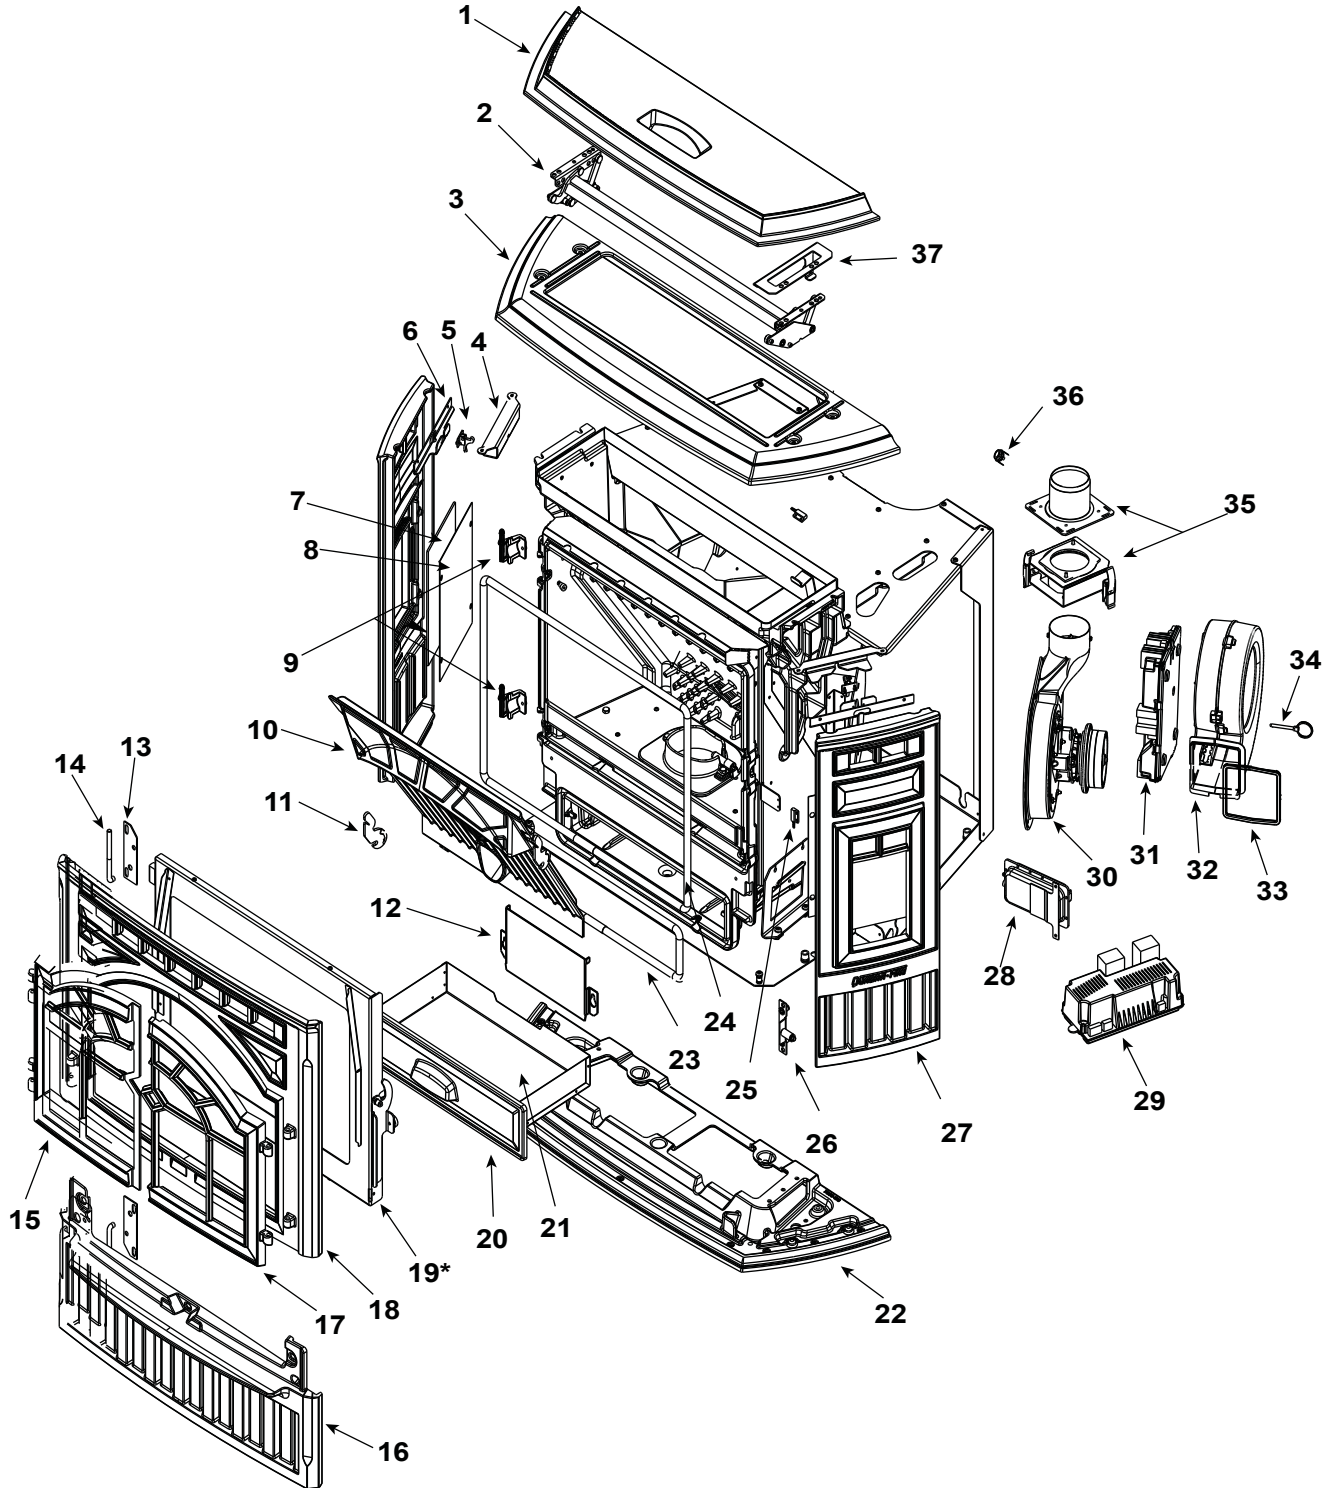

MTVERNINSAE-CSB, MTVERNINSAE-MBK, MTVERNINSAE-PMH
MTVERNINSAE-CWL (Sept 2006 thru June 2011)

Part number list on following pages.