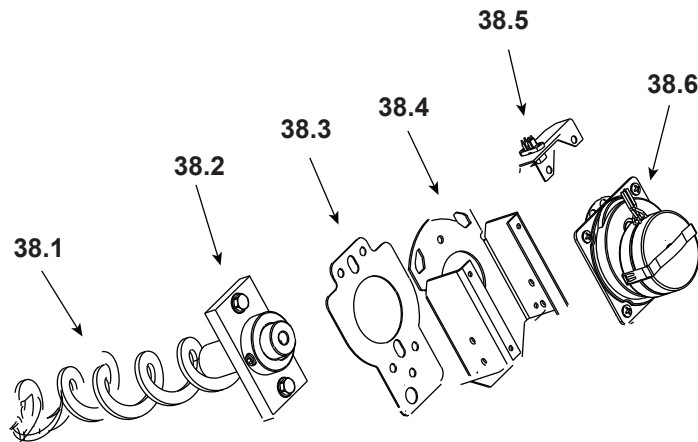

Beginning Manufacturing Date: Sept. 2006
Ending Manufacturing Date: Active

IMPORTANT: THIS IS DATED INFORMATION. When requesting service or replacement parts for your appliance please provide model number and serial number. All parts listed in this manual may be ordered from an authorized dealer.

**Stocked
at Depot**

ITEM	DESCRIPTION	COMMENTS	PART NUMBER	
30	Combustion Blower Assembly		7034-033	Y
	Gasket, Blower, Combustion (Between ...)	...Housing & Stove	SRV7000-332	Y
	Gasket, Motor, Blower, Combustion (Between ...)	...Housing & Motor	SRV7000-714	Y
		Pkg of 10	SRV7000-714/10	Y
31	Control Board Assembly		SRV7000-456	Y
	Fuse 15A Slow lec Glass	Pkg of 10	7000-491/10	Y
32	Convection Blower		SRV7000-260	Y
33	Gasket, Blower, Convection		SRV7000-329	
34	Detent Pin	Pre 00700201366	7000-376	
		Post 00700201366	7000-393	
35	Exhaust Transition & Flue Assembly		SRV7036-029	
	Gasket, Flue Adapter		SRV240-0850	Y
	Latch, Draw		229-0230	
36	Snap Disc, Manual Reset (#3)		SRV230-1290	Y
37	Bracket, Hopper Magnet		7036-149	

#38 Feed Assembly

38	Feed Assembly		SRV7034-004	Y
38.1	Feed Spring Assembly (Only)		SRV7001-046	Y
38.2	Bearing, Feed System, Nylon		SRV7000-598	Y
38.3	Gasket, Feed Motor		SRV7034-144	
38.4	Bracket, Motor, Feed		7034-143	
38.5	Optical Switch Assembly		SRV7034-038	Y
38.6	Feed Motor DC		SRV7000-313	Y
	Collar, Set, 7/8		229-0520	

Additional service part numbers appear on following page.