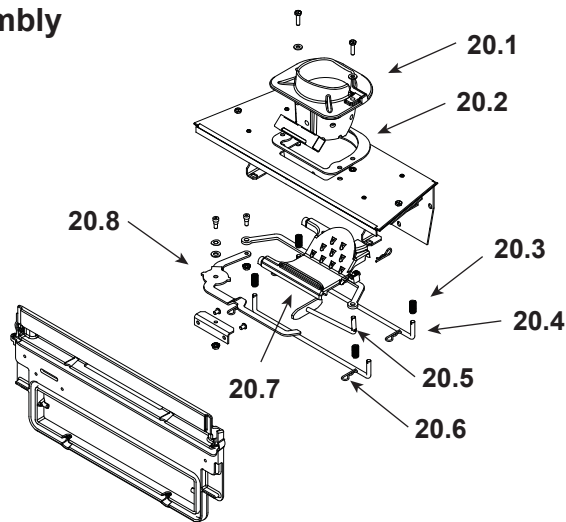

IMPORTANT: THIS IS DATED INFORMATION. Parts must be ordered from a dealer or distributor. **Hearth and Home Technologies does not sell directly to consumers.** Provide model number and serial number when requesting service parts from your dealer or distributor.

Stocked
at Depot

ITEM	DESCRIPTION	COMMENTS	PART NUMBER	
16	Door Right	Matte Black	7005-109MBK	
		Porcelain Black	7005-109PBK	
		Porcelain Dark Blue	7005-109PDB	
		Porcelain Frost	7005-109PFT	
		Porcelain Mahogany	7005-109PMH	
		Sienna Bronze	7005-109CSB	
17	Ash Pan Door		SRV7034-133	
18	Ash Pan Assembly		SRV7034-069	
	Twin Ball Catch		SRV7000-532	Y
19	Intake Shield		7034-224	Y

#20 Firepot Riser Assembly

20	Firepot Riser Assembly		SRV7080-082	
20.1	Firepot Assembly		SRV7080-083	Y
20.2	Gasket, Firepot		SRV7034-190	Y
20.3	Spring	Pkg of 4	7000-513/4	Y
20.4	Rail, Auto-clean		SRV7034-152	Y
20.5	Plow Weldment, Auto-clean		SRV7034-024	Y
20.6	Hitch Pin Clip, 3/32	Pkg of 10	7000-374/10	Y
20.7	Firepot Bottom		SRV7034-153	Y
20.8	Firepot Floor Lever Assembly		SRV7080-018	
21	Gasket, Rope, Ash Door		SRV7034-178	Y
22	Snap Disc, L250F Manual Reset (#3)		SRV230-1290	Y
23	Latch Bracket Assembly		SRV7034-049	Y

Additional service part numbers appear on following page.