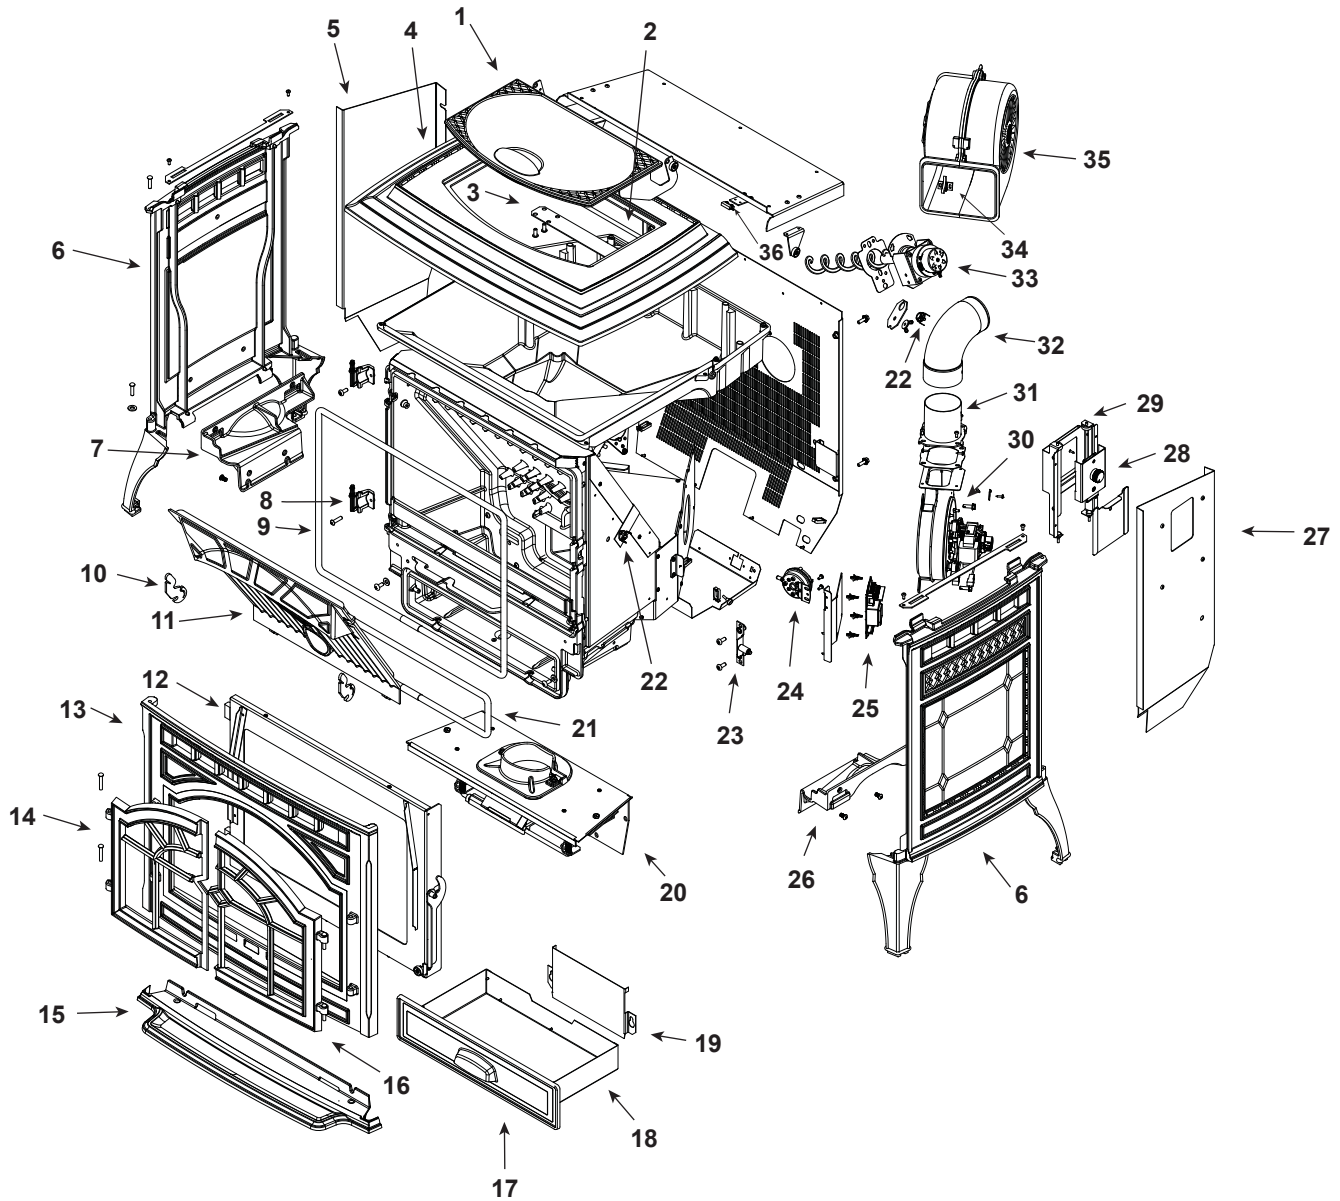

Pellet Stove
Last Serial # HF2164242

Beginning Manufacturing Date: July 2017
Ending Manufacturing Date: Aug 2018

MTV-E2-CSB-C, MTV-E2-MBK-C, MTV-E2-PBK-C, MTV-E2-PDB-C, MTV-E2-PFT-C, MTV-E2-PMH-C

Part number list on following page.