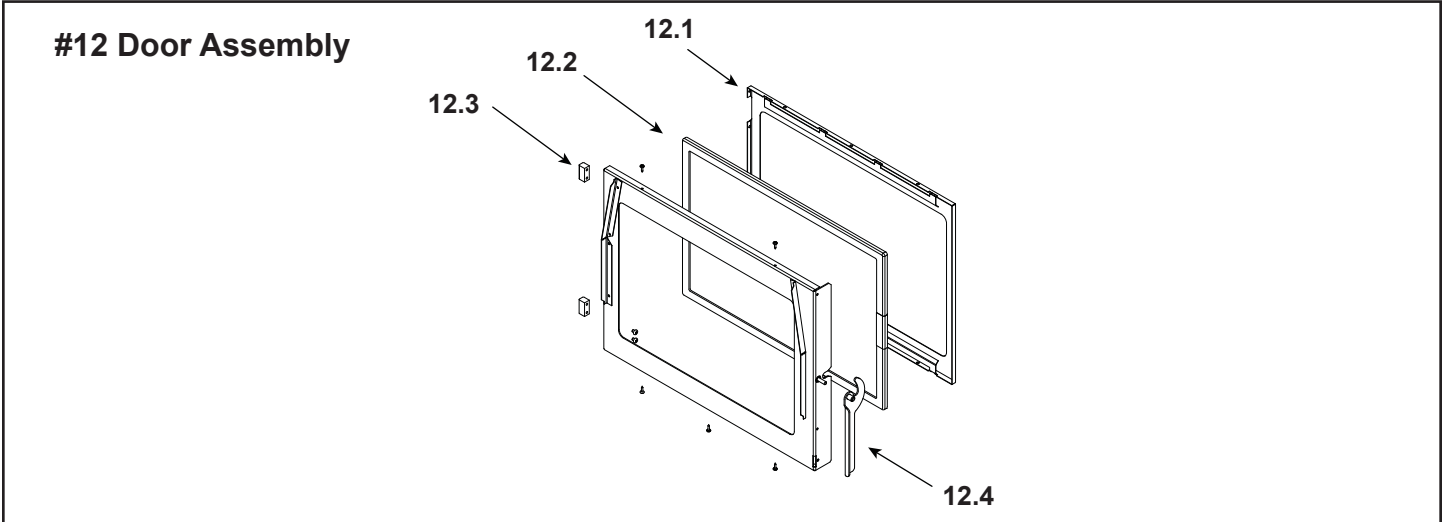

IMPORTANT: THIS IS DATED INFORMATION. Parts must be ordered from a dealer or distributor. **Hearth and Home Technologies does not sell directly to consumers.** Provide model number and serial number when requesting service parts from your dealer or distributor.

Stocked at Depot

ITEM	DESCRIPTION	COMMENTS	PART NUMBER	
12	Door Assembly		SRV7080-015	
12.1	Glass Retainer		7034-136	Y
12.2	Glass Assembly w/Gasket		7034-007	Y
	Gasket, Channel 1/8 x 1-1/4 x 10		7000-377/10	
12.3	Hinge Female		SRV450-2910	
12.4	Door Latch Assembly		413-5200	
13	Front, Face	Matte Black	7005-108MBK	
		Porcelain Black	7005-108PBK	
		Porcelain Dark Blue	7005-108PDB	
		Porcelain Frost	7005-108PFT	
		Porcelain Mahogany	7005-108PMH	
		Sienna Bronze	7005-108CSB	
	Rivet, Button Head	Pkg of 25	25272/25	Y
14	Door Left	Matte Black	7005-110MBK	
		Porcelain Black	7005-110PBK	
		Porcelain Dark Blue	7005-110PDB	
		Porcelain Frost	7005-110PFT	
		Porcelain Mahogany	7005-110PMH	
		Sienna Bronze	7005-110CSB	
15	Ash Lip	Matte Black	7080-140MBK	
		Porcelain Black	7080-140PBK	
		Porcelain Dark Blue	7080-140PDB	
		Porcelain Frost	7080-140PFT	
		Porcelain Mahogany	7080-140PMH	
		Sienna Bronze	7080-140CSB	

Additional service part numbers appear on following page.