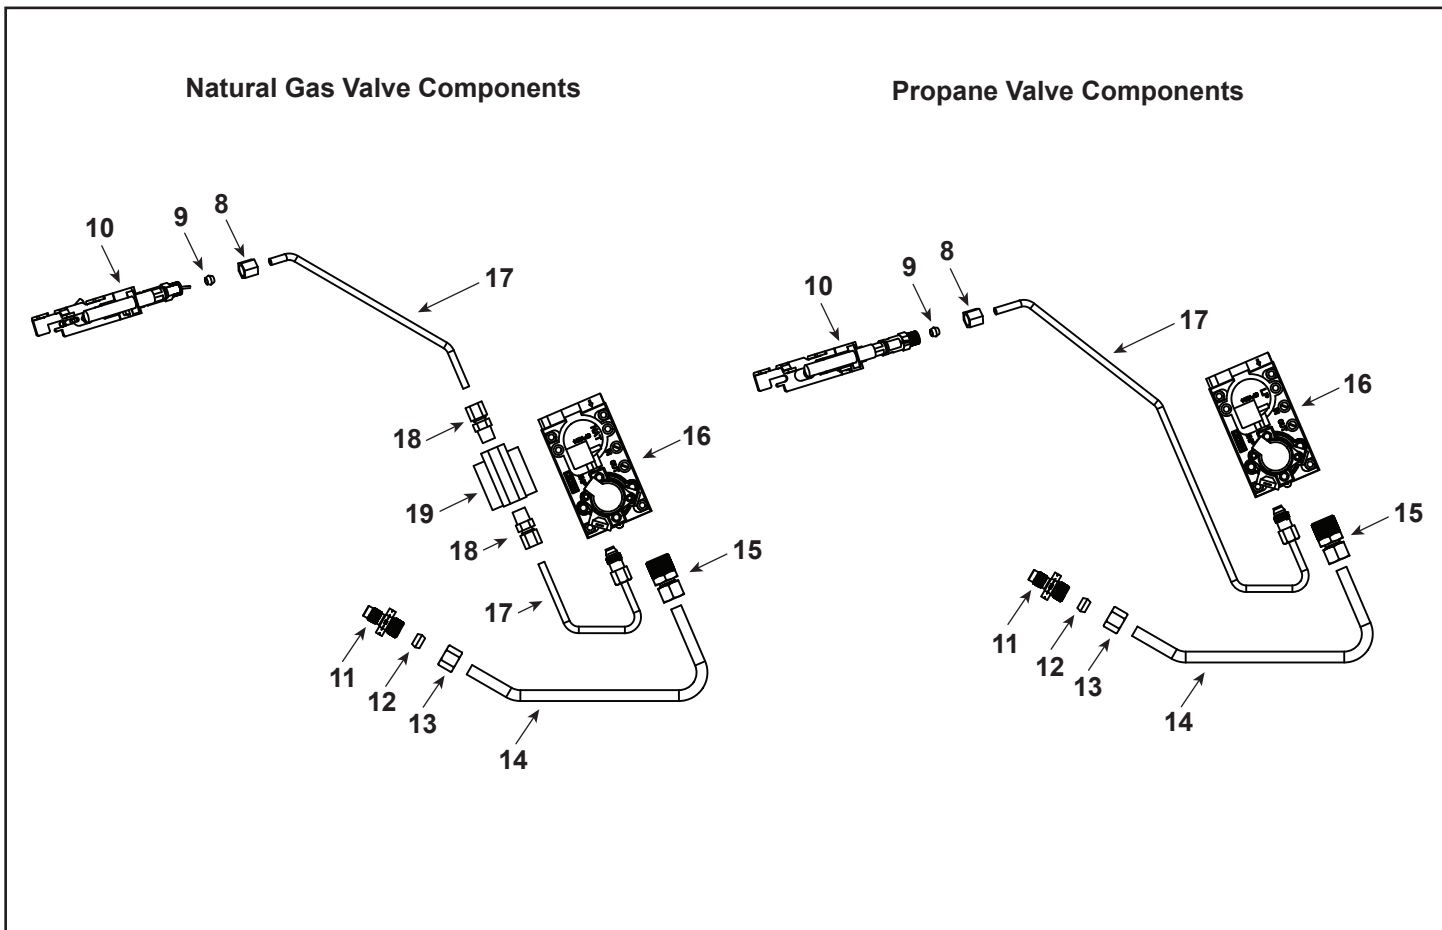

Stocked at Depot

ITEM	DESCRIPTION	COMMENTS	PART NUMBER	
1	Log Support Assembly		SRV4614-006	
2	Burner Assembly		SRV4614-003	Y
3	Grate Assembly		SRV4614-007	
4	Thermocouple Module		SRV20303179	Y
5	Control Module		SRV4018-069	Y
6	Battery Pack		SRV4018-323	Y
7	Component Cover		20302870K	
	Wire Assembly, ODS Box to Adapter Box		SRV4604-304	Y
	Wire Assembly, Service		SRV00K0632	Y
	Wire, Thermocouple Module		SRV20301890	Y
	Remote Control, RC300-MON-VFL		SRV4018-149	Y
	Lava Rock, 2.5 lbs. bags	Qty 2 req	SRV00F0540	Y
	Rock Wool	2 grams	SRV81D2011	Y

Stocked at Depot

ITEM	DESCRIPTION	COMMENTS	PART NUMBER	
8	Nut, 3/8-24 UNF 3/16 Tube		SRV00F0077	
9	Ferrule, 3/16 Tube		SRV00F0078	
10	Pilot ODS	NG	SRV14D0473	Y
		Propane	SRV14D0477	Y
	Venturi Gasket		SRV45D0032	Y
11	Injector	NG (#32)	SRV57D0209	
		Propane (1.90MM)	SRV20H2084	
12	Ferrule, 5/16 Tube		SRV00K0918	
13	Nut, 1/2-24 UNF 5/16 Tube		SRV00K0917	
14	Tube, 5/16 Valve to Burner		SRV4623-150	Y
15	Fitting, 5/16 Tube x 3/8 MPT		SRV11V0313	
16	Valve	NG	SRV4018-047	Y
		Propane	SRV4018-048	Y
17	Tube, 3/16 Pilot		SRV4621-152	
18	Fitting, 3/16 Tube x 1/8 MPT	NG (Qty 2 req)	SRV20H0109	Y
19	Pilot Regulator	NG	SRV14D0469	Y