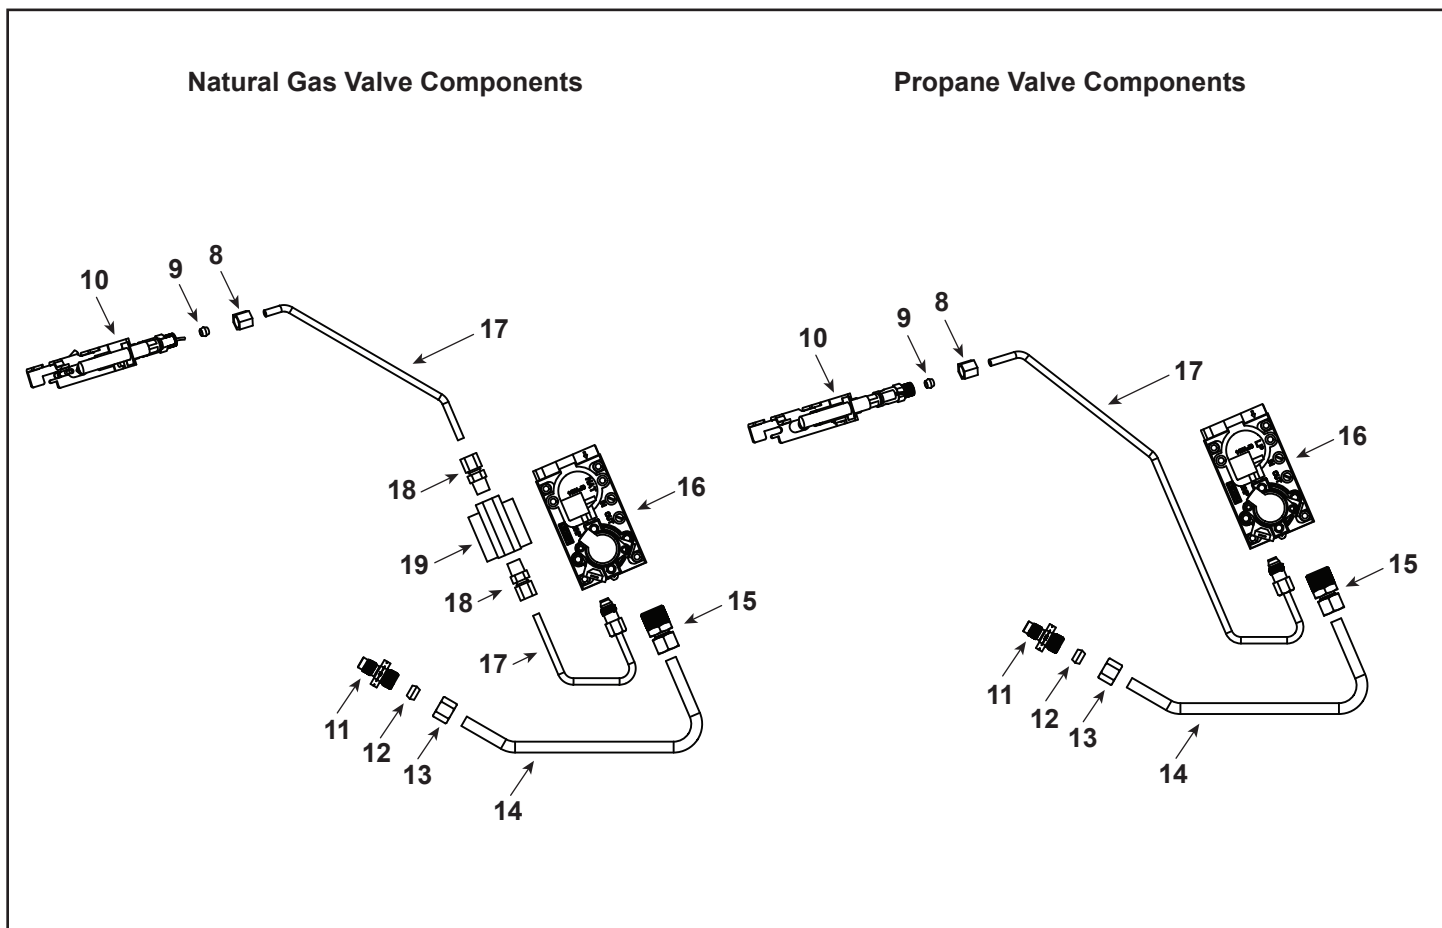

Stocked at Depot

ITEM	DESCRIPTION	COMMENTS	PART NUMBER	
1	Log Support Assembly		SRV4614-005	
2	Burner Assembly		SRV4614-001	Y
3	Grate Assembly		SRV4614-004	
4	Thermocouple Module		SRV20303179	Y
5	Control Module		SRV4018-069	Y
6	Battery Pack		SRV4018-323	Y
7	Component Cover		20302870K	
	Wire Assembly, ODS Box to Adapter Box		SRV4604-304	Y
	Wire Assembly, Service		SRV00K0632	Y
	Wire, Thermocouple Module		SRV20301890	Y
	Remote Control, RC300-MON-VFL		SRV4018-149	Y
	Lava Rock, 2.5 lbs. bags	Qty 2 req	SRV00F0540	Y
	Rock Wool	2 grams	SRV81D2011	Y

Stocked at Depot

ITEM	DESCRIPTION	COMMENTS	PART NUMBER	
8	Nut, 3/8-24 UNF 3/16 Tube		SRV00F0077	
9	Ferrule, 3/16 Tube		SRV00F0078	
10	Pilot ODS	NG	SRV14D0473	Y
		Propane	SRV14D0477	Y
	Venturi Gasket		SRV45D0032	Y
11	Injector	NG (#38)	SRV33D5040	
		Propane (#52)	SRV58D0052	
12	Ferrule, 5/16 Tube		SRV00K0918	
13	Nut, 1/2-24 UNF 5/16 Tube		SRV00K0917	
14	Tube, 5/16 Valve to Burner		SRV4623-150	Y
15	Fitting, 5/16 Tube x 3/8 MPT		SRV11V0313	
16	Valve	NG	SRV4018-047	Y
		Propane	SRV4018-048	Y
17	Tube, 3/16 Pilot		SRV4621-152	
18	Fitting, 3/16 Tube x 1/8 MPT	NG (Qty 2 req)	SRV20H0109	Y
19	Pilot Regulator	NG	SRV14D0469	Y