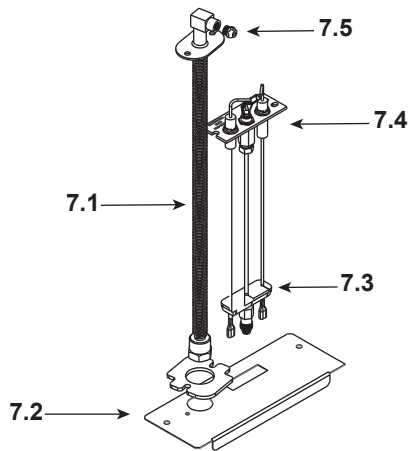

#7 Pilot Assembly