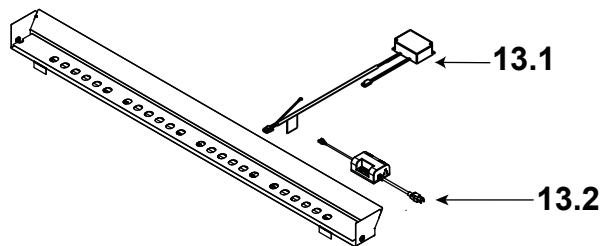

#13 LED Light Assembly

13	LED Light Assembly		ALK-72	
13.1	LED 12V Power Supply		2493-309	Y
13.2	AUX RC300		2166-335	Y