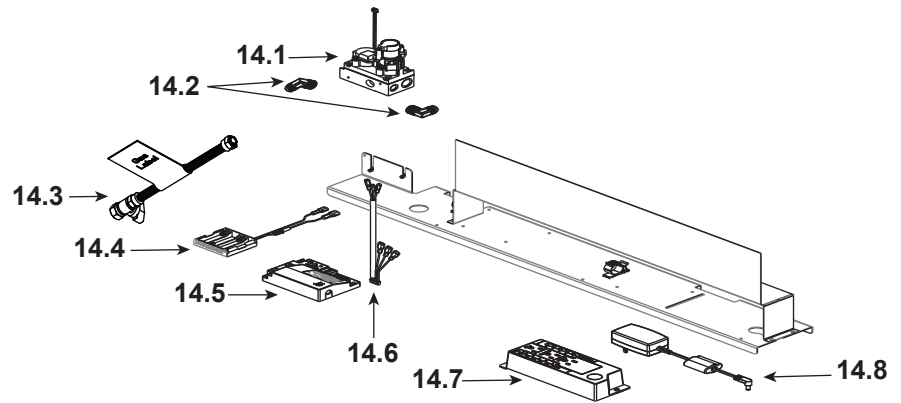

Stocked at Depot

ITEM	DESCRIPTION	COMMENTS	PART NUMBER	
1	Non-combustible Board, Top	Qty 2 req	SRV2331-460	
2	Standoff, Top	Qty 4 req	2300-283	
3	Side Trim	Qty 4 req	2300-281	
4	Non-combustible Board, Side	Qty 4 req	2300-461	
5	Bottom glass		2331-018	
6	Burner		2331-007	
7	Pilot Assembly		See Following Page	
8	Shield, Pilot		2300-195	
9	Glass Assembly	Qty 2 req	GLA-72-HNG	
10	Shield., Bottom Glass w/vent		2331-179	
	Shield., Bottom Glass		2332-179	
11	Panel, Bottom w/vent		2331-147	
	Panel, Bottom		2332-147	
12	Rock Tray		2331-151	

#13 LED Light Assembly

13	LED Light Assembly		ALK-72	
13.1	LED 12V Power Supply		2493-309	Y
13.2	AUX RC300		2166-335	Y

#7 Pilot Assembly

#14 Valve Assembly

IMPORTANT: THIS IS DATED INFORMATION. Parts must be ordered from a dealer or distributor. **Hearth and Home Technologies does not sell directly to consumers.** Provide model number and serial number when requesting service parts from your dealer or distributor.

Stocked at Depot

ITEM	DESCRIPTION	COMMENTS	PART NUMBER	Stocked at Depot
7.1	Bulkhead W/Flex tube		2166-119	Y
7.2	Plate Flex and Pilot		2300-163	
7.3	3-Hole Grommet		SRV2118-420	
7.4	Pilot Assembly, NG		SRV2090-012	Y
	Pilot Assembly, Propane		2090-013	Y
7.5	Orifice, NG #23C		582-823	Y
	Orifice, Propane #45C		582-845	Y
14.1	Valve, NG		2166-302	Y
	Valve, Propane		2166-303	Y
14.2	Elbow	Qty 2 req	SRV4021-045	
14.3	Flex Ball Valve Assembly		2078-022	Y
14.4	Battery Pack**		SRV2166-323	Y
14.5	Module		2166-347	Y
14.6	Wire Harness		2166-304	Y
14.7	Junction Box		SRV4021-013	Y
14.8	DC Regulator		SRV2326-131	Y