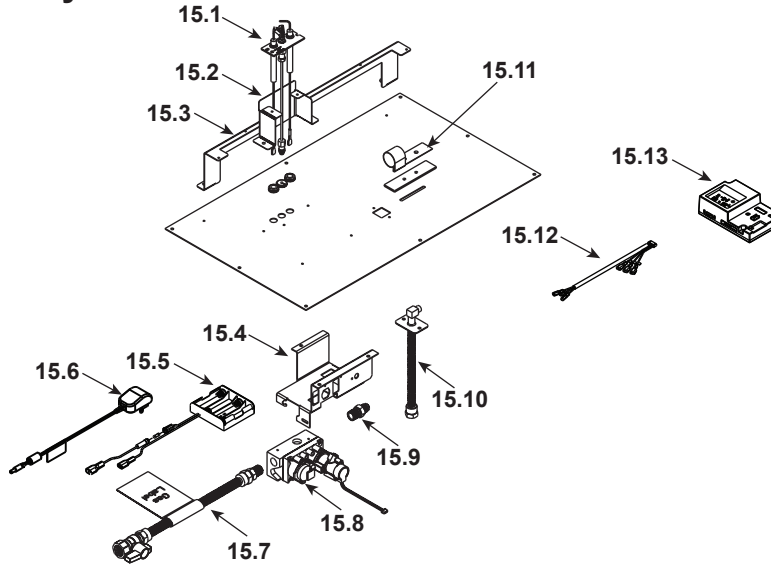

#15 Valve Assembly

IMPORTANT: THIS IS DATED INFORMATION. Parts must be ordered from a dealer or distributor. **Hearth and Home Technologies does not sell directly to consumers.** Provide model number and serial number when requesting service parts from your dealer or distributor.

Stocked at Depot

ITEM	DESCRIPTION	COMMENTS	PART NUMBER	Stocked at Depot
15.1	Pilot Assembly - NG		2397-012	Y
	Pilot Assembly - Propane		2397-013	Y
	Pilot Tube		SRV485-301	Y
15.2	Pilot Bracket		2208-101	
15.3	Burner Leg		2208-106	
15.4	Valve Bracket		2118-104	
15.5	Battery Pack**		SRV2326-134	Y
15.6	Power Supply		SRV2326-131	Y
15.7	Flex Ball Valve Assembly		SRV302-320	Y
15.8	Valve - NG		SRV2166-302	Y
	Valve - Propane		2166-303	Y
15.9	Male Connector	Pkg of 5	303-315/5	Y
15.10	Bulkhead w/ Flex		SRV7000-156	Y
15.11	Shutter Bracket Assembly		2118-121	Y
15.12	Harness, IFT 6 Pin Wiring		SRV2326-132	Y
15.13	Module, IFT Control		SRV2326-130	Y
	Orifice (#33) - NG		582-833	Y
	Orifice (#51) - Propane		SRV582-851	Y

**Fuse for battery pack can be sourced locally, not a warranty item. Specs are 250v, 3A fuse, 3/4" long

Additional service part numbers appear on following page.