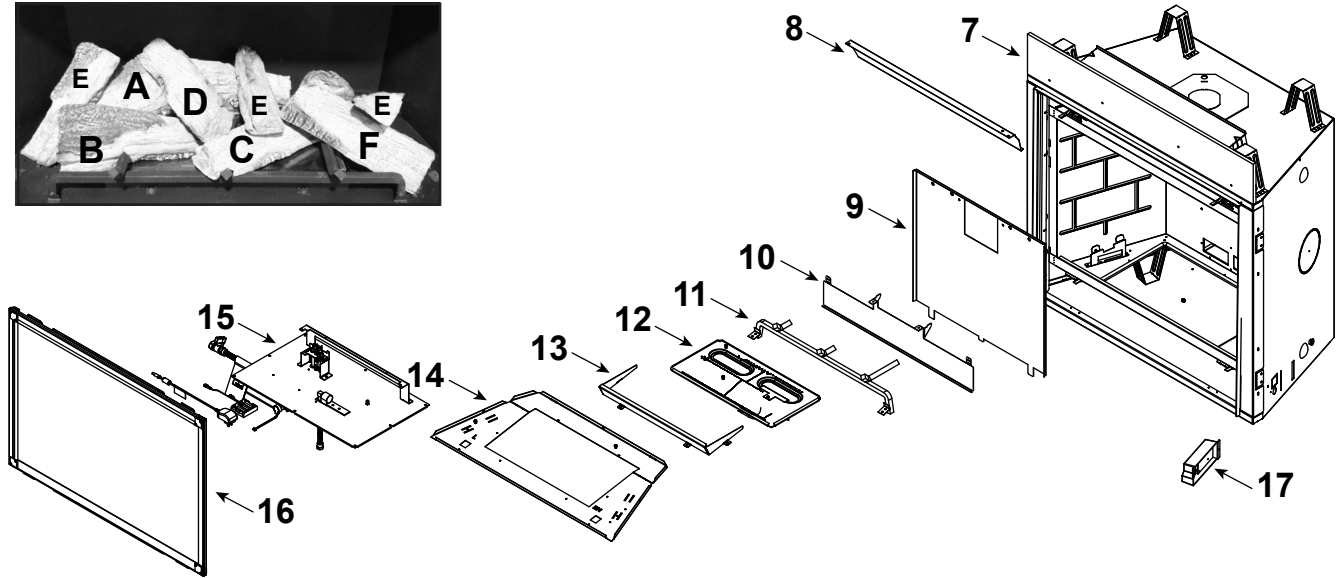

Service Parts

MERID42IN, MERID42IL

Meridian 42" Gas Fireplace - DV

Beginning Manufacturing Date: Mar 2018
Ending Manufacturing Date: May 2023

Log Set Assembly

IMPORTANT: THIS IS DATED INFORMATION. Parts must be ordered from a dealer or distributor. **Hearth and Home Technologies does not sell directly to consumers.** Provide model number and serial number when requesting service parts from your dealer or distributor.

Stocked at Depot

ITEM	DESCRIPTION	COMMENTS	PART NUMBER	
	Log Assembly		LOGSDBDV42	Y
1	Log A		SRV2397-701	
2	Log B		SRV2397-702	
3	Log C		SRV2397-703	
4	Log D		SRV2397-704	
5	Log E	Qty 3 req	SRV2397-705	
6	Log F		SRV2397-706	
7	Insulation Board		2170-136	
8	Glass Heat Shield		2210-723	
9	False Back		2398-720	
10	Exhaust Baffle		2507-110	
11	Grate Assembly		SRV2398-015	
12	Burner Assembly		SRV2398-007	Y
13	Burner Skirt		SRV2208-102-BK	
14	Base Pan Assembly		2398-024	
15	Valve Assembly	Refer to valve page		
16	Glass Assembly		GLA-950TR	Y
17	Junction Box (Plastic)		SRV4021-013	Y

Additional service part numbers appear on following page.