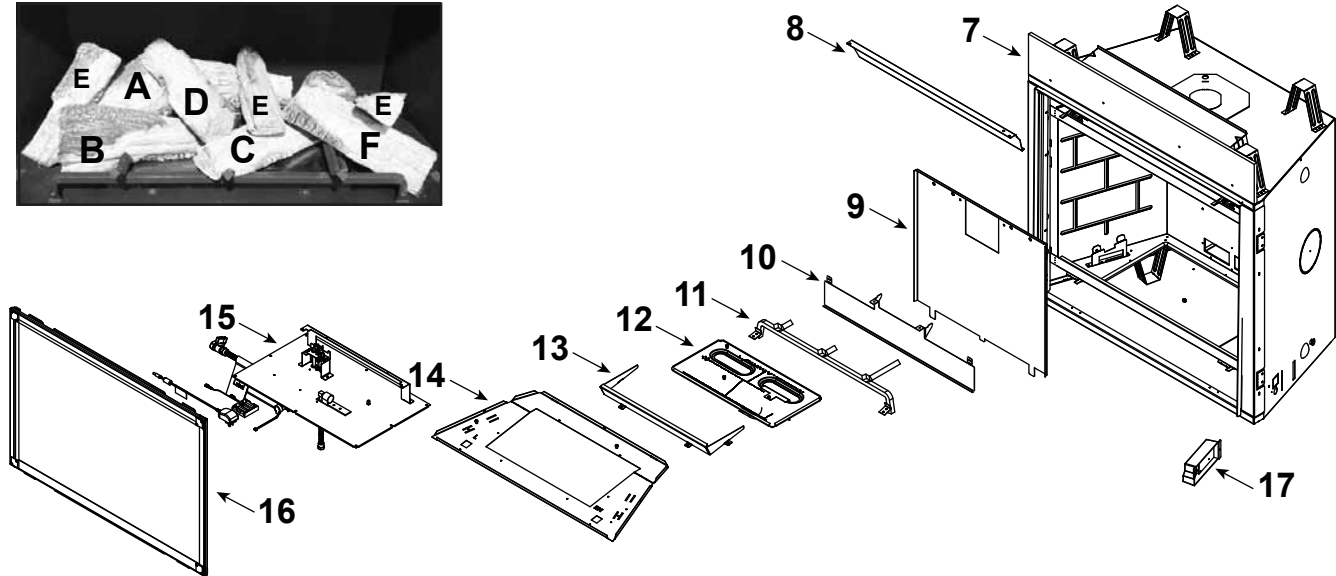

Service Parts

MERID42IN, MERID42IL

Meridian 42" Gas Fireplace - DV

Beginning Manufacturing Date: Mar 2018
Ending Manufacturing Date: Active

Log Set Assembly

IMPORTANT: THIS IS DATED INFORMATION. Parts must be ordered from a dealer or distributor. **Hearth and Home Technologies does not sell directly to consumers.** Provide model number and serial number when requesting service parts from your dealer or distributor.

Stocked at Depot

ITEM	DESCRIPTION	COMMENTS	PART NUMBER	
	Log Assembly		LOGSDBDV42	Y
1	Log A		SRV2397-701	
2	Log B		SRV2397-702	
3	Log C		SRV2397-703	
4	Log D		SRV2397-704	
5	Log E	Qty 3 req	SRV2397-705	
6	Log F		SRV2397-706	
7	Insulation Board		2170-136	
8	Glass Heat Shield		2210-723	
9	False Back		2398-720	
10	Exhaust Baffle		2507-110	
11	Grate Assembly		2398-015	
12	Burner Assembly		2398-007	Y
13	Burner Skirt		SRV2208-102-BK	
14	Base Pan Assembly		2398-024	
15	Valve Assembly	Refer to valve page		
16	Glass Assembly		GLA-950TR	Y
17	Junction Box (Plastic)		SRV4021-013	Y

Additional service part numbers appear on following page.