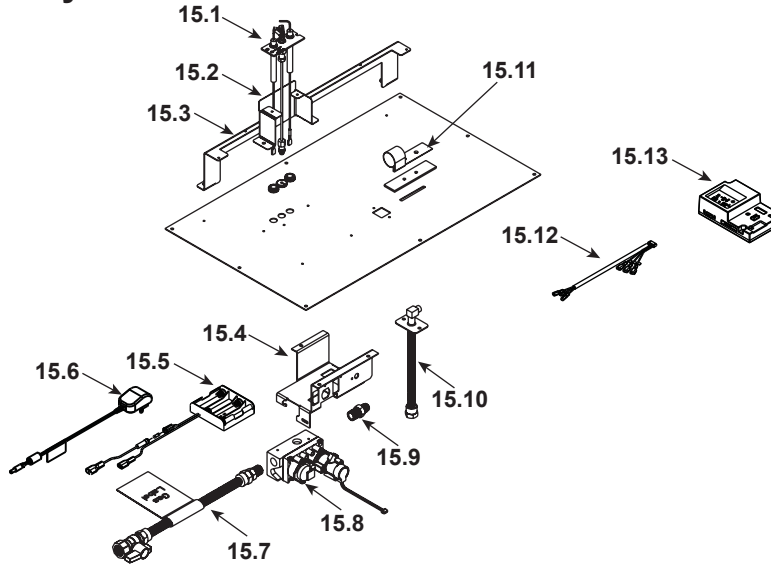

#15 Valve Assembly

IMPORTANT: THIS IS DATED INFORMATION. Parts must be ordered from a dealer or distributor. **Hearth and Home Technologies does not sell directly to consumers.** Provide model number and serial number when requesting service parts from your dealer or distributor.

Stocked at Depot

ITEM	DESCRIPTION	COMMENTS	PART NUMBER	Stocked at Depot
15.1	Pilot Assembly - NG		2397-012	Y
	Pilot Assembly - Propane		2397-013	Y
	Pilot Tube		SRV485-301	Y
15.2	Pilot Bracket		2208-101	
15.3	Burner Leg		2208-106	
15.4	Valve Bracket		2118-104	
15.5	Battery Pack**		SRV2326-134	Y
15.6	Power Supply		SRV2326-131	Y
15.7	Flex Ball Valve Assembly		SRV302-320	Y
15.8	Valve - NG		2166-302	Y
	Valve - Propane		2166-303	Y
15.9	Male Connector	Pkg of 5	303-315/5	Y
15.10	Bulkhead w/ Flex		SRV7000-156	Y
15.11	Shutter Bracket Assembly		2118-121	Y
15.12	Harness, IFT 6 Pin Wiring		SRV2326-132	Y
15.13	Module, IFT Control		2326-130	Y
	Orifice (#33) - NG		582-833	Y
	Orifice (#51) - Propane		SRV582-851	Y

**Fuse for battery pack can be sourced locally, not a warranty item. Specs are 250v, 3A fuse, 3/4" long

Additional service part numbers appear on following page.