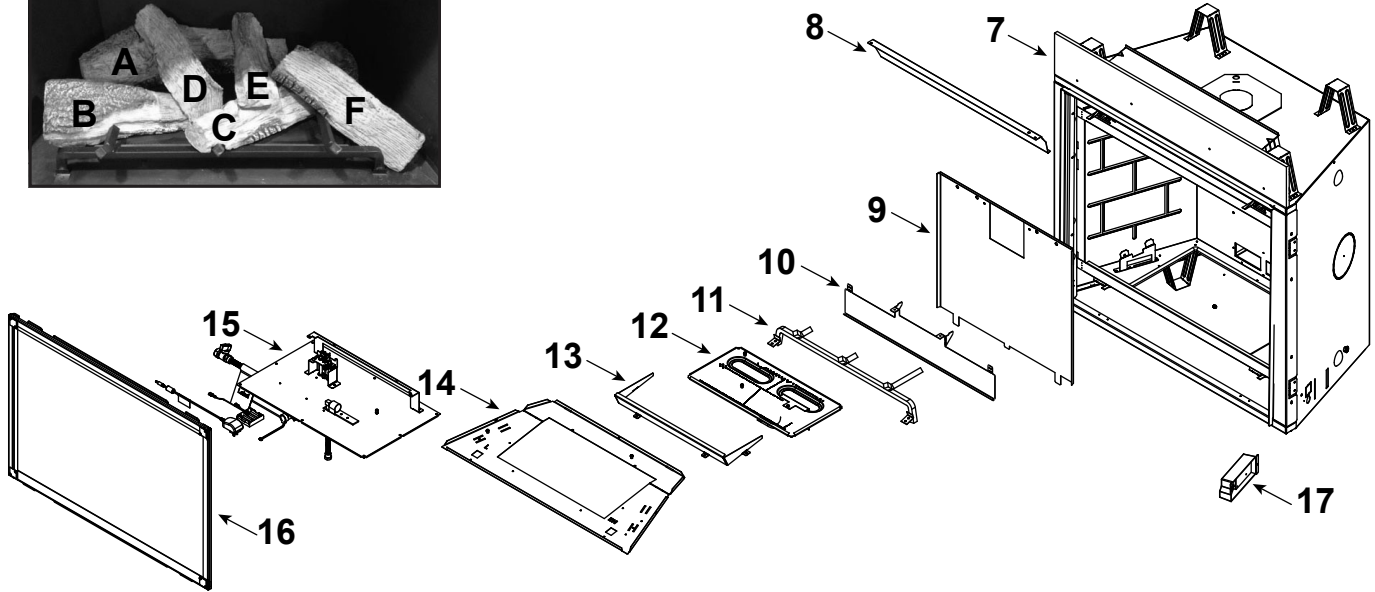

Log Set Assembly

IMPORTANT: THIS IS DATED INFORMATION. Parts must be ordered from a dealer or distributor. **Hearth and Home Technologies does not sell directly to consumers.** Provide model number and serial number when requesting service parts from your dealer or distributor.

Stocked at Depot

ITEM	DESCRIPTION	COMMENTS	PART NUMBER	
	Log Assembly		LOGSDBDV36	Y
1	Log A		SRV2397-701	
2	Log B		SRV2397-702	
3	Log C		SRV2397-703	
4	Log D		SRV2397-704	
5	Log E		SRV2397-705	
6	Log F		SRV2397-706	
7	Insulation Board		2166-136	
8	Glass Heat Shield		2207-723	
9	False Back		2397-720	
10	Exhaust Baffle		2506-109	
11	Grate Assembly		SRV2397-015	
12	Burner Assembly		SRV2397-007	Y
13	Burner Skirt		SRV2208-102-BK	
14	Base Pan Assembly		2397-024	
15	Valve Assembly	Refer to valve page		
16	Glass Assembly		GLA-6000G	Y
17	Junction Box (Plastic)		SRV4021-013	Y