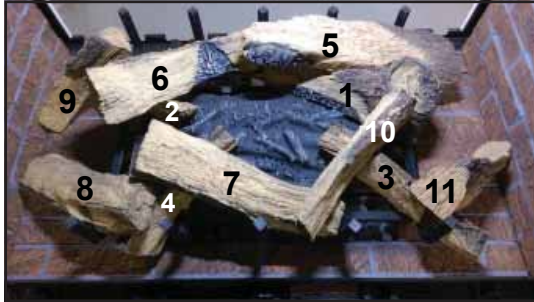

Marquis 42" See Through Gas Fireplace - DV

Log Set Assembly

Part number list on following page.

Service Parts

MARQ42STIN

Beginning Manufacturing Date: Oct 2016
Ending Manufacturing Date: Active

IMPORTANT: THIS IS DATED INFORMATION. Parts must be ordered from a dealer or distributor. **Hearth and Home Technologies does not sell directly to consumers.** Provide model number and serial number when requesting service parts from your dealer or distributor.