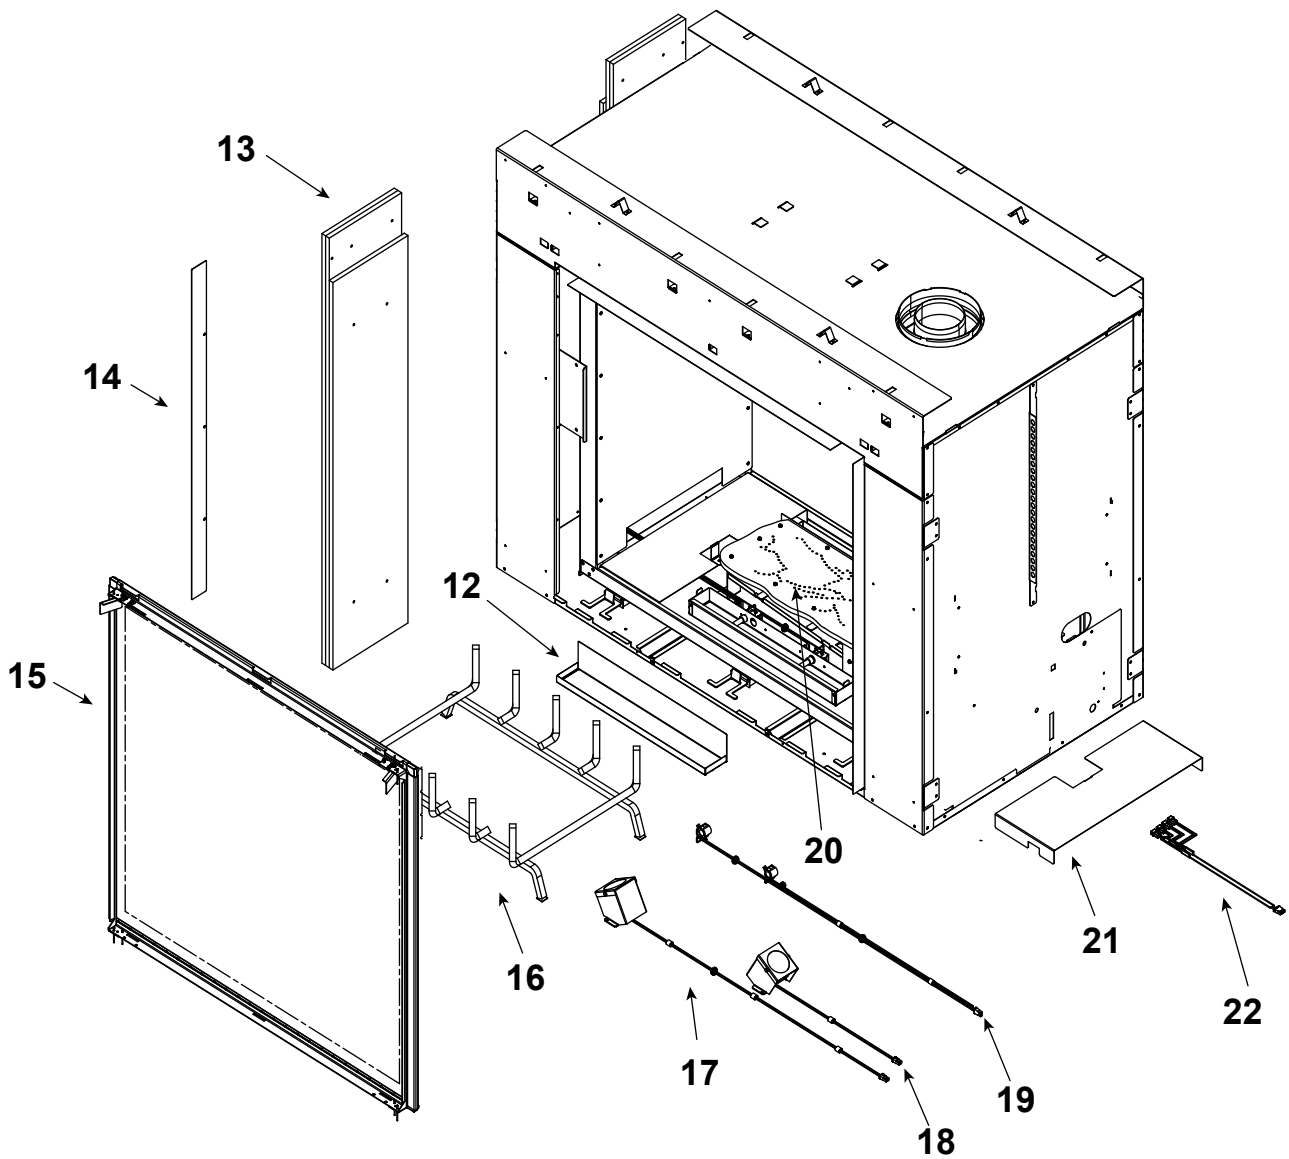

Marquis 42" See Through Gas Fireplace - DV

Log Set Assembly

Part number list on following page.

Service Parts

MARQ42STIN

Beginning Manufacturing Date: Oct 2016
Ending Manufacturing Date: Active

IMPORTANT: THIS IS DATED INFORMATION. Parts must be ordered from a dealer or distributor. **Hearth and Home Technologies does not sell directly to consumers.** Provide model number and serial number when requesting service parts from your dealer or distributor.

**Stocked
at Depot**

ITEM	DESCRIPTION	COMMENTS	PART NUMBER	
	Log Set Assembly		LOGSMQ42ST	Y
1	Log Replacement		SRV2272-701	
2	Log Replacement		SRV2272-702	
3	Log Replacement		SRV2272-703	
4	Log Replacement		SRV2272-704	
5	Log Replacement		SRV2272-705	
6	Log Replacement		SRV2272-706	
7	Log Replacement		SRV2272-707	
8	Log Replacement		SRV2272-707	
9	Log Replacement		SRV2272-708	
10	Log Replacement		SRV2272-708	
11	Log Replacement		SRV2272-709	
12	Light Box Mesh Assembly	Qty 2 req	2146-016	
13	Non-combustible Board	Qty 2 req	2146-051	
14	Finishing Strips	Qty 6 req	2146-129	
15	Glass Door Assembly	Qty 2 req	GLA-42ST	Y
16	Log Grate		SRV2146-015	
17	Light Assembly Accent	35"	2146-013	
18	Light Assembly Accent	17"	2146-014	
19	Light Assembly, Ember		2146-404	
20	Burner		2146-007	Y
21	Refractory Support	Qty 2 req	2146-152	
22	Light Wire Connectors		2146-407	
	Panel Bracket	Left	2146-175	
		Right	2146-176	
	Bulb, Halogen, Ember	Qty 2 req	2088-136	Y
	Bulb, Halogen, Accent	Qty 4 req	2146-540	Y
	Access Plate, Junction Box		2146-169	
	Fiberglass Rope		060-455	
	Flue Restrictor		2146-158	
	Mineral Wool		050-721	
	Remote RC400		SRV2326-110	Y
	Teco-Sil, 5lb. Bag White Ember Bed Rock		SRV700-790	
	Touch Up Paint		TUP-GBK-12	
	Vermiculite Embers		MYSTIC-EMBERS	