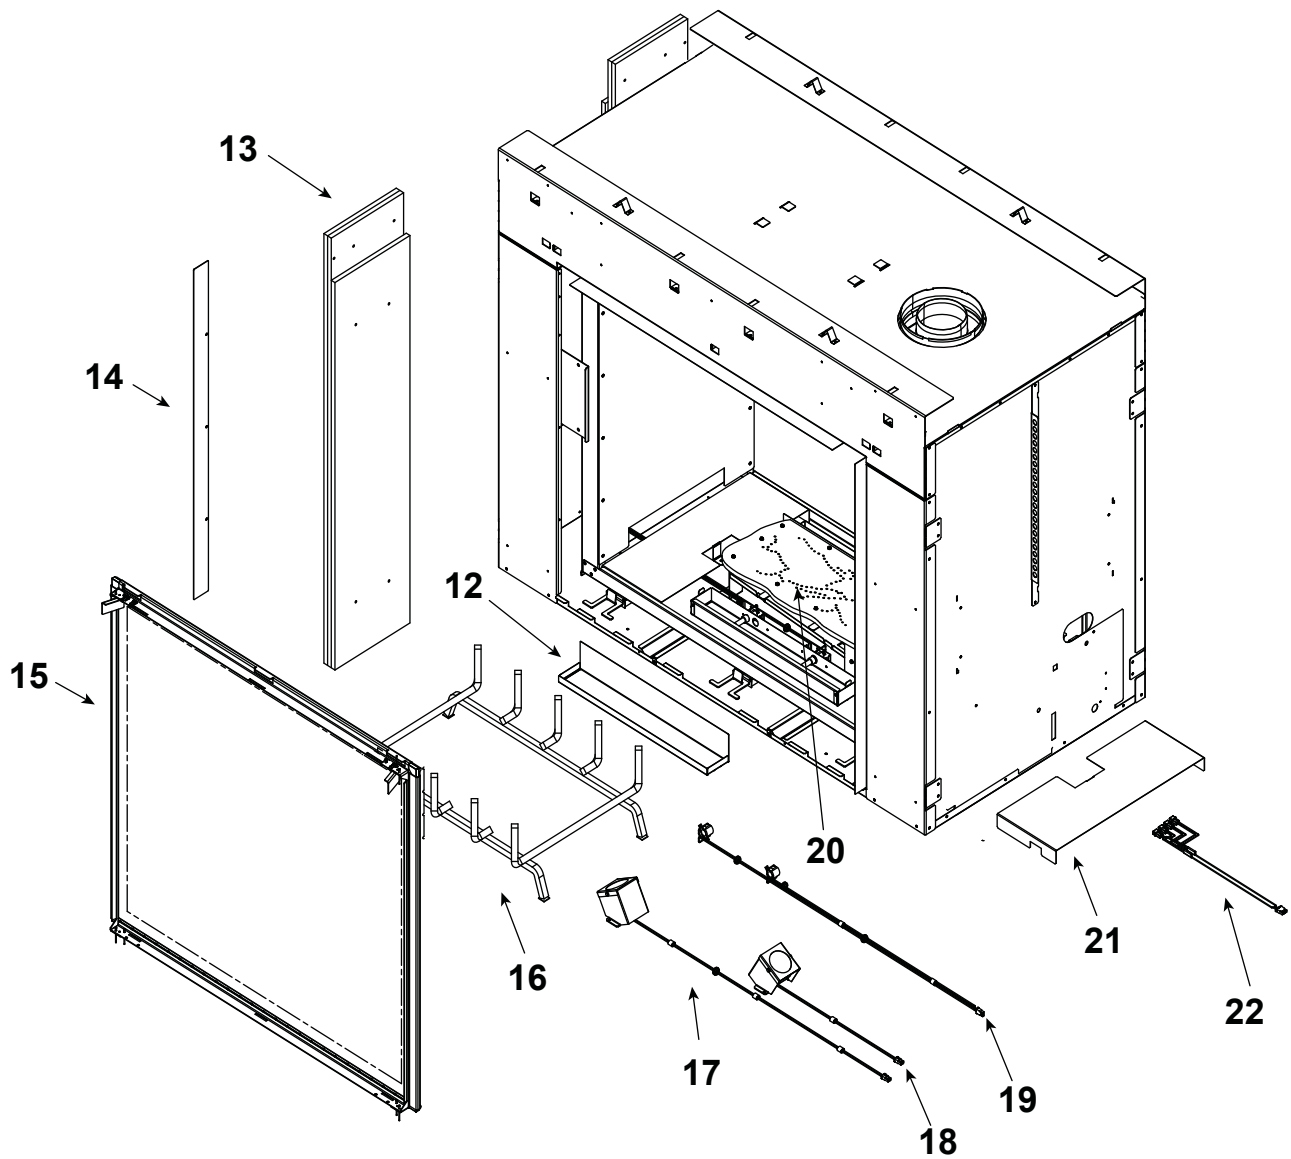

Marquis 42" See Through Gas Fireplace - DV

Log Set Assembly

Part number list on following page.

Service Parts

MARQ42STIN

Beginning Manufacturing Date: Oct 2016
Ending Manufacturing Date: Active

IMPORTANT: THIS IS DATED INFORMATION. Parts must be ordered from a dealer or distributor. **Hearth and Home Technologies does not sell directly to consumers.** Provide model number and serial number when requesting service parts from your dealer or distributor.

**Stocked
at Depot**

ITEM	DESCRIPTION	COMMENTS	PART NUMBER	
	Log Set Assembly		LOGSMQ42ST	Y
1	Log Replacement		SRV2272-701	
2	Log Replacement		SRV2272-702	
3	Log Replacement		SRV2272-703	
4	Log Replacement		SRV2272-704	
5	Log Replacement		SRV2272-705	
6	Log Replacement		SRV2272-706	
7	Log Replacement		SRV2272-707	
8	Log Replacement		SRV2272-707	
9	Log Replacement		SRV2272-708	
10	Log Replacement		SRV2272-708	
11	Log Replacement		SRV2272-709	
12	Light Box Mesh Assembly	Qty 2 req	2146-016	
13	Non-combustible Board	Qty 2 req	2146-051	
14	Finishing Strips	Qty 6 req	2146-129	
15	Glass Door Assembly	Qty 2 req	GLA-42ST	Y
16	Log Grate		2146-015	
17	Light Assembly Accent	35"	2146-013	
18	Light Assembly Accent	17"	2146-014	
19	Light Assembly, Ember		2146-404	
20	Burner		2146-007	Y
21	Refractory Support	Qty 2 req	2146-152	
22	Light Wire Connectors		2146-407	
	Panel Bracket	Left	2146-175	
		Right	2146-176	
	Bulb, Halogen, Accent	Qty 2 req	2088-136	Y
	Bulb, Halogen, Ember	Qty 4 req	2146-540	Y
	Access Plate, Junction Box		2146-169	
	Fiberglass Rope		060-455	
	Flue Restrictor		2146-158	
	Mineral Wool		050-721	
	Remote RC400		SRV2326-110	Y
	Teco-Sil, 5lb. Bag White Ember Bed Rock		700-790	
	Touch Up Paint		TUP-GBK-12	
	Vermiculite Embers		MYSTIC-EMBERS	