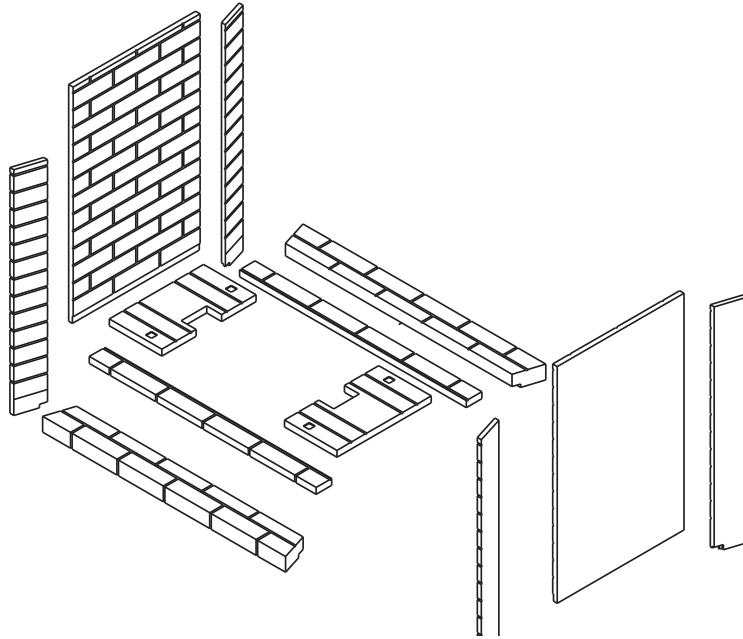

#24 Refractory

IMPORTANT: THIS IS DATED INFORMATION. Parts must be ordered from a dealer or distributor. **Hearth and Home Technologies does not sell directly to consumers.** Provide model number and serial number when requesting service parts from your dealer or distributor.

Stocked at Depot

ITEM	DESCRIPTION	COMMENTS	PART NUMBER	
24	Refractory, Kit	Cottage Red	BRICKMQ42STCR	
		Tavern Brown	BRICKMQ42STTB	
Conversion Kits				
	Conversion Kit, NG		NGKMARQ42ST	Y
	Conversion Kit, Propane		LPKMARQ42ST	Y
	Pilot Orifice, NG		SRV593-528	Y
	Pilot Orifice, Propane		SRV593-527	Y
	Regulator, NG	w/stepper motor	NGK-DXV-50	Y
	Regulator, Propane	w/stepper motor	SRVLPK-DXV-50	Y