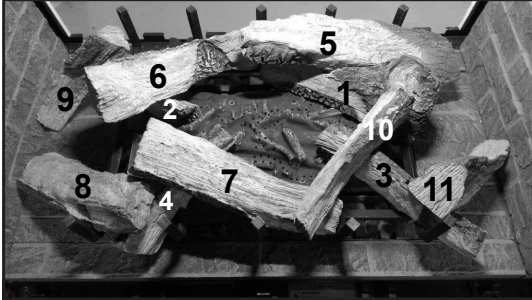

Marquis 42" See Through Gas Fireplace - DV

Log Set Assembly

Part number list on following page.

Service Parts

MARQ42STIN

Beginning Manufacturing Date: Oct 2016
Ending Manufacturing Date: Active

IMPORTANT: THIS IS DATED INFORMATION. Parts must be ordered from a dealer or distributor. **Hearth and Home Technologies does not sell directly to consumers.** Provide model number and serial number when requesting service parts from your dealer or distributor.