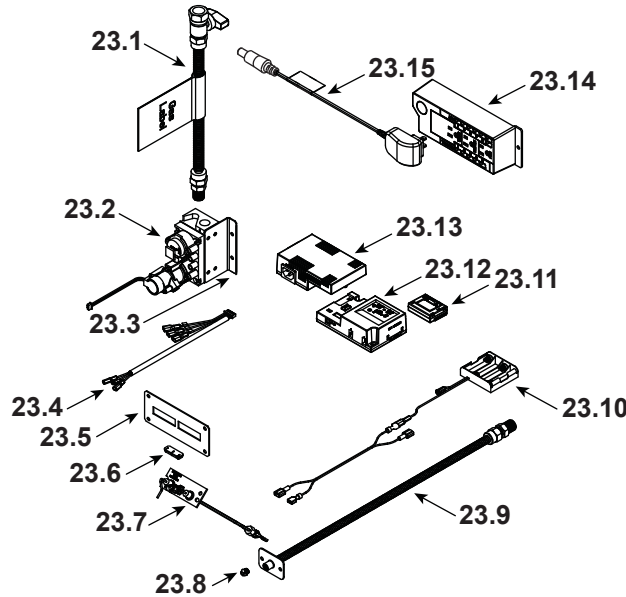

#23 Valve Assembly

IMPORTANT: THIS IS DATED INFORMATION. Parts must be ordered from a dealer or distributor. **Hearth and Home Technologies does not sell directly to consumers.** Provide model number and serial number when requesting service parts from your dealer or distributor.

Stocked at Depot

ITEM	DESCRIPTION	COMMENTS	PART NUMBER	Stocked at Depot
23.1	Flex Ball Valve Assembly. 12"		SRV302-320	Y
	Male connector	Pkg of 5	303-315/5	Y
23.2	Valve NG		2166-302	Y
	Valve Propane		2166-303	Y
23.3	Valve Bracket		2146-192	
23.4	Wire Harness		SRV2326-132	Y
23.5	Side Panel Bracket		2146-150	
23.6	Grommet		SRV2118-420	
23.7	Pilot Assembly, NG		2457-020	Y
	Pilot Assembly, Propane	Convert 2457-020 with SRV593-527		
23.8	Orifice NG (#24C)		582-824	Y
	Orifice Propane (#44C)		582-844	Y
23.9	Orifice Flex Tube		2005-009	Y
23.10	**Battery Pack		SRV2326-134	Y
	Wire, Battery jumps, 10 in		2281-196	Y
23.11	Module, RF FCC		2326-120	Y
23.12	Module, Control IFT		2326-130	Y
23.13	Aux Module, B Type		2326-150	Y
23.14	Junction Box		SRV4021-013	Y
23.15	Power Supply		SRV2326-131	Y

**Fuse for battery pack can be sourced locally, not a warranty item. Specs are 250v, 3A fuse, 3/4" long

Additional service part numbers appear on following page.