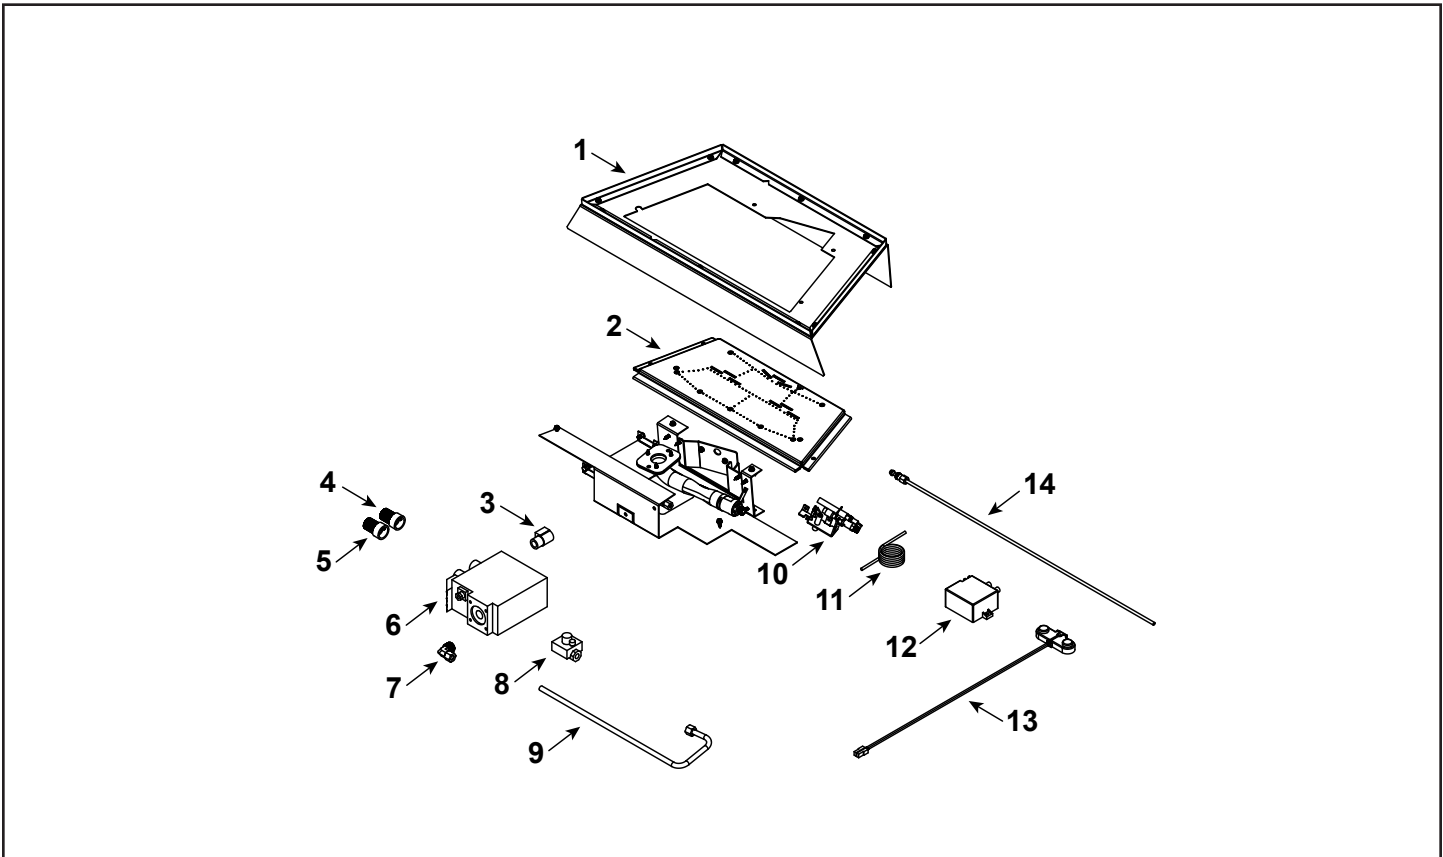

Lyric24" Contemporary Burner Assembly

IMPORTANT: THIS IS DATED INFORMATION. Parts must be ordered from a dealer or distributor. **Hearth and Home Technologies does not sell directly to consumers.** Provide model number and serial number when requesting service parts from your dealer or distributor.

Stocked at Depot

ITEM	DESCRIPTION	COMMENTS	PART NUMBER	
1	Burner Cover Assembly		SRV4617-002	
2	Burner		SRV4617-001	Y
3	Fitting 3/8 MTP x 3/8 FPT		SRV0069882	
4	Knob SIT Ext On/Off		SRV37D0010	
5	Knob SIT Ext Hi/Lo		SRV37D0011	
6	Control Valve	NG	SRV14D0467	Y
		Propane	SRV14D0468	Y
7	Fitting 5/16 FPT x 3/8 MPT		SRV39D0096	
8	Pilot Regulator	NG Only	SRV14D0469	Y
9	G.V. to Orifice, 5/16 Tube		SRV4616-109	Y
10	Pilot ODS MV	NG	SRV14D0473	Y
		Propane	SRV14D0477	Y
11	Wire Assembly		SRV00K0632	Y
12	Piezo, Battery Module		SRV45D0077	Y
13	Switch, Piezo SIT 820		SRV45D0078	Y
14	Pilot Tube Assembly		SRV20304115	Y
	Wire Assembly, Wall Switch		SRV28602	Y