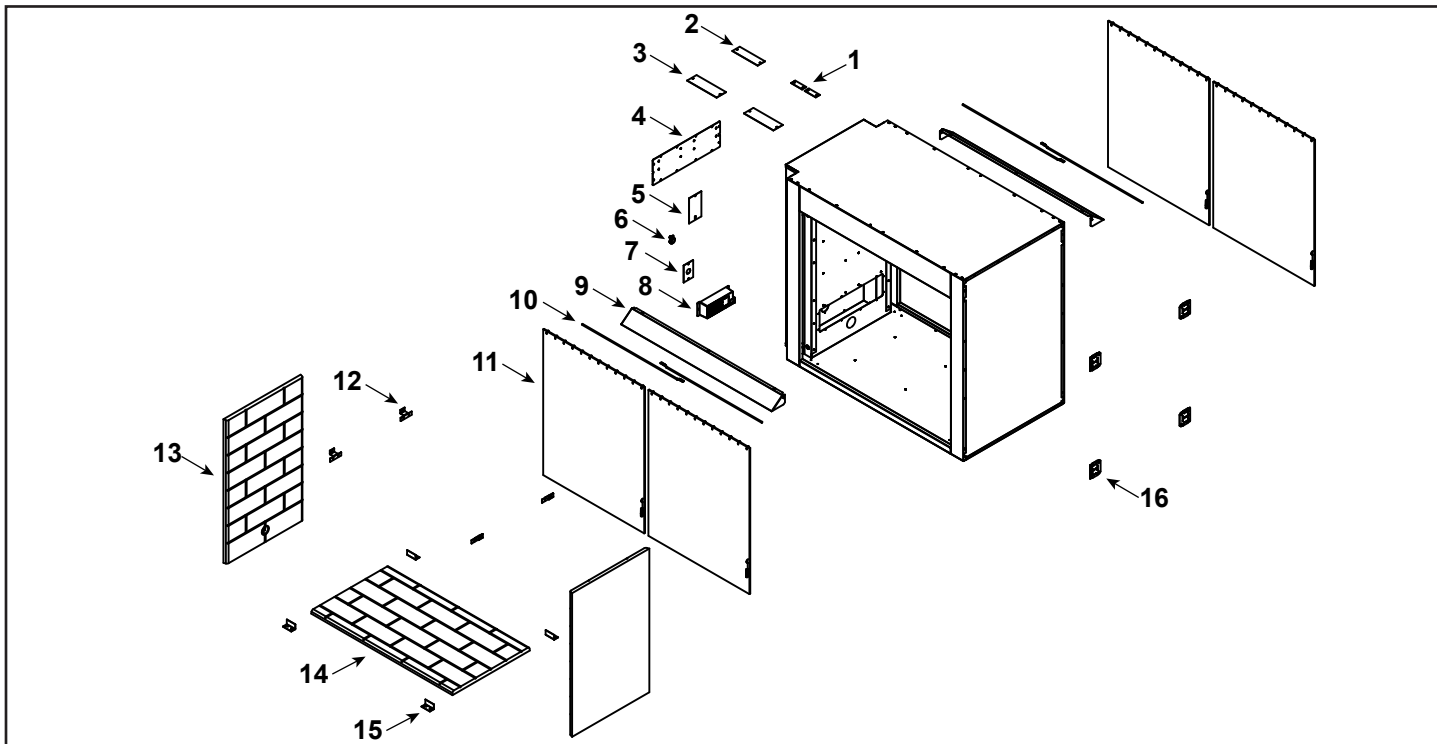

Lo-Rider
36" Vent Free See Through Fireplace

IMPORTANT: THIS IS DATED INFORMATION. Parts must be ordered from a dealer or distributor. **Hearth and Home Technologies does not sell directly to consumers.** Provide model number and serial number when requesting service parts from your dealer or distributor.

Stocked at Depot

ITEM	DESCRIPTION	COMMENTS	PART NUMBER	
1	Plate, Socket	Qty 2 req	SRV4607-144	
2	Plate, Firebox Outer Top		SRV4613-111	
3	Plate, Light Box	Qty 2 req	SRV4613-109	
4	Firebox, Access Panel		SRV4613-105	
5	Junction Box Cover Plate		SRV26548	
6	Clamp Connector		SRV230-1670	
7	Junction Box Cover		SRV4604-103	
8	Junction Box	Plastic	SRV4021-013	Y
9	Canopy	Qty 2 req	SRV4607-107	
10	Firescreen Rod	Qty 4 req	SRV12052	
11	Screen, Panel (24" W x 30" H)	Qty 4 req	SRV26D4563	
12	Retainer, Brick (Top)	Qty 4 req	79D0087K	
	Refractory			
13	Refractory, Side	Qty 2 req	SRV4608-708	
14	Refractory, Hearth		SRV4608-709	
15	Bracket, Brick Front	Qty 4 req	71D0124K	
16	Nailing Flange	Qty 8 req	31190	
	Firebox Touch Up Paint		SRV4021-110	
	Gloss Black Corvel Aerosol		71479