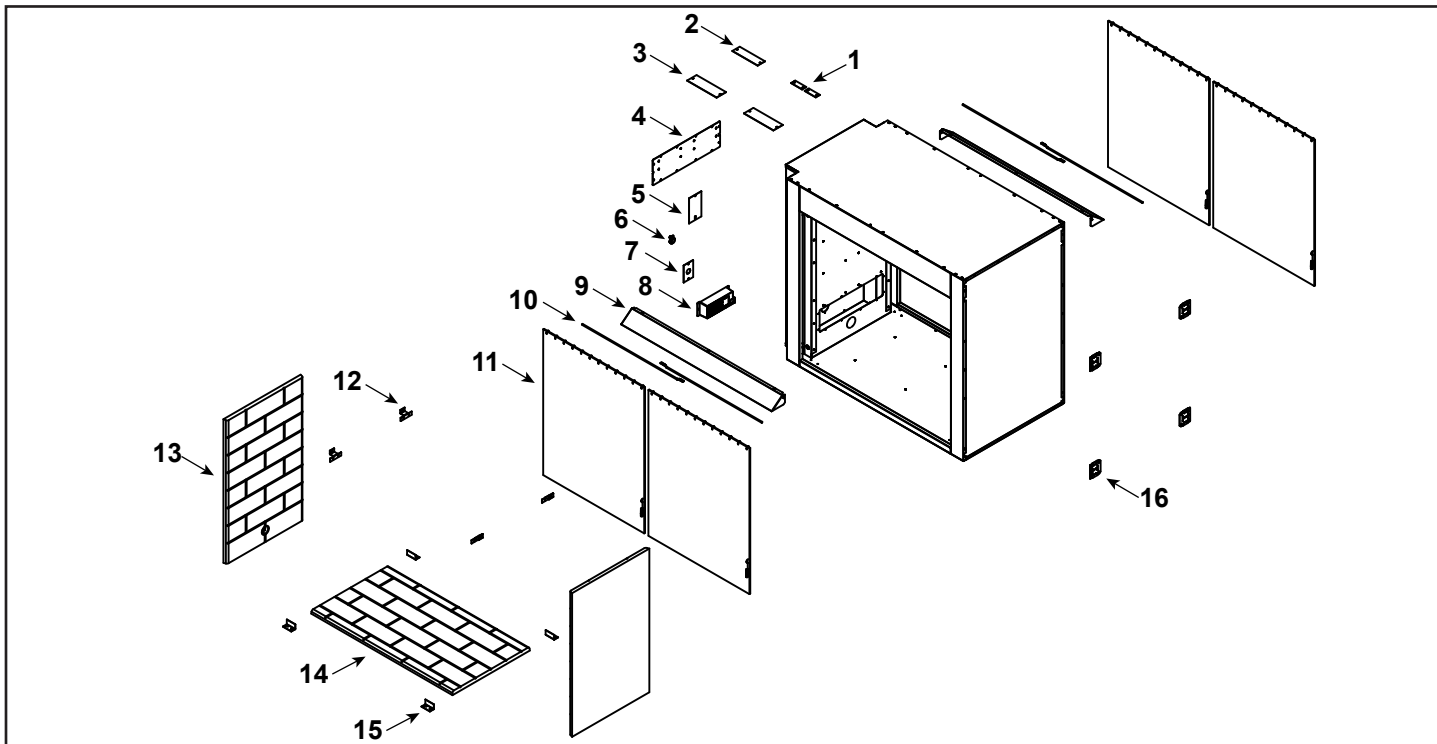

Lo-Rider
36" Vent Free See Through Fireplace

IMPORTANT: THIS IS DATED INFORMATION. Parts must be ordered from a dealer or distributor. **Hearth and Home Technologies does not sell directly to consumers.** Provide model number and serial number when requesting service parts from your dealer or distributor.

Stocked at Depot

ITEM	DESCRIPTION	COMMENTS	PART NUMBER	
1	Plate, Socket	Qty 2 req	SRV4607-144	
2	Plate, Firebox Outer Top		SRV4613-111	
3	Plate, Light Box	Qty 2 req	SRV4613-109	
4	Firebox, Access Panel		SRV4613-105	
5	Junction Box Cover Plate		SRV26548	
6	Clamp Connector		SRV230-1670	
7	Junction Box Cover		SRV4604-103	
8	Junction Box	Plastic	SRV4021-013	Y
9	Canopy	Qty 2 req	SRV4607-107	
10	Firescreen Rod	Qty 4 req	SRV12052	
11	Screen, Panel (24" W x 30" H)	Qty 4 req	SRV26D4563	
12	Retainer, Brick (Top)	Qty 4 req	79D0087K	
	Refractory			
13	Refractory, Side	Qty 2 req	SRV4608-708	
14	Refractory, Hearth		SRV4608-709	
15	Bracket, Brick Front	Qty 4 req	71D0124K	
16	Nailing Flange	Qty 8 req	SRV31190	
	Firebox Touch Up Paint		SRV4021-110	
	Gloss Black Corvel Aerosol		71479