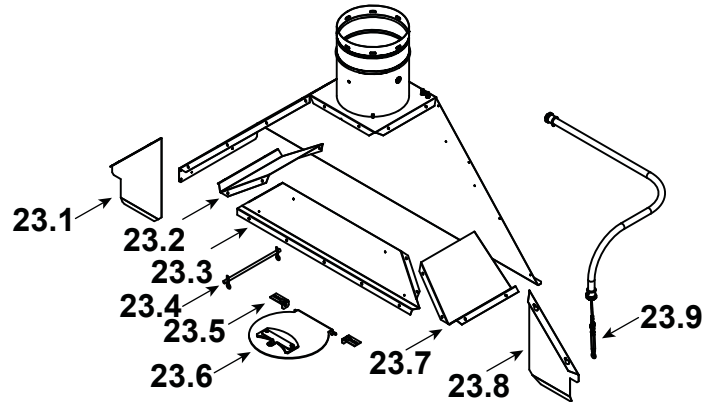

#23 Hood Assembly

IMPORTANT: THIS IS DATED INFORMATION. Parts must be ordered from a dealer or distributor. **Hearth and Home Technologies does not sell directly to consumers.** Provide model number and serial number when requesting service parts from your dealer or distributor.

Stocked at Depot

ITEM	DESCRIPTION	COMMENTS	PART NUMBER	
23.1	Smoke Splitter, Left		SRV4087-194	
23.2	Hood Shield, Left		SRV4087-168	
23.3	Hood Shield, Front		SRV4087-169	
23.4	Damper Rod Assembly		SRV4087-055	
23.5	Damper Retainer	Pkg of 2	SRV4087-191	Y
23.6	Damper Assembly		SRV4087-016	
23.7	Hood Shield, Right		SRV4087-167	
23.8	Smoke Splitter, Right		SRV4087-193	
23.9	Damper Cable Assembly		SRV4087-047	Y