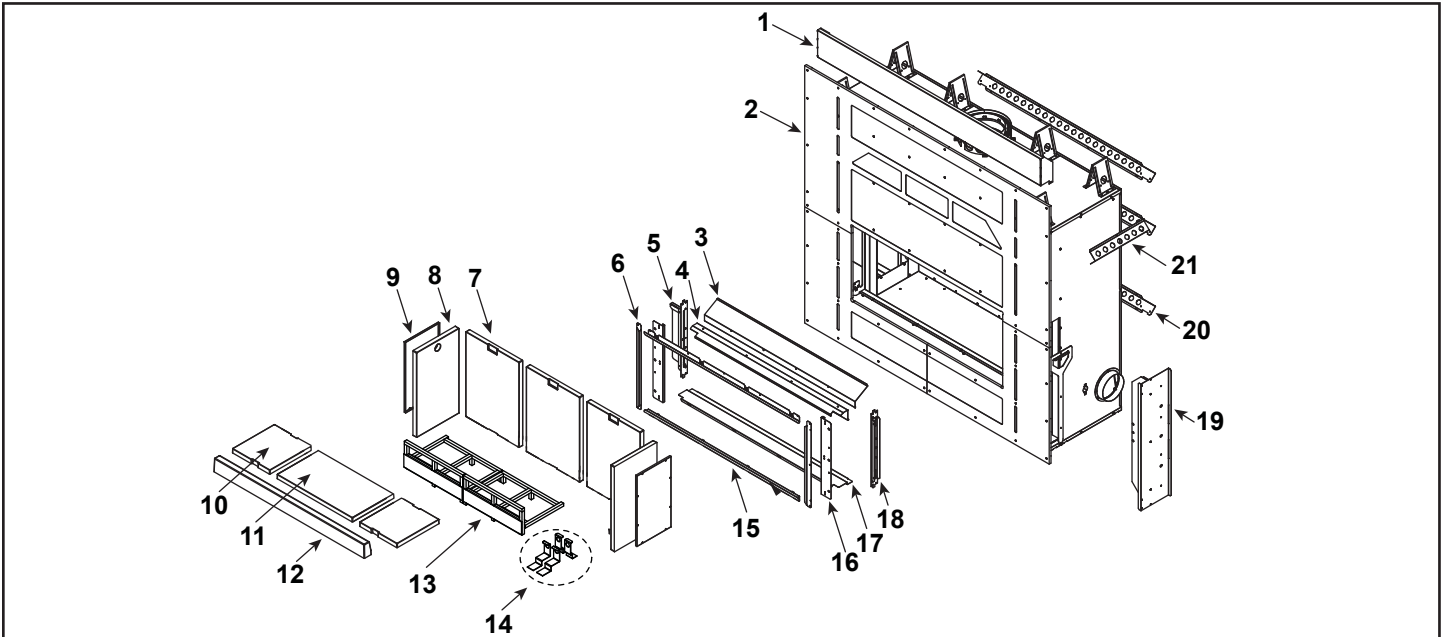

**Longmire Stainless Steel
42" Outdoor Woodburning Fireplace**

IMPORTANT: THIS IS DATED INFORMATION. Parts must be ordered from a dealer or distributor. **Hearth and Home Technologies does not sell directly to consumers.** Provide model number and serial number when requesting service parts from your dealer or distributor.

Stocked at Depot

ITEM	DESCRIPTION	COMMENTS	PART NUMBER	
1	Top Front		SRV4087-109	
2	Non-Comb Board Assembly		SRV4087-064	
3	Smoke Shelf		SRV4087-138	
4	Air Wash Deflector		SRV4097-146	
5	Weight Column Access Assembly, Left		SRV4097-039	
6	Trim, Side	Qty 2 req	SRV4097-134	
7	Refractory Back	Qty 3 req	SRV4087-141	
8	Refractory Side	Qty 2 req	SRV4087-142	
9	Access Panel	Qty 2 req	SRV4087-126	
10	Refractory Hearth, Side	Qty 2 req	SRV4087-143	
11	Refractory Hearth, Center		SRV4087-140	
12	Ashlip		SRV4087-139	
13	Grate Assembly (With Retainers)		GR43	Y
14	Grate Retainer Kit		SRV4087-242	
15	Trim, Top and Bottom	Qty 2 req	SRV4097-136	
16	Column	Qty 2 req	SRV4097-130	
17	Air Channel Access		SRV4097-159	
18	Weight Column Access Assembly, Right		SRV4097-038	
19	Weight Access Assembly	Qty 2 req	SRV4087-082	
20	Standoff, Back	Qty 3 req	SRV4087-209	
21	Standoff, Side	Qty 2 req	SRV4087-208