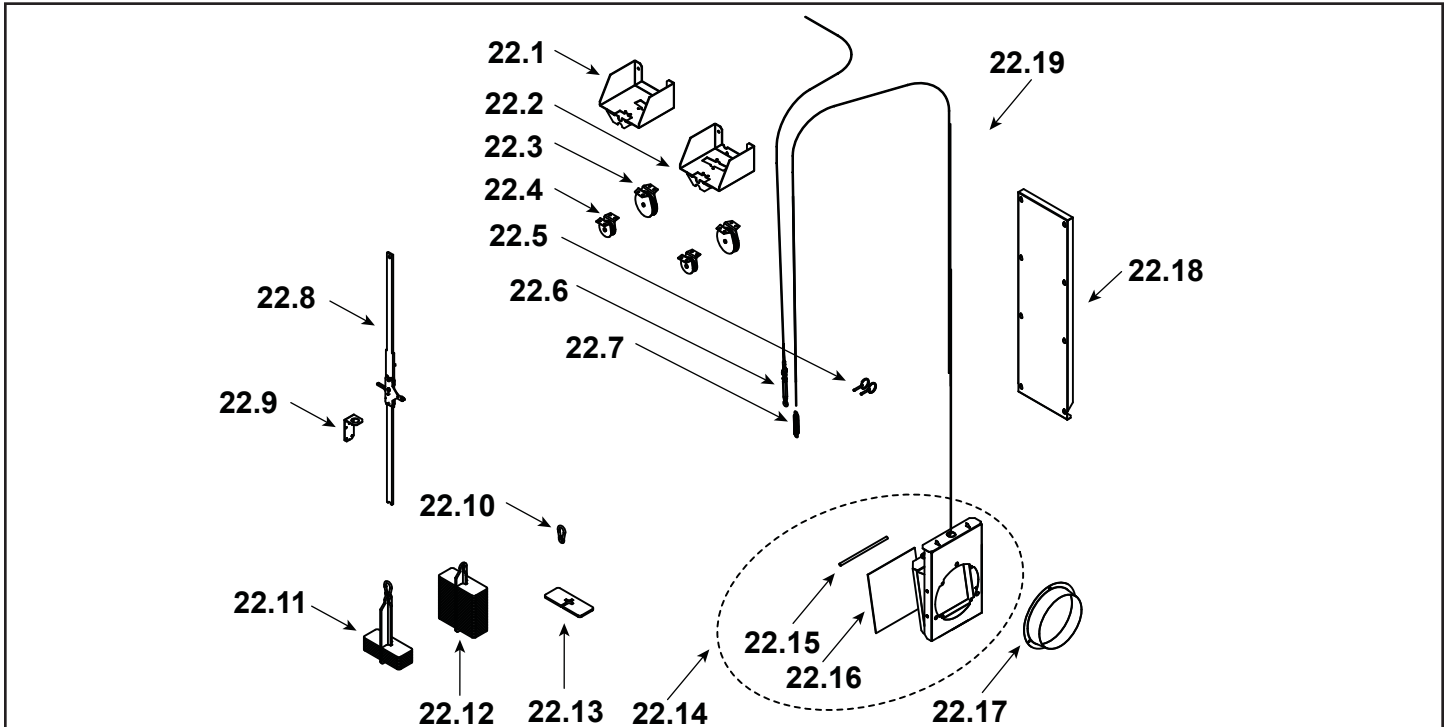

**Stocked at Depot**

ITEM	DESCRIPTION	COMMENTS	PART NUMBER	
1	Top Front		SRV4087-109	
2	Non-Comb Board Assembly		SRV4087-064	
3	Smoke Shelf		SRV4087-138	
4	Air Wash Deflector		SRV4097-146	
5	Weight Column Access Assembly, Left		SRV4097-039	
6	Trim, Side	Qty 2 req	SRV4097-134	
7	Refractory Back	Qty 3 req	SRV4087-141	
8	Refractory Side	Qty 2 req	SRV4087-142	
9	Access Panel	Qty 2 req	SRV4087-126	
10	Refractory Hearth, Side	Qty 2 req	SRV4087-143	
11	Refractory Hearth, Center		SRV4087-140	
12	Ashlip		SRV4087-139	
13	Grate Assembly (With Retainers)		GR43	<b>Y</b>
14	Grate Retainer Kit		SRV4087-242	
15	Trim, Top and Bottom	Qty 2 req	SRV4097-136	
16	Column	Qty 2 req	SRV4097-130	
17	Air Channel Access		SRV4097-159	
18	Weight Column Access Assembly, Right		SRV4097-038	
19	Weight Access Assembly	Qty 2 req	SRV4087-082	
20	Standoff, Back	Qty 3 req	SRV4087-209	
21	Standoff, Side	Qty 2 req	SRV4087-208	

Stocked at Depot

ITEM	DESCRIPTION	COMMENTS	PART NUMBER	
22.1	Pulley Base, Left		SRV4087-158	
22.2	Pulley Base, Right		SRV4087-157	
22.3	Pulley, 2 1/2	Qty 2 req	SRV4087-353	Y
22.4	Pulley, 1 1/2	Qty 2 req	SRV4087-303	Y
22.5	Detent Pin, 5/32	Qty 3 req	SRV4083-376	
22.6	Damper Cable Assembly		SRV4087-047	Y
22.7	Extension Spring		SRV4087-330	Y
22.8	Control Assembly		SRV4097-048	
22.9	Control Bracket		SRV4097-198	
22.10	Quick Link, 1/4	Qty 8 req	SRV4087-311	
22.11	Weight Assembly, Screen	Qty 2 req	SRV4087-081	
22.12	Weight Assembly, Door	Qty 2 req	SRV4087-080	
22.13	Weight	Pkg of 6	SRV4087-280	Y
22.14	Outside Air Assembly		SRV4087-017	
22.15	Outside Air Rod		SRV4087-350	
22.16	Outside Air Gasket		SRV4087-315	
22.17	OA Collar		SRV4087-314	
22.18	Weight Column Access		SRV4087-239	
22.19	OA Cable		SRV4087-341	Y