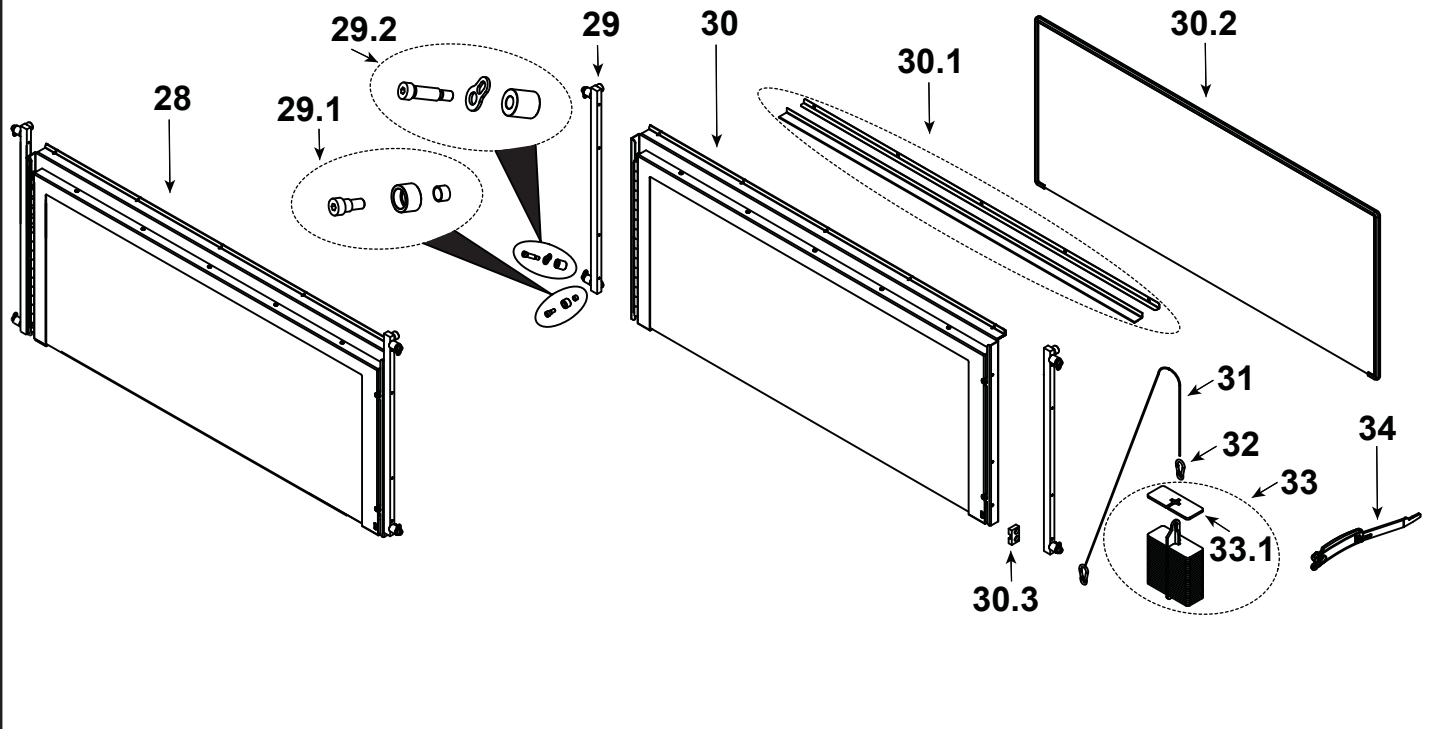

Door & Slide Assembly

IMPORTANT: THIS IS DATED INFORMATION. Parts must be ordered from a dealer or distributor. **Hearth and Home Technologies does not sell directly to consumers.** Provide model number and serial number when requesting service parts from your dealer or distributor.

Stocked at Depot

ITEM	DESCRIPTION	COMMENTS	PART NUMBER	
28	Door & Slide Assembly		SRV4097-020	
29	Slide Assembly	Qty 2 req	SRV4097-040	
29.1	Sleeve, 7/16	Pkg of 4	SRV4087-319	Y
29.2	Sleeve, 3/4	Pkg of 4	SRV4087-320	Y
30	Door & Base Assembly		SRV4097-022	
30.1	Gasket Retainer (With Gasket)		SRV4087-124	
30.2	Glass Assembly		SRV4097-021	Y
30.3	Handle Receiver		SRV4087-326	
31	Door / Screen Cable	Pkg of 2	SRV4087-305	Y
32	Quick Link, 1/4	Qty 8 req	SRV4087-311	
33	Weight Assembly, Door	Qty 2 req	SRV4087-080	
33.1	Weight	Pkg of 6	SRV4087-280	
34	Handle & Wrench Assembly		SRV4087-018	
	Allen Wrench		812-0930	
	Rivnut Kit		RIVNUT-REPAIR