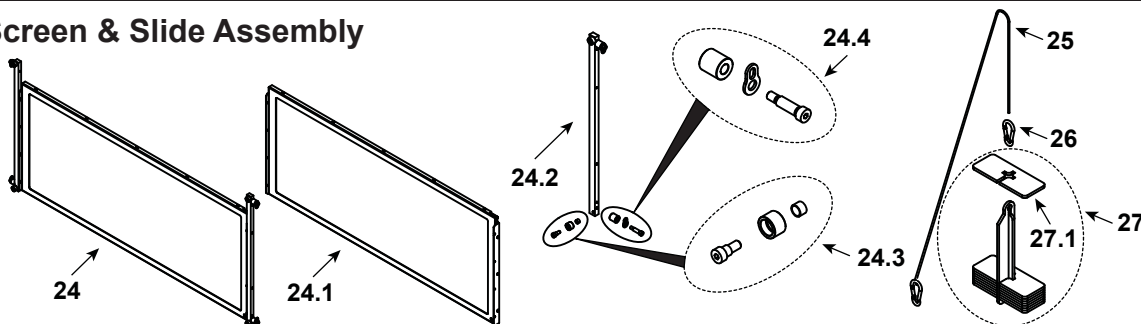

#24 Screen & Slide Assembly

24	Screen & Slide Assembly		SRV4097-030	
24.1	Screen Assembly		SRV4097-031	Y
24.2	Slide Assembly	Qty 2 req	SRV4097-040	
24.3	Sleeve, 7/16	Pkg of 4	SRV4087-319	Y
24.4	Sleeve, 3/4	Pkg of 4	SRV4087-320	Y
25	Door / Screen Cable	Pkg of 2	SRV4087-305	Y
26	Quick Link, 1/4	Qty 8 req	SRV4087-311	
27	Weight Assembly, Screen	Qty 2 req	SRV4087-081	
27.1	Weight	Pkg of 6	SRV4087-280	Y

Additional service parts on following page.