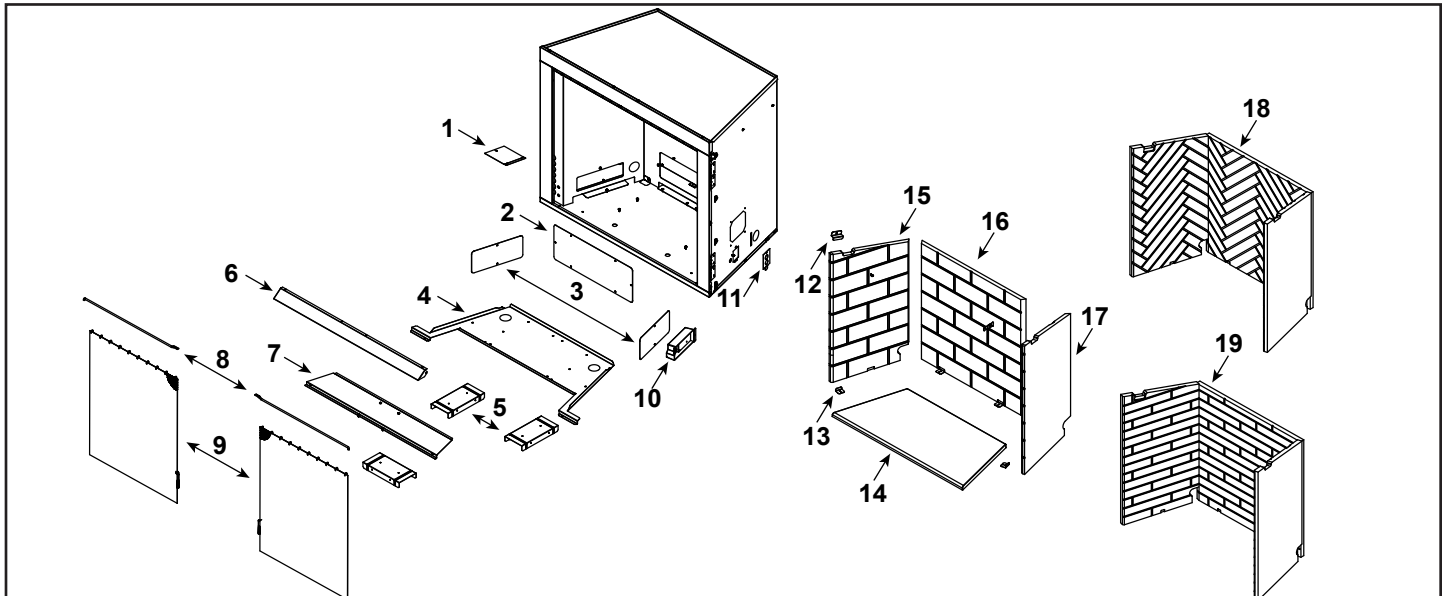

LCUF42CR-BT

LCUF42CR-C

LCUF42CR-GH

LCUF42CR-GT

IMPORTANT: THIS IS DATED INFORMATION. Parts must be ordered from a dealer or distributor. **Hearth and Home Technologies does not sell directly to consumers.** Provide model number and serial number when requesting service parts from your dealer or distributor.

Stocked at Depot

ITEM	DESCRIPTION	COMMENTS	PART NUMBER	
1	Light Cover		SRV4137-144	
2	Fan Cover		SRV4143-126	
3	Junction Box Cover	Qty 2 req	SRV4143-145	
4	Firebox Bottom		SRV4138-129	
5	Firebox Support	Qty 3 req	SRV4137-131	
6	Hood		SRV4138-109	
7	Access Cover		SRV4138-130	
8	Screen Rod	Qty 2 req	SRV4138-302	Y
9	Firesecreen Assembly	Qty 2 req	SRV4144-300	Y
10	Junction Box (Plastic)		SRV4021-013	Y
11	Junction Box Cover Plate		SRV4137-115	
12	Refractory Bracket, Upper	Qty 2 req	SRV4137-147	
13	Refractory Bracket, Lower	Qty 4 req	SRV4137-116	
14	Hearth Refractory Concrete		SRV4144-277	
15	Left Concrete Panel	Traditional	SRV4143-260	
16	Back Concrete Panel	Traditional	SRV4144-259	
17	Right Concrete Panel	Traditional	SRV4143-261	
18	Refractory Assembly, Herringbone	Gray	SRV4144-025	
19	Refractory Assembly, Traditional	Brown	SRV4144-027	
		Gray	SRV4144-026	
	Left & Right Column	Overlay	SRV4143-104L	
	Upper Front Face	Overlay	SRV4138-107L	
	Lower Front Face	Overlay	SRV4144-108L	