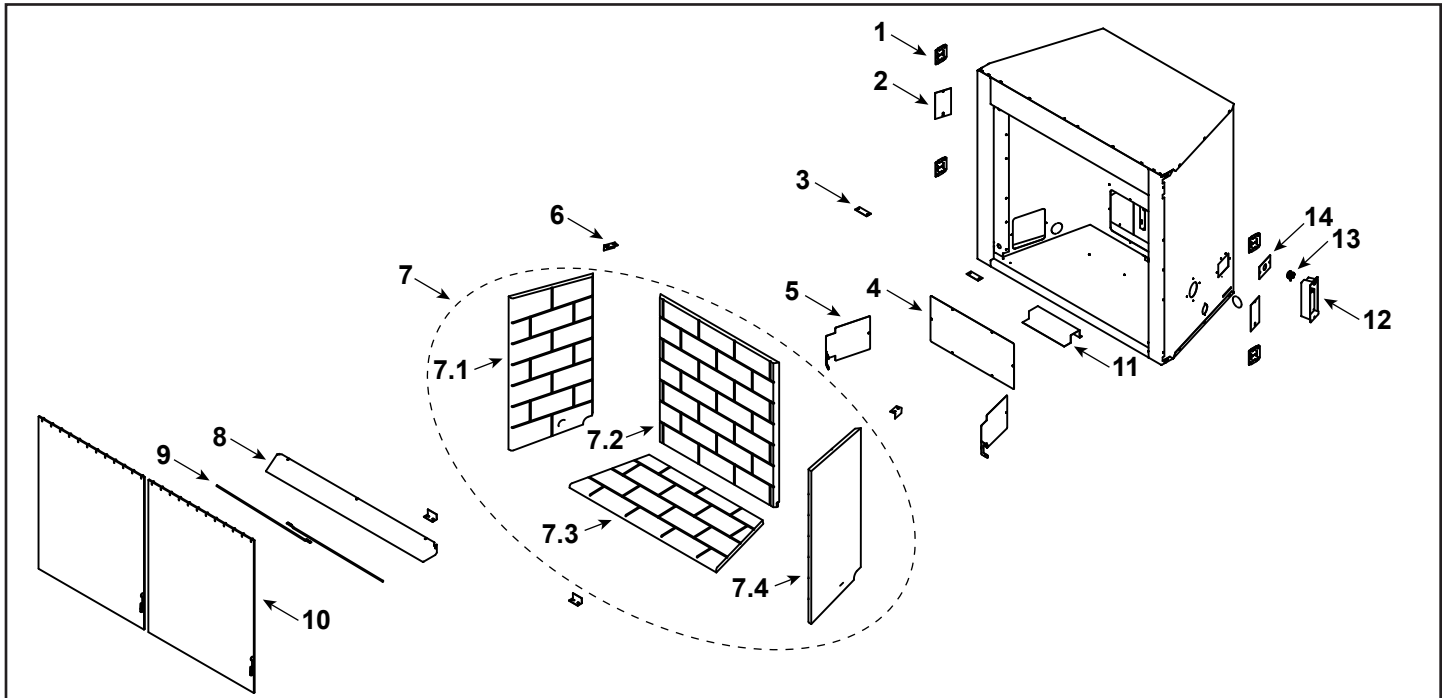

Lo-Rider
42" Vent Free Fireplace

IMPORTANT: THIS IS DATED INFORMATION. Parts must be ordered from a dealer or distributor. **Hearth and Home Technologies does not sell directly to consumers.** Provide model number and serial number when requesting service parts from your dealer or distributor.

Stocked at Depot

ITEM	DESCRIPTION	COMMENTS	PART NUMBER	
1	Nailing Flange	Qty 4 req	31190	
2	Junction Box Cover Plate	Qty 2 req	SRV26548	
3	Plate, Socket	Qty 2 req	SRV4607-144	
4	Firebox, Rear Access Panel		SRV4607-110	
5	Firebox, Left/Right Access	Qty 2 req	SRV4607-111	
6	Bracket, Brick Front	Qty 4 req	71D0124K	
7	Refractory			
7.1	Refractory, Left Basic		SRV4608-701	
7.2	Refractory, Back Basic		SRV4608-703	
7.3	Refractory, Hearth		SRV4608-706	
7.4	Refractory, Right Basic		SRV4608-702	
8	Canopy		SRV4611-107	
9	Firescreen Rod	Qty 2 req	SRV4010-102	
10	Screen, Panel (24" W x 30" H)	Qty 2 req	SRV4611-200	
11	Blower Base		SRV4607-143	
12	Junction Box	Plastic	SRV4021-013	Y
13	Clamp Connector		SRV230-1670	
14	Junction Box Cover	Qty 2 req	SRV4604-103	
	Firebox Touch Up Paint		SRV4021-110	
	Gloss Black Corvel Aerosol		71479