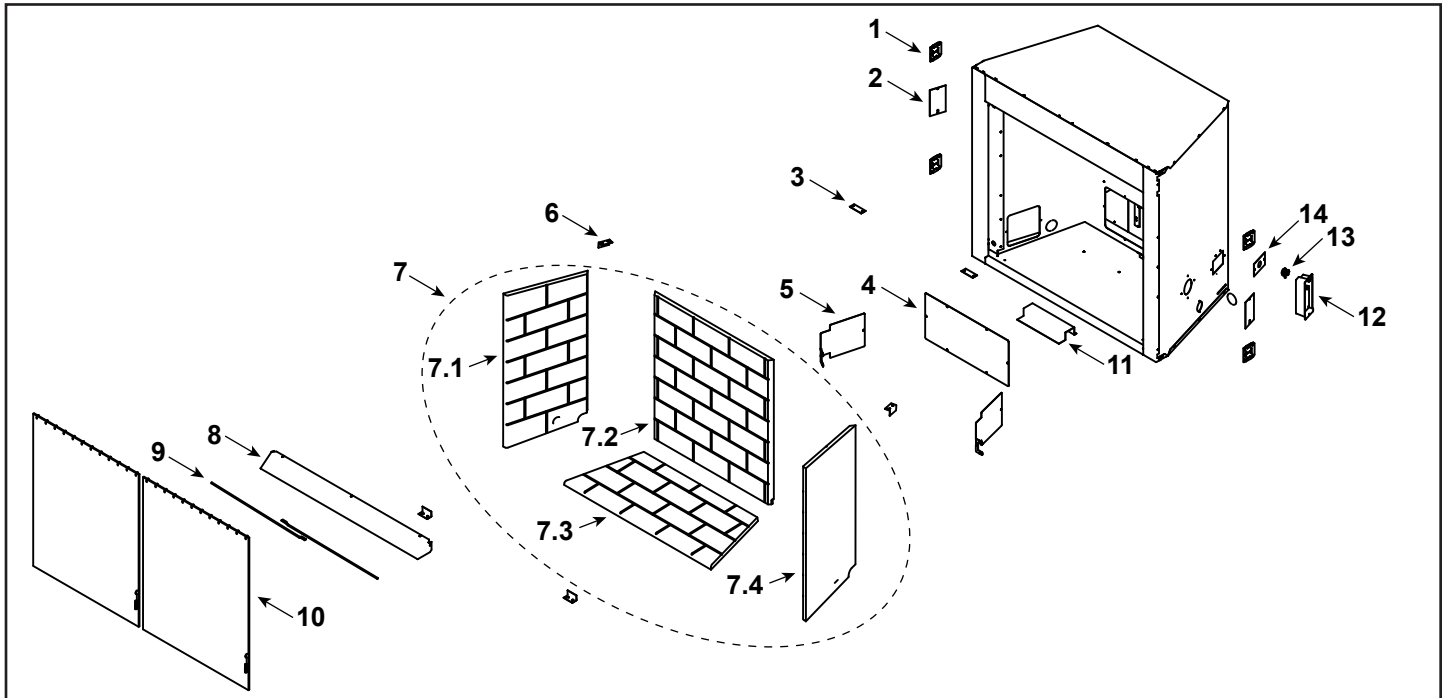

Lo-Rider
36" Vent Free Fireplace

Beginning Manufacturing Date: July 2018
Ending Manufacturing Date: Aug 2021

IMPORTANT: THIS IS DATED INFORMATION. Parts must be ordered from a dealer or distributor. **Hearth and Home Technologies does not sell directly to consumers.** Provide model number and serial number when requesting service parts from your dealer or distributor.

Stocked at Depot

ITEM	DESCRIPTION	COMMENTS	PART NUMBER	
1	Nailing Flange	Qty 4 req	31190	
2	Junction Box Cover Plate	Qty 2 req	SRV26548	
3	Plate, Socket	Qty 2 req	SRV4607-144	
4	Firebox, Rear Access Panel		SRV4607-110	
5	Firebox, Left/Right Access	Qty 2 req	SRV4607-111	
6	Bracket, Brick Front	Qty 4 req	71D0124K	
7	Refractory			
7.1	Refractory, Left Basic		SRV4608-701	
7.2	Refractory, Back Basic		SRV4608-700	
7.3	Refractory, Hearth		SRV4608-705	
7.4	Refractory, Right Basic		SRV4608-702	
8	Canopy		SRV4607-107	
9	Firescreen Rod	Qty 2 req	SRV12052	
10	Screen, Panel (24" W x 30" H)	Qty 2 req	SRV26D4563	
11	Blower Base		SRV4607-143	
12	Junction Box	Plastic	SRV4021-013	Y
13	Clamp Connector		SRV230-1670	
14	Junction Box Cover	Qty 2 req	SRV4604-103	
	Firebox Touch Up Paint		SRV4021-110	
	Gloss Black Corvel Aerosol		71479