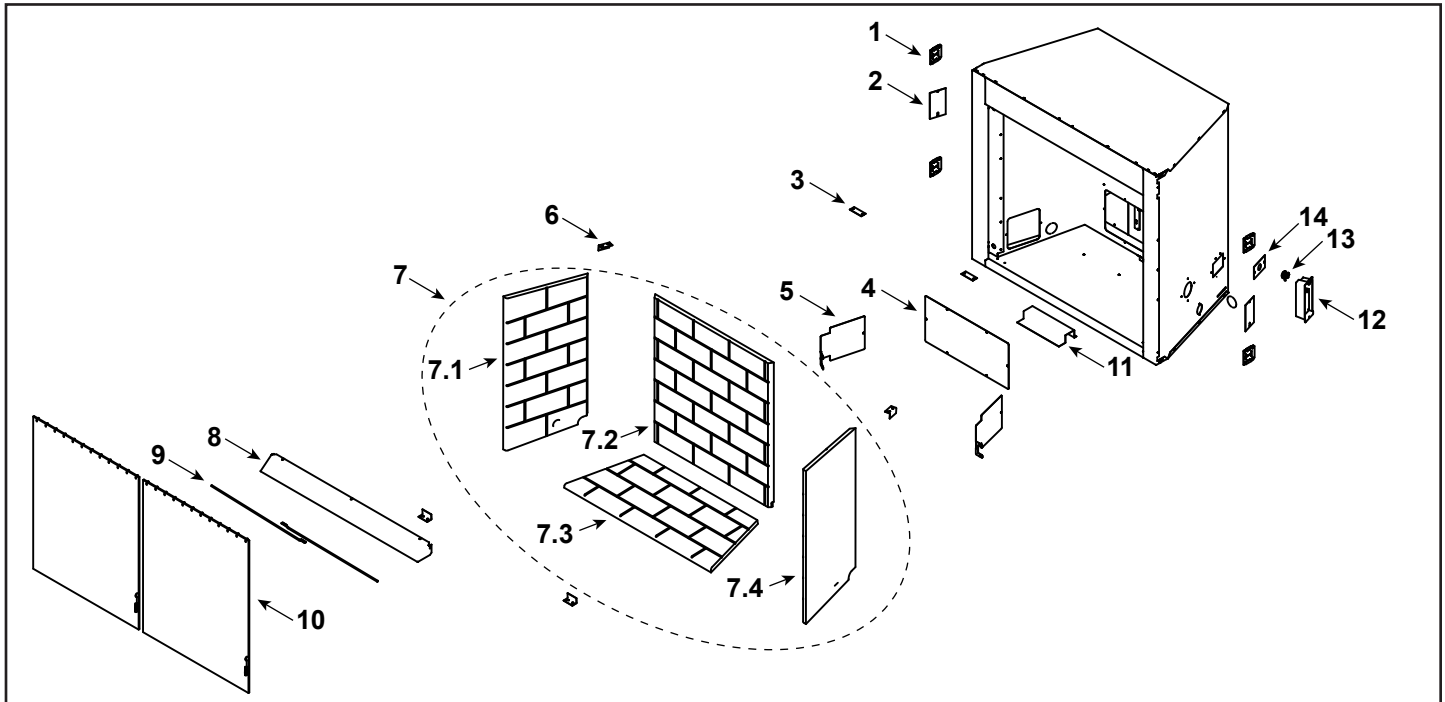

Lo-Rider
32" Vent Free Fireplace

IMPORTANT: THIS IS DATED INFORMATION. Parts must be ordered from a dealer or distributor. **Hearth and Home Technologies does not sell directly to consumers.** Provide model number and serial number when requesting service parts from your dealer or distributor.

Stocked at Depot

ITEM	DESCRIPTION	COMMENTS	PART NUMBER	
1	Nailing Flange	Qty 4 req	31190	
2	Junction Box Cover Plate	Qty 2 req	SRV26548	
3	Plate, Socket	Qty 2 req	SRV4607-144	
4	Firebox, Rear Access Panel		SRV4607-110	
5	Firebox, Left/Right Access	Qty 2 req	SRV4607-111	
6	Bracket, Brick Front	Qty 4 req	71D0124K	
7	Refractory			
7.1	Refractory, Left Basic		SRV4608-701	
7.2	Refractory, Back Basic		SRV4608-704	
7.3	Refractory, Hearth		SRV4608-707	
7.4	Refractory, Right Basic		SRV4608-702	
8	Canopy		SRV4612-107	
9	Firescreen Rod	Qty 2 req	26D01232K	
10	Screen, Panel (24" W x 30" H)	Qty 2 req	SRV26D4563	
11	Blower Base		SRV4607-143	
12	Junction Box	Plastic	SRV4021-013	Y
13	Clamp Connector		SRV230-1670	
14	Junction Box Cover	Qty 2 req	SRV4604-103	
	Firebox Touch Up Paint		SRV4021-110	
	Gloss Black Corvel Aerosol		71479