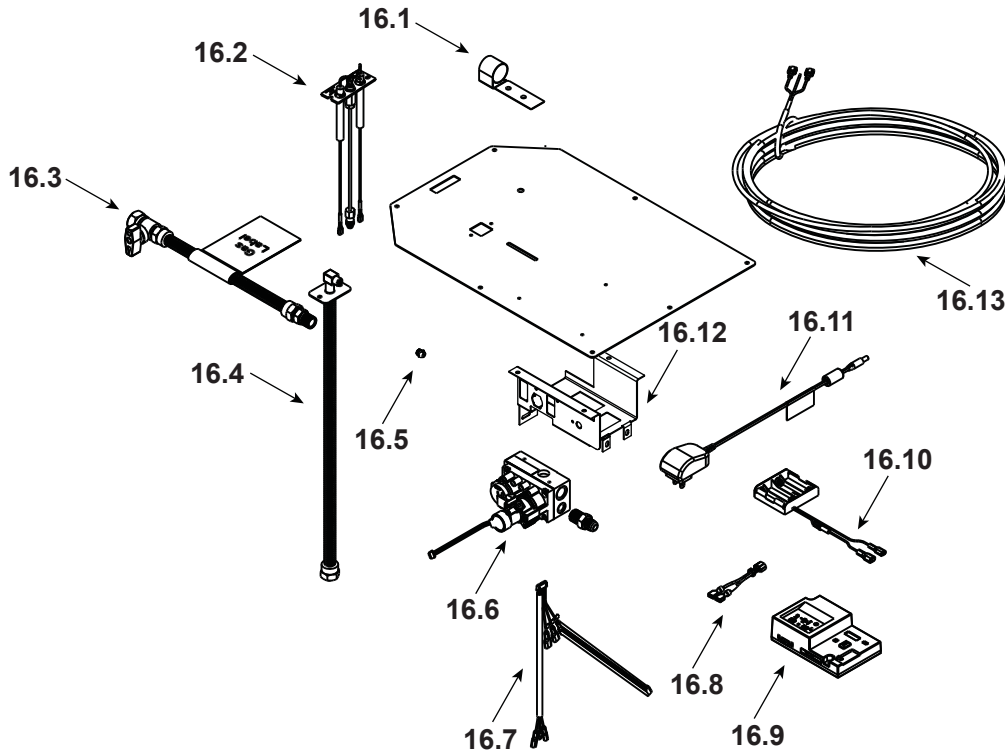

#16 Valve Assembly

IMPORTANT: THIS IS DATED INFORMATION. Parts must be ordered from a dealer or distributor. **Hearth and Home Technologies does not sell directly to consumers.** Provide model number and serial number when requesting service parts from your dealer or distributor.

**Stocked
at Depot**

ITEM	DESCRIPTION	COMMENTS	PART NUMBER	
16.1	Shutter Bracket Assembly		2118-121	Y
16.2	Pilot Assembly NG		2478-012	Y
	Pilot Assembly Propane	Convert 2478-012 with SRV593-527		
16.3	Flex Ball Valve Assembly		SRV302-320	Y
16.4	Flexible Gas Connector		530-302A	Y
16.5	Orifice NG (#32C)		SRV582-832	Y
	Orifice Propane (#50C)		582-850	Y
16.6	Valve NG		2166-302	Y
	Valve Propane		2166-303	Y
16.7	Harness, IFT 6 Pin Wiring		SRV2326-132	Y
16.8	Jumper Wire		SRV2187-198	Y
16.9	Module, IFT Control		2326-130	Y
16.10	Battery Holder 4AA, IFT		SRV2326-134	Y
16.11	Transformer, 6 Volt Wall		SRV2326-131	Y
16.12	Valve, Bracket		2118-104	
16.13	Thermostat Wire Assembly, Male/Male		SRV2118-170	Y

Additional service part numbers appear on following page.