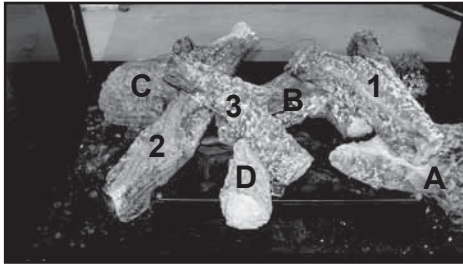

Log Set Assembly

IMPORTANT: THIS IS DATED INFORMATION. Parts must be ordered from a dealer or distributor. **Hearth and Home Technologies does not sell directly to consumers.** Provide model number and serial number when requesting service parts from your dealer or distributor.

**Stocked
at Depot**

ITEM	DESCRIPTION	COMMENTS	PART NUMBER	
	Log Set Assembly		LOGS-2129	Y
A	Log A		SRV2129-701	
B	Log B		SRV2129-703	
C	Log C		SRV2129-702	
D	Log D		SRV2129-706	
1	Log 1		SRV2129-704	
2	Log 2		SRV2129-705	
3	Log 3		SRV2129-707	
4	Sheetrock Ledge (End)		2130-126	
5	Non-Comb, Short		2130-198	
6	Glass Door Assembly (End)		GLA-2130	Y
7	Corner Refractory		SRV2005-REF-COR	
8	Sheetrock Ledge (Side)		2130-118	
9	Non-Comb, Long		2130-199	
10	Burner NG, Propane		2128-007	Y
11	Pilot Shield		2128-124	
12	Base Pan		2132-115	
13	Glass Door Assembly (Side)		GLA-6TROC	Y
14	Junction Box Bracket		2128-128	
15	Junction Box		SRV4021-013	Y
	Non-Comb		2162-107	
	Refractory Bracket		2162-106	
	Surround Overlay (contains overlay for top, bottom and sides)		SRV2132-FACE