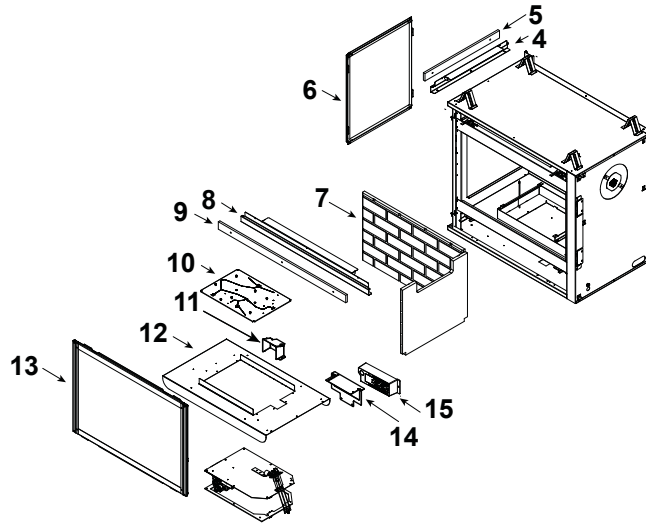

Log Set Assembly

IMPORTANT: THIS IS DATED INFORMATION. Parts must be ordered from a dealer or distributor. **Hearth and Home Technologies does not sell directly to consumers.** Provide model number and serial number when requesting service parts from your dealer or distributor.

**Stocked
at Depot**

ITEM	DESCRIPTION	COMMENTS	PART NUMBER	
	Log Set Assembly		LOGS-2129	Y
A	Log A		SRV2129-701	
B	Log B		SRV2129-703	
C	Log C		SRV2129-702	
D	Log D		SRV2129-706	
1	Log 1		SRV2129-704	
2	Log 2		SRV2129-705	
3	Log 3		SRV2129-707	
4	Sheetrock Ledge (End)		2130-126	
5	Non-Comb, Short		2130-198	
6	Glass Door Assembly (End)		GLA-2130	Y
7	Corner Refractory		SRV2005-REF-COR	
8	Sheetrock Ledge (Side)		2130-118	
9	Non-Comb, Long		2130-199	
10	Burner NG, Propane		2128-007	Y
11	Pilot Shield		2128-124	
12	Base Pan		2132-115	
13	Glass Door Assembly (Side)		GLA-6TROC	Y
14	Junction Box Bracket		2128-128	
15	Junction Box		SRV4021-013	Y
	Non-Comb		2162-107	
	Refractory Bracket		2162-106	
	Surround Overlay (contains overlay for top, bottom and sides)		SRV2132-FACE