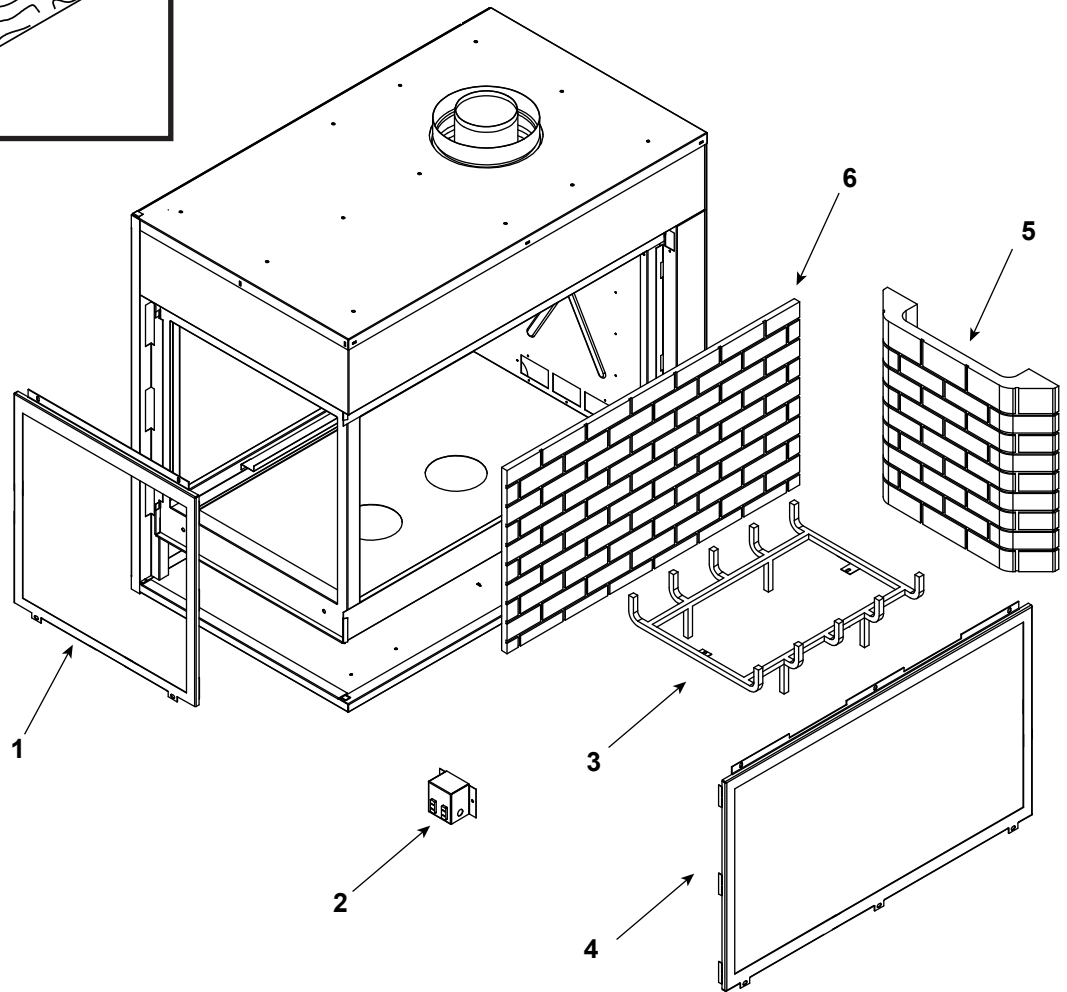

## Log Set Assembly

IMPORTANT: THIS IS DATED INFORMATION. Parts must be ordered from a dealer or distributor. **Hearth and Home Technologies does not sell directly to consumers.** Provide model number and serial number when requesting service parts from your dealer or distributor.

**Stocked  
at Depot**

ITEM	DESCRIPTION	COMMENTS	PART NUMBER	
	Log Set Assembly	No longer available	ST-LOGS-30	
1	Glass Door Assembly (End)	No longer available	GLA-PTV-E	
2	Junction Box		100-250A	Y
3	Grate Assembly	No longer available	047-360A	
4	Glass Door Assembly (Right)	No longer available	GLA-PTV-R	
5	Refractory, End	No longer available	28643	
6	Refractory	No longer available	075-135	