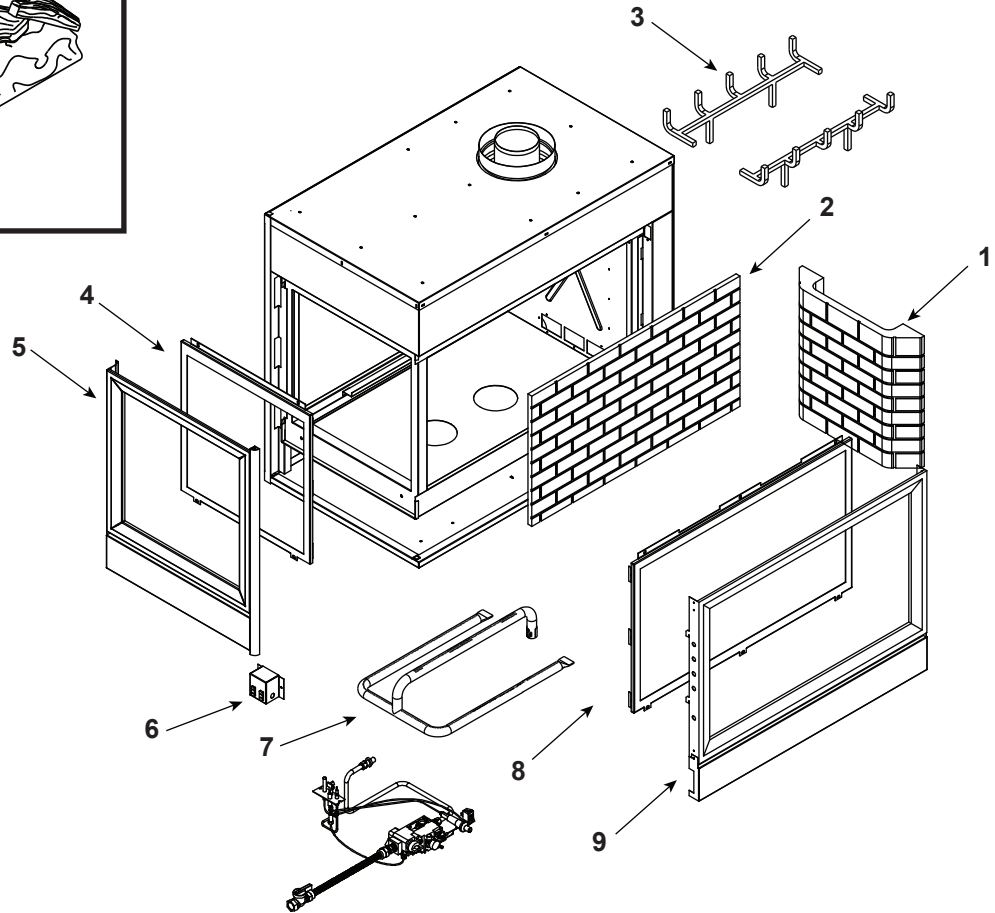

Log Set Assembly

IMPORTANT: THIS IS DATED INFORMATION. Parts must be ordered from a dealer or distributor. **Hearth and Home Technologies does not sell directly to consumers.** Provide model number and serial number when requesting service parts from your dealer or distributor.

**Stocked
at Depot**

ITEM	DESCRIPTION	COMMENTS	PART NUMBER	
	Log Set Assembly	No longer available	ST-LOGS-30	
1	Refractory	No longer available	SRV68-710	
2	Refractory, End (Obsolete)	No longer available	SRV68-711	
3	Grate Assembly	No longer available	462-361A	
4	Glass Door Assembly, End	No longer available	GLA-PDV-FE	
5	Door, End	No longer available	EP-PIER-PB	
6	Junction Box		100-250A	Y
7	Burner NG	No longer available	062-325A	
	Burner LP	No longer available	062-327A	
8	Glass Door Assembly		GLA-PDV-F	Y
9	Door, Side	No longer available	DF-PIER-PB	