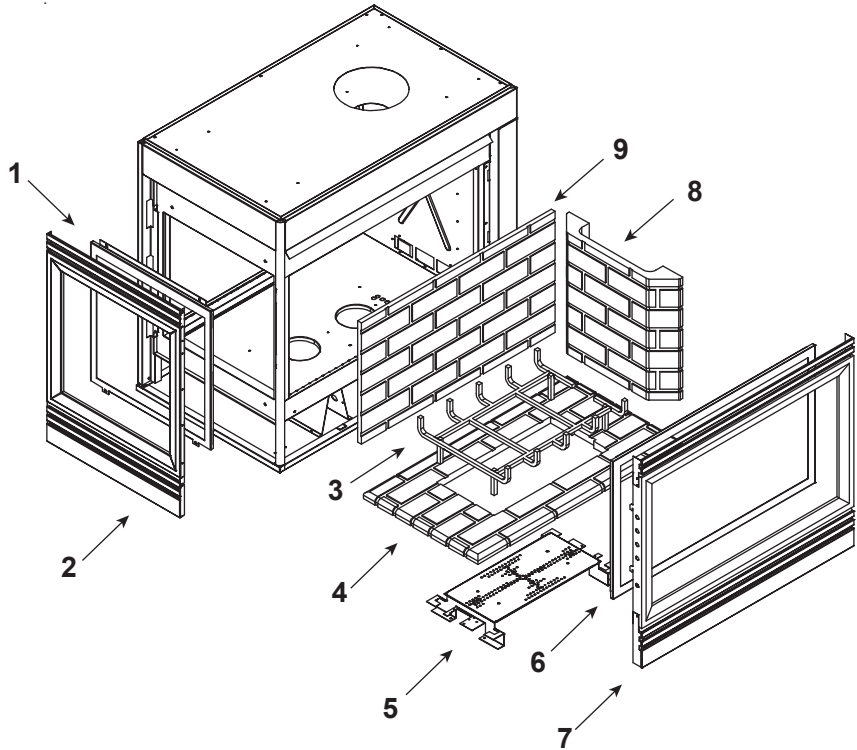

Log Set Assembly

IMPORTANT: THIS IS DATED INFORMATION. Parts must be ordered from a dealer or distributor. **Hearth and Home Technologies does not sell directly to consumers.** Provide model number and serial number when requesting service parts from your dealer or distributor.

ITEM	DESCRIPTION	COMMENTS	PART NUMBER
	Log Set Assembly (sold as complete log set only)		LOGS-MS
1	Glass Door Assembly - End	No longer available	GLA-PTRC-E
2	Door Assembly - End	No longer available	DF-PTRCE
3	Log Grate	No longer available	674-364
4	Base Refractory	No longer available	SRV504-738-UM
5	Burner Assembly - P		501-273A
6	Glass Door Assembly - Side		GLA-PIER
7	Door Assembly - Side	No longer available	418-240A
8	Refractory, Rear	No longer available	SRV504-737-UM
9	Refractory, Back	No longer available	SRV504-736-UM
	Mineral Wool		050-721
	On/Off Switch		SRV32D0232
	Orifice, P		446-801
	Piezo Ignitor		291-513
	Valve, LP	No longer available	060-526
	Pilot Assembly, P	No longer available	529-541A
	Pilot Orifice, P		SRV200-2630