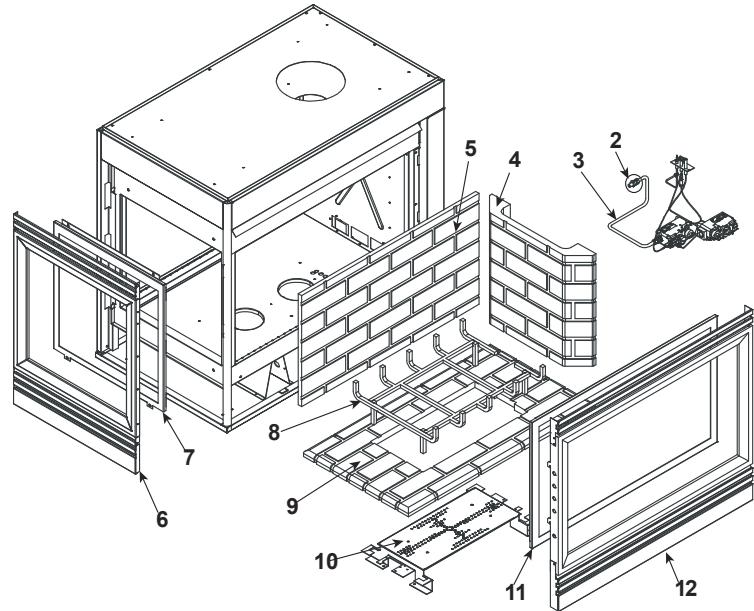

1 - Log Set Assembly

IMPORTANT: THIS IS DATED INFORMATION. Parts must be ordered from a dealer or distributor. **Hearth and Home Technologies does not sell directly to consumers.** Provide model number and serial number when requesting service parts from your dealer or distributor.

ITEM	DESCRIPTION	COMMENTS	PART NUMBER
1	Log Set Assembly (sold as complete log set only)		LOGS-MS
2	Burner Orifice - N	No longer available	506-800
	Burner Orifice - P		446-801
3	30" Gas Tube	No longer available	SRV570-302
4	Refractory, Rear	No longer available	SRV504-737-UM
5	Refractory, Back	No longer available	SRV504-736-UM
6	Door Assembly - End	No longer available	DF-PTRCE
7	Glass Door Assembly - End	No longer available	GLA-PTRC-E
8	Log Grate	No longer available	674-364
9	Base Refractory	No longer available	SRV504-738-UM
10	Burner Assembly - N		501-272A
	Burner Assembly - P		501-273A
11	Glass Door Assembly - Side		GLA-PIER
12	Door Assembly - Side	No longer available	418-240A
	Flex Assembly		SRV302-320
	ON/OFF, Switch		SRV32D0232
	Piezo Ignitor		291-513
	Pilot Assembly - N		529-540A
	Pilot Assembly - P	No longer available	529-541A
	Pilot Orifice - N		SRV529-512
	Pilot Orifice - P		SRV200-2630
	Touch up Paint		TUPB-12
	Valve - N	No longer available	060-524
	Valve - P	No longer available	060-526