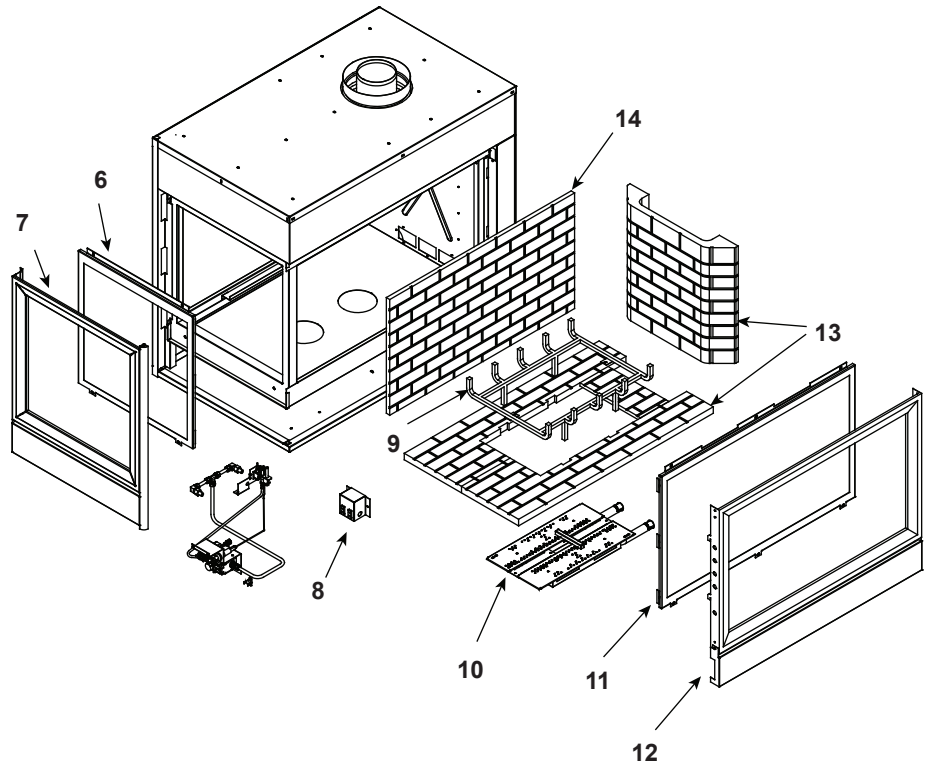

Log Set Assembly

IMPORTANT: THIS IS DATED INFORMATION. Parts must be ordered from a dealer or distributor. **Hearth and Home Technologies does not sell directly to consumers.** Provide model number and serial number when requesting service parts from your dealer or distributor.

Stocked at Depot

ITEM	DESCRIPTION	COMMENTS	PART NUMBER	
	Log Set Assembly	No longer available	LOGS-PTR-SPL	
1	Log 1	No longer available	SRV462-721	
2	Log 2 (two each)		SRV446-702	
3	Log 3 (two each)		SRV446-703	
4	Log 4 (two each)		SRV446-704	
5	Log 5 (two each)		SRV446-705	
6	Glass Door Assembly, End	No longer available	GLA-PTRC-E	
7	Decorative Front End	No longer available	DF-PTRE	
8	Junction Box	Standing Pilot	100-250A	Y
		No longer available	100-254A	
9	Grate Assembly	No longer available	462-361A	
10	Burner NG	No longer available	462-376A	
		No longer available	462-386A	
	Burner LP	No longer available	462-375A	
		No longer available	462-385A	
11	Glass Door Assembly	No longer available	GLA-PTR	
12	Decorative Front	No longer available	DF-PTR	
13	Refractory Kit	No longer available	SRV462-751A	
13	Refractory Back	No longer available	SRV468-735	