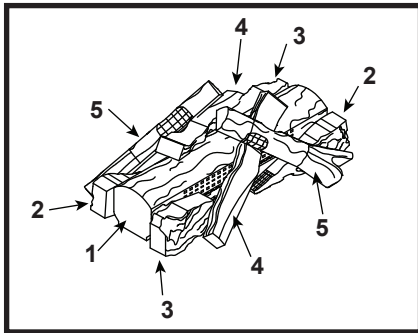

Log Set Assembly

IMPORTANT: THIS IS DATED INFORMATION. Parts must be ordered from a dealer or distributor. **Hearth and Home Technologies does not sell directly to consumers.** Provide model number and serial number when requesting service parts from your dealer or distributor.

Stocked at Depot

ITEM	DESCRIPTION	COMMENTS	PART NUMBER	
	Log Set Assembly	No longer available	LOGS-PTR-SPL	
1	Log 1	No longer available	SRV462-721	
2	Log 2 (two each)		SRV446-702	
3	Log 3 (two each)		SRV446-703	
4	Log 4 (two each)		SRV446-704	
5	Log 5 (two each)		SRV446-705	
6	Glass Door Assembly, End	No longer available	GLA-PTRC-E	
7	Decorative Front End	No longer available	DF-PTRE	
8	Junction Box	Standing Pilot	100-250A	Y
		No longer available	100-254A	
9	Grate Assembly	No longer available	462-361A	
10	Burner NG	No longer available	462-376A	
		No longer available	462-386A	
	Burner LP	No longer available	462-375A	
		No longer available	462-385A	
11	Glass Door Assembly	No longer available	GLA-PTR	
12	Decorative Front	No longer available	DF-PTR	
13	Refractory Kit	No longer available	SRV462-751A	
13	Refractory Back	No longer available	SRV468-735	