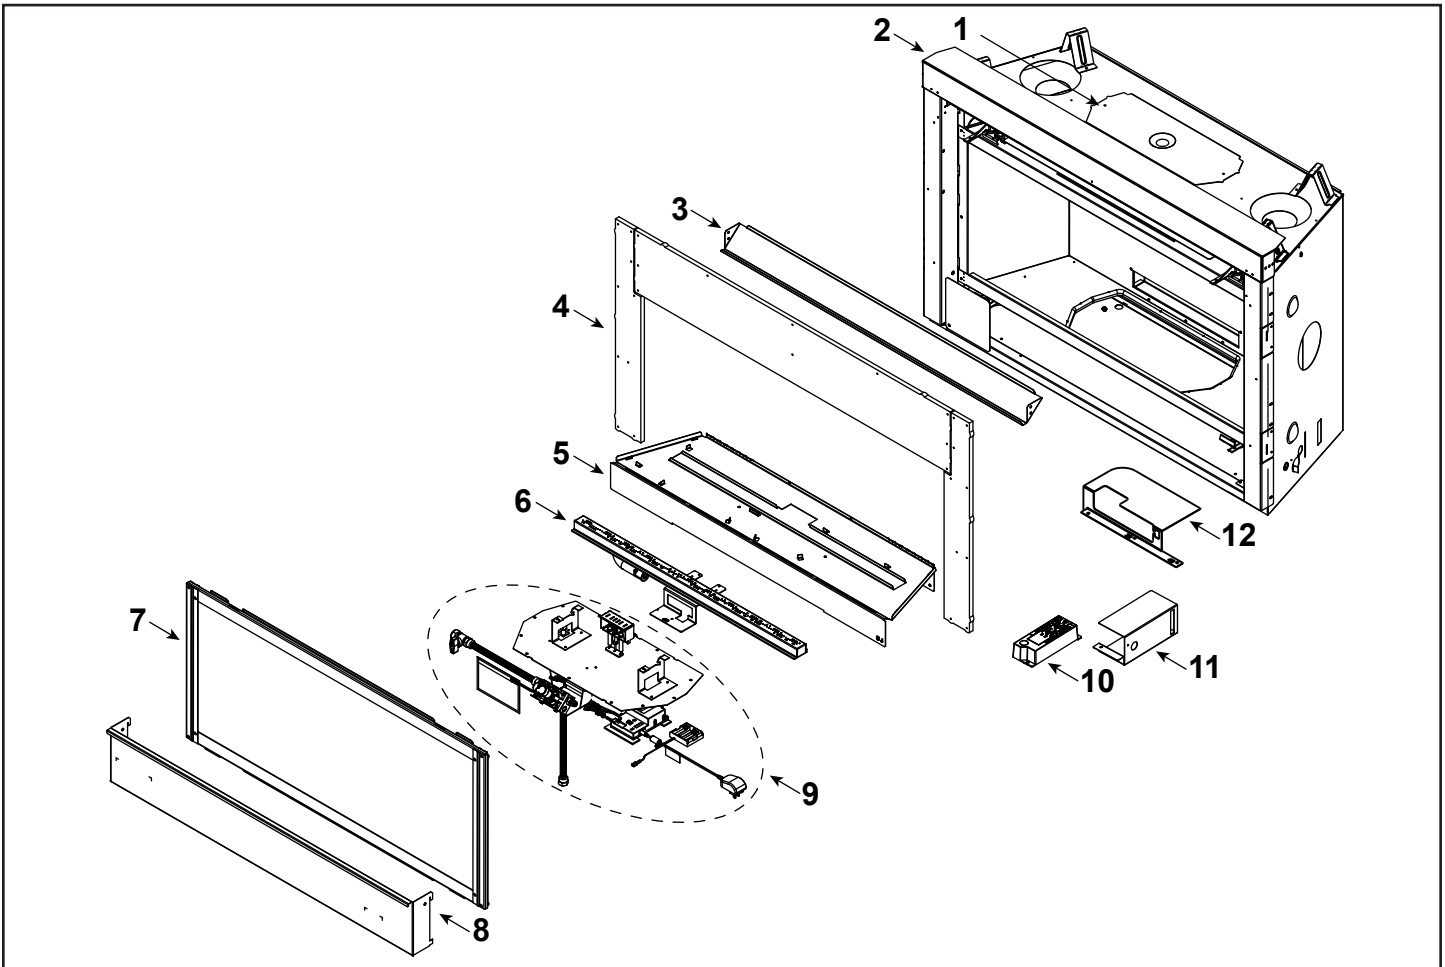

Service Parts

JADE42IN-B, JADE42IL-B

42" Gas Fireplace - DV

Beginning Manufacturing Date: Oct 2019
Ending Manufacturing Date: Active

IMPORTANT: THIS IS DATED INFORMATION. Parts must be ordered from a dealer or distributor. **Hearth and Home Technologies does not sell directly to consumers.** Provide model number and serial number when requesting service parts from your dealer or distributor.

Stocked at Depot

ITEM	DESCRIPTION	COMMENTS	PART NUMBER	
1	Header Heat Shield		2118-120	
2	Non-Combustible Support		2491-104	
3	Top Fill		2491-135	
4	Non-Combustible Assembly		2491-079	
5	Base Pan		2491-111	
6	Burner Assembly		2491-007	Y
7	Glass Door Assembly		GLA-42MAJ	Y
8	Lower Panel		2619-104	
9	Valve Assembly		Refer to Valve Page	
10	Junction box	Pre LC6531528	SRV4021-013	Y
		Post LC6531528	SRV2326-013	Y
11	Heat Shield, Junction Box		2491-129	
12	Heat Shield, Components		2493-129	

Additional service part numbers appear on following page.