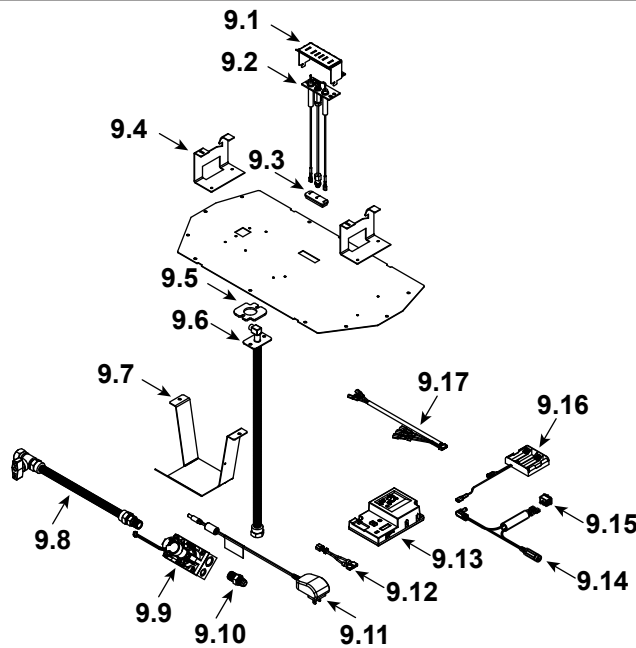

#9 Valve Assembly

IMPORTANT: THIS IS DATED INFORMATION. Parts must be ordered from a dealer or distributor. **Hearth and Home Technologies does not sell directly to consumers.** Provide model number and serial number when requesting service parts from your dealer or distributor.

Stocked at Depot

ITEM	DESCRIPTION	COMMENTS	PART NUMBER	
9.1	Pilot Shield		2491-123	
9.2	Pilot Assembly NG		SRV2106-169	Y
	Pilot Assembly Propane		SRV2106-170	Y
9.3	Grommet		SRV2118-420	
9.4	Burner Support, Left and Right	1 Set	2491-169	
9.5	Gasket		2025-407	
9.6	Bulkhead W/Flex Tube		4021-428	Y
9.7	Valve Bracket		2491-153	
9.8	Flex Ball Valve Assembly, 12"		SRV302-320	Y
9.9	Valve NG		SRV2166-302	Y
	Valve Propane		2166-303	Y
9.10	Male Connector	Pkg of 5	303-315/5	Y
9.11	Transformer, 6 Volt Wall		SRV2326-131	Y
9.12	Jumper Wire		SRV2187-198	Y
9.13	Module, Control IFT		SRV2326-130	Y
9.14	Reset Switch Wire	Propane Only	2550-135	Y
9.15	Reset Switch	Propane Only	SRV2206-298	Y
9.16	Battery Holder 4AA, IFT		SRV2326-134	Y
9.17	Harness, IFT 6 Pin Wiring		SRV2326-132	Y
	Orifice NG (#42C)		582-842	Y
	Orifice Propane (.057C)		582-057	Y

Additional service part numbers appear on following page.