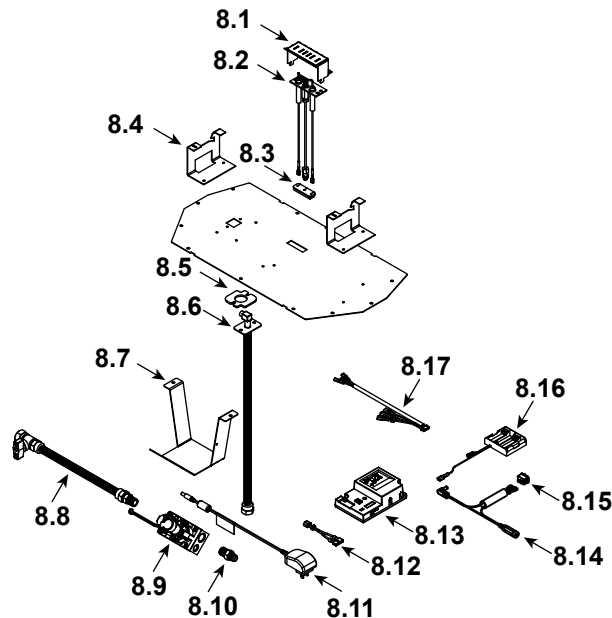

Service Parts

JADE32IN

Jade 32" Gas Fireplace - DV

Beginning Manufacturing Date: Dec 2017
Ending Manufacturing Date: Oct 2019

IMPORTANT: THIS IS DATED INFORMATION. Parts must be ordered from a dealer or distributor. **Hearth and Home Technologies does not sell directly to consumers.** Provide model number and serial number when requesting service parts from your dealer or distributor.

**Stocked
at depot**

ITEM	DESCRIPTION	COMMENTS	PART NUMBER	
1	Non-Combustible Support		2492-104	
2	Top Fill		2492-135	
3	Non-Combustible Assembly		2492-079	
4	Base Pan		2492-111	
5	Burner Assembly		2492-007	Y
6	Glass Door Assembly		GLA-32MAJ	Y
7	Lower Panel		2616-104	
8	Valve Assembly		Refer to Valve Page	
9	Junction box		SRV4021-013	Y
10	Heat Shield, Components		2493-129	

Additional service part numbers appear on following page.

#8 Valve Assembly

IMPORTANT: THIS IS DATED INFORMATION. Parts must be ordered from a dealer or distributor. **Hearth and Home Technologies does not sell directly to consumers.** Provide model number and serial number when requesting service parts from your dealer or distributor.

Stocked at Depot

ITEM	DESCRIPTION	COMMENTS	PART NUMBER	
8.1	Pilot Shield		2491-123	
8.2	Pilot Assembly NG		2106-169	Y
	Pilot Assembly Propane		2106-170	Y
8.3	Grommet		SRV2118-420	
8.4	Burner Support, Left and Right	1 Set	2491-169	
8.5	Gasket		2025-407	
8.6	Bulkhead W/Flex Tube		4021-428	Y
8.7	Valve Bracket		2491-153	
8.8	Flex Ball Valve Assembly, 12"		SRV302-320	Y
8.9	Valve NG		SRV2166-302f	Y
	Valve Propane		2166-303	Y
8.10	Male Connector	Pkg of 5	303-315/5	Y
8.11	Transformer, 6 Volt Wall		SRV2326-131	Y
8.12	Jumper Wire		SRV2187-198	Y
8.13	Module, Control IFT		SRV2326-130	Y
8.14	Reset Switch Wire		2550-135	Y
8.15	Reset Switch		2206-298	Y
8.16	Battery Holder 4AA, IFT		SRV2326-134	Y
8.17	Harness, IFT 6 Pin Wiring		SRV2326-132	Y
	Orifice NG (#45C)		SRV582-845	Y
	Orifice Propane (1.25C)		582-8125	Y