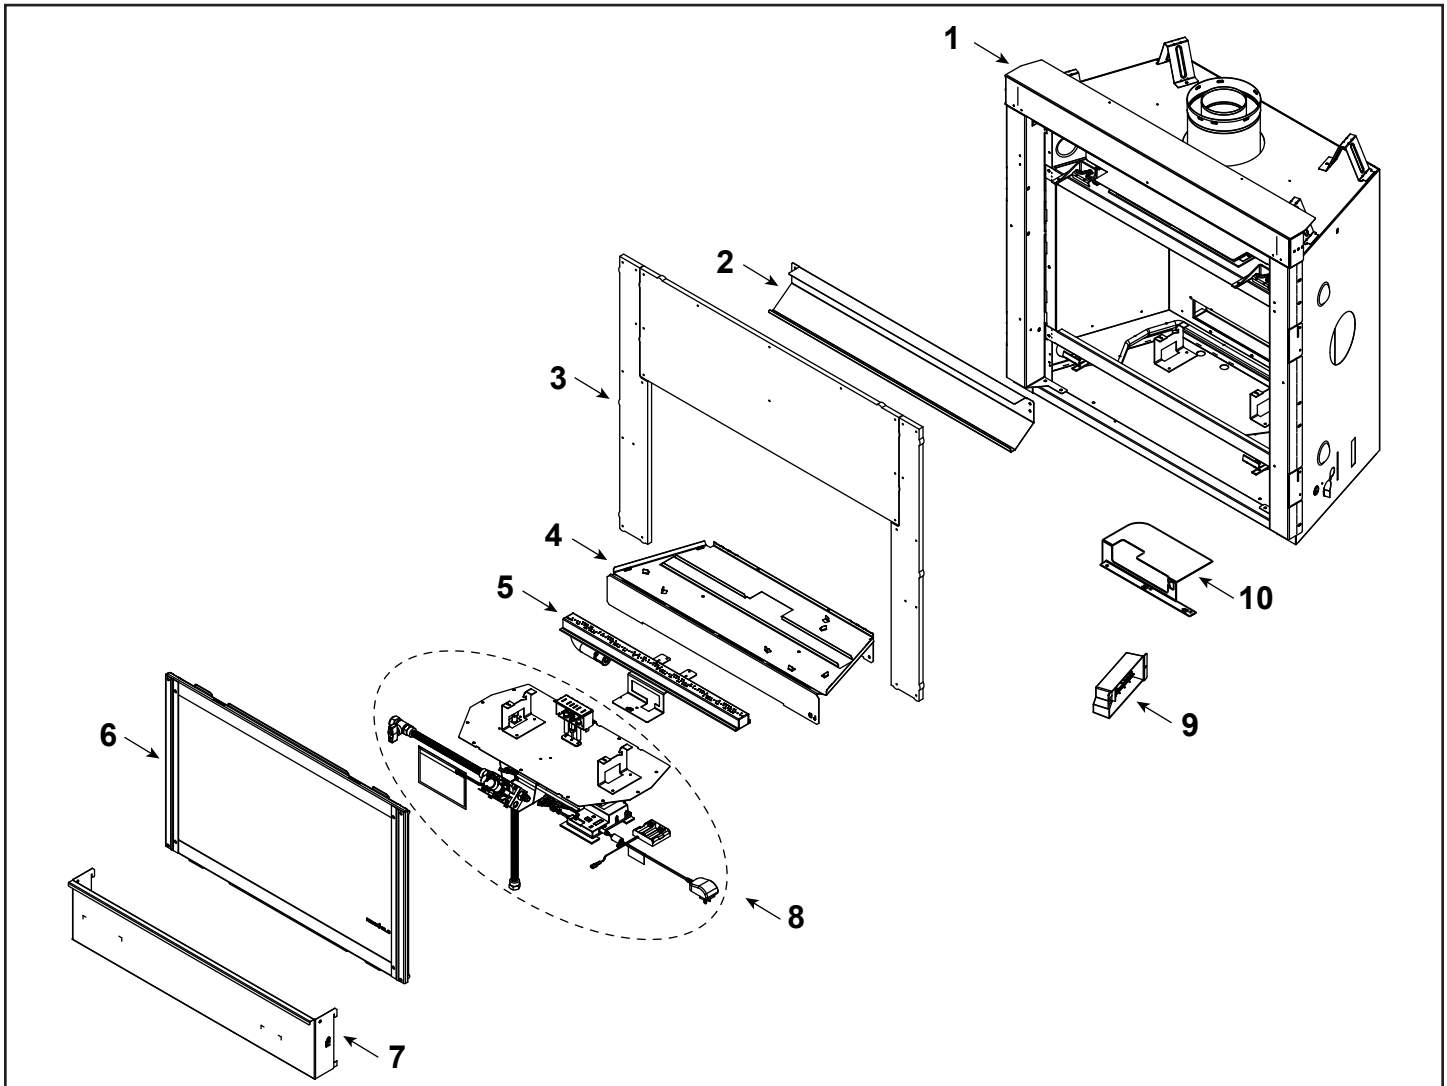

Service Parts

JADE32IN

Jade 32" Gas Fireplace - DV

Beginning Manufacturing Date: Dec 2017
Ending Manufacturing Date: Oct 2019

IMPORTANT: THIS IS DATED INFORMATION. Parts must be ordered from a dealer or distributor. **Hearth and Home Technologies does not sell directly to consumers.** Provide model number and serial number when requesting service parts from your dealer or distributor.

**Stocked
at depot**

ITEM	DESCRIPTION	COMMENTS	PART NUMBER	
1	Non-Combustible Support		2492-104	
2	Top Fill		2492-135	
3	Non-Combustible Assembly		2492-079	
4	Base Pan		2492-111	
5	Burner Assembly		2492-007	Y
6	Glass Door Assembly		GLA-32MAJ	Y
7	Lower Panel		2616-104	
8	Valve Assembly		Refer to Valve Page	
9	Junction box		SRV4021-013	Y
10	Heat Shield, Components		2493-129	

Additional service part numbers appear on following page.