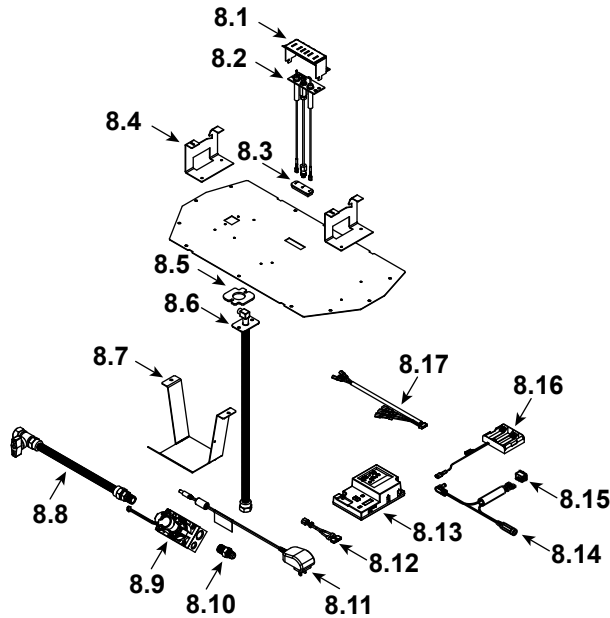

#8 Valve Assembly

IMPORTANT: THIS IS DATED INFORMATION. Parts must be ordered from a dealer or distributor. **Hearth and Home Technologies does not sell directly to consumers.** Provide model number and serial number when requesting service parts from your dealer or distributor.

Stocked at Depot

ITEM	DESCRIPTION	COMMENTS	PART NUMBER	
8.1	Pilot Shield		2491-123	
8.2	Pilot Assembly NG		SRV2106-169	Y
	Pilot Assembly Propane		SRV2106-170	Y
8.3	Grommet		SRV2118-420	
8.4	Burner Support, Left and Right	1 Set	2491-169	
8.5	Gasket		2025-407	
8.6	Bulkhead W/Flex Tube		4021-428	Y
8.7	Valve Bracket		2491-153	
8.8	Flex Ball Valve Assembly, 12"		SRV302-320	Y
8.9	Valve NG		SRV2166-302	Y
	Valve Propane		2166-303	Y
8.10	Male Connector	Pkg of 5	303-315/5	Y
8.11	Transformer, 6 Volt Wall		SRV2326-131	Y
8.12	Jumper Wire		SRV2187-198	Y
8.13	Module, Control IFT		SRV2326-130	Y
8.14	Reset Switch Wire	Propane Only	2550-135	Y
8.15	Reset Switch	Propane Only	2206-298	Y
8.16	Battery Holder 4AA, IFT		SRV2326-134	Y
8.17	Harness, IFT 6 Pin Wiring		SRV2326-132	Y
	Orifice NG (#45C)		SRV582-845	Y
	Orifice Propane (1.25C)		582-8125	Y

Additional service part numbers appear on following page.