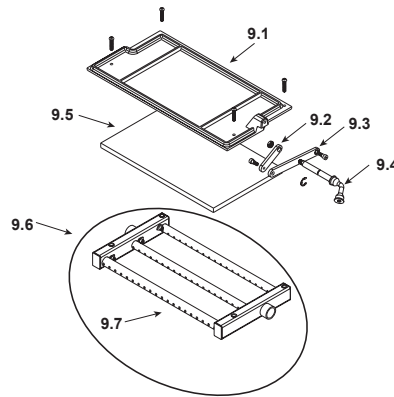

IMPORTANT: THIS IS DATED INFORMATION. Parts must be ordered from a dealer or distributor. **Hearth and Home Technologies does not sell directly to consumers.** Provide model number and serial number when requesting service parts from your dealer or distributor.

**Stocked
at Depot**

ITEM	DESCRIPTION	COMMENTS	PART NUMBER	
1	Flue Shield Top		434-0670	
2	Flue Shield Bottom		434-0680	
3	Rear Shield		434-0500	
4	Flue Transition Assembly		7006-019	
5	Griddle Tool		SRV7060-032	Y
	Fiber Handle		SRV433-1380	Y
6	Griddle	No longer available	834-4190	
7	Griddle Hinge Stop		434-0440	
8	Top Plate - Must Specify	Black	434-0050MBK	
		No longer available	832-3380	
	Gasket, Rope, 1/4", Field Cut to Size	10 Ft	834-1460	Y

#9 Baffle Assembly

9	Baffle Assembly		SRV434-5010	Y
9.1	Baffle, Cast		434-0110	
9.2	Baffle Control Cam		SRV434-0080	
9.3	Lever, Baffle		SRV434-0100	
9.4	Handle, Baffle	Black	834-4080	
		Painted	SRV434-0231	
9.5	Fiberboard, Baffle		SRV434-0650	Y
9.6	Baffle Repair Kit - Left & Right Manifold Chambers		834-4040	
9.7	Manifold Tube Set		832-3360	Y
	Manifold Clip/Screws		832-0661	Y
	Fiberboard, Rear		SRV434-0660	Y
10	Baffle Back Plate		434-0370	
11	Grate		834-4100	
12	Andirons w/Brackets Assembly		844-8980	Y
	Andiron	Qty. 2 req	SRV434-0450	
	Andiron Brackets, Pair		832-3610	

Additional service part numbers appear on following page.