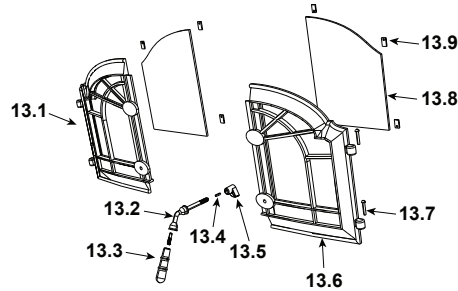

#13 Door Assembly

IMPORTANT: THIS IS DATED INFORMATION. Parts must be ordered from a dealer or distributor. **Hearth and Home Technologies does not sell directly to consumers.** Provide model number and serial number when requesting service parts from your dealer or distributor.

**Stocked
at Depot**

ITEM	DESCRIPTION	COMMENTS	PART NUMBER		
13.1	Door, Left - Must specify color	Black	844-9640		
		Mahogany	844-9650		
	Gasket, Door, 1/2"	10 Ft.	834-4170	Y	
13.2	Handle, Replacement Kit	Gold	834-3850GD		
		No longer available	834-3850NL		
13.3	Fiber Handle		SRV433-1380	Y	
13.4	Key, Cam Latch		SRV430-1151		
13.5	Cam Latch		SRV32084		
13.6	Door, Right - Must specify color	Black	844-9680		
		Mahogany	844-9690		
	Gasket, Door, 1/2", Field Cut to Size	10 Ft.	834-4170		
13.7	Hinge Pin	Gold (pkg of 2)	844-5750	Y	
		Nickel (pkg of 2)	433-1590/2	Y	
13.8	Glass Assembly - 12" H x 9-1/8" W x 8" H (short side)	Qty 2 req	SRV434-5230	Y	
		Gasket, Rope, 1/4", Field Cut to Size	10 Ft. Length	834-1460	Y
		Gasket, Lytherm, 1/2X1/8, Field Cut to Size	4.17 Ft. Length	834-2590	
13.9	Glass Tab Set	Pkg of 12	832-0380		
14	Ash Lip	Black	29125MBK		
		Mahogany	29125PMH		
15	Ash Door		SRV434-0300		
	Handle, Ash Removal System		472-5060		
	*Washers,	Pkg of 10	7000-116/10		
	*Nut lock		SRV29635		
	*Bushings	Plg of 5	20666A/5		
	*Door Latch	No longer available	20925A		
	Additional parts for Handle installation, If needed				
16	Leg		26404MBK		
			26404PMH		
17	Wear Plate		434-0640		
18	Brick Retainer		434-0460	Y	

Additional service part numbers appear on following page.