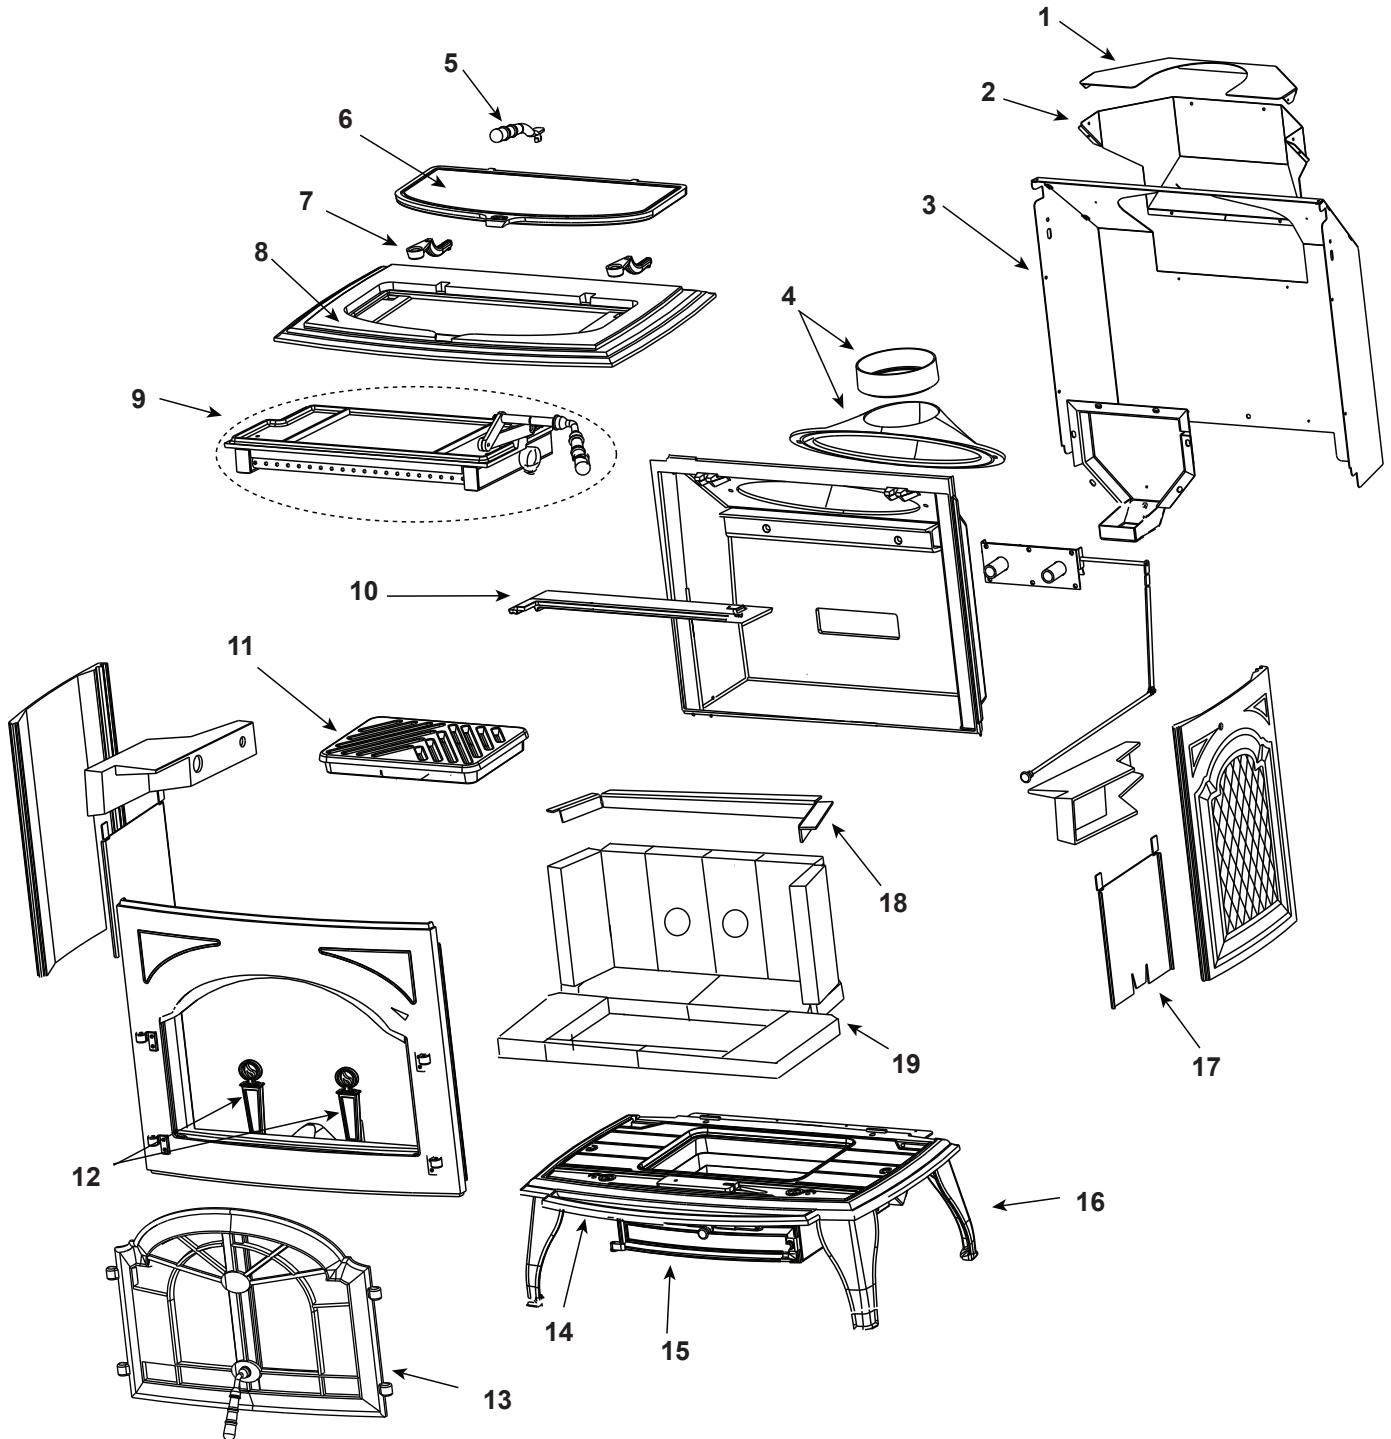

Non-Catalytic, Top-Load,
Wood Stove

Beginning Manufacturing Date: Sept. 2000
Ending Manufacturing Date: Jan 2016

Retired Units

823-0170 (Matte Black) (Sept.2000 thru Jan 2016)
823-0180 (Porcelain Black) (Oct 2000 thru Apr 2002)
823-0190 (Porcelain Creme) (Aug 2000 thru Nov 2005)
823-0200 (Porcelain Green) (Oct 2000 thru Mar 2005)

823-0290 (Porcelain Mahogany) (Feb 2002 thru Jan 2016)
823-0210 (Porcelain Blue) (Oct 2000 thru Apr 2002)
823-0300 (Porcelain Midnight Blue) (Apr 2002 thru Mar 2003)
823-0301 (Porcelain Midnight Blue) (June 2003 thru Aug 2005)

Part number list on following page.