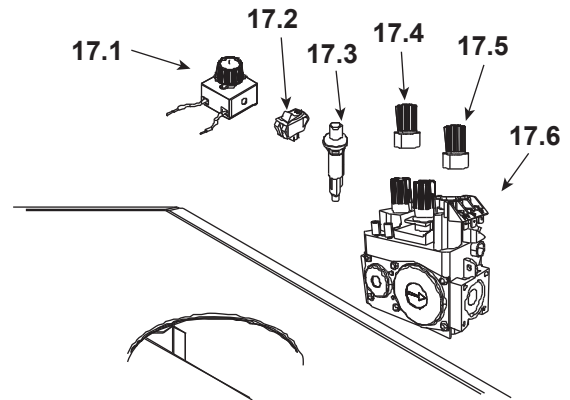

#17 Valve Components

16.1	Latch Assembly (Qty 2 reg)		7003-005	Y
16.2	Blower		812-4900	Y
	Blower Plate		457-0560	
	Blower Bracket		474-0210	
16.3	Pedestal Door	Pre SN 0021621084	SRV7003-107	
		Post SN 0021621084	7003-107	
16.4	Air Shutter Assembly		468-5060	Y
16.5	Bulkhead		26457	Y
16.6	Bulkhead Stop		474-0090	
16.7	Pilot Assembly		842-4940	Y
16.8	Pilot Shield		PS-7008	
17.1	Speed Control Knob		842-0370	Y
			200-2041	Y
17.2	On/Off Rocker Switch		230-0730	Y
17.3	Piezo Ignitor		291-513	Y
17.4	Knob On/Off		571-534	Y
17.5	Knob Hi/Lo		571-533	Y
17.6	Valve NG		842-0240	Y
	Valve LP		842-0230	Y
	Valve Bracket		7003-118	

Additional service part numbers appear on following page.