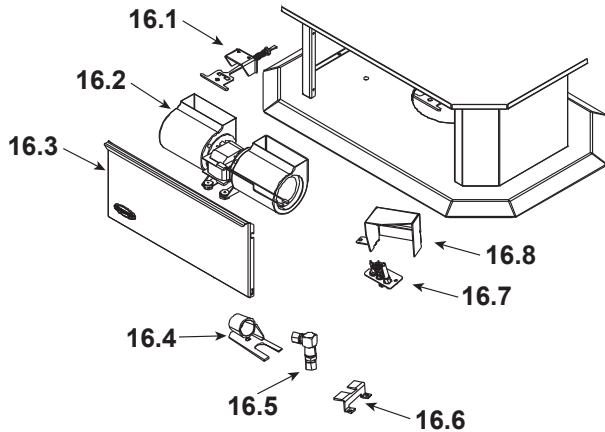

IMPORTANT: THIS IS DATED INFORMATION. Parts must be ordered from a dealer or distributor. **Hearth and Home Technologies does not sell directly to consumers.** Provide model number and serial number when requesting service parts from your dealer or distributor.

Stocked at Depot

ITEM	DESCRIPTION	COMMENTS	PART NUMBER
11	Burner Assembly		SRV7008-004
12	Burner Neck Support Assembly		7008-005
13	Outer Skin, Right		7003-117
14	Side Curtain Mount		479-0110
15	Valve Cover	Pre SN 0021621084	SRV7003-119
		Post SN 0021621084	7003-119

#16 Pedestal Components