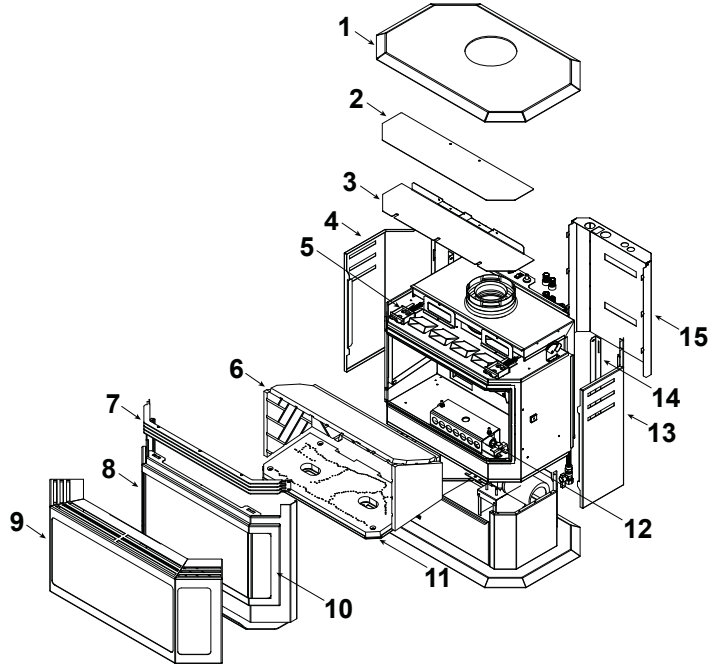

Log Set Assembly

IMPORTANT: THIS IS DATED INFORMATION. Parts must be ordered from a dealer or distributor. **Hearth and Home Technologies does not sell directly to consumers.** Provide model number and serial number when requesting service parts from your dealer or distributor.

Stocked at Depot

ITEM	DESCRIPTION	COMMENTS	PART NUMBER	
	Log Set Assembly		7008-012	Y
1	Top Assembly	Pre SN 0021621084	SRV7003-010	
		Post SN 0021621084	7003-010	
2	Shield, Top		7003-154	
3	Shield, Lower		7003-153	
4	Outer Skin, Left	Pre SN 0021621084	SRV7003-117	
		Post SN 0021621084	7003-131	
5	Latch Assembly (Stationary)	Qty 2 req	7003-006	Y
6	Refractory Assembly		7008-002	
7	Grill Bar Assembly BLACK	Pre SN 0021621084	SRV7008-010	
		Post SN 0021621084	7008-010	
	Grill Bar Assembly	Gold	LVGRL-GD	
		Nickel	LVGRL-NL	
8	Door Assembly	Pre SN 0021621084	DOOR-HUDBAY	
		Post SN 0021621084	DOOR-HUDBAY-B	
	Gasket, Tadpole,	10 FT	842-5130	Y
	Glass Tape		832-0460	Y
9	Front, Mesh		7002-020	
10	Door Crown , BLACK	Pre SN 0021621084	SRV462-0150	
		Post SN 0021621084	462-0150	
	Door Crown	Gold	DC-BAY-GD	
		Nickel	DC-BAY-NL