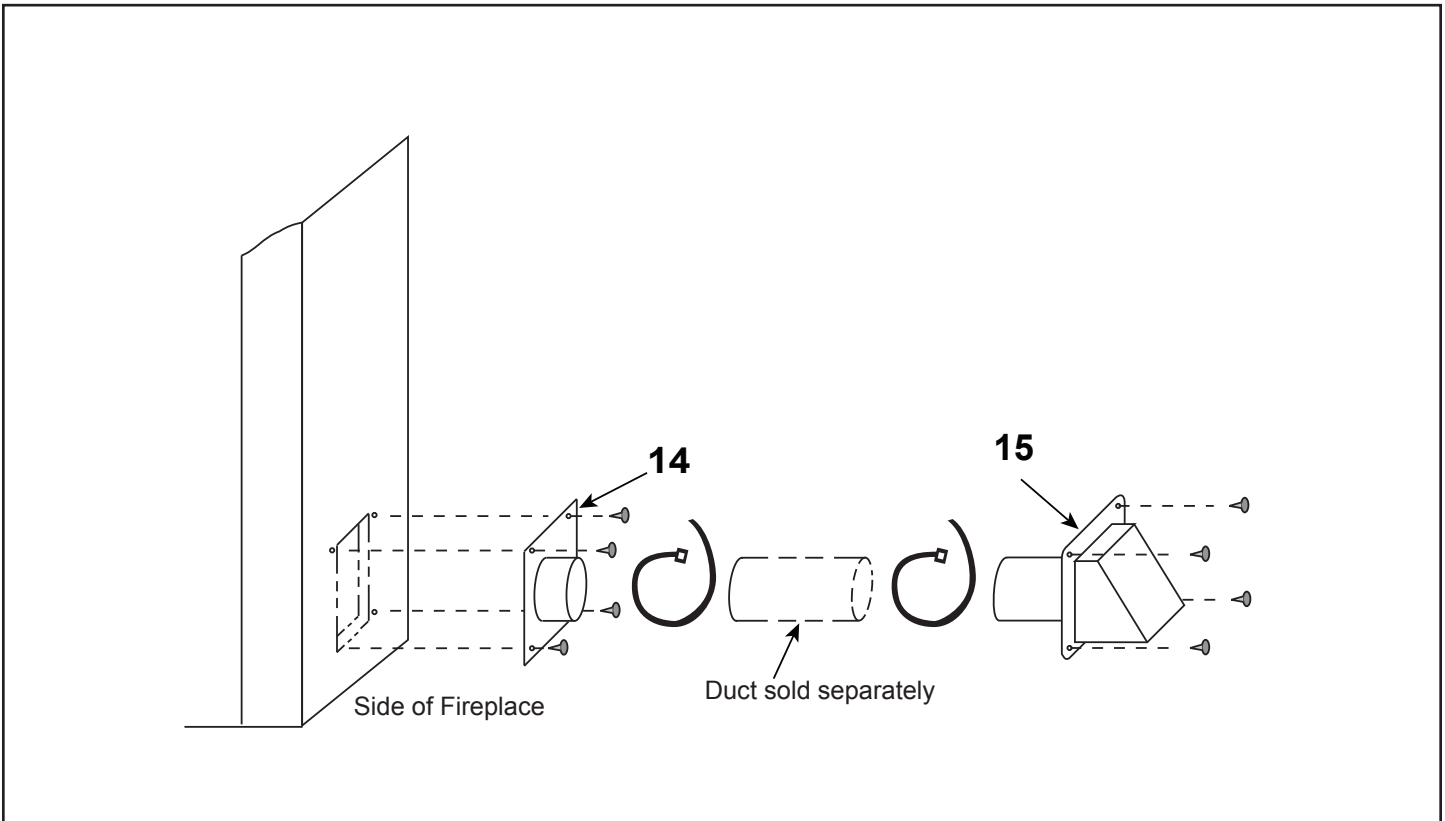

No one builds a better fire

Beginning Manufacturing Date: Aug 2001
Ending Manufacturing Date: Active

IMPORTANT: THIS IS DATED INFORMATION. Parts must be ordered from a dealer or distributor. **Hearth and Home Technologies does not sell directly to consumers.** Provide model number and serial number when requesting service parts from your dealer or distributor.

Stocked
at Depot

ITEM	DESCRIPTION	COMMENTS	PART NUMBER	
14	Outside Air Plate Assembly		19081A	
15	Outside Air Shield		SRV33271	Y
	Air Kit Fastener Pack		13580	
	Bottom Door Track (used for upper)	Qty 2 req	4012-002	
	Door Track (used for lower)	Qty 2 req	SRV15425	
	Firescreen Rod	Qty 4 req	SRV11866	Y
	Gas Access Panel (for use with Air Kit)	Qty 2 req	31636	
	Grate Clip	Qty 2 req	SRV28062	
	Grate Retainer	Qty 2 req	SRV17365	
	Nailing Flange	Qty 8 req	31190	
	Refractory Bracket	Qty 2 req	13328	
	Refractory Retainer	Qty 2 req	SRV11847	
	Refractory Standoff	Qty 2 req	13327D	
	Smoke Deflector	Qty 2 req	20603B	
	Strip Protector	Qty 4 req	SRV18320	
	Installation Manual		4012-066	
	Owners Manual		4012-065