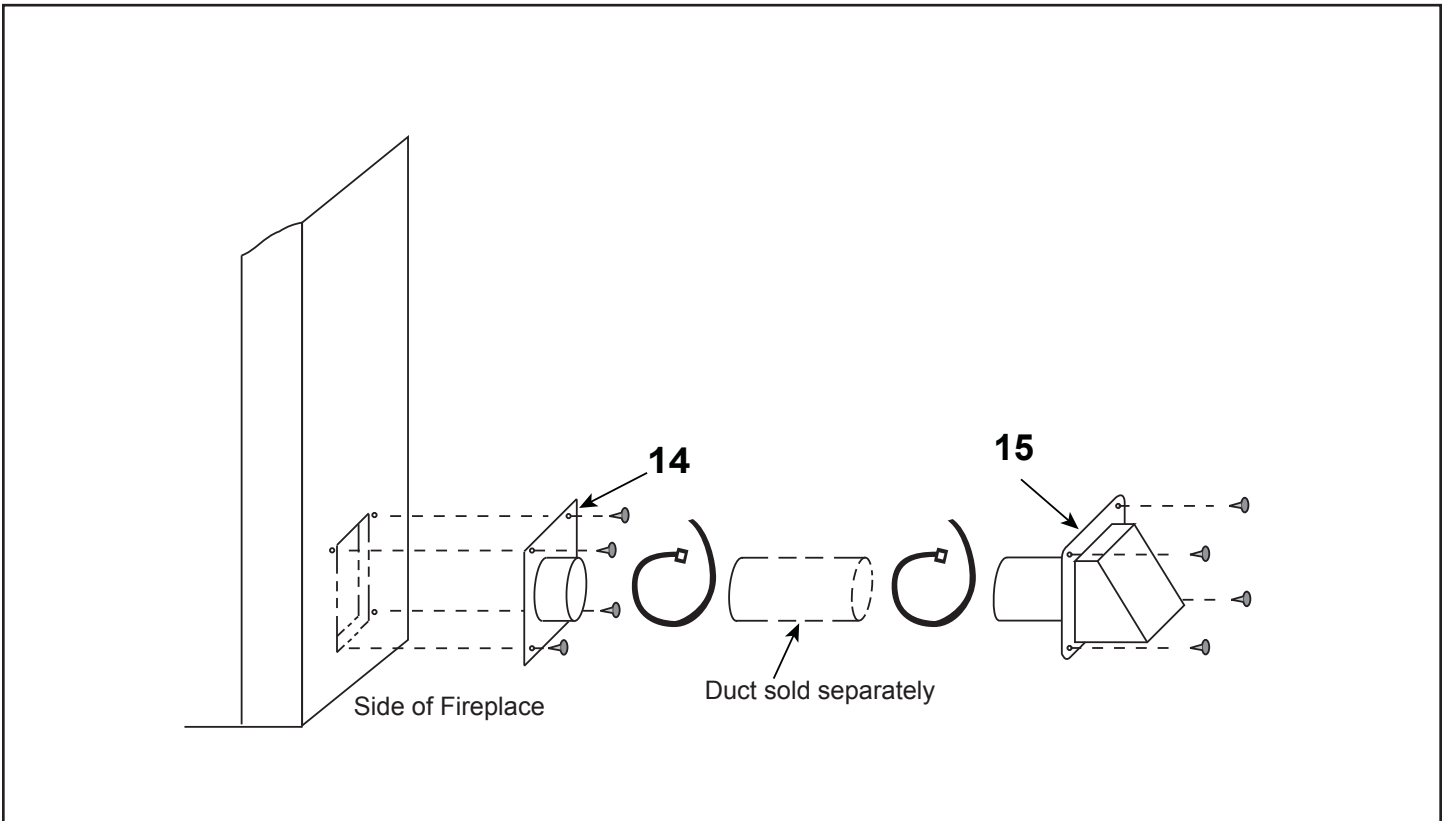

No one builds a better fire

Beginning Manufacturing Date: Aug 2001
Ending Manufacturing Date: Active

IMPORTANT: THIS IS DATED INFORMATION. Parts must be ordered from a dealer or distributor. **Hearth and Home Technologies does not sell directly to consumers.** Provide model number and serial number when requesting service parts from your dealer or distributor.

Stocked
at Depot

ITEM	DESCRIPTION	COMMENTS	PART NUMBER	
14	Outside Air Plate Assembly		19081A	
15	Outside Air Shield		SRV33271	Y
	Air Kit Fastener Pack		13580	
	Bottom Door Track (used for upper)	Qty 2 req	4012-002	
	Door Track (used for lower)	Qty 2 req	SRV15425	
	Firescreen Rod	Qty 4 req	SRV11866	Y
	Gas Access Panel (for use with Air Kit)	Qty 2 req	31636	
	Grate Clip	Qty 2 req	SRV28062	
	Grate Retainer	Qty 2 req	SRV17365	
	Nailing Flange	Qty 8 req	31190	
	Refractory Bracket	Qty 2 req	13328	
	Refractory Retainer	Qty 2 req	SRV11847	
	Refractory Standoff	Qty 2 req	13327D	
	Smoke Deflector	Qty 2 req	20603B	
	Strip Protector	Qty 4 req	SRV18320	
	Installation Manual		4012-066	
	Owners Manual		4012-065