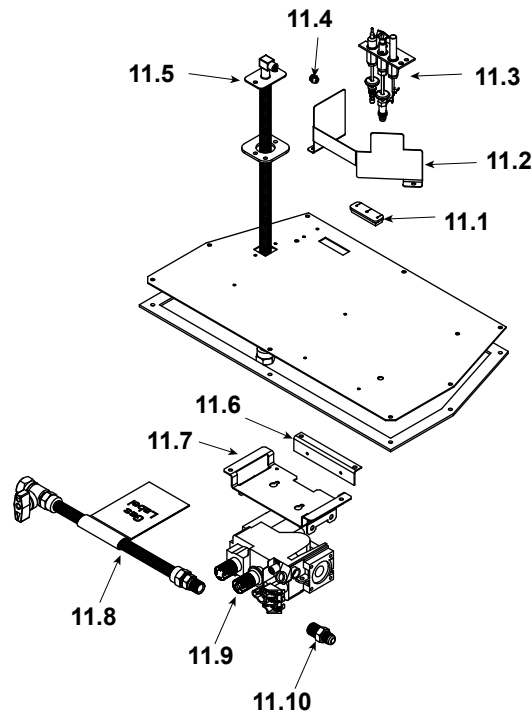

#11 Valve Assembly

IMPORTANT: THIS IS DATED INFORMATION. Parts must be ordered from a dealer or distributor. **Hearth and Home Technologies does not sell directly to consumers.** Provide model number and serial number when requesting service parts from your dealer or distributor.

**Stocked
at Depot**

ITEM	DESCRIPTION	COMMENTS	PART NUMBER	
11.1	Grommet, 3 Hole		SRV2118-420	
11.2	Pilot Bracket		SRV2206-128-BK	
11.3	Pilot Assembly NG		2103-010	Y
	Pilot Assembly Propane		2103-011	Y
	Pilot Tube		SRV485-301	Y
	Thermocouple		446-511	Y
	Thermopile		2103-512	Y
11.4	Orifice NG (#33C)		582-833	Y
	Orifice Propane (#50C)		582-850	Y
11.5	18" Flex Tube Assembly		530-302A	Y
11.6	Control Panel Bracket		SRV2205-128	
11.7	Valve Bracket		SRV2205-146	
11.8	Flex Ball Valve Assembly		SRV302-320	Y
11.9	Valve NG		SRV230-0710	Y
	Valve Propane		230-0720	Y
11.10	Brass Connector	Pkg of 5	303-315/5	Y

Additional service part numbers appear on following page.