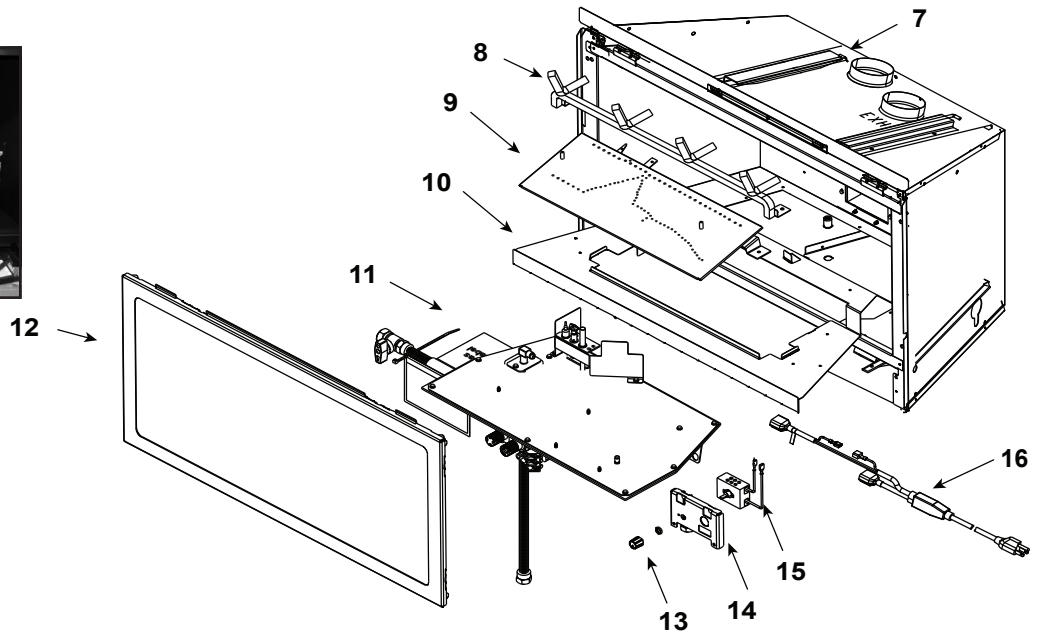

Log Set Assembly

IMPORTANT: THIS IS DATED INFORMATION. Parts must be ordered from a dealer or distributor. **Hearth and Home Technologies does not sell directly to consumers.** Provide model number and serial number when requesting service parts from your dealer or distributor.

Stocked at Depot

ITEM	DESCRIPTION	COMMENTS	PART NUMBER	
	Log Assembly		LOGS-NDI35	Y
1	Log 1		SRV2224-701	
2	Log 2		SRV2224-706	
3	Log 3		SRV2224-702	
4	Log 4		SRV2224-703	
5	Log 5		SRV2224-704	
6	Log 6		SRV2224-705	
7	Termination Plate Assembly		2205-013	
	Flex Pipe Handle		438-351	
	Gasket		2206-178	
8	Grate Assembly		SRV2224-016-BK	
9	Burner Assembly		SRV2224-008-BK	Y
10	Base Pan		SRV2205-127-BK	
11	Valve Assembly		Refer to valve page.	
12	Glass Door Assembly		GLA-2205	Y
13	Rheostat Knob		SRV100-512	Y
14	Control Panel		SRV2205-129-BK	
15	Rheostat		2206-800	Y
16	Cord Assembly		2201-017	Y

Additional service part numbers appear on following page.