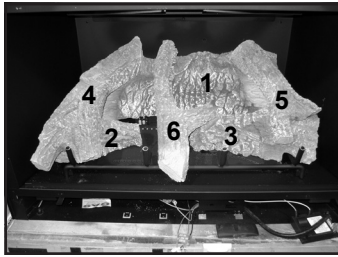

Log Set Assembly

IMPORTANT: THIS IS DATED INFORMATION. Parts must be ordered from a dealer or distributor. **Hearth and Home Technologies does not sell directly to consumers.** Provide model number and serial number when requesting service parts from your dealer or distributor.

Stocked at Depot

ITEM	DESCRIPTION	COMMENTS	PART NUMBER	
	Log Assembly		LOGS-NDI35	Y
1	Log 1		SRV2224-701	
2	Log 2		SRV2224-706	
3	Log 3		SRV2224-702	
4	Log 4		SRV2224-703	
5	Log 5		SRV2224-704	
6	Log 6		SRV2224-705	
7	Termination Plate Assembly		2205-013	
	Flex Pipe Handle		438-351	
	Gasket		2206-178	
8	Grate Assembly		SRV2224-016-BK	
9	Burner Assembly		SRV2224-008-BK	Y
10	Base Pan		SRV2205-127-BK	
11	Valve Assembly		Refer to valve page.	
12	Glass Door Assembly		GLA-2205	Y
13	Rheostat Knob		SRV100-512	Y
14	Control Panel		SRV2205-129-BK	
15	Rheostat		2206-800	Y
16	Cord Assembly		2201-017	Y

Additional service part numbers appear on following page.